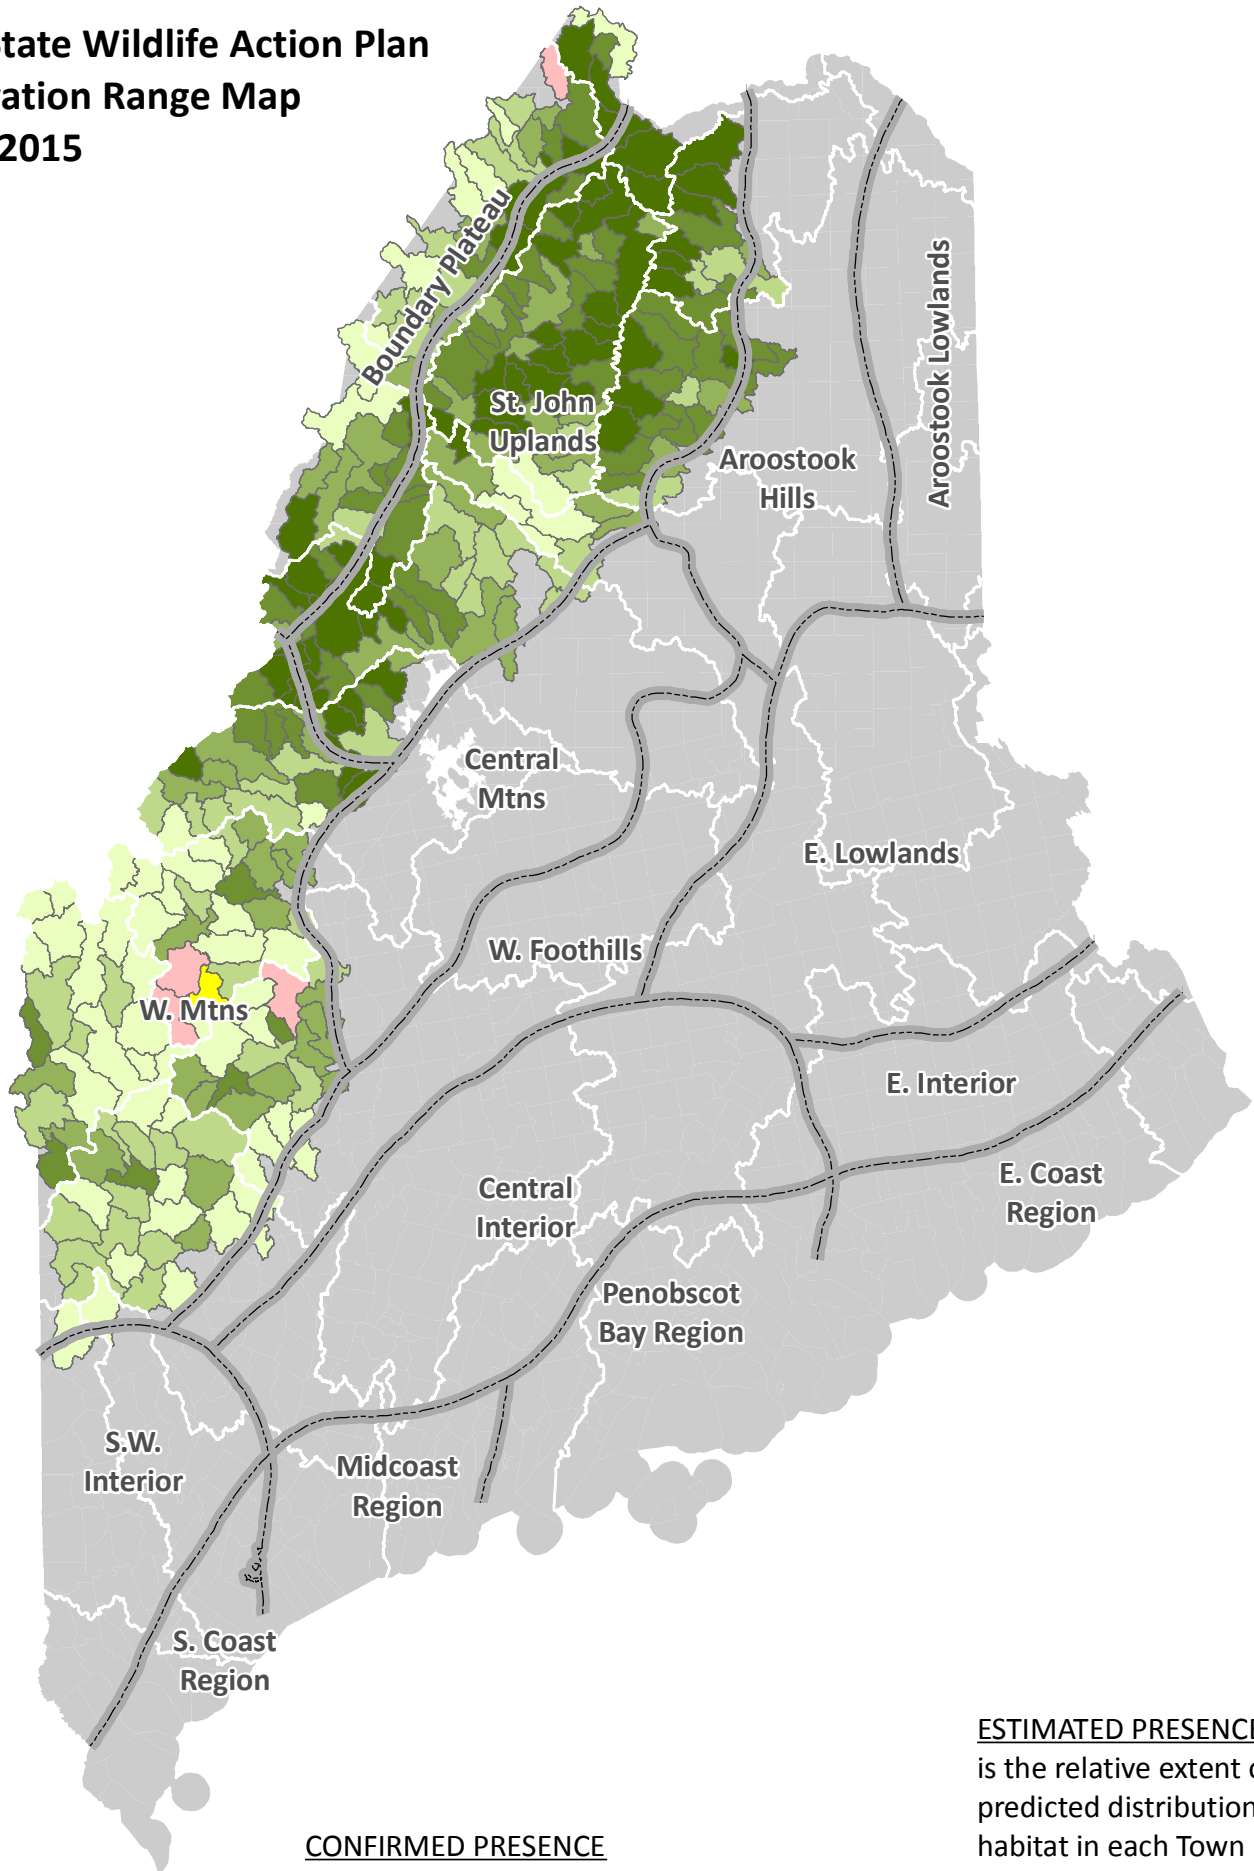

A Mayfly (*Baetisca rubescens*)

Maine State Wildlife Action Plan
Conservation Range Map
Sep 23, 2015

CONFIRMED PRESENCE

- Miscellaneous Published Records
- Rare Mayfly Survey

ESTIMATED PRESENCE - shading is the relative extent of the predicted distribution/potential habitat in each Town

- Potential Habitat
- Potential Primary Habitat