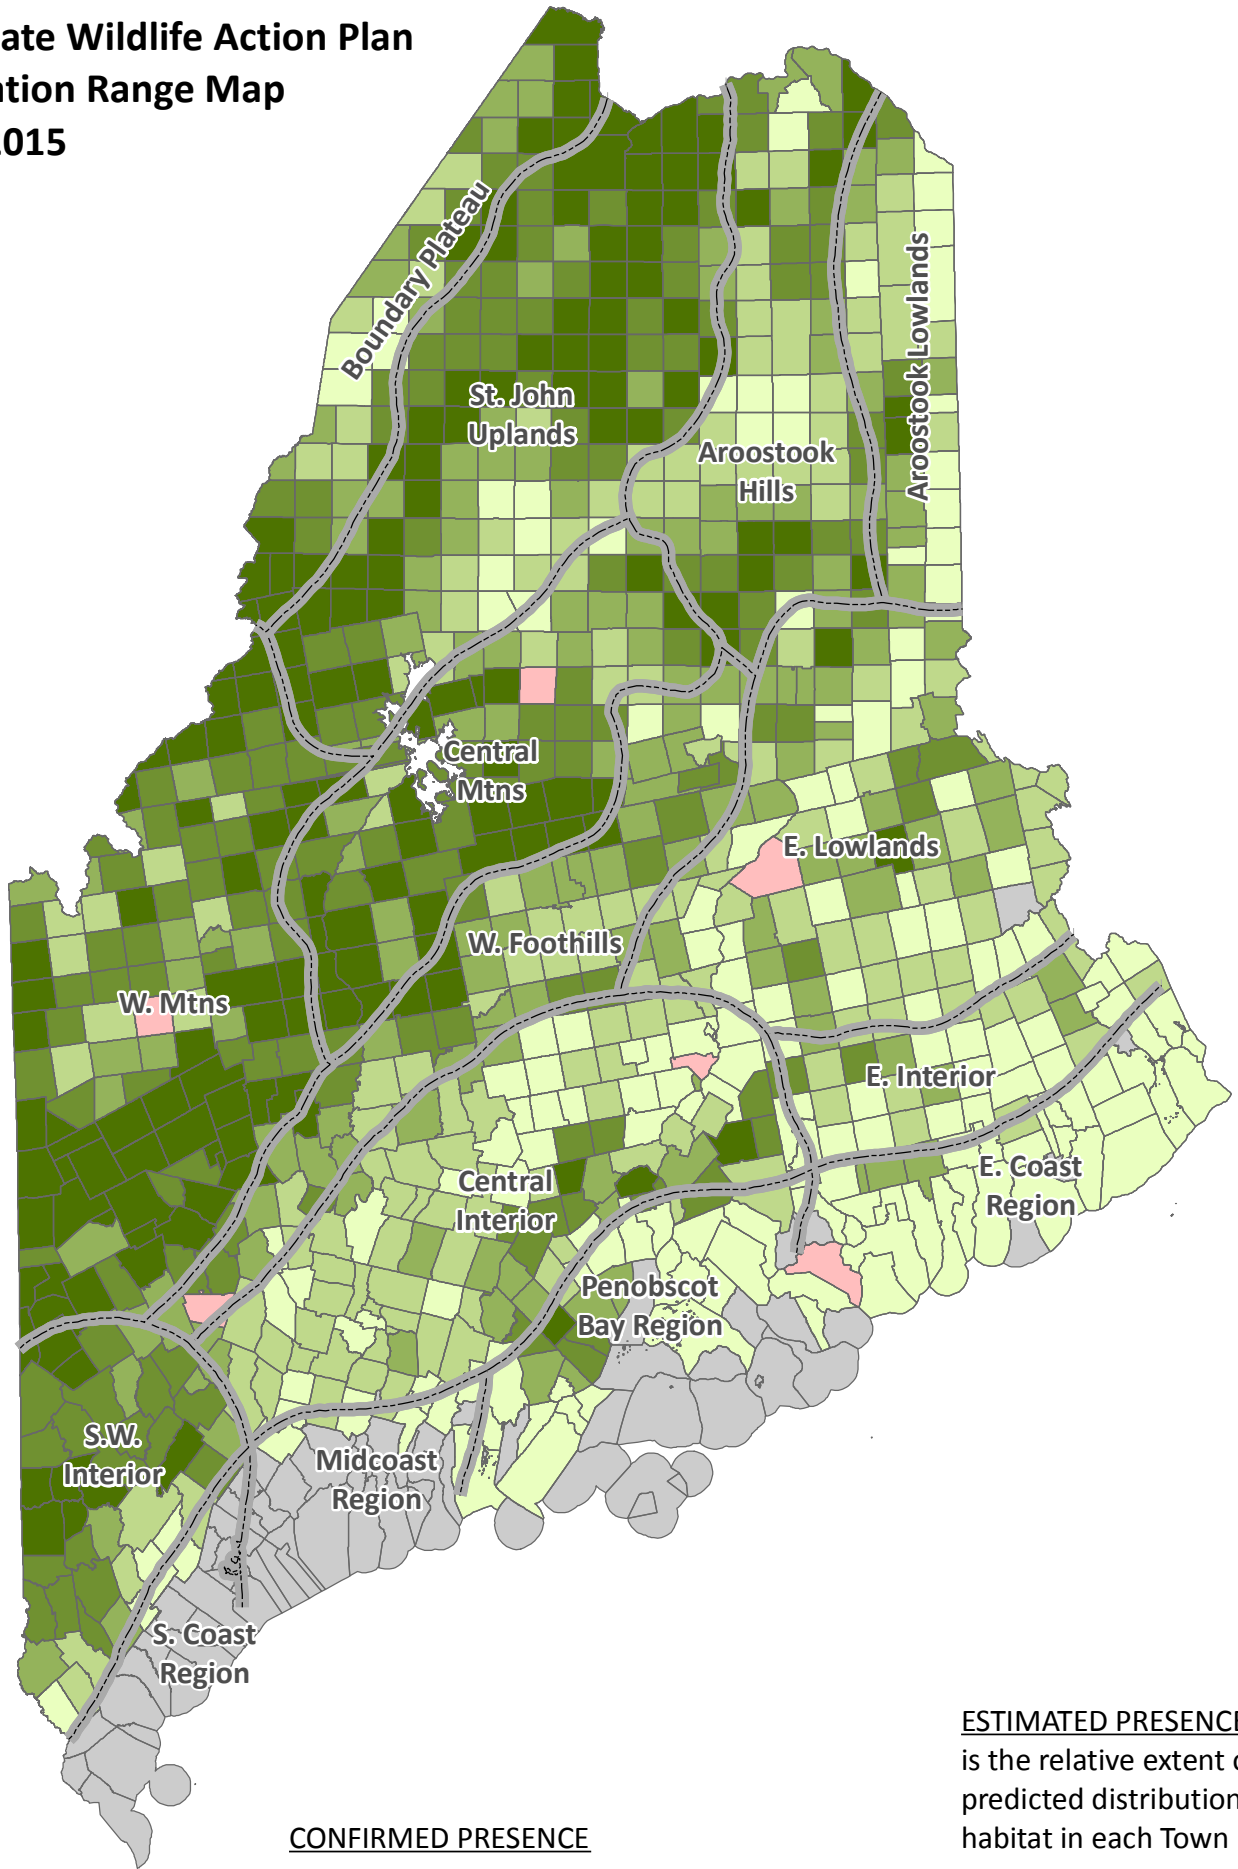

Early Hairstreak (*Erora laeta*)

Maine State Wildlife Action Plan Conservation Range Map Sep 23, 2015

CONFIRMED PRESENCE

- Miscellaneous Published Records
- Maine Butterfly Survey

ESTIMATED PRESENCE - shading is the relative extent of the predicted distribution/potential habitat in each Town

- Potential Habitat
- Potential Primary Habitat