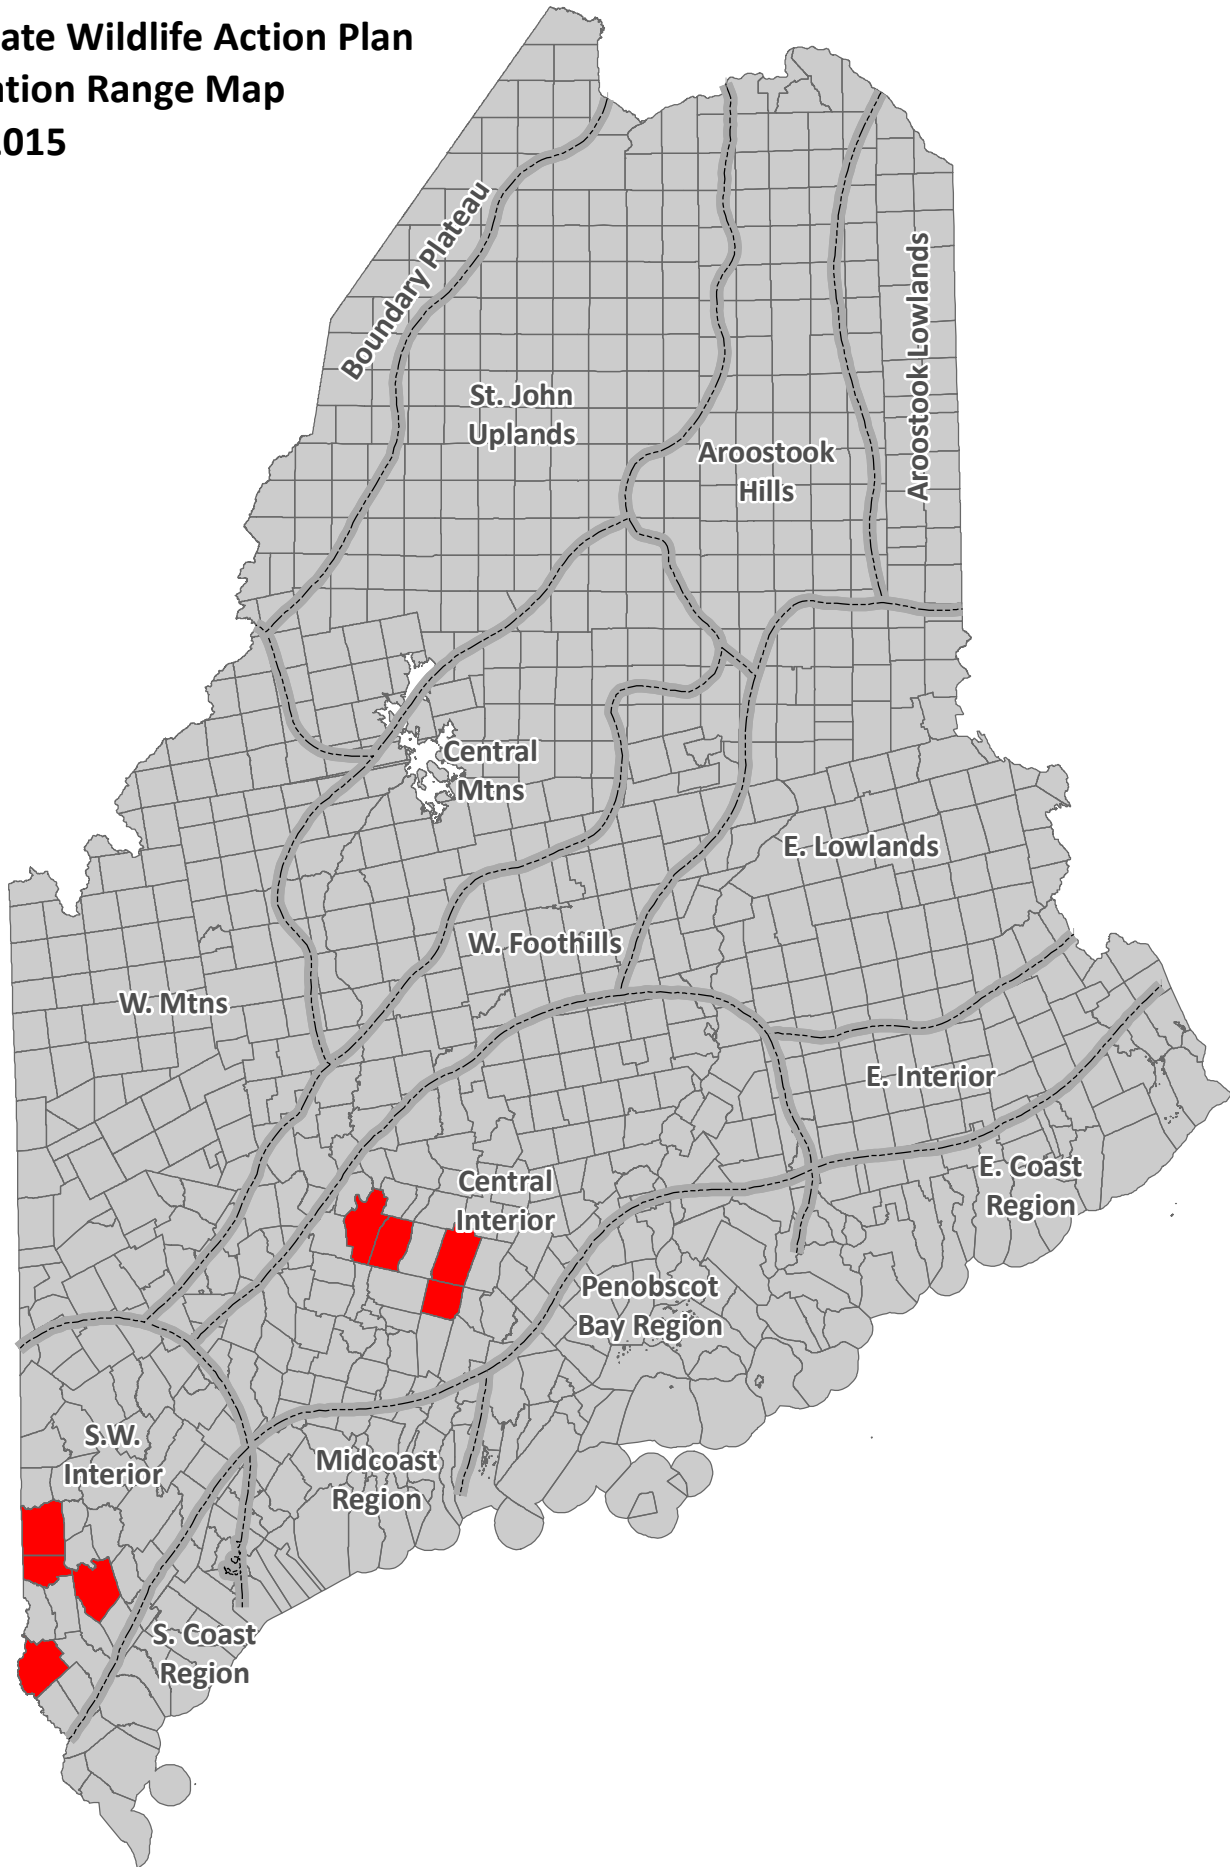

Eastern Silvery Minnow (*Hybognathus regius*)

Maine State Wildlife Action Plan Conservation Range Map Sep 23, 2015

CONFIRMED PRESENCE

 MDIFW Fish Data