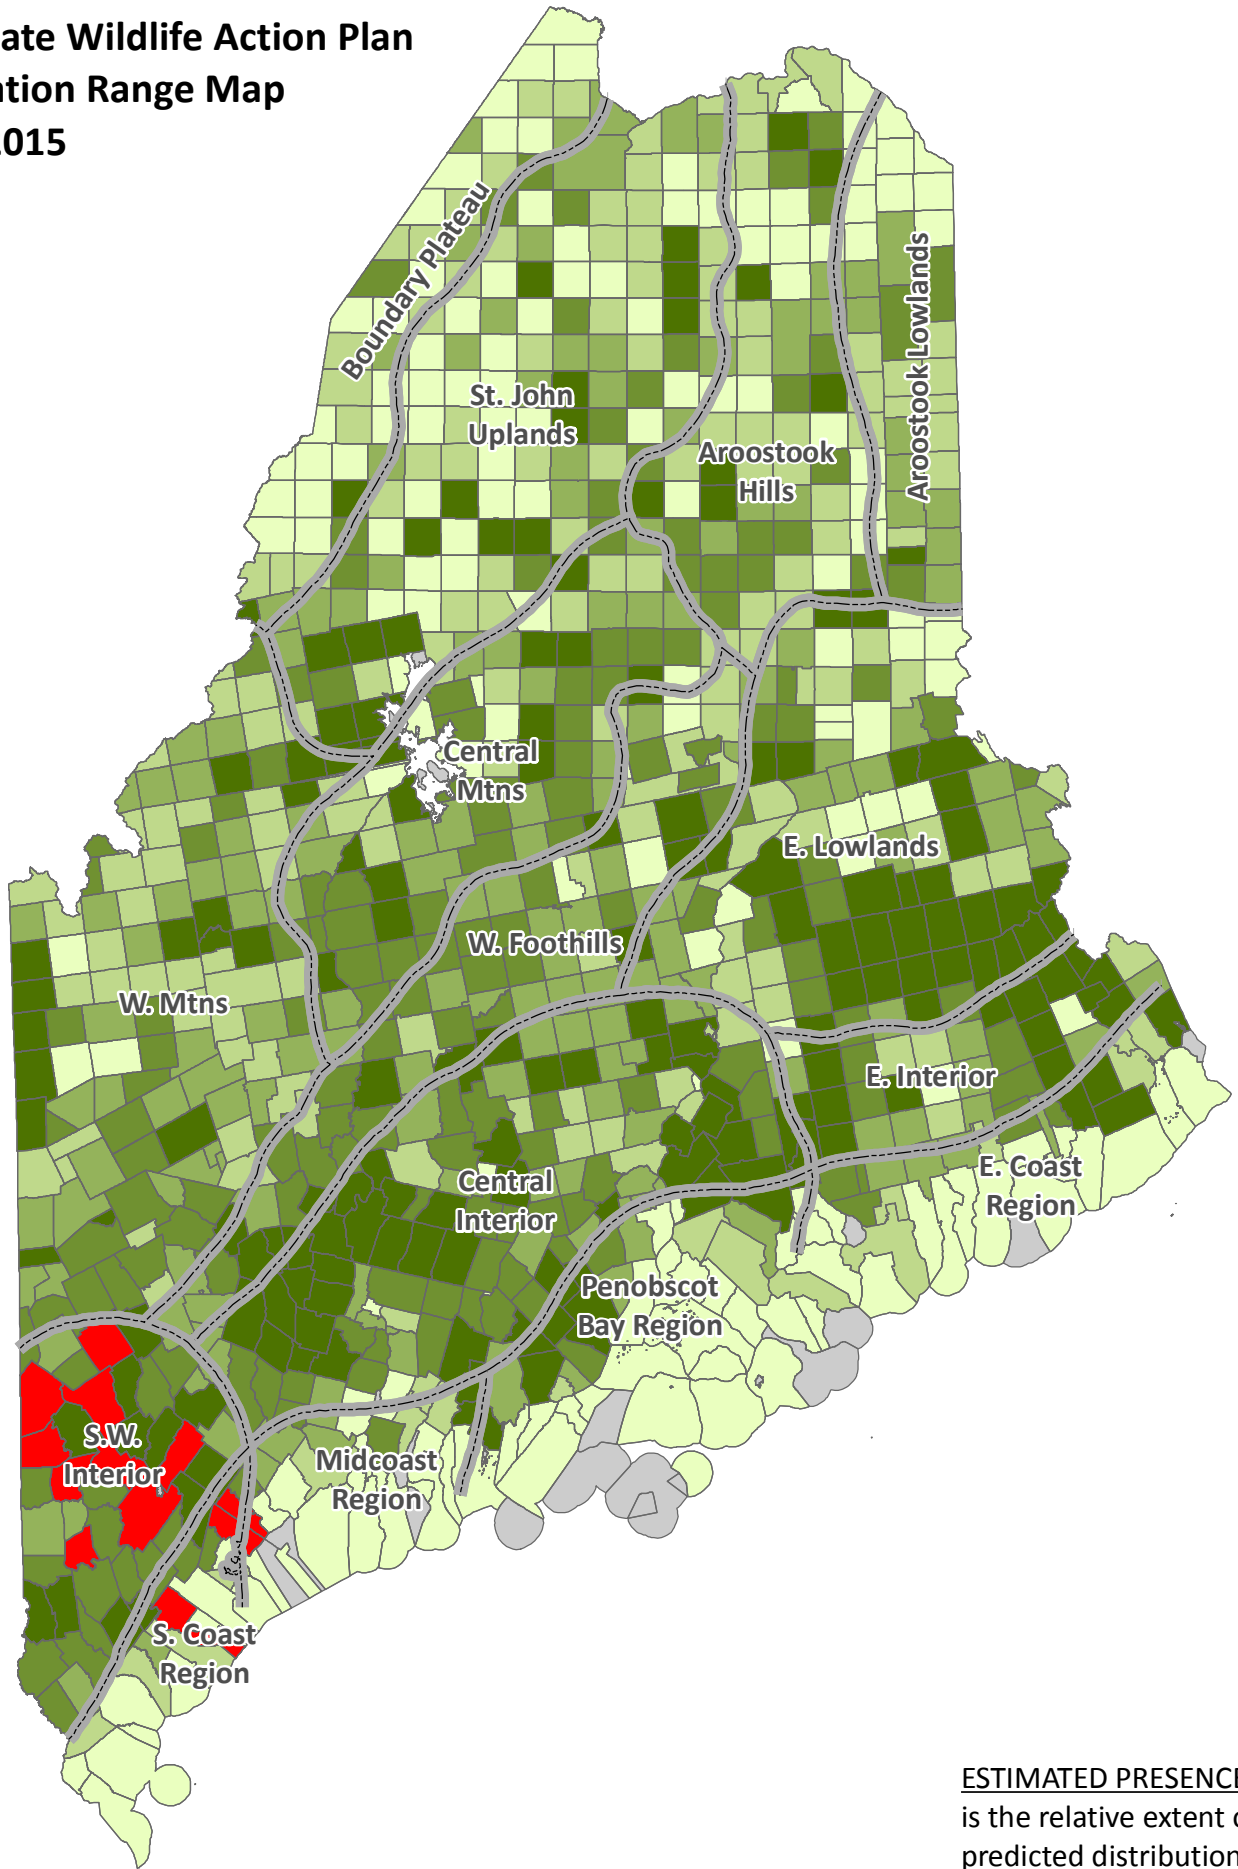

Bridle Shiner (*Notropis bifrenatus*)

Maine State Wildlife Action Plan
Conservation Range Map
Sep 23, 2015

CONFIRMED PRESENCE

 MDIFW Fish Data

ESTIMATED PRESENCE - shading is the relative extent of the predicted distribution/potential habitat in each Town

 Potential Habitat