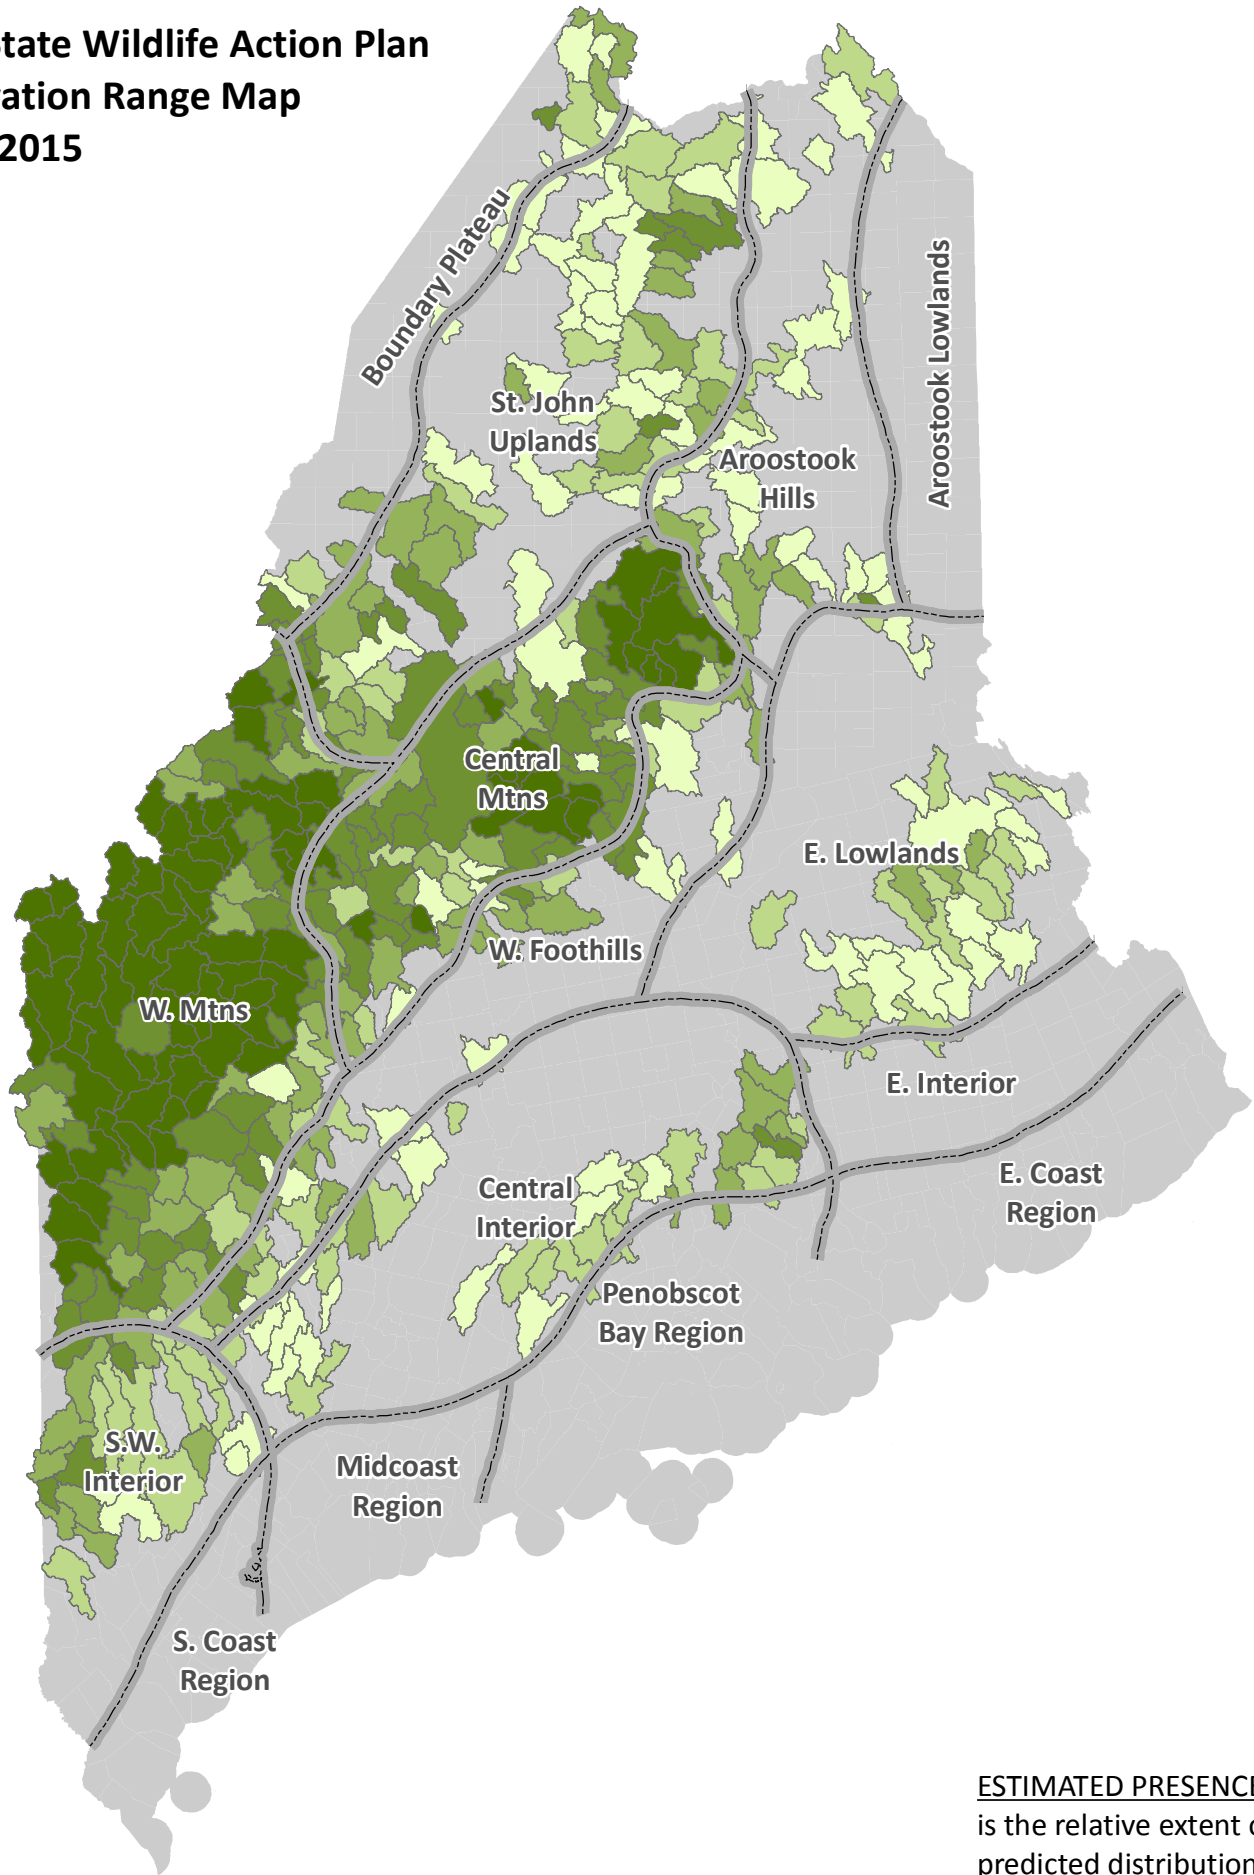

Long-tailed Shrew (*Sorex dispar*)

Maine State Wildlife Action Plan Conservation Range Map Sep 23, 2015

ESTIMATED PRESENCE - shading is the relative extent of the predicted distribution/potential habitat in each Town

 Potential Habitat