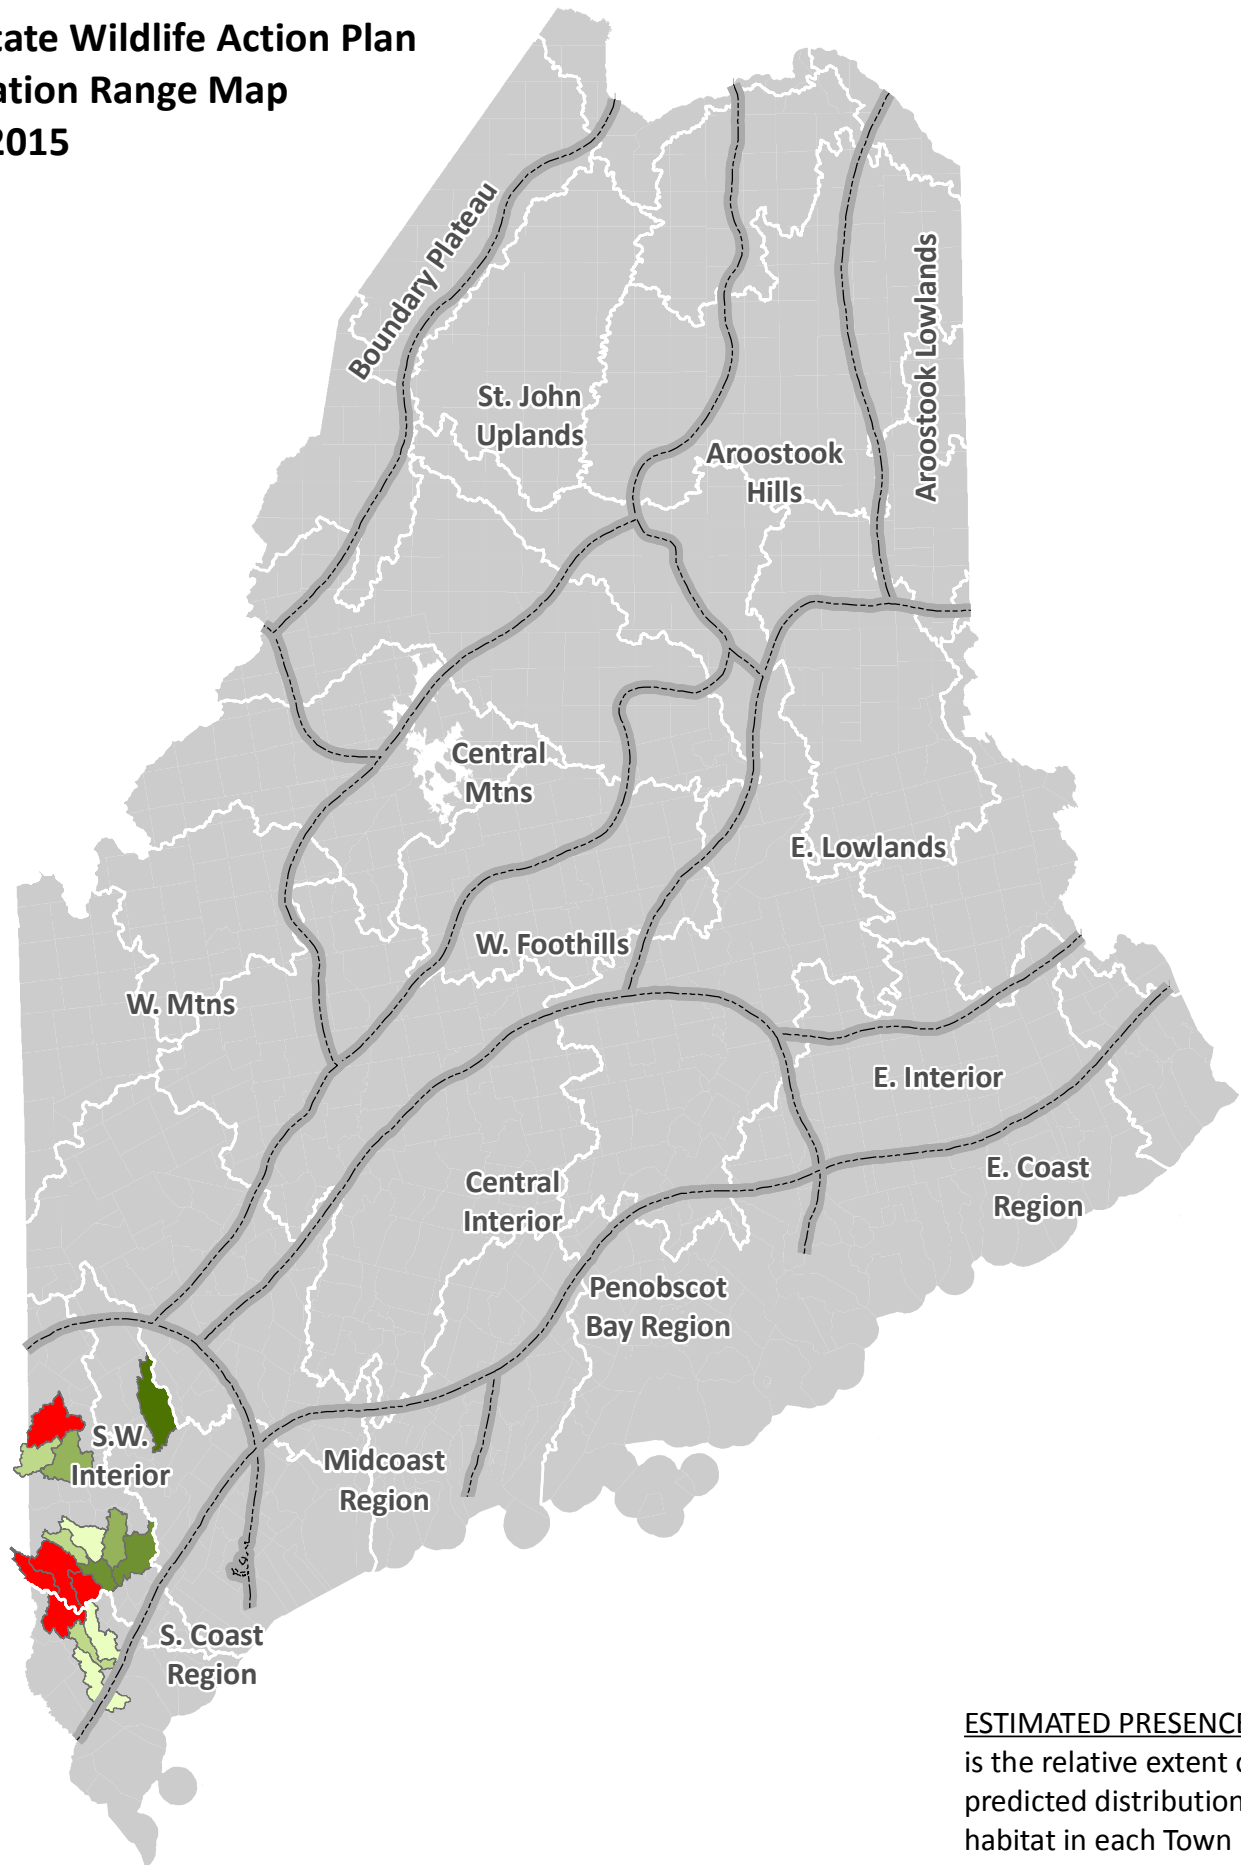

Pine Barrens Zanclognatha (*Zanclognatha martha*)

Maine State Wildlife Action Plan Conservation Range Map Sep 25, 2015

CONFIRMED PRESENCE

 Endangered/Threatened/Special Concern

ESTIMATED PRESENCE - shading is the relative extent of the predicted distribution/potential habitat in each Town

 Potential Habitat

 Potential Primary Habitat