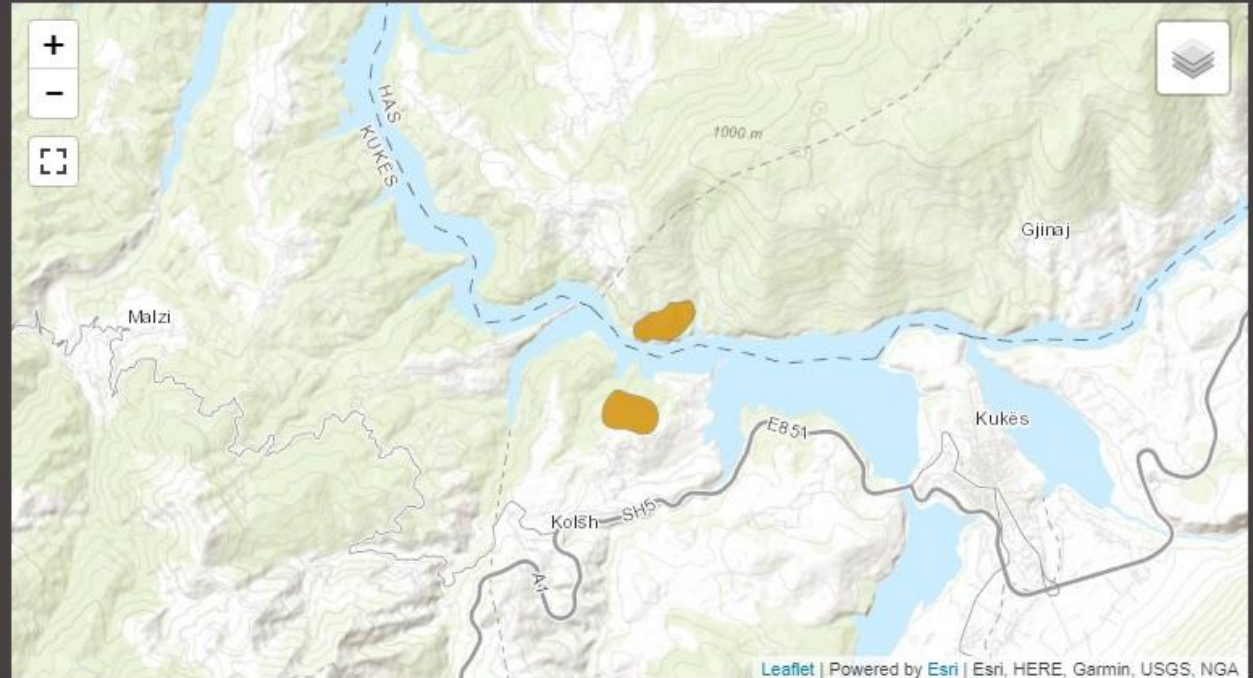

location of *Tulipa albanica*

POPULATION TREND

Decreasing

NUMBER OF MATURE INDIVIDUALS

260

[Population in detail](#)

HABITAT AND ECOLOGY

Forest

GEOGRAPHIC RANGE

Leaflet | Powered by Esri | Esri, HERE, Garmin, USGS, NGA

IUCN . *Tulipa albanica*. The IUCN Red List of Threatened Species. IUCN 2018-1

Aims of the project

- ***1. Increase knowledge and skills through surveys and studies;***
- ***2. Strengthen the engagement of local inhabitants;***
- ***3. Help the emergence of a new generation of young professionals in endemic plant conservation;***
- ***4. Create a conservation plan with authorities;***
- ***5. Support innovative actions for the conservation of the two subpopulations of *Tulip albanica*;***
- ***6. Propagating the plant in other areas.***