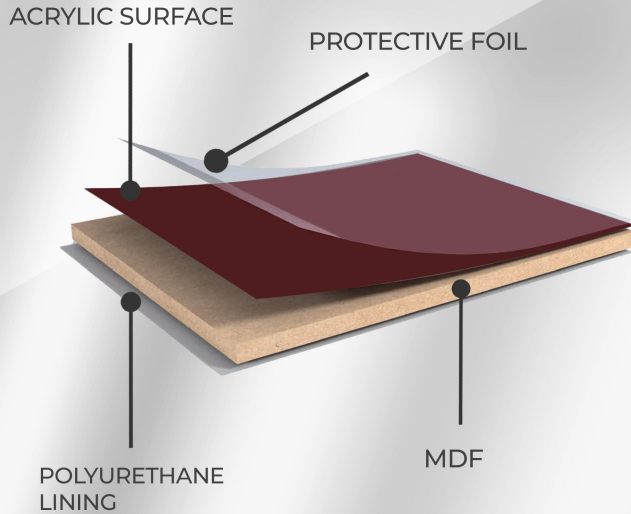

TEKNİK ÖZELLİKLER

TECHNICAL SPECIFICATIONS

TEKNİK ÖZELLİKLER

TECHNICAL SPECIFICATIONS

DIMENSIONS		Thickness:	0,70 to 1,00mm
	Width:	max 1.320mm	
MECHANICAL PROPERTIES	TESTMETHOD	UNIT	VALUES
Scratch resistance	IHD-W-466	method A	class 1. loss of gloss <20%
Resistance to steel wool (abrasion resistance)	SENO company standard QPA-25-LT	load: 1kg strokes: 20 steel wool type: 00	class 1 no changes or scratches visible
Chemical resistance	DIN 68861/T1	rating group 1 B	
Resistance to dry heat	DIN 68861/T7	°C	75
		rating group 7 D	
Resistance to wet heat	DIN 68861/T8	°C	70
		rating group 8 B	
Behaviour to water vapour	According to AMK module 2	no changes visible	
OPTICAL PROPERTIES			
Top surface gloss	DIN 67 530 (60° glossmaster)		> 85 GLE
Haze	DIN 67 530		<10
Colour fastness, resistance to weathering for furniture indoor application	EN ISO 4892-2	Total colour difference after 200 h Xenon - Test	DE* <1,7
ADDITIONAL			
Surface protection delivery condition		PE-protective film with adhesive layer	50µm
Density	DIN 53479	g/cm³	n.d.
Burning resistance	UL Standard 94		n.d.