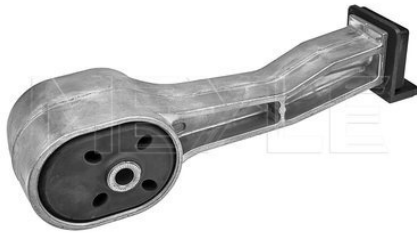

100 399 1035 | MEM0246

Mount, manual transmission

Notes

Rubber-Metal Mount
Rear

References

1 089 033

Application info

Galaxy I (03/95-05/06)