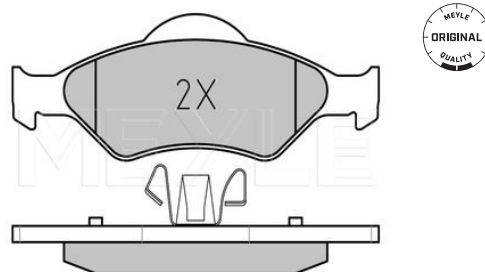

Application info

Fiesta III [01/89-01/97]
Fiesta IV / Puma [08/95--]

KA I [09/96-11/08]
Courier [03/96-12/13]