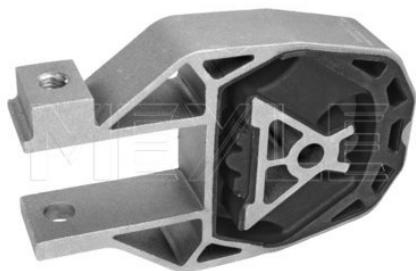

714 130 0010 | MTM0079

Mount, manual transmission

Notes

Required quantity

Piece
Rubber-Metal Mount
1
Rear
Left
transmission side

References

1 224 049
1 250 824
1 355 357
1 370 874
1 404 996
1 522 138
1 533 046
1 751 001
1 766 327

1 790 039
3M51-6P082-AD
3M51-6P082-AE
3M51-6P082-AF
AV61-6P082-AB
AV61-6P082-AC
CV61-6P082-DB
CV61-6P082-DC

Application info

Focus II [10/03--]
C-Max I [02/07-09/10]
Kuga I [02/08-11/12]
C-Max II [04/10--]
Focus III [07/10--]

Kuga II [05/12--]
Tourneo '12 [04/12--]
Transit '13 [02/13--]
Kuga III [07/19--]
Tourneo '13 [09/13--]