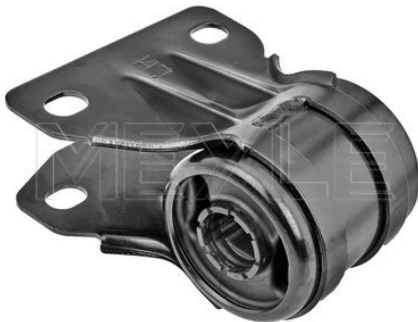

714 610 0027/HD | MCM0188HD

Mount, control arm

Notes

reinforced version

Front Axle Left

References

1 877 653
1 927 132
2 180 769
5 232 481
5 303 329

E1GC3A053AEB
FG9C3-A053A-NA
FG9C3-A053A-NB
FG9C3-A053A-NC

Counterpart

714 610 0028/HD | MCM0189HD

Application info

Mondeo V [09/12--]
Galaxy III [01/15--]

S-Max II [01/15--]