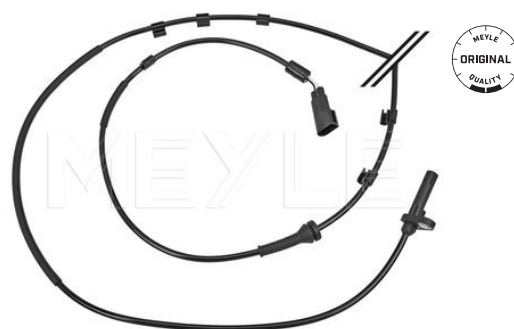

References

1 688 856	AC1V-2B372-BA
1 785 750	AC1V-2B372-BB

Application info

Transit '06 (04/06-12/14)

ABS wheel sensor

714 899 0018 | MAS0541

Notes

Operating voltage [V]	Active sensor
Number of pins	12
Required quantity	2
	1
	Rear Axle Left