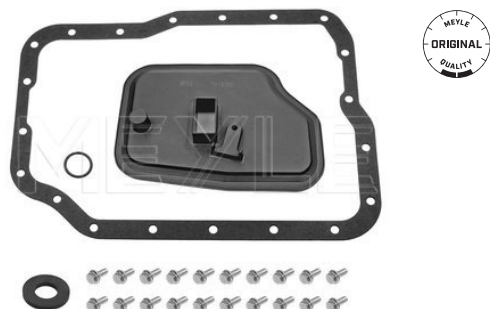

Parts kit, automatic transm. oil change

714 135 0004/SK | MOK0112

Notes

Consult accessories list for recommended additional repairs

Alternative Repair Kit

Transmission Type

Manufacturer Restriction

Set
714 135 0004
without oil
with accessories
4F27E
4-Speed Automatic Transmission
GM

References

3 044 032 XS4P-7B155-AB
5 046 305 XS4P-7B155-AC

Parts list

714 137 0001 | MHK0056 Hydraulic filter kit, A/T

Application info

Focus I [08/98-11/09]
Fiesta IV / Puma [08/95--]
Focus II [10/03--]

C-Max I [02/07-09/10]
Fiesta V / Fusion [11/01-12/14]
Fiesta VI [06/08--]