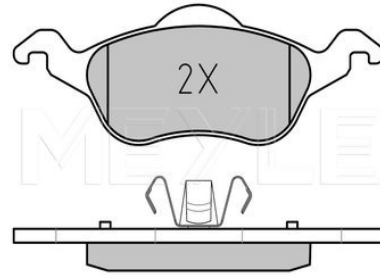

#### Notes

Quality  
 Thickness [mm]  
 Height 2 [mm]  
 Height 1 [mm]  
 Width [mm]  
 Brake System

excl. wear warning contact  
 PREMIUM  
 18.8  
 58.3  
 60.7  
 177.8  
 ATE  
 with anti-squeak plate  
 Front Axle