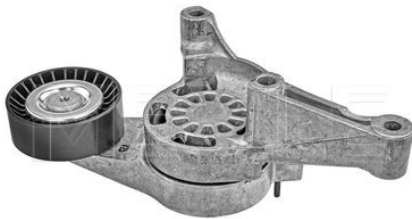

1039808

95VW-10145-DA

**Application info**

Galaxy I [03/95-05/06]

**100 903 1129 | MBT0103**

**Belt tensioner**

**Notes**

Outer diameter [mm]  
Width [mm]