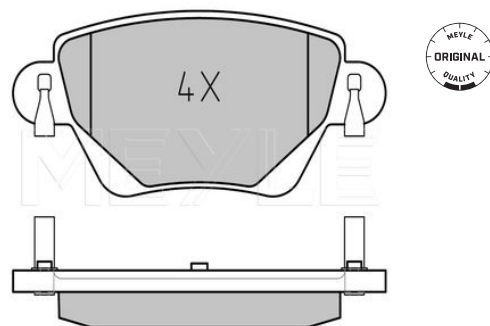

Brake pad set

025 235 5717 | MBP0382

Notes

Thickness [mm]
Height [mm]
Width [mm]
Brake System

excl. wear warning contact
16.6
52
115.8
Bosch
with anti-squeak plate
Rear Axle

References

1 121 895	1 522 070
1 130 120	1S71-2M008-AD
1 152 316	1S71-2M008-AE
1 204 845	1S71-2M008-AF
1 207 104	1S71-2M008-BB
1 219 892	1S71-2M008-BC
1 219 894	1S71-2M008-BD
1 219 897	1S7J-2M008-AA
1 227 108	1S7J-2M008-BA