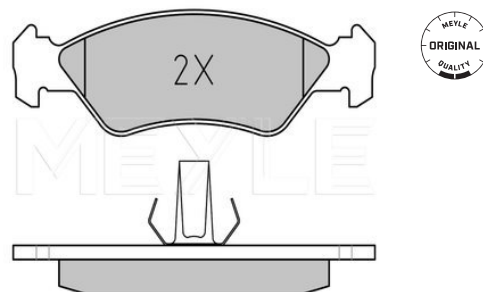

References

1 010 502
1 013 843
1 042 687
1 064 762
1 659 938

6 162 190
96FB-2K021-AA
97FB-2K021-AA
98FB-2K021-AA