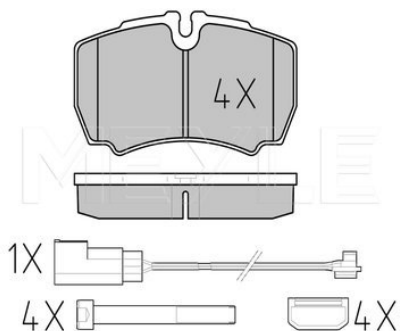

025 291 2320/W | MBP0756

Brake pad set

Notes

Thickness [mm]
Height [mm]
Width [mm]
Warning Contact Length [mm]
Number of wear indicators [per axle]
Brake System

with accessories
incl. wear warning contact
20.3
63.7
109.6
520
2
Brembo
with bolts/screws
with anti-squeak plate
Rear Axle

References

1 501 265
1 718 023
8C1V-2M008-AA
8C1V-2M008-AB

Application info

Transit '06 [04/06-12/14]