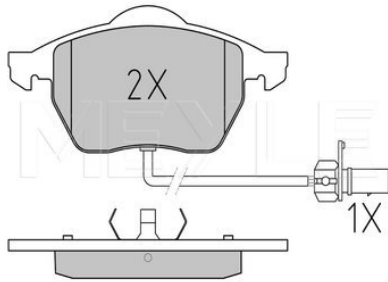

025 218 4919/W | MBP0206

Brake pad set

Notes

Thickness [mm]	incl. wear warning contact
Height [mm]	19.7
Width [mm]	74
Warning Contact Length [mm]	156.4
Number of wear indicators [per axle]	200
Brake System	1
	ATE
	with anti-squeak plate
	Front Axle

References

1 133 445	1M2J-2K021-BA
1 143 349	95VWX2K021BA
1 205 695	ME1M2J2K021BB
1 237 132	YM21-2K021-AA
1 947 391	

Application info

Galaxy I [03/95-05/06]