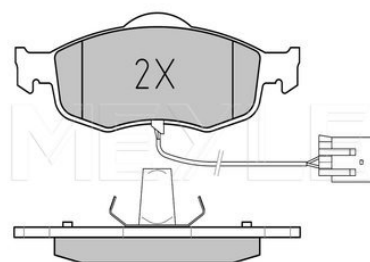

Brake pad set

025 213 9618/PD | MBP0763PD

Notes

Quality	incl. wear warning contact
Thickness [mm]	PREMIUM
Height [mm]	18
Width 2 [mm]	58.6
Width 1 [mm]	156.4
Warning Contact Length [mm]	220
Width 1 [mm]	155.3
Number of wear indicators [per axle]	2
Brake System	ATE with anti-squeak plate Front Axle

References

1 022 079	6 882 582
1 073 732	7 261 715
1 079 348	93BB-2K021-FB
1 095 202	93BX-2K021-FB
1 096 940	94GB-2K021-AA
1 130 758	94GB-2K021-AB
1 145 455	97BG-2K021-AA
1 521 325	97BG-2K021-AB
5 029 148	97BX-2K021-AB
6 827 586	97BX-2K021-AC
6 877 837	ME97BX2K021AD