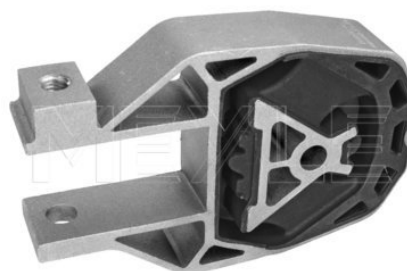

References

1 224 049	1 790 039
1 250 824	3M51-6P082-AD
1 355 357	3M51-6P082-AE
1 370 874	3M51-6P082-AF
1 404 996	AV61-6P082-AB
1 522 138	AV61-6P082-AC
1 533 046	CV61-6P082-DB
1 751 001	CV61-6P082-DC
1 766 327