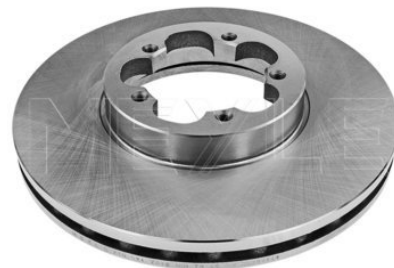

References

1 371 393	6C11-1125-AA
1 385 387	6C11-1125-AB
1 503 287	6C16-1125-AA
1 543 340	8C1V-1125-AA
2 256 302	ME6C1J1125AB
2 256 891	ME8C1J1125AA