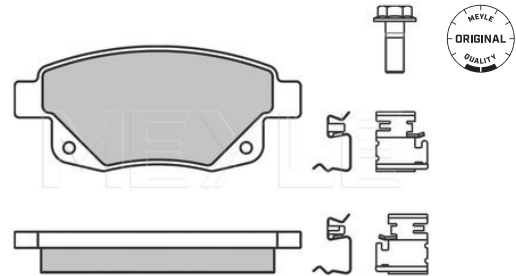

Brake pad set

025 244 8617/W | MBP0606

Notes

Thickness [mm]	incl. wear warning contact
Height [mm]	17.3
Width [mm]	53.6
Number of wear indicators [per axle]	122.8
Brake System	2
	Bosch
	with anti-squeak plate
	Rear Axle