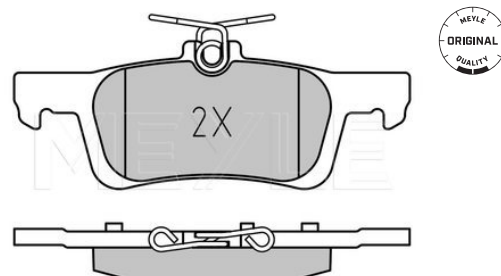

2 096 245	KTH1BC2M007AA
2 112 004	KTH1BC2M007AB
2 123 543	KTH1BC2M007AC
2 272 734	KTK1BC2M007AB

**Application info**

Fiesta VII [05/17--]

**Brake pad set**
**025 232 0018 | MBP0286**
**Notes**

Thickness [mm] 18.2  
 Height 2 [mm] 51.7  
 Height 1 [mm] 54  
 Width 2 [mm] 151.5  
 Width 1 [mm] 150.1  
 Brake System ATE  
 with anti-squeak plate  
 Front Axle  
 not prepared for wear indicator