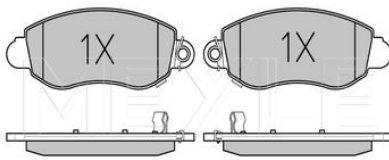

Ø25 235 7718/W | MBP0386

Brake pad set

Notes

Thickness [mm]
Height [mm]
Width [mm]
Brake System

with acoustic wear warning
18.4
65.2
168.4
Bosch
with anti-squeak plate
Front Axle

References

1 135 167
1 318 139
1 465 166
4 042 008
4 053 306

4 077 636
YC15-2K021-AC
YC1J-2K021-AA
YC1J-2K021-AB
YC1J-2K021-AC

Application info

Transit '00 [01/00-05/06]