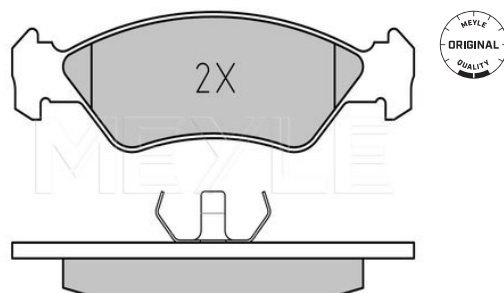

Brake pad set

025 212 0217 | MBP0092

Notes

not prepared for wear indicator
Thickness [mm] 17.5
Height [mm] 44.4
Width [mm] 141.3
Brake System ATE
with anti-squeak plate
Front Axle

References

5 025 929 6 203 650
6 188 427 91FX-2K021-AA

Application info

Fiesta III (01/89-01/97)

Brake pad set

025 207 5318 | MBP0035

Notes

not prepared for wear indicator
Thickness [mm] 18
Height [mm] 46.5
Width 2 [mm] 151.3
Width 1 [mm] 150.2
Brake System ATE
with anti-squeak plate
Front Axle

References

1 030 602 6 174 786
1 039 106 6 178 479
1 079 920 6 178 480
1 619 209 6 184 245
5 015 919 6 189 145
5 018 194 6 189 146
5 018 899 6 198 768
5 023 486 6 511 773
5 023 994 6 704 267
6 095 773 6 704 268
6 130 483 848B-2K021-BA
6 132 807 86AB-2K021-BC
6 136 893 87FX-2K021-CA
6 144 685 87FX-2K021-GA
6 147 496 888B-2K021-AA
6 150 947 898B-2K021-AB
6 157 428 89VX-2K021-CA
6 158 945 96FX-2K021-SA
6 166 952 98FX-2K021-BA
6 174 117