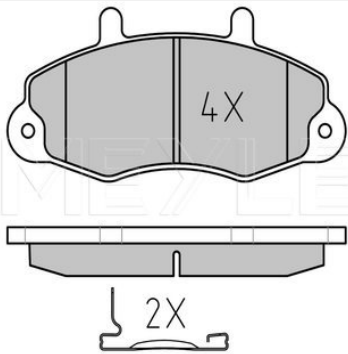

025 214 7018 | MBP0138

Brake pad set

Notes

Thickness [mm]
Height [mm]
Width [mm]
Brake System

with acoustic wear warning
18.7
64
139
Bendix
with anti-squeak plate
Front Axle

References

1 074 971	7 018 202
1 134 158	92VB-2K021-AB
1 301 589	92VB-2K021-AC
5 028 763	92VB-2K021-AE
6 197 738	93VX-2K021-AA
6 965 579	93VX-2K021-AB

Application info

Transit '94 [06/94-07/00]
Transit '91 [01/91-09/94]

Transit '85 [09/85-12/00]