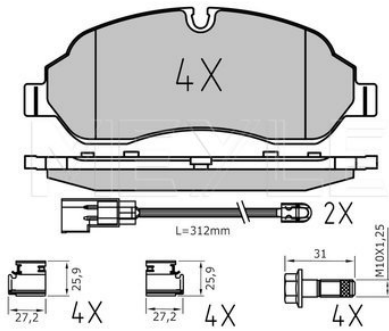

025 220 3417/PD | MBP1810PD

Brake pad set

Notes

Quality
Thickness [mm]
Height [mm]
Width [mm]
Number of wear indicators [per axle]
Warning Contact Length [mm]

incl. wear warning contact
PREMIUM
17
66.1
171.7
2
312
with anti-squeak plate
Front Axle

References

1 824 121	BK31-2K021-AB
1 829 400	BK31-2K021-AC
1 840 479	BK31-2K021-AD
2 005 987	BK31-2K021-AE
2 006 028	BK31-2K021-AF
2 391 870	MEBK3J-2K021-AA
BK31-2K021-AA	

Application info

Transit '14 [08/13--]