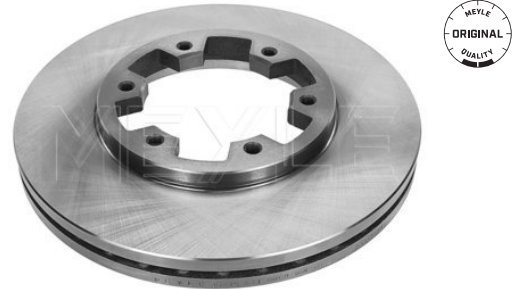

Brake disc

36-15 521 0009 | MBD0959

Notes

	Vented
Centering Diameter [mm]	100
Minimum thickness [mm]	24
Outer diameter [mm]	277
Height [mm]	39
Bolt Hole Circle Ø [mm]	124
Brake Disc Thickness [mm]	26
Required quantity	2
Number of Holes	6
	Front Axle