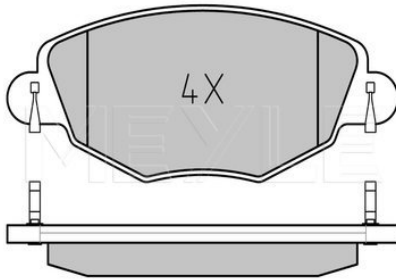

025 232 7918 | MBP0309

Brake pad set

Notes

Thickness [mm]
Height [mm]
Width [mm]
Brake System

not prepared for wear indicator
18.1
60.6
148.7
Bosch
with anti-squeak plate
Front Axle

References

1 121 894
1 126 718
1 204 843
1 250 688

1 521 531
1S71-2K021-AB
ME1S7J-2K021-AC

Application info

Mondeo III [10/00-09/07]