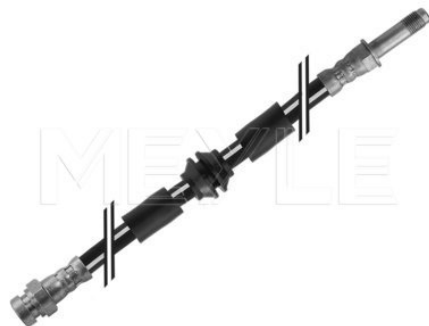

100 611 0069 | MBH0155

Brake hose

Notes

Internal Thread [mm]	M10x1
External Thread [mm]	M10x1
Length [mm]	450
Required quantity	2
	Front Axle

References

7 335 771

Application info

Galaxy I (03/95-05/06)