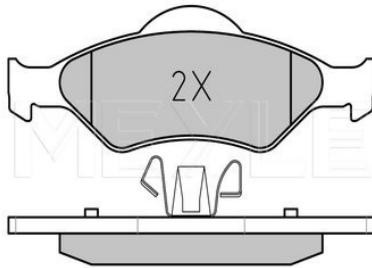

025 232 0018/PD | MBP0286PD

Brake pad set

Notes

Quality
Thickness [mm]
Height 2 [mm]
Height 1 [mm]
Width 2 [mm]
Width 1 [mm]
Brake System

not prepared for wear indicator
PREMIUM
18.2
51.7
54
151.5
150.1
ATE
with anti-squeak plate
Front Axle

References

1 030 601
1 079 919
1 111 857
1 111 858
1 130 715
1 206 062
1 465 126

1 947 389
91FX-2K021-AB
98FX-2K021-AA
YS61-2K021-AA
YS6J-2K021-AA
YS6J-2K021-AB

Application info

Fiesta III [01/89-01/97]
Fiesta IV / Puma [08/95--]

KA I [09/96-11/08]
Courier [03/96-12/13]