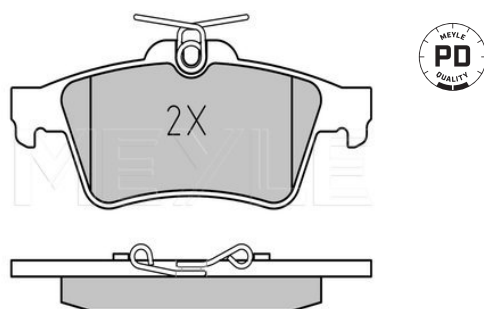

References

1 360 304 2T1J-2M008-AA
1 763 677 ME2T1J-2M008-AA
2 177 229 ME2T1J2M008AB

Application info

Tourneo '02 [06/02-12/13]

Transit '02 [06/02--]