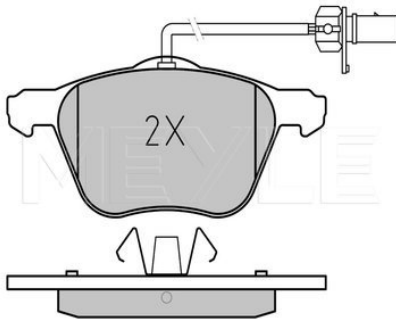

025 232 6920/W | MBP0304

Brake pad set

Notes

Thickness [mm]
Height 2 [mm]
Height 1 [mm]
Width [mm]
Warning Contact Length [mm]
Number of wear indicators [per axle]
Brake System

incl. wear warning contact
19.4
74.8
73.2
161.5
260
2
ATE
with anti-squeak plate
Front Axle

References

1 109 014
1 133 446
1 205 696
1 237 133
1 947 390

1M2J-2K021-AA
ME1M2J2K021AB
YM21-2K021-BA
YM2J-2K021-BA

Application info

Galaxy I [03/95-05/06]