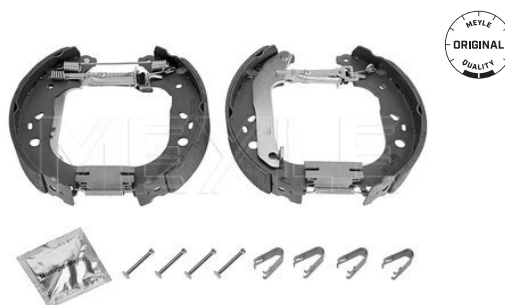

Diameter [mm]  
Width [mm]  
Brake System

without wheel brake cylinder  
with lever  
with spring  
Pre-assembled  
228.6  
42  
LOCKHEED  
Rear Axle

**References**

1 224 569  
1 347 247  
1 347 420

1 385 735  
3M51-2200-BA  
3M51-2200-BB