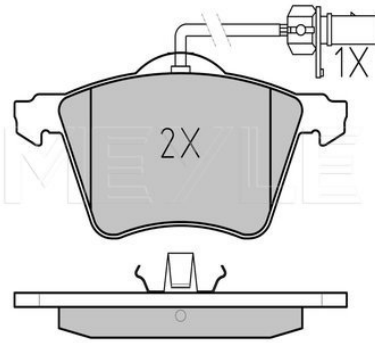

025 234 1819/W | MBP0342

Brake pad set

Notes

Thickness [mm]	incl. wear warning contact
Height [mm]	19.6
Width [mm]	78.5
Warning Contact Length [mm]	156.3
Number of wear indicators [per axle]	260
Brake System	1
	ATE
	with anti-squeak plate
	Front Axle

References

1 151 377	1M21-2K021-AA
1 201 124	1M21-2K021-BA

Application info

Galaxy I [03/95-05/06]