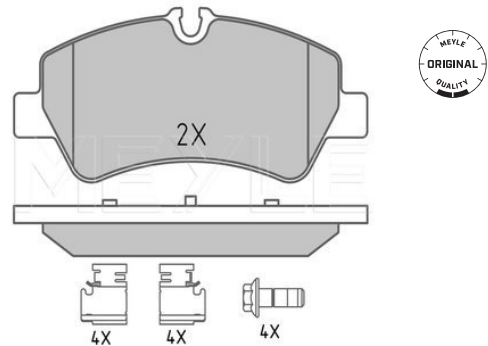

Notes

Thickness [mm]	prepared for wear indicator
Height 2 [mm]	17.6
Height 1 [mm]	60.8
Width [mm]	58.8
Brake System	136.9
	BOSCH
	with anti-squeak plate
	Rear Axle