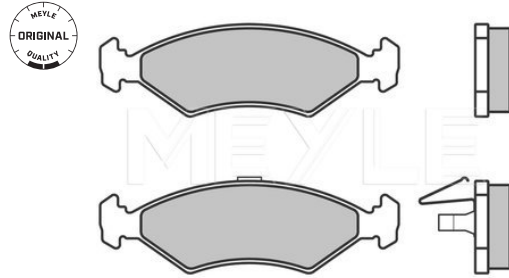

025 231 0315 | MBP0263

Brake pad set

Notes

Thickness [mm]
Height [mm]
Width 2 [mm]
Width 1 [mm]
Brake System

not prepared for wear indicator
17.5
46.5
150.2
151.3
ATE
with anti-squeak plate
Front Axle

References

1 010 503	6 150 947
1 030 602	6 166 952
1 039 106	6 174 117
1 042 688	6 174 786
1 064 763	6 178 479
1 079 920	6 184 245
1 619 209	6 189 145
5 015 919	6 511 773
5 018 194	84BB-2K021-BA
5 018 899	86AB-2K021-BC
5 023 486	87FX-2K021-CA
5 023 994	87FX-2K021-GA
6 095 773	88BB-2K021-AA
6 130 483	89VX-2K021-CA
6 132 807	96FX-2K021-SA
6 136 893	98FB-2K021-BA
6 144 685	98FX-2K021-BA
6 147 496	

Application info

Sierra [08/82-03/93]
Fiesta II [03/83-12/95]
Escort III, IV / Orion I, II [09/80-10/94]
Fiesta III [01/89-01/97]

Fiesta IV / Puma [08/95--]
Transit '85 [09/85-12/00]
Courier [03/96-12/13]