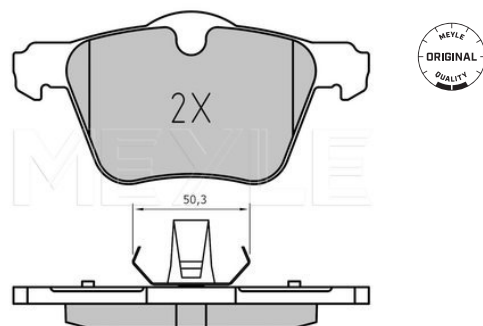

Brake pad set

Ø25 241 4218 | MBP0533

Notes

Thickness 2 [mm]
Thickness 1 [mm]
Height 2 [mm]
Height 1 [mm]
Width 2 [mm]
Width 1 [mm]
Brake System

not prepared for wear indicator
20
18.5
74.2
74.9
156.3
155.1
ATE
with anti-squeak plate
Front Axle

References

1 405 511
1 423 389
1 431 178

6G9N-2K021-CA
6G9N-2K021-CB
6G9N-2K021-CC