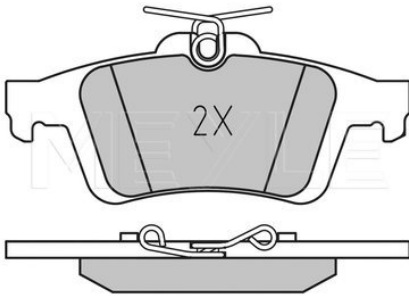

025 241 3717 | MBP1761

Brake pad set

Application info

Focus II (10/03--)
C-Max I (02/07-09/10)
C-Max II (04/10--)
Focus III (07/10--)
Kuga II (05/12--)

Tourneo '12 (04/12--)
Transit '13 (02/13--)
KA III (08/14--)
Tourneo '13 (09/13--)

025 241 3717/PD | MBP1761PD

Brake pad set

Notes

Quality
Thickness [mm]
Height [mm]
Width [mm]
Brake System

with spring
not prepared for wear indicator
PREMIUM
16.1
51.9
123
ATE
with anti-squeak plate
Rear Axle

References

1 233 679
1 324 300
1 360 254
1 360 306
1 566 096
1 683 374
1 753 860
1 765 765
1 805 813
1 809 259
1 809 458
1 820 122
2 039 739
3M51-2M008-AC

3M5J-2M008-A1A
5 134 101
AV61-2M008-AA
AV61-2M008-AB
AV61-2M008-BA
AV6J-2M008-AA
AV6J-2M008-BA
BV61-2M007-BA
BV61-2M007-CB
ME3M5J-2M008-AA
MEAV6J-2M008-AA
MEAV6J-2M008-BA
MEAV6J-2M008-CA

Application info

Focus II (10/03--)
C-Max I (02/07-09/10)
C-Max II (04/10--)
Focus III (07/10--)
Kuga II (05/12--)

Tourneo '12 (04/12--)
Transit '13 (02/13--)
KA III (08/14--)
Tourneo '13 (09/13--)