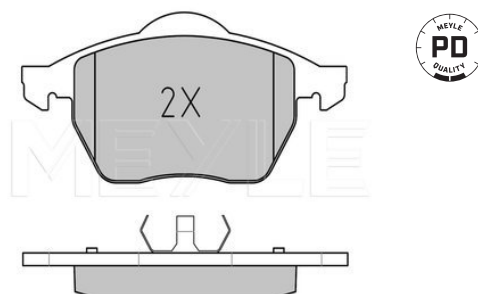

Brake pad set

025 218 4819/PD | MBP0205PD

Notes

Quality
Thickness [mm]
Height [mm]
Width [mm]
Brake System

prepared for wear indicator
PREMIUM
19.7
74
156.4
ATE
with anti-squeak plate
Front Axle

References

1 001 095
1 027 703
1 031 843

1 144 180
95VW-2K021-AA
95VWX2K021AA