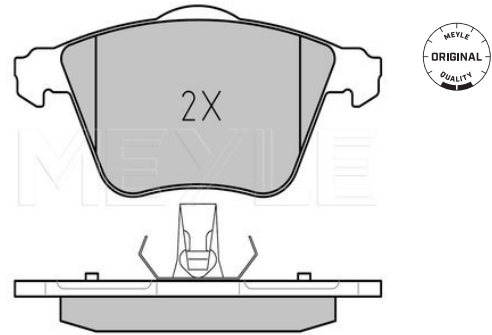

Brake pad set

025 239 1218 | MBP0469

Notes

Thickness [mm]	18.5
Height 2 [mm]	72.9
Height 1 [mm]	72.9
Width 2 [mm]	156.4
Width 1 [mm]	155.1
Brake System	ATE with anti-squeak plate Front Axle