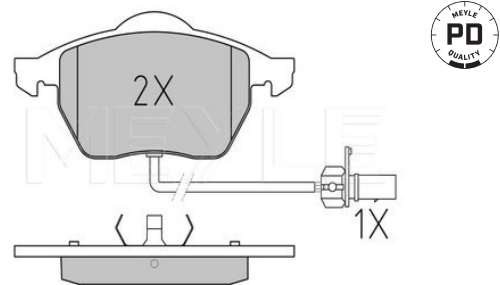

Notes

Quality	incl. wear warning contact PREMIUM
Thickness [mm]	19.7
Height [mm]	74
Width [mm]	156.4
Warning Contact Length [mm]	200
Number of wear indicators [per axle]	1
Brake System	ATE with anti-squeak plate Front Axle