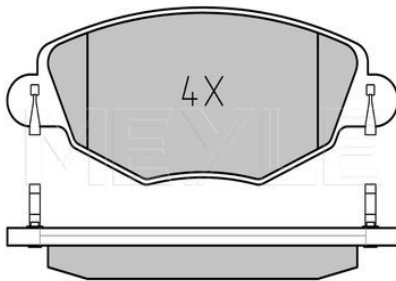

025 232 7918/PD | MBP0309PD

Brake pad set

Notes

Quality
Thickness [mm]
Height [mm]
Width [mm]
Brake System

excl. wear warning contact
PREMIUM
18.1
60.6
148.7
Bosch
with anti-squeak plate
Front Axle

References

1 121 894
1 126 718
1 204 843
1 250 688

1 521 531
1S71-2K021-AB
ME1S7J-2K021-AC

Application info

Mondeo III [10/00-09/07]