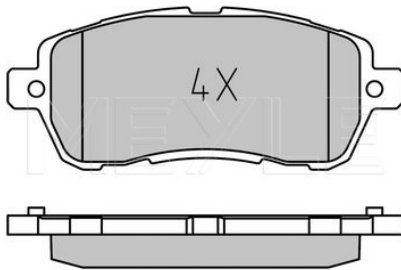

1 203 933  
1 495 951  
1 954 459  
1 954 460

1 956 495  
1 957 042  
1L4J-2K021-AA  
1L4J-2K021-AB

Application info

Maverick I [02/93-04/98]

025 221 9117 | MBP1821

Brake pad set

Notes

Thickness [mm]  
Height [mm]  
Width [mm]