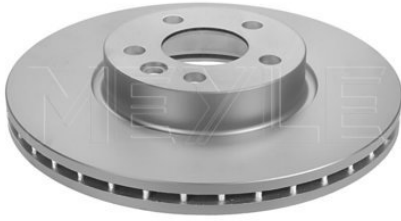

**References**

1 108 038	YM21-1125-AA
-----------	--------------

**Application info**

Galaxy I [03/95-05/06]

115 521 0040/PD | MBD1781PD

Brake disc

Notes

Wheel Bolt Bore Ø [mm]	16.5
	Zink flake coated
	Vented
Centering Diameter [mm]	68.2
Minimum thickness [mm]	22
Outer diameter [mm]	313
Height [mm]	56.2
Bolt Hole Circle Ø [mm]	112
	with bolts/screws
Brake Disc Thickness [mm]	25.9
Required quantity	2
Number of Holes	5
	Front Axle