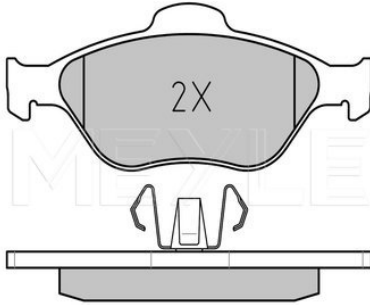

#### Application info

Scorpio II [10/94-08/98]  
Mondeo I, II [01/93-09/00]

Escort V, VI, VII / Orion III [01/90-10/02]

3

025 236 0418 | MBP0403

Brake pad set

Notes

Thickness [mm]	18.8
Height 2 [mm]	58.2
Height 1 [mm]	61
Width 2 [mm]	151.3
Width 1 [mm]	150.1
Brake System	ATE with anti-squeak plate Front Axle