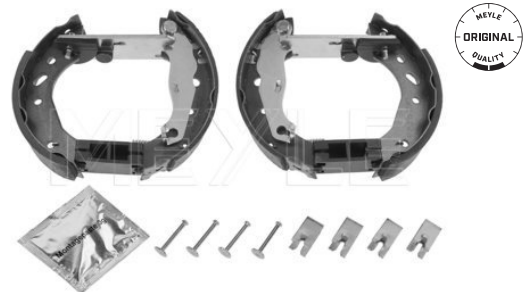

Notes

New part without deposit

Diameter [mm]
Width [mm]
Brake System

with lever
with accessories
without wheel brake cylinder
Pre-assembled
180
32
Lucas Girling
Rear Axle