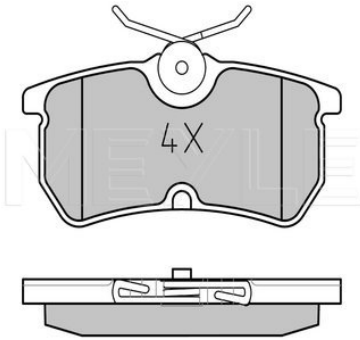

025 233 5314 | MBP0328

Brake pad set

Notes

Thickness [mm]
Height [mm]
Width [mm]
Brake System

excl. wear warning contact
14
42.6
87.1
TRW
with anti-squeak plate
Rear Axle

References

1 075 565
1 107 698
1 425 407
1 780 884
1 802 317
1 810 990
1 848 556
5 382 847

98AB-2M008-BA
98AX-2M008-BA
98AX-2M008-BB
C1BC-2M007-AA
C1BC-2M008-AA
C1BC-2M008-AB
C1BC-2M008-AC
MEC1BJ2M008AA

Application info

Focus I [08/98-11/09]
Fiesta V / Fusion [11/01-12/14]

Fiesta VI [06/08--]