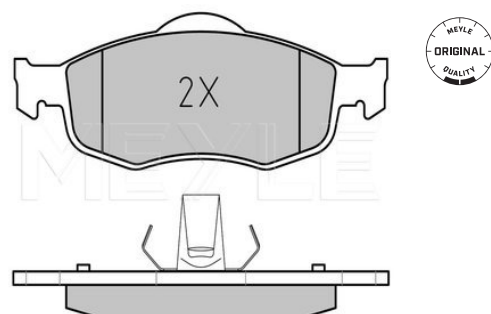

**Application info**

Scorpio II [10/94-08/98]  
Scorpio I [04/85-12/94]

Mondeo I, II [01/93-09/00]  
Cougar [08/98-12/01]

**3**

025 213 9418/PD | MBP0123PD

Brake pad set

Notes

Quality  
Thickness [mm]  
Height 2 [mm]  
Height 1 [mm]  
Width 2 [mm]  
Width 1 [mm]  
Brake System