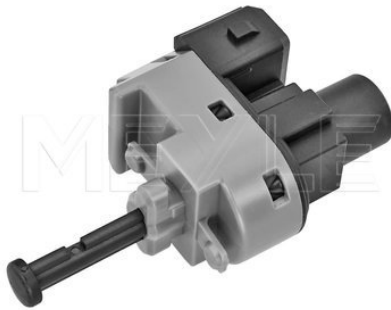

014 731 1090 | MEX0041

Voltage regulator

Application info

Sierra [08/82-03/93]
Transit '77 [01/77-10/86]
Fiesta I [05/76-11/86]

Fiesta II [03/83-12/95]
Escort III, IV / Orion I, II [09/80-10/94]
Scorpio I [04/85-12/94]

714 890 0007 | MEX0662

Brake light switch

Notes

Observe the vehicle manufacturer specifications

Number of pins

Manual (foot operated)
2

References

1 062 670
1 088 170
1 119 830
1S7T-13480-AA
6 772 962
6 908 895

7 029 401
93BB-13480-AC
93BB-13480-AF
93BB-13480-BA
93BB-13480-BB
93BB-13480-BC

Application info

Mondeo I, II [01/93-09/00]
Cougar [08/98-12/01]
Focus I [08/98-11/09]
Mondeo III [10/00-09/07]

Tourneo '02 [06/02-12/13]
Transit '02 [06/02--]
Fiesta V / Fusion [11/01-12/14]