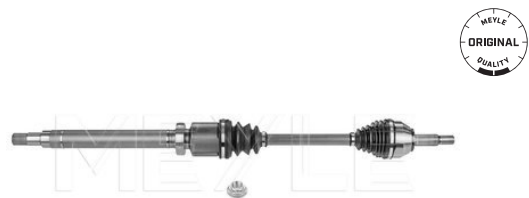

Counterpart

714 498 0032 | MDS0154

Application info

Transit '02 [06/02--]

4