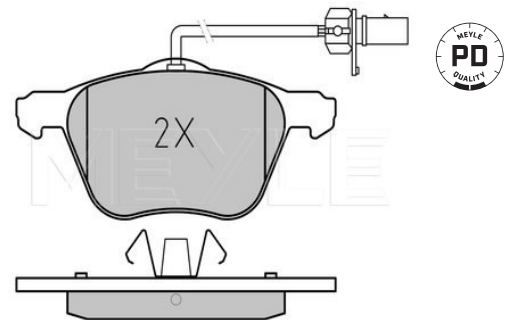

Notes

	incl. wear warning contact
Quality	PREMIUM
Thickness [mm]	19.4
Height 2 [mm]	74.8
Height 1 [mm]	73.2
Width [mm]	161.5
Number of wear indicators [per axle]	2
Warning Contact Length [mm]	260
Brake System	ATE with anti-squeak plate Front Axle