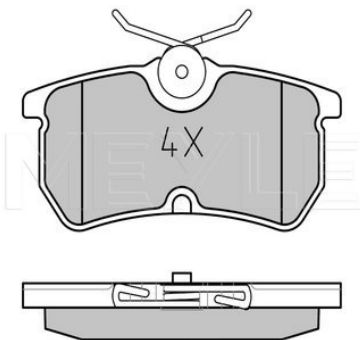

025 233 5314/PD | MBP0328PD

Brake pad set

Notes

Quality
Thickness [mm]
Height [mm]
Width [mm]
Brake System

excl. wear warning contact
PREMIUM
14
42.6
87.1
TRW
with anti-squeak plate
Rear Axle

References

1 075 565
1 107 698
1 425 407
1 780 884
1 802 317
1 810 990
1 848 556
5 382 847

98AB-2M008-BA
98AX-2M008-BA
98AX-2M008-BB
C1BC-2M007-AA
C1BC-2M008-AA
C1BC-2M008-AB
C1BC-2M008-AC
MEC1BJ2M008AA

Application info

Focus I [08/98-11/09]
Fiesta V / Fusion [11/01-12/14]

Fiesta VI [06/08--]