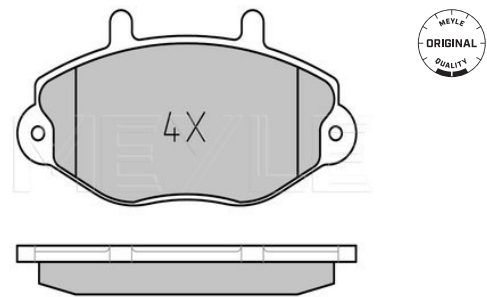

References

1 074 972
1 134 159
1 301 592
5 028 764
6 197 739
6 965 580

7 018 203
92VB-2K021-BB
92VB-2K021-BE
93VX-2K021-BA
93VX-2K021-BB