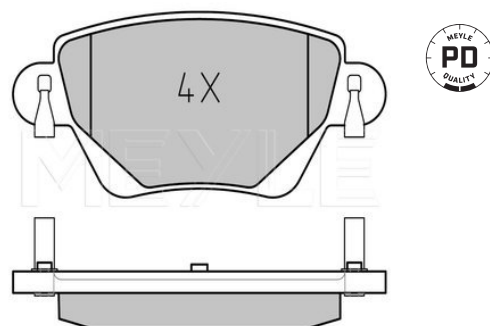

References

1 121 895	1 522 070
1 130 120	1S71-2M008-AD
1 152 316	1S71-2M008-AE
1 207 104	1S71-2M008-AF
1 219 892	1S71-2M008-BB
1 219 894	1S71-2M008-BC
1 219 897	1S71-2M008-BD