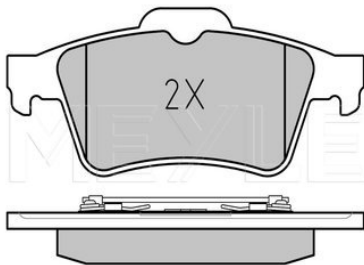

025 234 8216/PD | MBP0357PD

Brake pad set

Notes

Quality
Thickness [mm]
Height [mm]
Width [mm]
Brake System

not prepared for wear indicator
PREMIUM
16.5
51.9
123
ATE
with anti-squeak plate
Rear Axle

References

2T142M008AA

43 87 371

Application info

Tourneo '02 (06/02-12/13)

Transit '02 (06/02--)