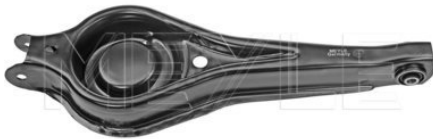

716 050 0050 | MCA0737

Control arm

Notes

Sheet Steel
with rubber mounting
Semi-Trailing Arm
Rear Axle Right
Rear Axle Left

References

1 072 453

93BB-5K652-CF

6 949 548

93BB-5K652-CG

Application info

Mondeo I, II [01/93-09/00]