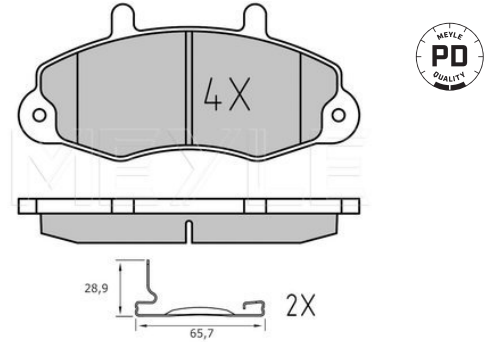

Brake pad set

025 214 7018/PD | MBP0138PD

Notes

Quality
Thickness [mm]
Height [mm]
Width [mm]
Brake System

with acoustic wear warning
PREMIUM
18.7
64
139
Bendix
with anti-squeak plate
Front Axle

References

1 074 971
1 134 158
6 197 738

6 965 579
7 018 202
92VB-2K021-AE