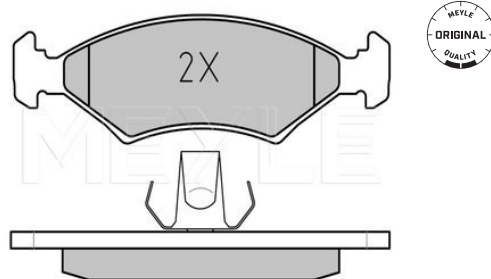

Application info

Sierra (08/82-03/93)
Fiesta I (05/76-11/86)
Fiesta II (03/83-12/95)
Escort III, IV / Orion I, II (09/80-10/94)

Fiesta III (01/89-01/97)
Fiesta IV / Puma (08/95--)
Transit '85 (09/85-12/00)