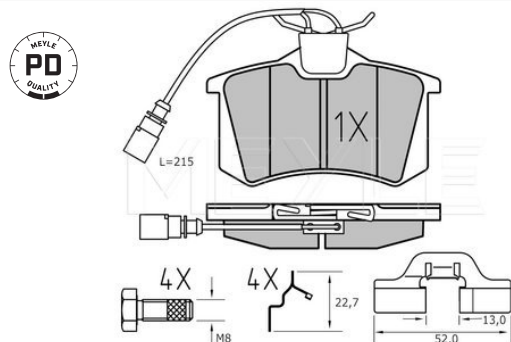

025 235 5417/PD | MBP0795PD

Brake pad set

Notes

Quality
Thickness [mm]
Height [mm]
Width [mm]
Warning Contact Length [mm]
Number of wear indicators [per axle]
Brake System

with accessories
incl. wear warning contact
PREMIUM
17.2
52.8
87.1
205
1
TRW
with bolts/screws
with anti-squeak plate
Rear Axle

References

1 133 447	1 343 513
1 207 518	YM2J-2M008-AA
1 207 519	YM2J-2M008-BA

Application info

Galaxy I [03/95-05/06]