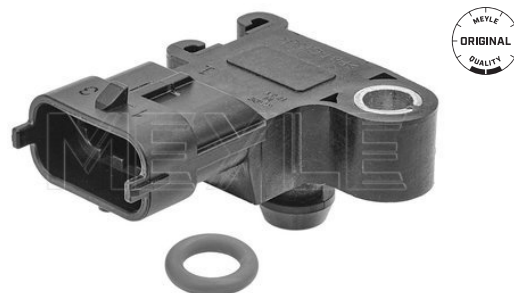

References

1 682 141 AG91-9F479-AA
1 762 251 AG91-9F479-AB
1 913 600 AG91-9F479-AC

Application info

Galaxy II [05/06-06/15]
S-Max I [05/06-12/14]
Transit '06 [04/06-12/14]
Mondeo IV [03/07-01/15]
C-Max II [04/10--]
Focus III [07/10--]
Ranger III [04/11--]
Fiesta VI [06/08--]
B-Max [---]
Kuga II [05/12--]
Ecosport [09/11--]
Tourneo '12 [04/12--]

Transit '14 [08/13--]
Transit '13 [02/13--]
Mondeo V [09/12--]
Transit Courier '14 [02/14--]
Transit Custom '12 [04/12--]
Galaxy III [01/15--]
S-Max II [01/15--]
B-MAX [08/12--]
Fiesta VII [05/17--]
Tourneo '13 [09/13--]
Tourneo '14 [02/14--]