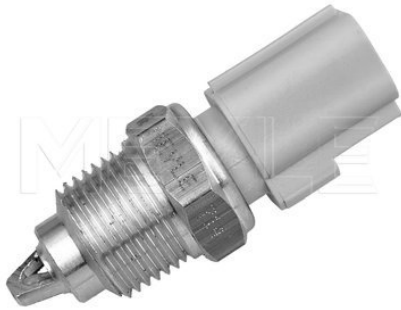

714 812 0012 | MEX0929

Intake air, temperature sensor

Notes

Spanner Size	NTC Sensor
Operating voltage [V]	19
Number of pins	12
	2

References

1 090 457	9C11-12A697-BA
1 682 035	F6SF-12A697-AA
3 906 827	F6SF-12A697-AB
4 046 339	F7RF-12A697-AA
7 256 454	YC1F1-2A697-AB

Application info

Transit '94 [06/94-07/00]
Focus I [08/98-11/09]
Fiesta IV / Puma [08/95--]
Transit '00 [01/00-05/06]

Escort V, VI, VII / Orion III [01/90-10/02]
Tourneo '02 [06/02-12/13]
Transit '02 [06/02--]
Transit '85 [09/85-12/00]