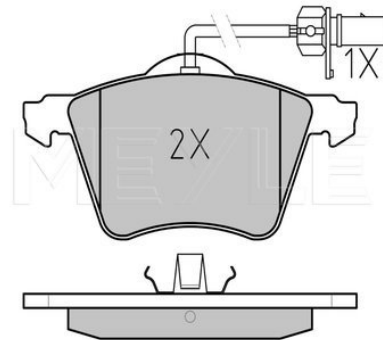

Notes

Quality
Thickness [mm]
Height [mm]
Width [mm]
Number of wear indicators [per axle]
Warning Contact Length [mm]
Brake System

incl. wear warning contact
PREMIUM
19.6
78.5
156.3
1
260
ATE
with anti-squeak plate
Front Axle