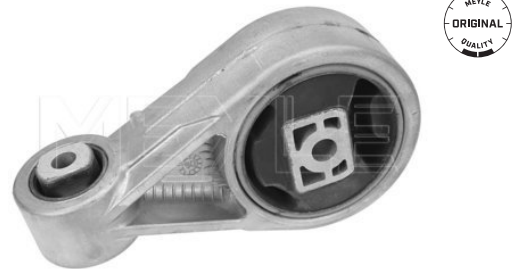

References

1 070 177
1 102 416
5 062 530
5 208 219

98AB-6P082-MA
98AB-6P082-MB
9T16-6P082-BA
9T16-6P082-BB