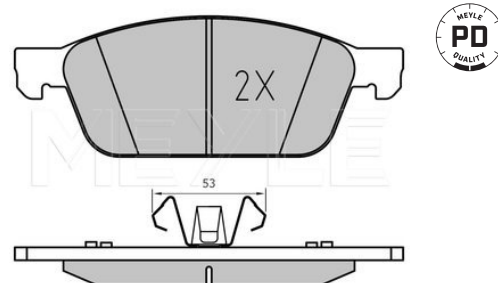

References

2 005 900	CV61-2001-CB
2 076 355	CV61-2001-CC
2 101 703	CV61-2001-CD
5 181 461	CV61-2001-MA

Application info

Tourneo '12 [04/12--]	Tourneo '13 [09/13--]
Transit '13 [02/13--]