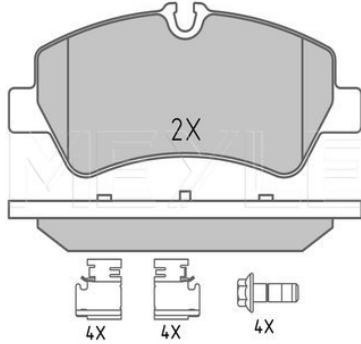

#### Application info

Transit '06 [04/06-12/14]  
Tourneo '12 [04/12--]

Transit '14 [08/13--]  
Transit Custom '12 [04/12--]

3

025 256 0418/PD | MBP1604PD

Brake pad set

Notes

Quality  
Thickness [mm]  
Height 2 [mm]  
Height 1 [mm]  
Width [mm]  
Brake System