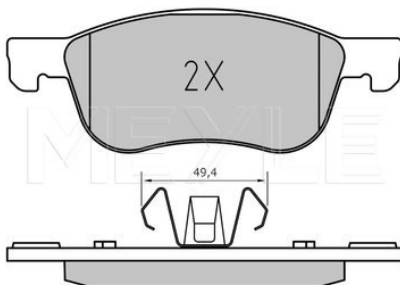

025 227 4816 | MBP1853

Brake pad set

Notes

Thickness [mm]
Height [mm]
Width [mm]

not prepared for wear indicator
16.4
52
155.3
Front Axle

References

2 095 160
2 272 732
2 279 460

KTH1BC2K021AB
KTK1BC-2K021-AB
KTK1BC2K021AC

Application info

Fiesta VII [05/17--]