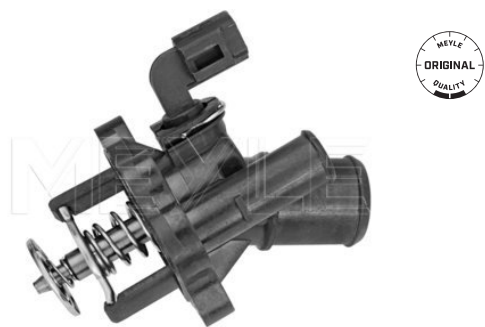

Thermostat

11-28 228 0007 | MTH0144

Notes

Opening Temperature [°C]   with seal
83

References

1 230 673	3M5Q-8A586-AA
1 254 379	3M5Q-8A586-AB
1 313 841	3M5Q-8A586-AC

Application info

Focus II [10/03--]
C-Max I [02/07-09/10]

Fiesta V / Fusion [11/01-12/14]
Fiesta VI [06/08--]

Thermostat

728 228 0000 | MTH0083

Notes

Opening Temperature [°C]   with seal
Synthetic Material Housing
98

References

1 119 280	1 358 178
1 122 497	1S7G-8575-AF
1 135 768	1S7G-8575-AK
1 217 827	1S7G-8575-AL
1 302 261	1S7G-8575-AM
1 355 790	

Application info

Mondeo III [10/00-09/07]

Thermostat

11-28 228 0009 | MTH0174

Notes

Opening Temperature [°C]   with seal
83

References

1 251 116	3M5Q-8575-AB
1 251 133	3M5Q-8575-AC
1 313 679	3M5Q-8A586-BA
1 337 177	3M5Q-8A586-CA
1 373 385	3M5Q-8A587-AA

Application info

Galaxy II [05/06-06/15]
S-Max I [05/06-12/14]
Focus II [10/03--]

Mondeo IV [03/07-01/15]
C-Max I [02/07-09/10]
Kuga I [02/08-11/12]