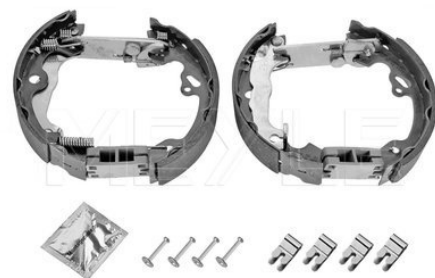

714 042 1004/K | MBS0287

Brake shoe kit

Notes

New part without deposit

Diameter [mm]
Width [mm]
Brake System

without wheel brake cylinder
with lever
with spring
Pre-assembled
203
38
TRW
Rear Axle

References

1 075 549
1 126 158

98AB-2200-BD
98AB-2200-BE