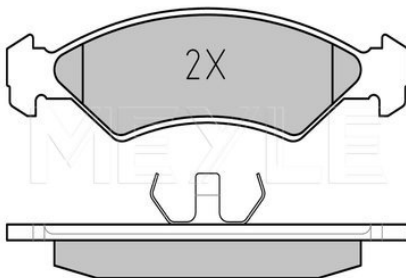

025 208 5717 | MBP0039

Brake pad set

Notes

Thickness [mm]
Height [mm]
Width [mm]
Brake System

not prepared for wear indicator
17.5
42.1
141.4
ATE
with anti-squeak plate
Front Axle

References

5 015 917
5 018 193
5 018 898
5 023 993

6 132 472
87FX-2K021-FA
89FX-2K021-AA