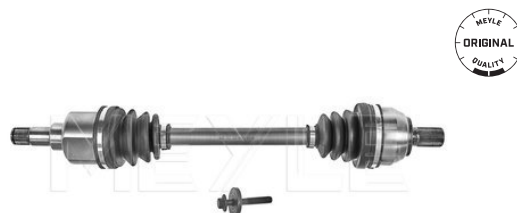

Drive shaft

714 498 0052 | MDS0186

Notes

New part without deposit

Seal Diameter [mm]
Length [mm]
Outer teething differential side
Internal Teeth, wheel side
Outer gearing wheel side

5-Speed Manual Transmission
56
601
23
24
36
Front Axle Left

References

1 324 166	3M51-3B437-BAE
1 431 162	3M51-3B437-BAG
1 475 135	4M51-3B437-JA
1 567 848	4M51-3B437-JC
1 682 437	4M51-3B437-JD
1 707 966	4M51-3B437-JE
1 784 753	RM9M51-3B437-B2A
1 798 112	

Application info

Focus II [10/03--]

C-Max I [02/07-09/10]

Intermediate bearing, drive shaft

714 151 0002 | MTX0082

Notes

Inner diameter [mm]
Outer diameter [mm]
Height [mm]

Front-Wheel Drive
45
75
19
Front Axle