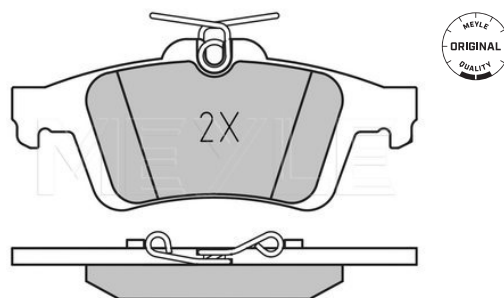

References

1 233 679	3M5J-2M008-A1A
1 324 300	5 134 101
1 360 254	AV61-2M008-AA
1 360 306	AV61-2M008-AB
1 566 096	AV61-2M008-BA
1 683 374	AV6J-2M008-AA
1 753 860	AV6J-2M008-BA
1 765 765	BV61-2M007-BA
1 805 813	BV61-2M007-CB
1 809 259	KTKV6C-2M008-AA
1 809 458	KTKV6C-2M008-AB
1 820 122	ME3M5J-2M008-AA
2 039 739	MEAV6J-2M008-AA
2 252 494	MEAV6J-2M008-BA
2 271 380	MEAV6J-2M008-CA
3M51-2M008-AC