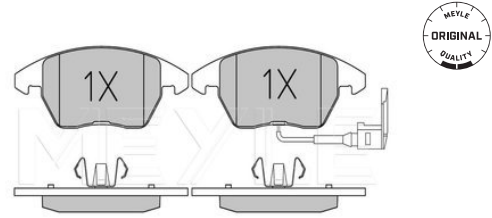

Brake pad set

025 235 8720/W | MBP0392

Notes

Thickness [mm]	incl. wear warning contact
Height 2 [mm]	20
Height 1 [mm]	71.5
Width 2 [mm]	66
Width 1 [mm]	156.5
Warning Contact Length [mm]	155
Width 1 [mm]	155.2
Number of wear indicators [per axle]	1
Brake System	ATE with anti-squeak plate Front Axle