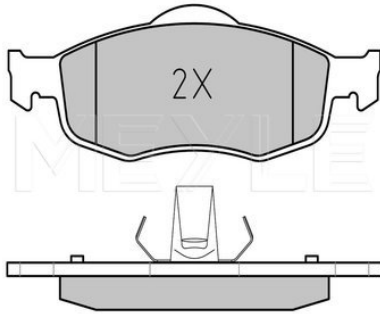

**Application info**

Scorpio II [10/94-08/98]  
Scorpio I [04/85-12/94]

Mondeo I, II [01/93-09/00]  
Cougar [08/98-12/01]

**3**

025 213 9418/PD | MBP0123PD

Brake pad set

Notes

Quality  
Thickness [mm]  
Height 2 [mm]  
Height 1 [mm]  
Width 2 [mm]  
Width 1 [mm]  
Brake System