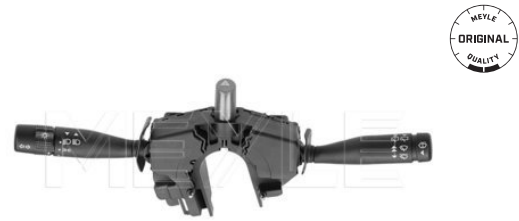

Column switch

714 890 0002 | MSW0076

Notes

Number of pins
Voltage [V]

Black
with hazard light system
function
with wipe interval function
with wipe-wash function
with headlight flasher
with light dimmer function
with indicator function
21
12
for vehicles with rear wind-
screen wiper

References

1 072 957

Application info

Fiesta IV / Puma (08/95--)

KA I (09/96-11/08)

Column switch

100 953 0016 | MSW0048

Notes

Number of pins
Voltage [V]

Black
with rear wipe-wash function
with wipe interval function
with wipe-wash function
10
12
for vehicles with rear wind-
screen wiper
for vehicles with controllable
wipe intervals