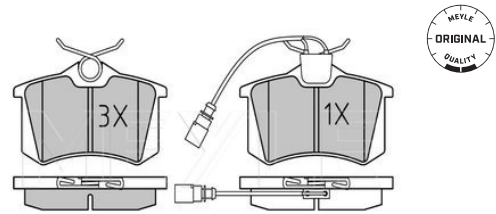

Brake pad set

025 235 5417/W | MBP0381

Notes

	incl. wear warning contact
Thickness [mm]	17.2
Height [mm]	52.8
Width [mm]	87.1
Warning Contact Length [mm]	205
Number of wear indicators [per axle]	1
Brake System	TRW with anti-squeak plate Rear Axle