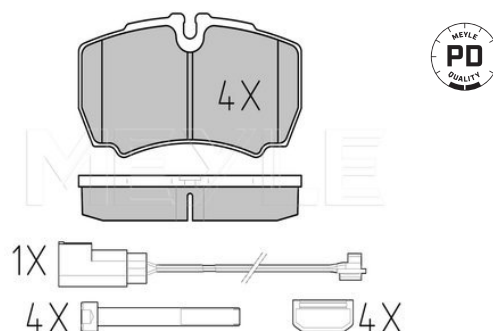

Brake pad set

025 291 2320-1/PD | MBP0842PD

Notes

Quality
Thickness [mm]
Height [mm]
Width [mm]
Number of wear indicators [per axle]
Warning Contact Length [mm]
Brake System

with accessories
incl. wear warning contact
PREMIUM
20.3
63.7
109.6
2
520
Brembo
with anti-squeak plate
Rear Axle

References

1 501 265   8C1V-2M008-AA
1 718 023   8C1V-2M008-AB

Application info

Transit '06 [04/06-12/14]

Brake pad set

025 291 2320/PD | MBP0719PD

Notes

Quality
Thickness [mm]
Height [mm]
Width [mm]
Brake System

prepared for wear indicator
PREMIUM
20
63.8
109.5
Brembo
with anti-squeak plate
Rear Axle