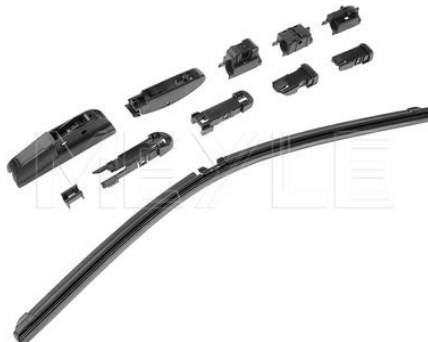

029 380 1500 | MBL0018

Wiper Blade

Notes

Observe service information
Length [in]
Length [mm]

Flat wiper blade
15
380
Front