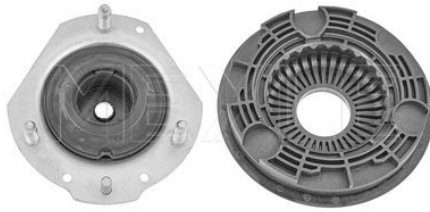

714 412 2010 | MCX0674

Repair kit, strut mount

Notes

Set
Rubber-Metal Mount
with ball bearing
Front Axle left and right

References

2 086 242
2 086 244
2 329 197

H1BC-3K099-AB
H1BC-3K155-AB
H1BC-3K155-AC

Parts list

714 412 1010 | MSM0296
714 641 0023 | MMB0031

Strut mount
Strut mount bearing

Application info

Fiesta VII (05/17--)