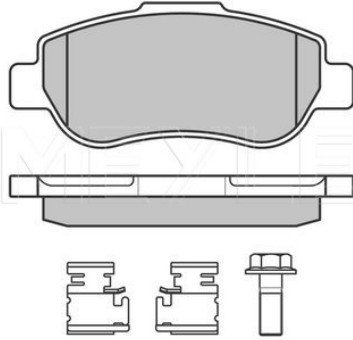

025 240 7217/W | MBP0515

Brake pad set

Notes

Thickness [mm]
Height 2 [mm]
Width [mm]
Warning Contact Length [mm]
Brake System

incl. wear warning contact
17.9
51.7
122.8
198
Bosch
with anti-squeak plate
Front Axle

References

1 559 697
1 731 171
1 736 937
1 778 384

9S51-2K021-AA
BS51-2K021-AA
ME9S5J-2K021-AA
ME9S5J-2K021-AB

Application info

KA II (10/08-05/16)