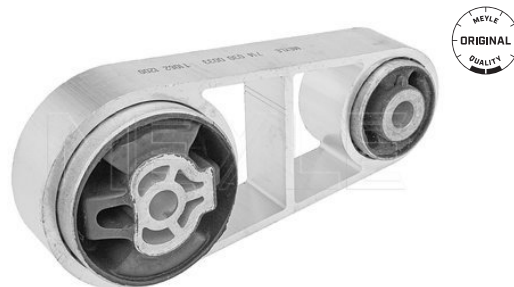

Engine mount

714 030 0023 | MEM0986

Application info

Focus II (10/03--)

C-Max I (02/07-09/10)

Engine mount

714 030 0033 | MEM0842

Notes

Rubber-Metal Mount
Aluminium
for manual transmission
Lower
Body side
Torsion Bar at bracket

References

1 115 195
1 152 888
1 232 112

1 327 579
1 351 679
1S71-6P082-BG

Application info

Mondeo III (10/00-09/07)

Engine mount

714 130 0012 | MEM0750