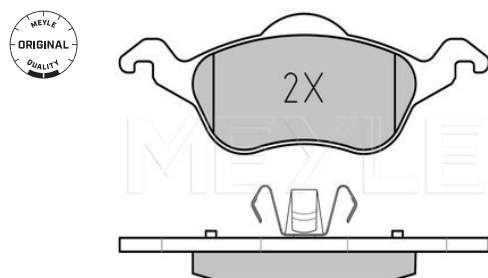

025 231 5419 | MBP0274

Brake pad set

Notes

Thickness [mm]
Height 2 [mm]
Height 1 [mm]
Width [mm]
Brake System

excl. wear warning contact
18.8
58.3
60.7
177.8
ATE
with anti-squeak plate
Front Axle

References

1 064 230	1 763 301
1 075 558	98AB-2K021-AD
1 107 697	98AX-2K021-AD
1 136 519	98AX-2K021-AE
1 151 049	98AX-2K021-AF
1 425 406	98AX-2K021-AG
1 682 498	ME98AJ2K021AJ

Application info

Focus I [08/98-11/09]