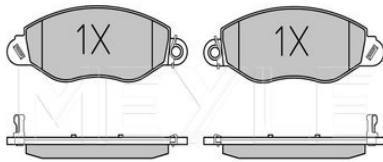

025 234 3418/W | MBP0345

Brake pad set

Notes

Thickness [mm]
Height [mm]
Width [mm]
Brake System

with acoustic wear warning
18.3
64
168.4
Bosch
with anti-squeak plate
Front Axle

References

1 144 288
1 318 147
1 465 168
1C15-2K021-AD
1C1J-2K021-AA

1C1J-2K021-AB
1C1J-2K021-AC
4 095 132
4 114 749

Application info

Transit '00 [01/00-05/06]