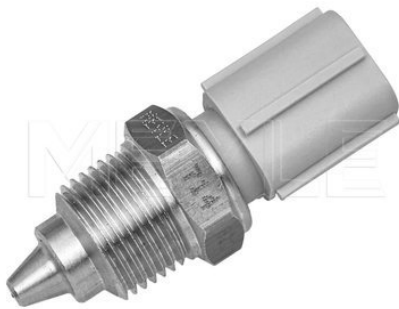

Application info

Transit '00 (01/00-05/06)

Transit '06 (04/06-12/14)

714 821 0005 | MEX0776

Sender unit, coolant temperature

Notes

Spanner Size	19
Thread Size	3/8x18 NPTF
Operating voltage [V]	12
Number of pins	2