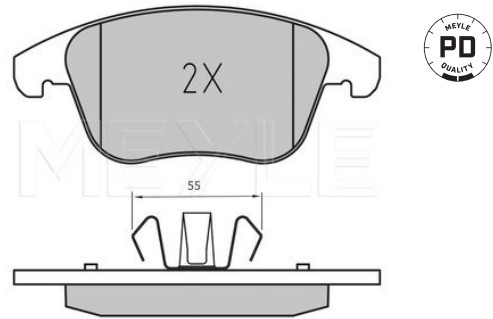

Brake pad set

025 222 6920/PD | MBP1750PD

Notes

Quality	with acoustic wear warning PREMIUM
Thickness 2 [mm]	20.1
Thickness 1 [mm]	19.4
Height 2 [mm]	66.4
Height 1 [mm]	76
Width 2 [mm]	155.4
Number of wear indicators [per axle]	2
Width 1 [mm]	155.9
Brake System	ATE with anti-squeak plate Front Axle

References

1 860 105	DG9C-2001-BF
1 917 494	DG9C-2K021-EC
2 014 119	DG9C-2K021-ED
5 601 729	DG9C-2K021-EE

Application info

Mondeo V [09/12--]
Galaxy III [01/15--]

S-Max II [01/15--]

Brake pad set

025 205 5617 | MBP1891

Notes

Thickness [mm]	with acoustic wear warning 17.5
Height [mm]	64.3
Width [mm]	155 Front Axle

References

2 209 149	KTJX612K021AEA
2 210 416	KTJX612K021AEB
2 382 272	KTJX612K021AEC
2 454 601	KTJX612K021AED

Application info

Focus IV [01/18--]
Kuga III [07/19--]

Puma [09/19--]

3