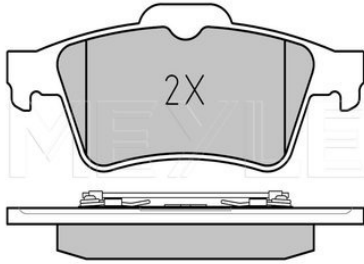

025 234 8216 | MBP0357

Brake pad set

Notes

Thickness [mm]
Height [mm]
Width [mm]
Brake System

not prepared for wear indicator
16.5
51.9
123
ATE
with anti-squeak plate
Rear Axle

References

2T142M008AA

43 87 371

Application info

Tourneo '02 (06/02-12/13)

Transit '02 (06/02--)