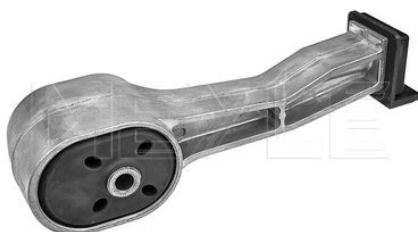

714 136 0002 | MHF0047

Hydraulic filter, A/T

Application info

Galaxy II [05/06-06/15]
S-Max I [05/06-12/14]
Focus II [10/03--]
Mondeo IV [03/07-01/15]
C-Max I [02/07-09/10]

Kuga I [02/08-11/12]
C-Max II [04/10--]
Focus III [07/10--]
Kuga II [05/12--]

100 399 1035 | MEM0246

Mount, automatic transmission

Notes

Rubber-Metal Mount
Rear

References

1 089 033

Application info

Galaxy I [03/95-05/06]