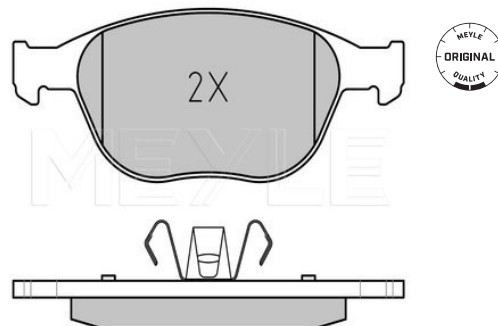

Brake pad set

025 234 4017 | MBP0346

Notes

Thickness [mm]	excl. wear warning contact 17.6
Height 2 [mm]	67.3
Height 1 [mm]	62.5
Width [mm]	156.4
Brake System	ATE with anti-squeak plate Front Axle

References

1 355 950	4 346 371
1 359 884	4 387 361
1 360 303	4 427 737
1 763 678	4M5J-2K021-AA
2 177 227	5S6Y-2K021-AA
2M5V-2K021-AA	ME2T1J2K021AA
2T14-2K021-AC	ME2T1J2K021AB
2T1J-2K021-AA