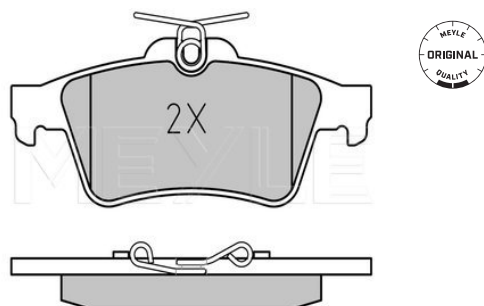

Brake pad set

025 241 3716 | MBP0531

Notes

with spring
not prepared for wear indicator

Thickness [mm] 16.1
Height [mm] 51.9
Width [mm] 123
Brake System ATE
with anti-squeak plate
Rear Axle

References

1 360 304 2T1J-2M008-AA
1 763 677 ME2T1J-2M008-AA
2 177 229 ME2T1J2M008AB

Application info

Tourneo '02 [06/02-12/13]

Transit '02 [06/02--]

Brake pad set

025 241 3716/PD | MBP0531PD

Notes

with spring
not prepared for wear indicator

Quality PREMIUM
Thickness [mm] 16.1
Height [mm] 51.9
Width [mm] 123
Brake System ATE
with anti-squeak plate
Rear Axle