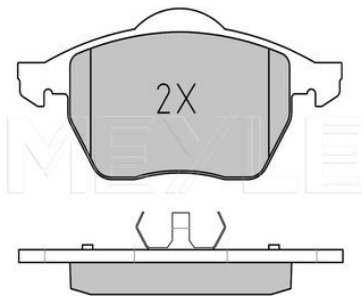

025 218 4819 | MBP0205

Brake pad set

Notes

Thickness [mm]
Height [mm]
Width [mm]
Brake System

prepared for wear indicator
19.7
74
156.4
ATE
with anti-squeak plate
Front Axle

References

1 001 095
1 027 703
1 031 843

1 144 180
95VW-2K021-AA
95VWX2K021AA

Application info

Galaxy I [03/95-05/06]

Galaxy II [05/06-06/15]