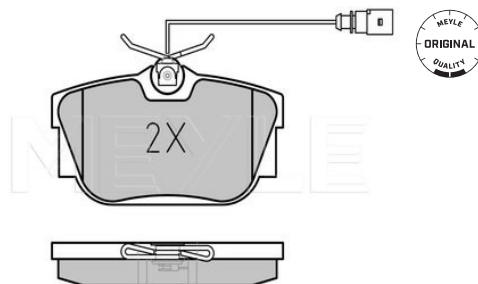

References

1 109 015	1 386 603
1 133 448	5M21-2M008-BB
1 205 697	YM21-2M008-BA
1 207 518	YM2J-2M008-AA
1 343 513	YM2J-2M008-BA