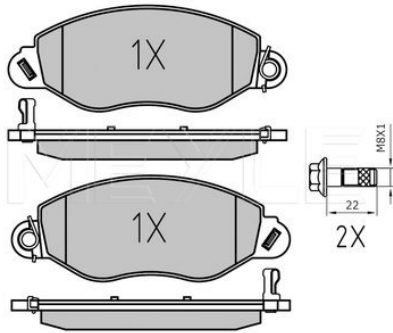

025 234 3418/PD | MBP0792PD

Brake pad set

Notes

Quality
Thickness [mm]
Height [mm]
Width [mm]
Brake System

with acoustic wear warning
PREMIUM
18.3
64
168.4
Bosch
with anti-squeak plate
Front Axle

References

1 144 288
1 318 147
1 465 168
1C15-2K021-AD
1C1J-2K021-AA

1C1J-2K021-AB
1C1J-2K021-AC
4 095 132
4 114 749

Application info

Transit '00 [01/00-05/06]