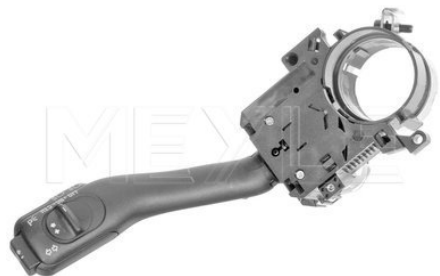

100 953 0021 | MSW0053

Column switch

Notes

Black
with park light function
with headlight flasher
with light dimmer function
with indicator function

Number of pins
Voltage [V]

17
12
for vehicles with cruise con-
trol

References

1 108 820

1 121 527