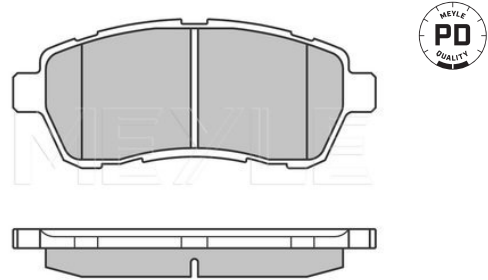

Brake pad set

025 242 8316/PD | MBP0555PD

Notes

Quality	with accessories
Thickness [mm]	with acoustic wear warning
Height [mm]	PREMIUM
Width [mm]	16.5
Number of wear indicators [per axle]	51.7
Brake System	125.6
	2
	TRW
	with bolts/screws
	with anti-squeak plate
	Front Axle