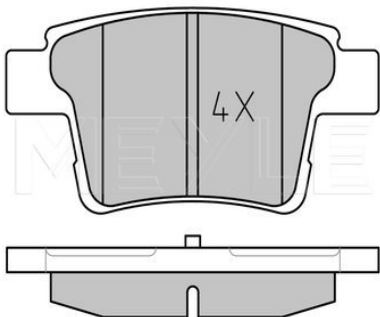

025 242 6017 | MBP0549

Brake pad set

Notes

Thickness [mm]
Height [mm]
Width [mm]
Brake System

excl. wear warning contact
17.1
50.4
101.8
Bosch
with anti-squeak plate
Rear Axle

References

1 356 392
1 521 329
1 522 073

4S71-2M008-AB
ME4S7J-2M008-AB

Application info

Mondeo III [10/00-09/07]