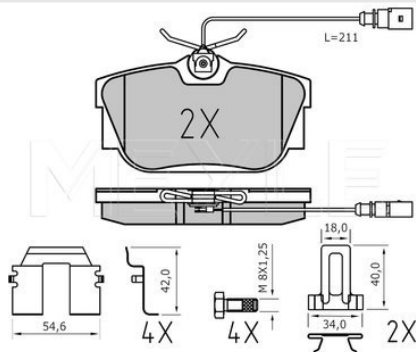

025 234 4616/PD | MBP0793PD

Brake pad set

Notes

Quality	with accessories
Thickness [mm]	incl. wear warning contact
Height [mm]	PREMIUM
Width [mm]	16.4
Warning Contact Length [mm]	51.2
Number of wear indicators [per axle]	94.8
Brake System	190
	2
	TRW
	with bolts/screws
	with anti-squeak plate
	Rear Axle

References

1 133 448	5M21-2M008-BB
1 205 697	YM21-2M008-BA
1 207 518	YM2J-2M008-AA
1 345 339	YM2J-2M008-BA

Application info

Galaxy I [03/95-05/06]