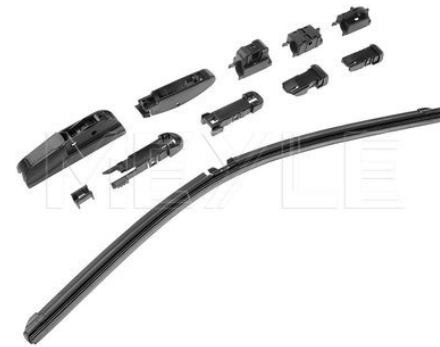

029 425 1700 | MBL0026

Wiper Blade

Notes

Observe service information
Length [in]
Length [mm]

Flat wiper blade
17
425
Front

Application info

Focus II (10/03--)

KA I (09/96-11/08)