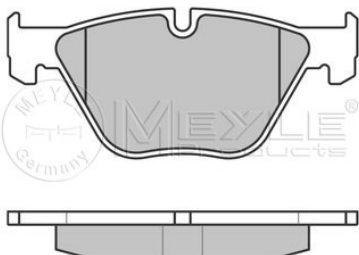

Brake pad set

Notes

Thickness [mm]
Height [mm]
Width [mm]
Brake System

prepared for wear indicator
20.3
68.3
155.1
ATE
with anti-squeak plate
Front Axle

References

34 11 6 780 711

Application info

3 (E90, E91, E92, E93) (01/05-05/12)

X1 (E84) (03/09--)

025 233 1320/PD

34 11 6 780 711