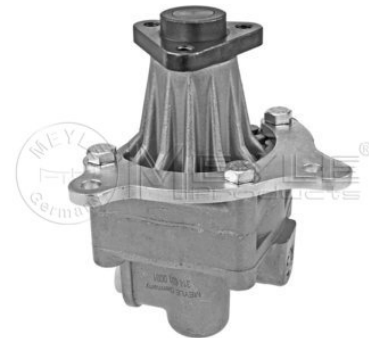

Application info

3 (E36) (09/90-08/00)

Hydraulic pump, P/S

314 631 0002

32 41 6 756 582

Notes

Hydraulic
Aluminium