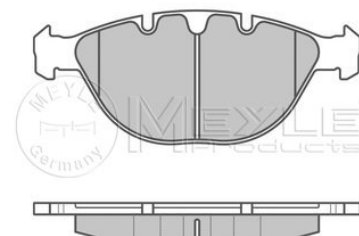

Notes

Quality	prepared for wear indicator PREMIUM
Thickness [mm]	20.8
Height [mm]	79
Width [mm]	193
Brake System	ATE with anti-squeak plate Front Axle