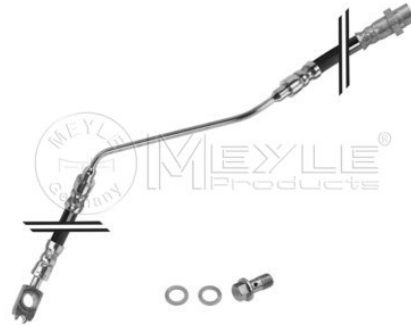

Brake hose

314 525 0000/S

34 30 1 165 766

Notes

Inner thread [mm]	with seal
Outer thread [mm]	M10x1
Connector type	M10x1
Length [mm]	Banjo fitting
	570
Required quantity	with hollow screw
	1
	Right
	Rear Axle

References

34 30 1 165 766

Counterpart

314 525 0006/S