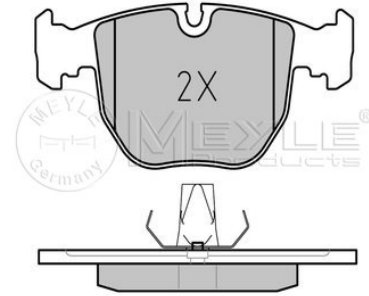

Brake pad set

025 214 8619

34 11 3 427 503

Notes

Thickness [mm]	18.9
Height [mm]	73.3
Width [mm]	156.3
Brake System	ATE with anti-squeak plate Front Axle

References

34 11 1 163 307	34 11 3 427 503
34 11 1 165 227	34 11 6 761 252
34 11 2 229 031