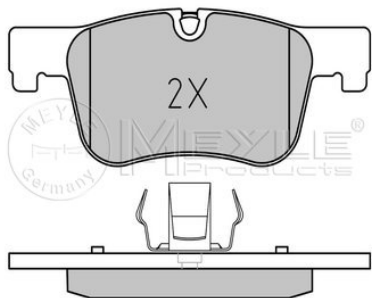

**Notes**

Quality  
Thickness [mm]  
Height [mm]  
Width 2 [mm]  
Width 1 [mm]  
Brake System

prepared for wear indicator  
PREMIUM  
18.2  
61.6  
156.7  
155.7  
ATE  
with anti-squeak plate  
Front Axle