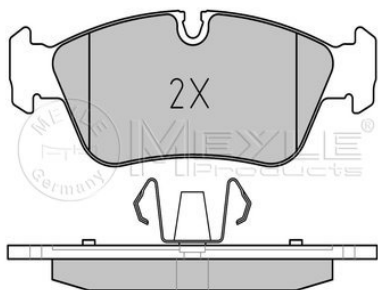

**Brake pad set**

**Notes**

Quality  
Thickness [mm]  
Height [mm]  
Width 2 [mm]  
Width 1 [mm]  
Brake System

prepared for wear indicator  
PREMIUM  
17.5  
57.6  
149.3  
150.2  
ATE - Teves  
with anti-squeak plate  
Front Axle