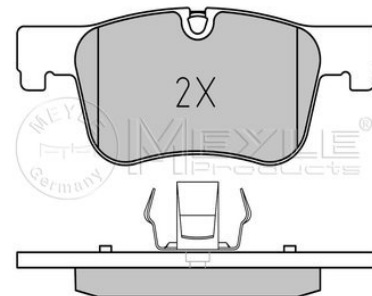

References

34 11 6 850 568

Application info

1 (F20, F21) (11/10--)
3 (F30, F31) (10/11--)

3 (F34) (03/13--)
4 (F32, F33, F36) (07/13--)