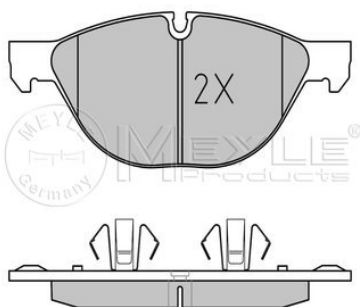

34 11 6 791 514

**Application info**

X5 (E70) (02/07-03/10)

X6 (E71) (05/08--)

**025 241 7219/PD**  
34 11 6 791 514

**Brake pad set**

**Notes**

Quality  
Thickness [mm]  
Height [mm]  
Width [mm]  
Brake System