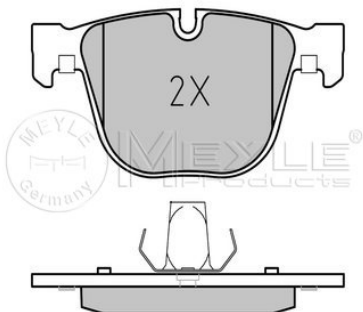

Brake pad set

Notes

Quality
Thickness [mm]
Height [mm]
Width [mm]
Brake System

excl. wear warning contact
PREMIUM
16.9
67.9
139.7
ATW
with anti-squeak plate
Rear Axle

References

34 21 6 775 342

34 21 6 790 966

Application info

5 (F07) (10/09-12/10)

7 (F01, F02, F03, F04) (06/08--)