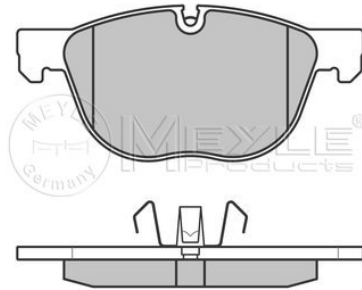

Brake pad set

025 241 7019

34 11 6 852 253

Notes

Thickness [mm]	19.7
Height [mm]	76.8
Width 2 [mm]	170.1
Width 1 [mm]	171.1
Brake System	ATE with anti-squeak plate Front Axle

References

34 11 4 074 370	34 11 6 779 293
34 11 6 778 403	34 11 6 852 253

Application info

X5 (E70) (02/07-03/10)	X6 (E71) (05/08--)
X5 (F15) (11/12--)	

Brake pad set

025 241 7019/PD

34 11 6 852 253

Notes

Quality	prepared for wear indicator PREMIUM
Thickness [mm]	19.7
Height [mm]	76.8
Width 2 [mm]	170.1
Width 1 [mm]	171.1
Brake System	ATE with anti-squeak plate Front Axle