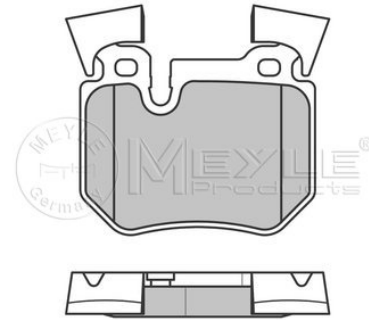

**Brake pad set**
**025 243 1517**

34 21 6 784 808

**Notes**

Thickness [mm] 17.1  
 Height [mm] 76.2  
 Width [mm] 86.95  
 Brake System Brembo  
 with anti-squeak plate  
 Rear Axle

excl. wear warning contact  
 prepared for wear indicator