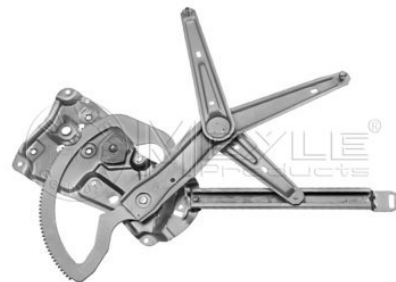

**Window lifter**
**314 909 0002**  
 51 33 1 977 610

**Notes**

 without electric motor  
 Electric  
 Right Front

**References**

51 33 1 977 610

**Counterpart**

314 909 0000

**Application info**