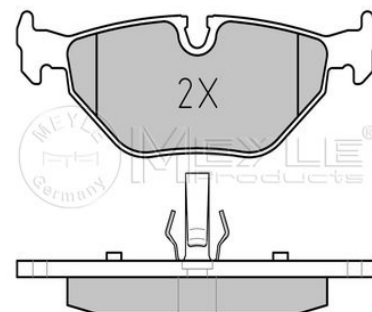

References

34 21 1 160 340	34 21 1 165 235
34 21 1 160 533	34 21 6 750 190
34 21 1 161 455	34 21 6 761 239
34 21 1 164 499	34 21 6 761 241
34 21 1 164 501	34 21 6 778 168