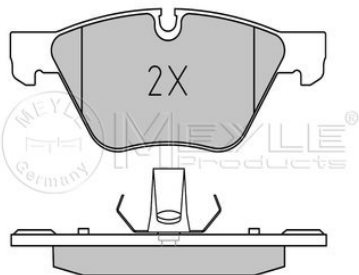

**Notes**

Quality  
Thickness/Strength 2 [mm]  
Thickness/Strength 1 [mm]  
Height 2 [mm]  
Height 1 [mm]  
Width 2 [mm]  
Width 1 [mm]  
Brake System

prepared for wear indicator  
PREMIUM  
20.3  
19.3  
63.7  
63.5  
154.6  
155.1  
ATE  
with anti-squeak plate  
Front Axle