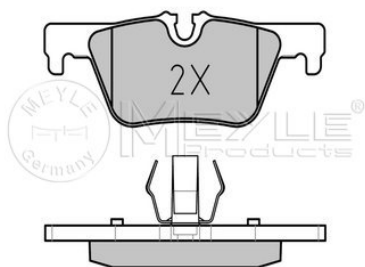

**Brake pad set**

**Notes**

- Thickness [mm]
- Height 2 [mm]
- Height 1 [mm]
- Width [mm]
- Brake System

prepared for wear indicator  
17.2  
45.3  
46.7  
123.1  
Teves  
with anti-squeak plate  
Rear Axle