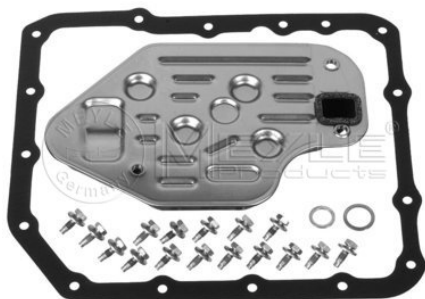

3

**300 241 1106/S**

24 11 1 218 899

**Hydraulic filter kit, A/T**

**Notes**

Number of mounting bores	16
Transmission Type	Kit with seal 4L30E Automatic Transmission, 4-speed
Manufacturer Restriction	GM with fastening material