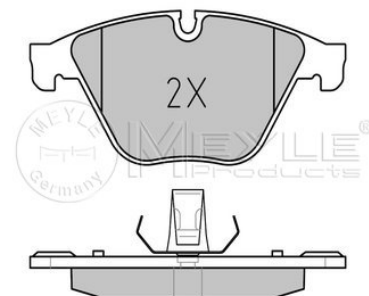

**Brake pad set**
**025 246 8820**

34 11 6 850 885

**Notes**

 Thickness [mm]  
 Height [mm]  
 Width [mm]  
 Brake System

 prepared for wear indicator  
 20.3  
 68.3  
 155.1  
 ATE  
 with anti-squeak plate  
 Front Axle