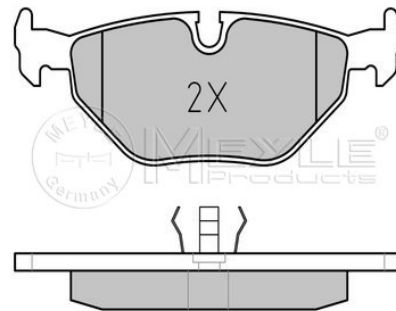

Quality	prepared for wear indicator
Thickness [mm]	PREMIUM
Height [mm]	17.3
Width [mm]	44.9
Brake System	123.2
	ATE
	with anti-squeak plate
	Rear Axle

**References**

34 21 1 162 446	34 21 6 761 238
34 21 1 165 233	