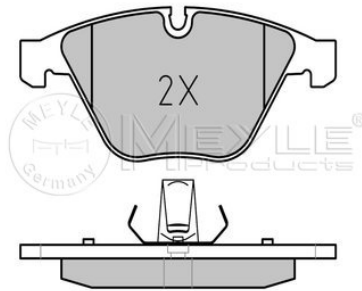

Brake pad set

025 241 6120

34 11 6 794 917

+ Application info

3 (E90, E91, E92, E93) (01/05-05/12)
X1 (E84) (03/09--)

Z4 (E89) (05/09--)

Brake pad set

025 241 6120/PD

34 11 6 794 917

Notes

Quality
Thickness [mm]
Height [mm]
Width [mm]
Brake System

excl. wear warning contact
prepared for wear indicator
PREMIUM
20.3
68.3
155.1
ATE
with anti-squeak plate
Front Axle

References

34 11 6 776 161
34 11 6 783 542

34 11 6 794 917

Application info

3 (E90, E91, E92, E93) (01/05-05/12)
X1 (E84) (03/09--)

Z4 (E89) (05/09--)

Brake pad set

025 255 0618

34 11 6 850 568

Notes

Thickness [mm]
Height [mm]
Width 2 [mm]
Width 1 [mm]
Brake System

prepared for wear indicator
18.2
61.6
156.7
155.7
ATE
with anti-squeak plate
Front Axle