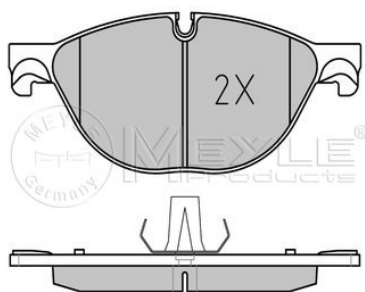

025 246 8820/PD

34 11 6 850 885

Brake pad set

Application info

5 (F07) (10/09-12/10)
5 (F10, F11) (03/10-12/11)

6 (F12, F13) (11/10-12/12)
7 (F01, F02, F03, F04) (06/08--)

Notes

Thickness/Strength 2 [mm]
Thickness/Strength 1 [mm]
Height [mm]
Width 2 [mm]
Width 1 [mm]
Brake System

prepared for wear indicator
18.9
20
79.5
193.3
192.5
ATE
with anti-squeak plate
Front Axle

References

34 11 6 775 318
34 11 6 775 322

34 11 6 851 269

Application info

5 (F07) (10/09-12/10)
5 (F10, F11) (03/10-12/11)

6 (F12, F13) (11/10-12/12)
7 (F01, F02, F03, F04) (06/08--)

025 250 4519/PD

34 11 6 851 269

Brake pad set

Notes

Quality
Thickness/Strength 2 [mm]
Thickness/Strength 1 [mm]
Height [mm]
Width 2 [mm]
Width 1 [mm]
Brake System

prepared for wear indicator
PREMIUM
18.9
20
79.5
193.3
192.5
ATE
with anti-squeak plate
Front Axle

References

34 11 6 775 318
34 11 6 775 322

34 11 6 851 269

Application info

5 (F07) (10/09-12/10)
5 (F10, F11) (03/10-12/11)

6 (F12, F13) (11/10-12/12)
7 (F01, F02, F03, F04) (06/08--)

2