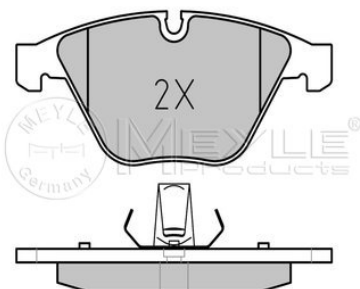

**025 241 6120**  
34 11 6 794 917

**Brake pad set**

**Notes**

Thickness [mm]  
Height [mm]  
Width [mm]  
Brake System

excl. wear warning contact  
prepared for wear indicator  
20.3  
68.3  
155.1  
ATE  
with anti-squeak plate  
Front Axle