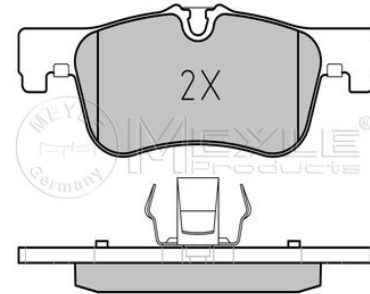

34 11 6 858 910

**Notes**

Quality	prepared for wear indicator PREMIUM
Thickness [mm]	18.2
Height 2 [mm]	59.8
Height 1 [mm]	57.9
Width 2 [mm]	156.7
Width 1 [mm]	155.7
Brake System	ATE with anti-squeak plate Front Axle