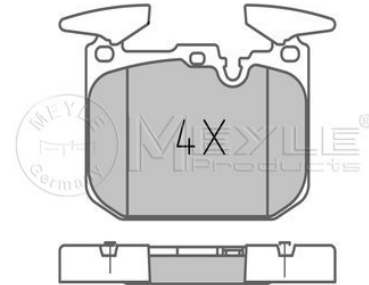

Brake pad set

025 250 2818/PD

34 11 6 850 850

Notes

Quality
Thickness [mm]
Height [mm]
Width [mm]

prepared for wear indicator
Disc Brake
PREMIUM
17.5
92
113
with anti-squeak plate
Front Axle