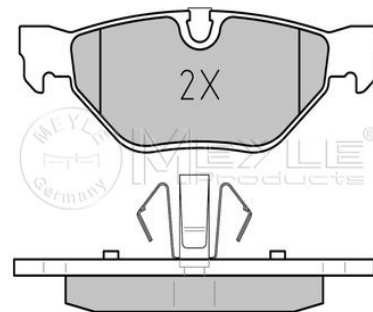

References

34 21 6 767 148

34 21 6 773 161

34 21 6 767 150

34 21 6 774 692

Application info

1 (E81, E82, E87, E88) (11/03-09/12)

X1 (E84) (03/09--)

3 (E90, E91, E92, E93) (01/05-05/12)