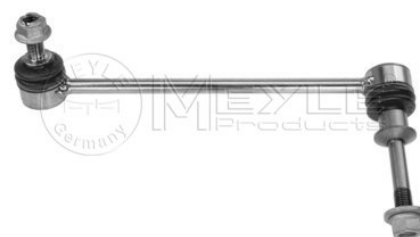

References

37 11 6 771 930
37 11 6 857 628

Coupling Rod
for vehicles with active stabilizer
M12x1,5
M12x1,5
248
Front Axle Right