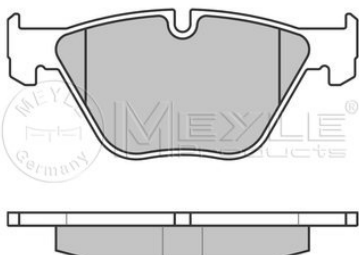

Brake pad set

Notes

Quality
Thickness [mm]
Height [mm]
Width [mm]
Brake System

prepared for wear indicator
PREMIUM
20.3
68.3
155.1
ATE
with anti-squeak plate
Front Axle

References

34 11 6 780 711