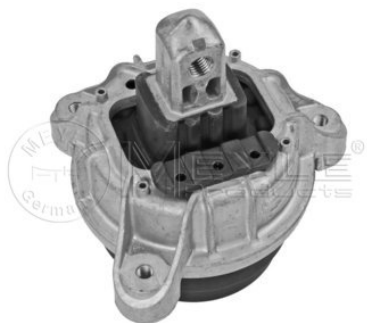

Engine mount

Notes

Hydro Bearing

References

22 11 6 785 601

Application info

5 (F07) (10/09-12/10)

5 (F10, F11) (03/10-12/11)

314 030 0011
22 11 6 785 602