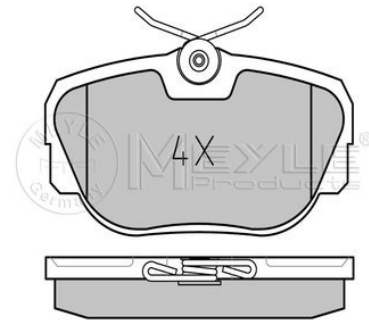

**Application info**

3 (E30) (09/82-06/94)

Z1 (06/88-06/91)

2

**025 206 2919**  
34112226084

**Brake pad set**

**Notes**

Thickness [mm]  
Height [mm]  
Width [mm]  
Brake System