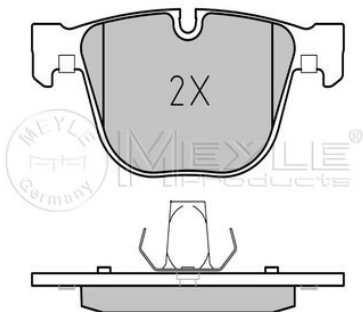

025 245 5918/PD

34 21 6 788 275

Brake pad set

+ Application info
Z4 (E89) (05/09--)

025 237 3116

34 21 6 790 966

Brake pad set

Notes

Thickness [mm]
Height [mm]
Width [mm]
Brake System

excl. wear warning contact
16.9
67.9
139.7
ATE
with anti-squeak plate
Rear Axle

References

34 21 6 775 342

34 21 6 790 966

Application info

5 (F07) (10/09-12/10)

7 (F01, F02, F03, F04) (06/08--)

025 237 3116/PD

34 21 6 790 966