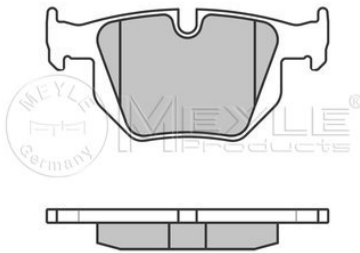

025 235 5017
34 21 6 775 678

Brake pad set

Notes

Thickness [mm]
Height [mm]
Width [mm]
Brake System

prepared for wear indicator
17.3
57.9
123
ATE
with anti-squeak plate
Rear Axle

References

34 21 6 769 105
34 21 6 775 678

34 21 6 791 938

Application info

3 (E90, E91, E92, E93) (01/05-05/12)

X1 (E84) (03/09--)