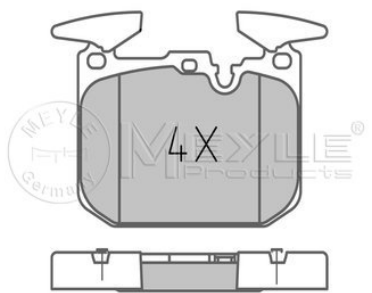

Brake pad set

Notes

Thickness [mm]
Height [mm]
Width [mm]

prepared for wear indicator
Disc Brake
17.5
92
113
with anti-squeak plate
Front Axle

References

34 11 6 850 850
34 11 6 857 968
34 11 6 859 066

34 11 6 859 282
34 11 6 865 460

Application info

1 (F20, F21) (11/10--)
2 (F22, F23) (10/13--)
3 (F30, F31) (10/11--)

3 (F34) (03/13--)
4 (F32, F33, F36) (07/13--)