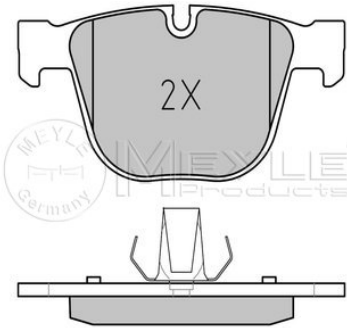

Brake pad set

025 237 3017/PD

34 21 2 283 366

Notes

Quality	excl. wear warning contact PREMIUM
Thickness [mm]	16.6
Height [mm]	67.7
Width 2 [mm]	139.3
Width 1 [mm]	139.5
Brake System	ATE with anti-squeak plate Rear Axle

References

34 11 0 301 476	34 21 2 284 685
34 11 6 763 305	34 21 6 757 536
34 21 0 403 290	34 21 6 761 286
34 21 2 283 366	34 21 6 768 471
34 21 2 284 296	

Application info

1 (E81, E82, E87, E88) (11/03-09/12)	7 (E65, E66) (11/01-08/05)
3 (E90, E91, E92, E93) (01/05-05/12)	X5 (E70) (02/07-03/10)
5 (E60, E61) (07/03-08/10)	X5 (F15) (11/12--)
6 (E63, E64) (01/04--)	X6 (E71) (05/08--)

Brake pad set

025 247 0318

34 21 2 284 389

Notes

Thickness [mm]	prepared for wear indicator 18
Height 2 [mm]	65.5
Height 1 [mm]	72.4
Width [mm]	116
Brake System	TRW with anti-squeak plate Rear Axle