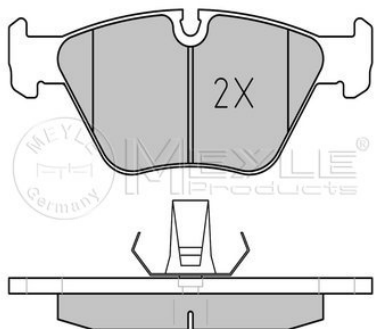

**Notes**

Quality  
Thickness [mm]  
Height 2 [mm]  
Height 1 [mm]  
Width 2 [mm]  
Width 1 [mm]  
Brake System

prepared for wear indicator  
PREMIUM  
19.9  
63.7  
63.6  
154.7  
155.15  
ATE  
with anti-squeak plate  
Front Axle