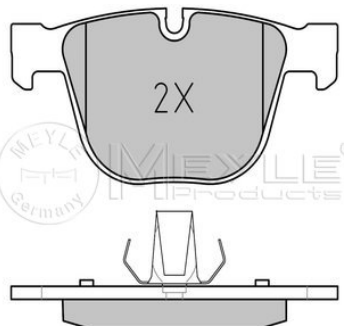

**Application info**

3 (E30) (09/82-06/94)  
3 (E36) (09/90-08/00)  
5 (E34) (12/87-01/97)

7 (E32) (09/86-09/94)  
Z1 (06/88-06/91)  
Z3 (E36/7, E36/8) (10/95-06/03)

**025 237 3017**

34 21 2 283 366

**Brake pad set**