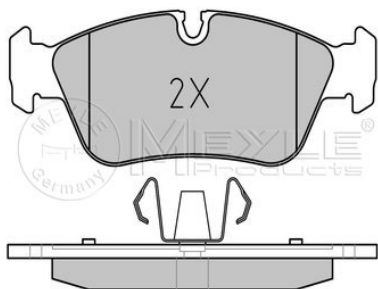

7 (E65, E66) (11/01-08/05)

2

**025 239 3517**

34 11 6 769 763

**Brake pad set**

**Notes**

Thickness [mm]  
Height [mm]  
Width 2 [mm]  
Width 1 [mm]  
Brake System

prepared for wear indicator  
17.5  
57.6  
149.3  
150.2  
ATE - Teves  
with anti-squeak plate  
Front Axle