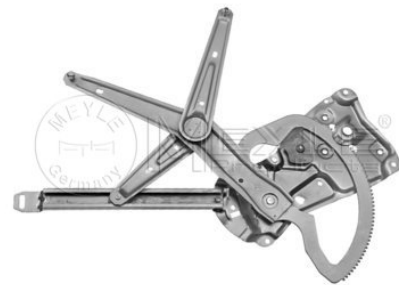

**Notes**

 without electric motor  
 Electric  
 Left Front

**References**

51 33 1 977 609

**Counterpart**

314 909 0002

**Application info**

3 (E36) (09/90-08/00)