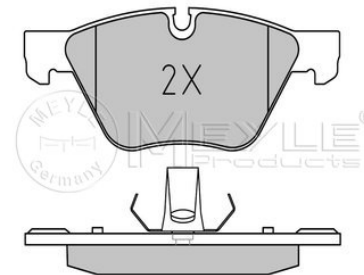

References

34 11 6 775 310	34 11 6 858 047
34 11 6 856 591	

Application info

5 (F10, F11) (03/10-12/11)