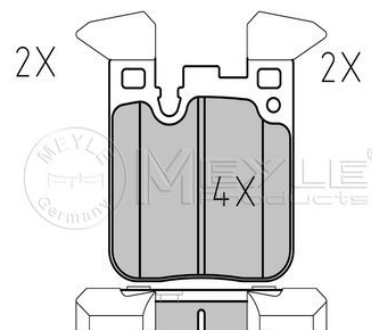

References

34 21 6 855 474