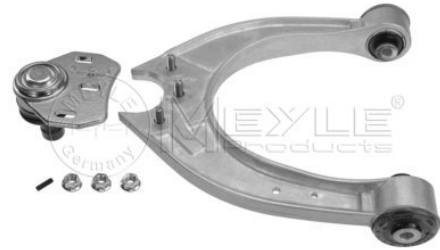

Control arm

316 050 0044/HD

31 12 6 775 967

Notes

Camber correction [min.]	30
Camber correction [min.]	-30
	Aluminium
	with rubber mounting
	with ball joint
	Control Arm
	Adjustable
	Upper
	Front Axle Right
	Front Axle Left

Reinforced Version

References

31 12 6 775 967	31 12 6 854 613
31 12 6 779 871	31 12 6 854 614
31 12 6 779 908	31 12 6 857 516

Parts list

316 010 0014	Ball joint
314 610 0008/HD	Control arm bushing

Application info

5 (F07) (10/09-12/10)
5 (F10, F11) (03/10-12/11)
6 (F12, F13) (11/10-12/12)

7 (F01, F02, F03, F04) (06/08--)
i8 (03/14--)

Control arm

316 050 0050

31 12 6 775 971

Notes

Thread Size	Aluminium
Length [mm]	M16x1,5
	398
	with rubber mounting
	Control Arm
	Lower
	Front
	Front Axle Left

References

31 12 6 775 971

Parts list

314 610 0014	Control arm bushing