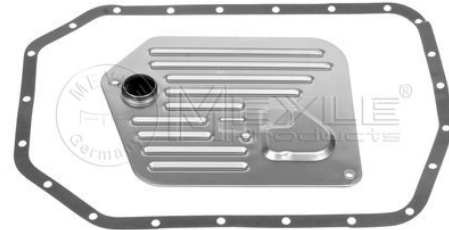

Hydraulic filter kit, A/T

314 137 0001

24 34 1 422 673

Notes

Number of mounting bores 22
Kit
with seal
Transmission Type 5HP24 FLA
Automatic Transmission, 5-speed
Manufacturer Restriction ZF

References

24 34 1 422 673

Parts list

314 139 0002 A/T oil pan gasket
300 243 4107 Hydraulic filter, A/T