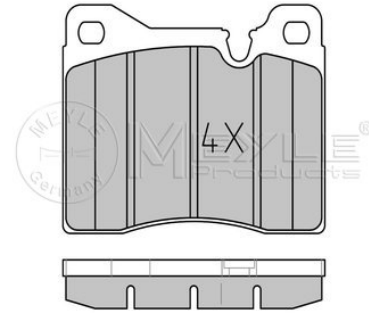

Brake pad set

025 204 3715

34 11 1 160 263

Notes

Thickness [mm]	prepared for wear indicator
Height [mm]	15
Width [mm]	70.5
Brake System	89.8
	ATE
	with anti-squeak plate
	Front Axle

References

34 11 1 103 321	34 11 1 117 979
34 11 1 103 726	34 11 1 159 257
34 11 1 103 744	34 11 1 160 263
34 11 1 111 649