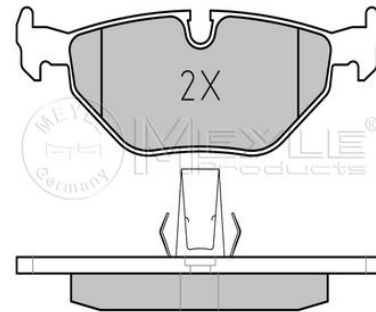

Brake pad set

025 214 8717/PD

34 21 6 761 248

+ Application info

3 (E46) (02/98-12/07)
5 (E39) (11/95-05/04)
7 (E38) (10/94-11/01)
X3 (E83) (01/04-12/08)

X5 (E53) (05/00--)
Z4 (E85) (02/03--)
Z4 (E86) (03/06--)
Z8 (E52) (06/00-06/03)

Brake pad set

025 216 9117

34 21 6 761 281

Notes

Thickness [mm]	prepared for wear indicator
Height [mm]	17.3
Width [mm]	44.9
Brake System	123.2
	ATE
	with anti-squeak plate
	Rear Axle

References

34 21 1 163 395	34 21 6 761 281

Application info

5 (E39) (11/95-05/04)

Brake pad set

025 216 9117/PD

34 21 6 761 281

Notes

Quality	prepared for wear indicator
Thickness [mm]	PREMIUM
Height [mm]	17.3
Width [mm]	44.9
Brake System	123.2
	ATE
	with anti-squeak plate
	Rear Axle