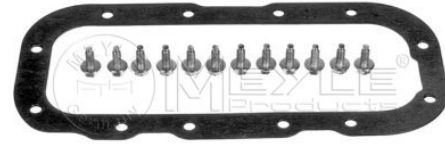

A/T oil pan gasket

300 241 1401

24 11 1 421 599

Notes

No. of holes 1	12 Piece Cork Duroplast
Transmission Type	4L30E Automatic Transmission, 4-speed
Manufacturer Restriction	GM with fastening material