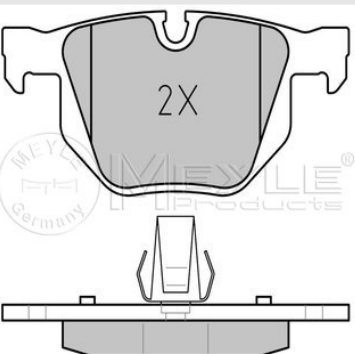

Brake pad set

Notes

Thickness [mm]
Height 2 [mm]
Height 1 [mm]
Width [mm]
Brake System

prepared for wear indicator
16.9
59.1
58.3
121.8
ATE
with anti-squeak plate
Rear Axle

References

34 21 6 763 043

34 21 6 763 044