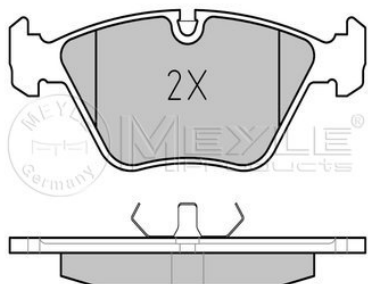

Brake pad set

Notes

Thickness [mm]
Height [mm]
Width [mm]
Brake System

prepared for wear indicator
20
63.7
156.3
ATE
with anti-squeak plate
Front Axle

References

34 11 1 153 910	34 11 1 159 279
34 11 1 157 039	34 11 1 160 450
34 11 1 157 569	34 11 1 160 459
34 11 1 157 570	34 11 1 162 535
34 11 1 157 813	34 11 2 228 248
34 11 1 158 265	34 11 2 229 935
34 11 1 158 267	34 11 2 282 554
34 11 1 159 259	34 11 2 282 555

Application info

3 (E36) (09/90-08/00)
3 (E46) (02/98-12/07)
5 (E34) (12/87-01/97)

7 (E32) (09/86-09/94)
Z3 (E36/7, E36/8) (10/95-06/03)