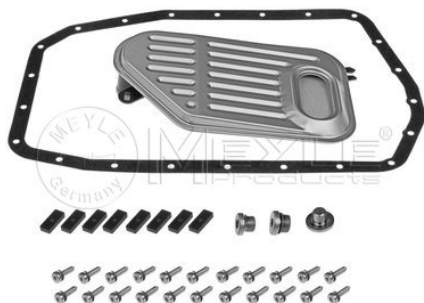

**Application info**

3 (E46) (02/98-12/07)  
5 (E39) (11/95-05/04)

7 (E38) (10/94-11/01)  
Z4 (E85) (02/03--)

**300 135 0001/SK**

24 34 1 423 376

**Parts kit, automatic transm. oil change**

**Notes**

Consult accessories list for recommended additional repairs