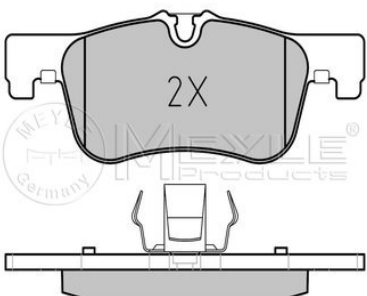

**025 250 1418**

34 11 6 858 910

**Brake pad set**

**Notes**

Thickness [mm]  
Height 2 [mm]  
Height 1 [mm]  
Width 2 [mm]  
Width 1 [mm]  
Brake System

prepared for wear indicator  
18.2  
59.8  
57.9  
156.7  
155.7  
ATE  
with anti-squeak plate  
Front Axle