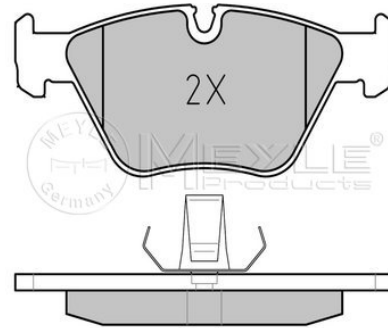

**Notes**

Quality	prepared for wear indicator PREMIUM
Thickness [mm]	19.4
Height 2 [mm]	63.7
Height 1 [mm]	63.6
Width 2 [mm]	156.3
Width 1 [mm]	155.15
Brake System	ATE with anti-squeak plate Front Axle