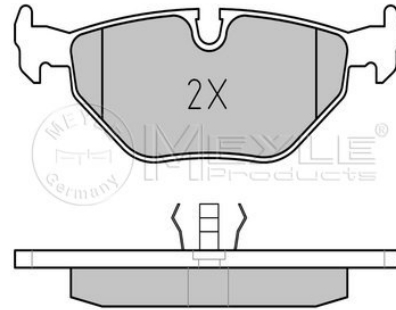

Brake pad set

025 216 0717

34 21 6 761 238

Notes

Thickness [mm]	prepared for wear indicator
Height [mm]	17.3
Width [mm]	44.9
Brake System	123.2
	ATE
	with anti-squeak plate
	Rear Axle

References

34 21 1 162 446	34 21 6 761 238
34 21 1 165 233