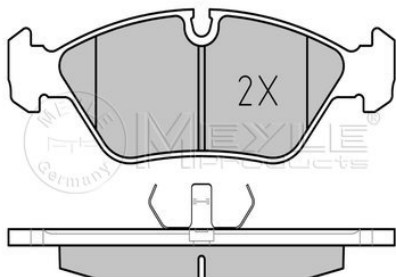

**Application info**

3 (E30) (09/82-06/94)

Z1 (06/88-06/91)

2

**025 206 2919**  
34112226084

**Brake pad set**

**Notes**

Thickness [mm]  
Height [mm]  
Width [mm]  
Brake System