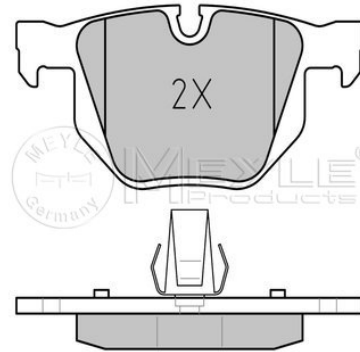

Brake pad set

025 237 3217

34 21 6 763 043

Application info

5 (E60, E61) (07/03-08/10)

6 (E63, E64) (01/04--)

Brake pad set

025 237 3217/PD

34 21 6 763 043

Notes

Quality	prepared for wear indicator
Thickness [mm]	PREMIUM
Height 2 [mm]	16.9
Height 1 [mm]	59.1
Height 1 [mm]	58.3
Width [mm]	121.8
Brake System	ATE
	with anti-squeak plate
	Rear Axle

References

34 21 6 763 043

34 21 6 763 044

Application info

5 (E60, E61) (07/03-08/10)

6 (E63, E64) (01/04--)

Brake pad set

025 239 2617

34 21 6 773 161

Notes

Thickness [mm]	prepared for wear indicator
Height 2 [mm]	16.8
Height 1 [mm]	48.3
Height 1 [mm]	43.7
Width [mm]	123.1
Brake System	ATE
	with anti-squeak plate
	Rear Axle