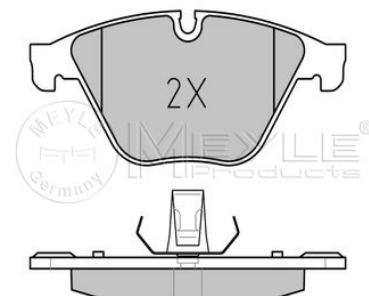

34 11 6 850 885

**Notes**

 Quality  
 Thickness [mm]  
 Height [mm]  
 Width [mm]  
 Brake System

 prepared for wear indicator  
 PREMIUM  
 20.3  
 68.3  
 155.1  
 ATE  
 with anti-squeak plate  
 Front Axle