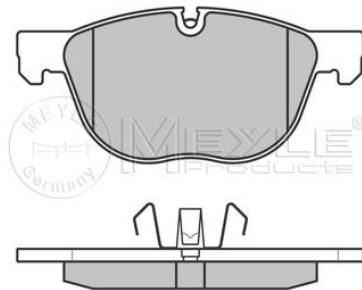

References

34 11 4 074 370	34 11 6 779 293
34 11 6 778 403	34 11 6 852 253

Application info

X5 (E70) (02/07-03/10)	X6 (E71) (05/08--)
X5 (F15) (11/12--)