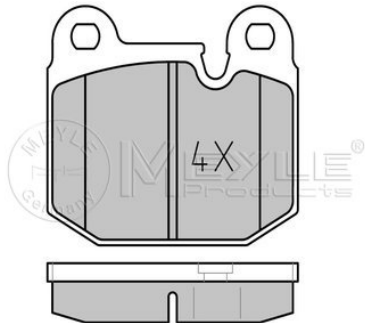

**Brake pad set**

**Notes**

Thickness [mm]	16.5
Height [mm]	65.3
Width [mm]	76.1
Brake System	ATE
	with anti-squeak plate
	Front Axle

**References**

34 11 1 117 002	34 11 1 152 655
34 11 1 150 523	34 11 1 158 270
34 11 1 150 524	34 11 1 159 249
34 11 1 150 527	34 11 1 159 251