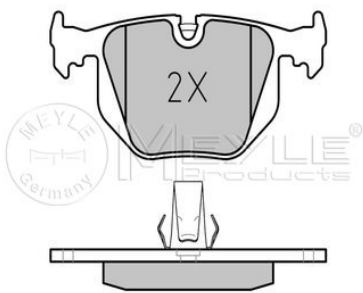

**Brake pad set**

**Notes**

Thickness [mm]  
Height [mm]  
Width [mm]  
Brake System

prepared for wear indicator  
17  
59.4  
123.2  
ATE  
with anti-squeak plate  
Rear Axle

**References**

34 21 1 163 324  
34 21 1 163 326  
34 21 1 164 581  
34 21 1 164 582  
34 21 3 403 241  
34 21 6 750 160