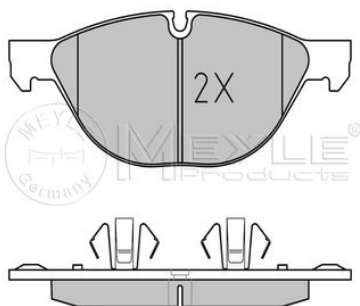

2

025 241 7219
34 11 6 791 514

Brake pad set

Notes

Thickness [mm]
Height [mm]
Width [mm]
Brake System

excl. wear warning contact
19.7
79
192.9
ATE
with anti-squeak plate
Front Axle

References

34 11 6 778 048

34 11 6 791 514

Application info

X5 (E70) (02/07-03/10)

X6 (E71) (05/08--)