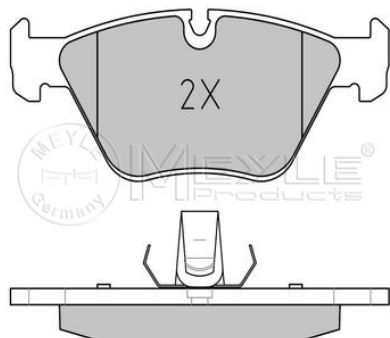

Brake pad set

Notes

Quality	prepared for wear indicator PREMIUM
Thickness [mm]	19.9
Height 2 [mm]	63.7
Height 1 [mm]	64.6
Width 2 [mm]	156.3
Width 1 [mm]	155.2
Brake System	ATE with anti-squeak plate Front Axle

References

34 11 3 404 362	34 11 6 761 243
34 11 6 750 148	34 11 6 779 652
34 11 6 754 705	

Application info

3 (E46) (02/98-12/07)
X3 (E83) (01/04-12/08)

Z4 (E85) (02/03--)
Z4 (E86) (03/06--)