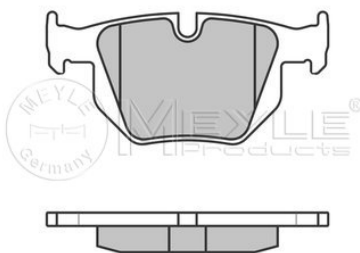

025 235 5017/PD
34 21 6 775 678

Brake pad set

Notes

Quality
Thickness [mm]
Height [mm]
Width [mm]
Brake System

prepared for wear indicator
PREMIUM
17.3
57.9
123
ATE
with anti-squeak plate
Rear Axle

References

34 21 6 769 105
34 21 6 775 678

34 21 6 791 938