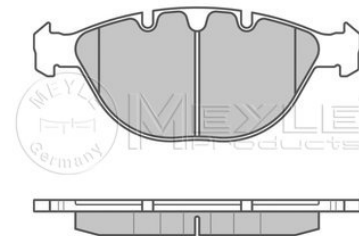

Notes

Thickness [mm]	prepared for wear indicator 20.8
Height [mm]	79
Width [mm]	193
Brake System	ATE with anti-squeak plate Front Axle