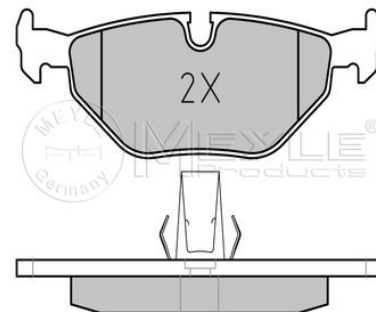

References

34 21 1 163 395	34 21 6 761 281

Application info

5 (E39) (11/95-05/04)