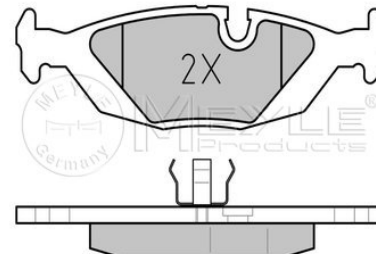

**Brake pad set**
**025 206 7516**

34 21 1 157 925

**Notes**

Thickness [mm]	prepared for wear indicator 16.7
Height [mm]	37.6
Width [mm]	125
Brake System	ATE with anti-squeak plate Rear Axle

**References**