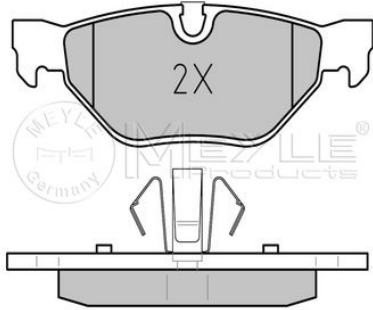

025 239 2617/PD
34 21 6 773 161

Brake pad set

Notes

Quality
Thickness [mm]
Height 2 [mm]
Height 1 [mm]
Width [mm]
Brake System

prepared for wear indicator
PREMIUM
16.8
48.3
43.7
123.1
ATE
with anti-squeak plate
Rear Axle

References

34 21 6 767 148
34 21 6 767 150

34 21 6 773 161
34 21 6 774 692

Application info

1 (E81, E82, E87, E88) (11/03-09/12)
3 (E90, E91, E92, E93) (01/05-05/12)

X1 (E84) (03/09--)