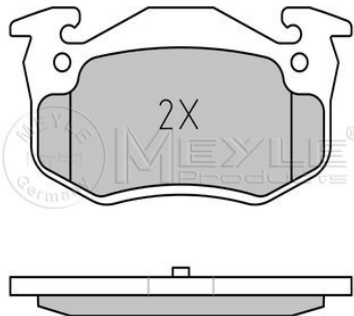

Brake pad set

Notes

Quality
Thickness [mm]
Height [mm]
Width [mm]
Brake System

prepared for wear indicator
PREMIUM
11
54.6
105
Bendix
with anti-squeak plate
Rear Axle

References

7701202210
7701202308
7701202662
7701203668
7701203919

7701204036
7701204626
7701204845
7701207034

Application info

Clio I (05/90-09/98)
Clio II / Thalia (02/98-02/10)
Mégane I / Scénic I (01/96-09/03)

R 19 (01/88-06/01)
Super 5 (10/84-12/96)

2