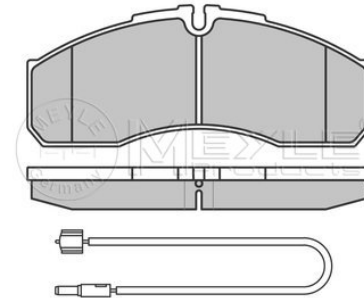

References

50 01 844 748

Application info

Master II (07/98-10/01)

Brake pad set
025 246 7318

6001549803

Notes

Thickness [mm]	not prepared for wear indicator 18
Height [mm]	52.5
Width [mm]	151.3
Brake System	ATE with anti-squeak plate Front Axle