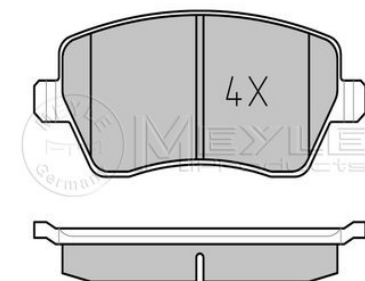

References

410608481R	7701208422