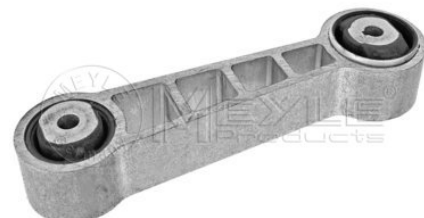

Notes

 Rubber-metal Bearing
 Rear

References

6025304389

Application info

Espace III (11/96-10/02)

16-14 030 0050
6025310282

Engine mount