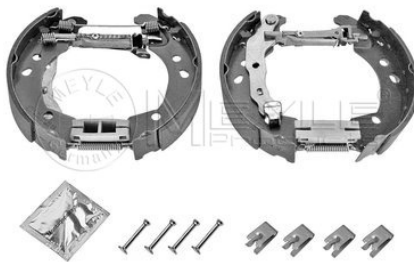

Diameter [mm]
Width [mm]
Brake System

without spring
with lever
203.2
36.5
Lockheed
Rear Axle

References

7701208357

Application info
Clio III / Modus (09/04-08/10)

36-14 533 0005/K
7701208357

Brake shoe kit