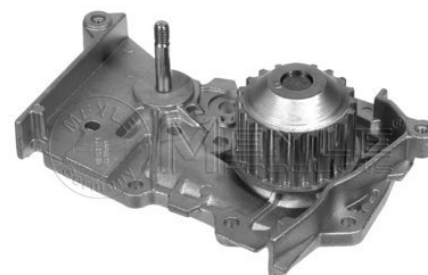

Water pump
16-13 027 0001

8200582675

Notes

 for toothed belt drive
 with seal
 Sealed with SiC/SiC
 20

Quality

Number of Teeth

References

7700105176	8200146297
7700105378	8200582675
7700274330	