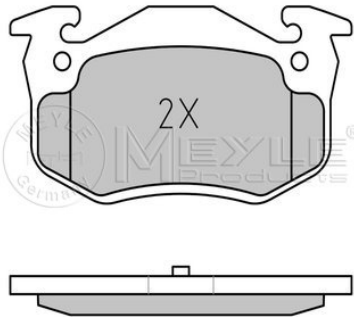

025 218 8818
6025407835

Brake pad set

+ Application info
Espace III (11/96-10/02)

025 209 7311
7701202662

Brake pad set

Notes

Thickness [mm]
Height [mm]
Width [mm]
Brake System

prepared for wear indicator
11
54.6
105
Bendix
with anti-squeak plate
Rear Axle

References

7701202210
7701202308
7701202662
7701203668
7701203919

7701204036
7701204626
7701204845
7701207034

Application info

Clio I (05/90-09/98)
Clio II / Thalia (02/98-02/10)
Mégane I / Scénic I (01/96-09/03)

R 19 (01/88-06/01)
Super 5 (10/84-12/96)

025 209 7311/PD
7701202662