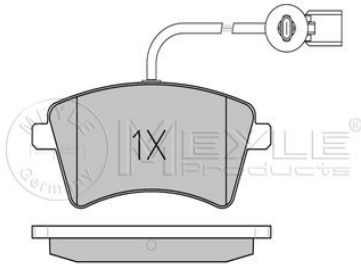

2

025 252 9118
410605649R

Brake pad set

Notes

with integrated wear warning contact
Disc Brake
Thickness [mm] 18.3
Height [mm] 62.1
Width [mm] 131
Number of wear indicators [per axle] 1
Warning Contact Length [mm] 230
Brake System TRW
Front Axle

References

410605649R 7701210174

Application info

Kangoo II (02/08--)