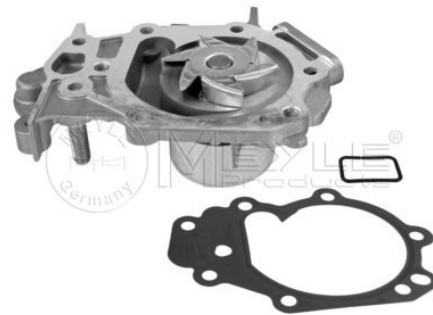

Water pump

16-13 220 0028
210108796R

+ Application info

Fluence (06/05--)
Megane III (11/08--)

Scénic III (02/09--)
Trafic III (05/14--)

Water pump

16-13 220 0027
210109189R

Notes

for toothed belt drive
with seal

References

210109189R
7701478925

8200702762

Application info

Twingo II / Wind (03/07--

Water pump

513 050 0003
7438610035

Notes

for toothed belt drive
with seal
Sealed with SiC/SiC
19

Quality
Number of Teeth