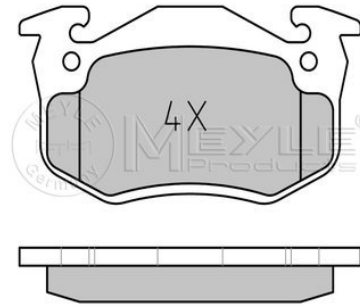

Clio I (05/90-09/98)
Clio II / Thalia (02/98-02/10)
Mégane I / Scénic I (01/96-09/03)

R 19 (01/88-06/01)
Super 5 (10/84-12/96)

2

Brake pad set
025 210 9615/W
7701202891
Notes

Thickness [mm]	incl. wear warning contact 15
Height [mm]	54.6
Width [mm]	105
Number of wear indicators [per axle]	2
Brake System	Bendix with anti-squeak plate Front Axle