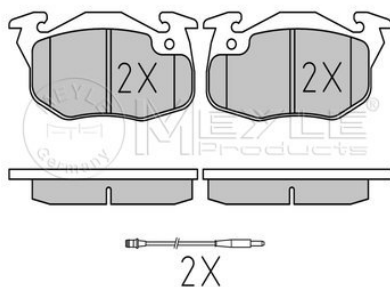

References

5000295329	7701203700
5000815574	

Application info

Master I (07/80-07/98)

025 209 0518/PD
7701204530

Brake pad set

Notes

Quality	PREMIUM	incl. wear warning contact
Thickness [mm]	18	
Height [mm]	54.5	
Width [mm]	105	
Number of wear indicators [per axle]	2	
Brake System	Bendix	with anti-squeak plate
		Front Axle