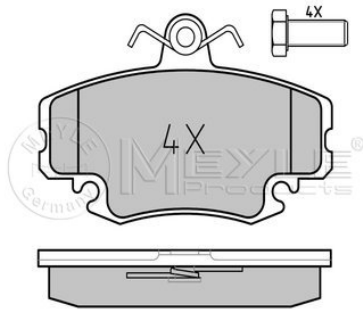

025 214 6318/PD
7711130071

Brake pad set

Notes

Quality	incl. wear warning contact
Thickness [mm]	PREMIUM
Height [mm]	18.1
Width [mm]	64.6
Number of wear indicators [per axle]	100
Brake System	2
	TRW
	with anti-squeak plate
	Front Axle

References

6025071042	7701203796
7701201669	7701203797
7701201775	7701204066
7701202241	7701204357
7701202284	7701204358
7701202285	7701204833
7701202289	7701205355
7701202516	7701205411
7701202539	7701206082
7701202540	7701207960
7701202635	7701209639
7701202712	7701349751
7701202848	7701349970
7701202894	7701349973
7701202895	7702233531
7701203129	7711130036
7701203282	7711130071
7701203775	8671000107
7701203795	

Application info

Clio I (05/90-09/98)
Clio II / Thalia (02/98-02/10)
Espace I (07/84-12/92)
Express (07/85-11/98)
Fuego (02/80-10/85)
Logan (09/04--)
Mégane I / Scénic I (01/96-09/03)
R 11 (03/83-12/88)

R 18 (04/78-11/93)
R 19 (01/88-06/01)
R 21 (03/86-09/95)
R 25 (04/84-12/93)
R 9 (09/81-12/89)
Super 5 (10/84-12/96)
Twingo I (03/93-08/00)
Twingo II / Wind (03/07--)