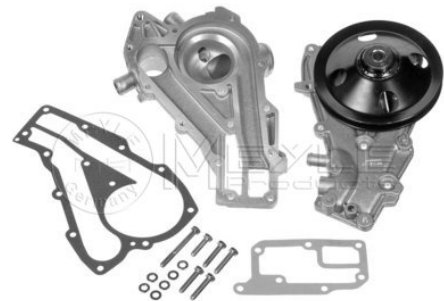

Espace II (01/91-12/96)

Water pump
16-13 146 0001

7701467153

Notes

 for v-belt use
 with seal
 with housing
 with belt pulley

References

7701467153

Application info