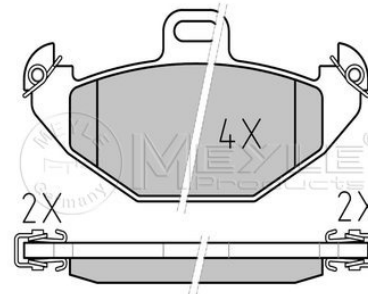

References

7701205491

Application info

Laguna I (11/93-03/01)