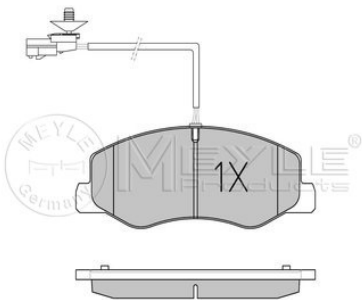

025 251 7218/W
440600941R

Brake pad set

Notes

Thickness [mm]	18.2
Height [mm]	63
Width [mm]	163.4
Warning Contact Length [mm]	303
Number of wear indicators [per axle]	2
Brake System	Brembo with anti-squeak plate Rear Axle

References

440600866R	440600941R

Application info

Master III (02/10--)