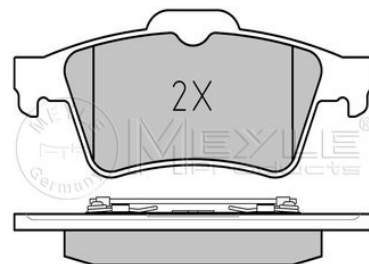

References

44060BA00F	7701207968
7701206609	7701207996