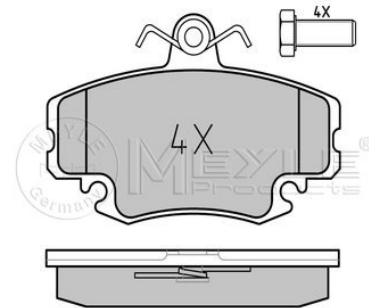

Brake pad set

025 214 6318/W

7711130071

Notes

	incl. wear warning contact
Thickness [mm]	18.1
Height [mm]	64.6
Width [mm]	100
Number of wear indicators [per axle]	2
Brake System	TRW with anti-squeak plate Front Axle

References

6025071042	7701203796
7701201669	7701203797
7701201775	7701204066
7701202241	7701204357
7701202284	7701204358
7701202285	7701204833
7701202289	7701205355
7701202516	7701205411
7701202539	7701206082
7701202540	7701207960
7701202635	7701209639
7701202712	7701349751
7701202848	7701349970
7701202894	7701349973
7701202895	7702233531
7701203129	7711130036
7701203282	7711130071
7701203775	8671000107
7701203795