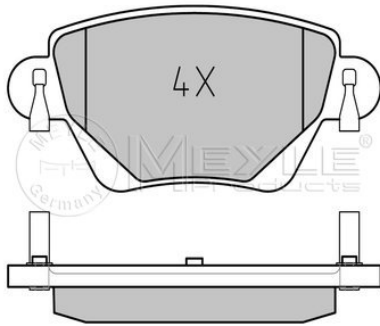

2

025 235 5717
7701207187

Brake pad set

Notes

Thickness [mm]
Height [mm]
Width [mm]
Brake System

excl. wear warning contact
16.6
52
115.8
Bosch
with anti-squeak plate
Rear Axle

References

7701207187

Application info

Kangoo I (08/97-06/10)

025 235 5717/PD
7701207187