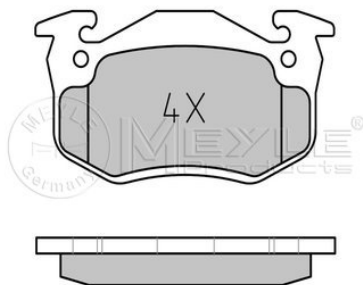

2

025 204 8819
7701205014

Brake pad set

Notes

Thickness [mm]
Height [mm]
Width [mm]
Brake System

not prepared for wear indicator
18.5
58
108.9
BENDIX
with anti-squeak plate
Front Axle

References

7701201534
7701202044
7701202709
7701204593

7701205014
7701348478
7701348682

Application info

Trafic I (03/80-03/01)

Trafic II (03/01-07/03)

025 204 1015
7701205015

Brake pad set

Notes

Thickness [mm]
Height [mm]
Width [mm]
Brake System

not prepared for wear indicator
14.8
58.5
126
BREMBO
with anti-squeak plate
Rear Axle

References

6025308186
7701203124
7701203633

7701203726
7701205015

Application info

Espace III (11/96-10/02)
Laguna I (11/93-03/01)

R 21 (03/86-09/95)
Safrane (04/92-12/00)

025 206 3415
7701205277

Brake pad set

Notes

Thickness [mm]
Height [mm]
Width [mm]
Brake System

excl. wear warning contact
15
54.6
105
Bendix
with anti-squeak plate
Front Axle

References

7701203842

7701205277

+