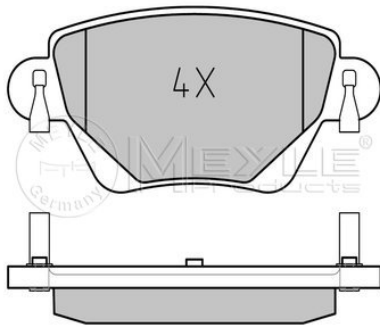

Brake pad set

Notes

Quality
Thickness [mm]
Height [mm]
Width [mm]
Brake System

excl. wear warning contact
PREMIUM
16.6
52
115.8
Bosch
with anti-squeak plate
Rear Axle

References

7701207187

Application info

Kangoo I (08/97-06/10)

025 236 1318
7701207339