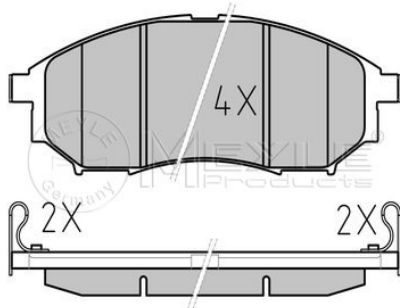

2

025 236 9816/W
410600023R

Brake pad set

Notes

Thickness [mm]
Height [mm]
Width [mm]
Number of wear indicators [per axle]
Brake System

with acoustic wear warning
16.8
58.5
157
4
Sumitomo
with anti-squeak plate
Front Axle

References

410600023R

Application info

Koleos (09/08--)