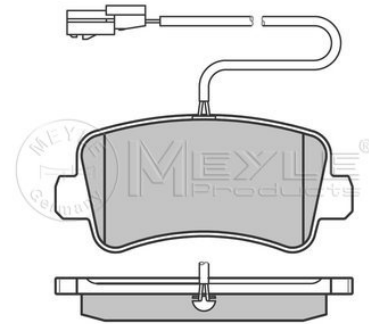

Brake pad set

025 251 1218/W

440601147R

Notes

Thickness [mm]	incl. wear warning contact 18.4
Height [mm]	59.5
Width [mm]	128.5
Warning Contact Length [mm]	328
Number of wear indicators [per axle]	2
Brake System	Brembo with anti-squeak plate Rear Axle

References

440600264R	7485133241
440601147R	

Application info

Master III (02/10--)

Brake pad set

025 241 3716

440601689R

Notes

Thickness [mm]	with spring not prepared for wear indicator 16.1
Height [mm]	51.9
Width [mm]	123
Brake System	ATE with anti-squeak plate Rear Axle