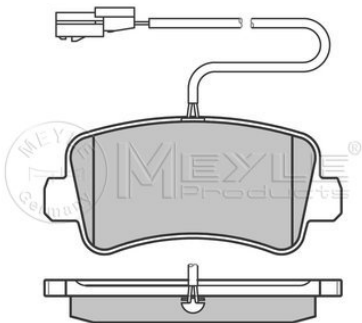

025 251 1218/PD
440601147R

Brake pad set

Notes

Quality	incl. wear warning contact PREMIUM
Thickness [mm]	18.4
Height [mm]	59.5
Width [mm]	128.5
Number of wear indicators [per axle]	2
Warning Contact Length [mm]	328
Brake System	Brembo with anti-squeak plate Rear Axle

References

440600264R	7485133241
440601147R	

Application info

Master III (02/10--)