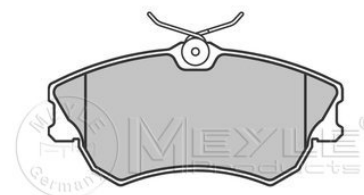

References

6025371662

Application info

Avantime (09/01-05/03)	Espace III (11/96-10/02)
------------------------	--------------------------

Brake pad set
025 218 8818

6025407835

Notes

Thickness [mm]	incl. wear warning contact
Height [mm]	17.5
Width [mm]	63
Number of wear indicators [per axle]	129.8
Brake System	2
	TRW
	with anti-squeak plate
	Front Axle