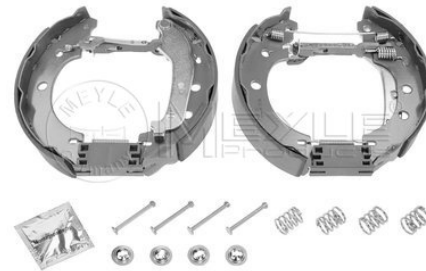

Brake shoe kit

16-14 533 0024/K
7701207555

Notes

without wheel brake cylinder
with accessories
with lever
Pre-assembled

Diameter [mm] 203
Width [mm] 39
Brake System Bendix
Rear Axle

References

7701205523   7701207555

Application info

Kangoo I (08/97-06/10)

Brake shoe kit

16-14 533 0001
7701207556