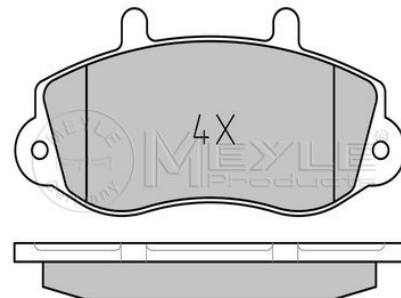

References

7701205294	7701207166
7701206369	

Application info

Master II (07/98-10/01)