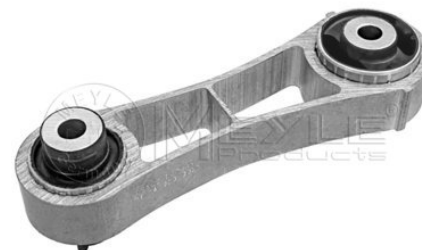

References

7700422529

Application info

Laguna I (11/93-03/01)