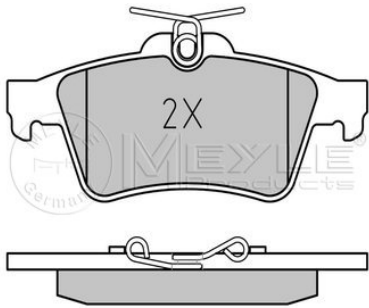

2

025 241 3716/PD
440601689R

Brake pad set

Notes

Quality
Thickness [mm]
Height [mm]
Width [mm]
Brake System

with spring
not prepared for wear indicator
PREMIUM
16.1
51.9
123
ATE
with anti-squeak plate
Rear Axle

References

440600002R
440601689R

8671016711

Application info

Laguna III / Coupe / Grandtour (10/07--)