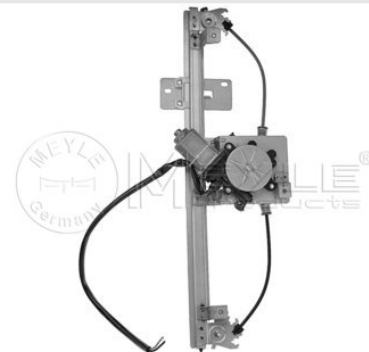

Window lifter
16-14 909 0000

8200884403

Notes

 with electric motor
 Electric
 Left

References

6001547149

8200884403

Counterpart

16-14 909 0001

Application info

Logan (09/04--)

Window lifter
16-14 909 0001

8200901102

Notes

 with electric motor
 Electric
 Right

References