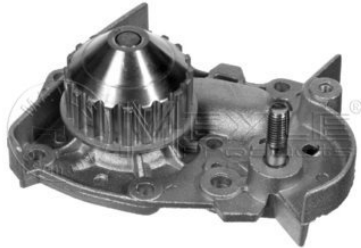

16-13 163 3125
7700736091

Water pump

Notes

Quality
Number of Teeth

for toothed belt drive
with seal
Sealed with SiC/SiC
20

References

7700736091

7701633125

Application info

Clio I (05/90-09/98)
Express (07/85-11/98)

R 19 (01/88-06/01)