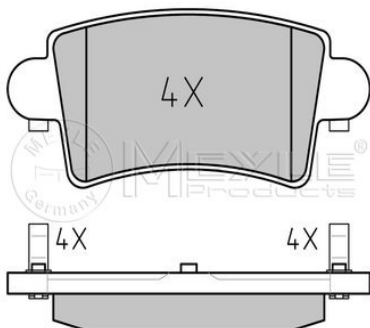

Brake pad set

Notes

Quality
Thickness [mm]
Height [mm]
Width [mm]
Brake System

excl. wear warning contact
PREMIUM
16.8
51.3
115.7
Bosch
with anti-squeak plate
Rear Axle

References

7701206763