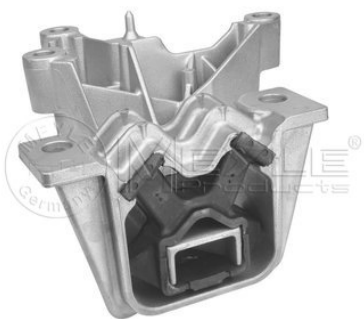

16-14 030 0107
112328303R

Engine mount

Notes

Rubber-metal Bearing
Right

References

112328303R

8200429851

Application info

Twingo II / Wind (03/07--)

5