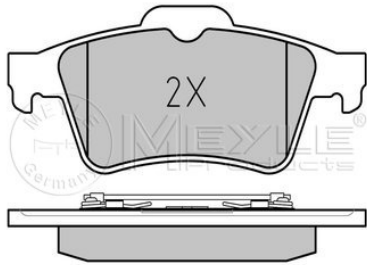

025 234 8216
7701207996

Brake pad set

Application info

Espace IV (11/02-02/05)
Laguna II (03/01-09/07)

Mégane II (11/02-01/11)
Vel Satis (06/02--)

025 234 8216/PD
7701207996

Brake pad set

Notes

Quality
Thickness [mm]
Height [mm]
Width [mm]
Brake System

not prepared for wear indicator
PREMIUM
16.5
51.9
123
ATE
with anti-squeak plate
Rear Axle

References

44060BA00F
7701206609

7701207968
7701207996

Application info

Espace IV (11/02-02/05)
Laguna II (03/01-09/07)

Mégane II (11/02-01/11)
Vel Satis (06/02--)

025 219 8018
7701208142