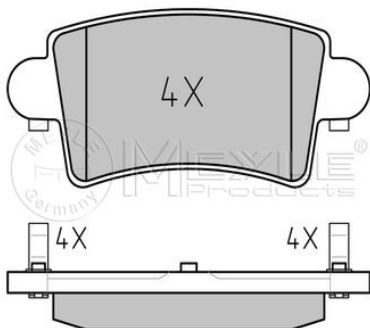

410607690R
7701206598

7701208183
7701209808

Application info

Laguna II (03/01-09/07)

025 236 6916
7701206763

Brake pad set

Notes

Thickness [mm]
Height [mm]
Width [mm]
Brake System