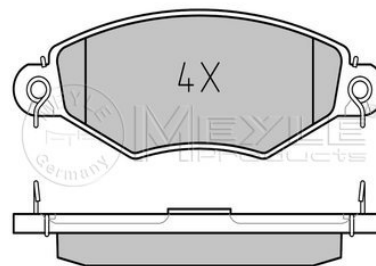

Brake pad set

025 219 8018/PD

7701208142

Notes

Quality	not prepared for wear indicator
Thickness [mm]	PREMIUM
Height [mm]	18
Width [mm]	47.2
Brake System	130.6
	Bosch
	with anti-squeak plate
	Front Axle

References

7701205513	7701206811
7701205995	7701208142
7701205996