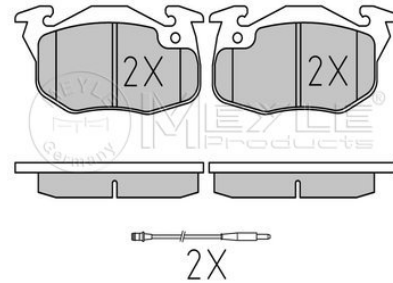

Brake pad set

025 209 0518/W

7701204530

Notes

	incl. wear warning contact
Thickness [mm]	18
Height [mm]	54.5
Width [mm]	105
Number of wear indicators [per axle]	2
Brake System	Bendix with anti-squeak plate Front Axle

References

7701201542	7701202847
7701202057	7701202892
7701202216	7701204530
7701202283	7701204708
7701202302	7701204903
7701202475	7701349969
7701202518	7711130008
7701202711	7711130034
7701202833	

Application info

Clio I (05/90-09/98)	R 18 (04/78-11/93)
Espace I (07/84-12/92)	R 19 (01/88-06/01)
Express (07/85-11/98)	R 21 (03/86-09/95)
Fuego (02/80-10/85)	R 9 (09/81-12/89)
R 11 (03/83-12/88)	Super 5 (10/84-12/96)

Brake pad set

025 215 9518

7701204670

Notes

	incl. wear warning contact
Thickness [mm]	18.1
Height [mm]	61
Width [mm]	110.7
Number of wear indicators [per axle]	1
Warning Contact Length [mm]	270
Brake System	TRW with anti-squeak plate Front Axle

References

7701203967	7701204670

Application info

Laguna I (11/93-03/01)