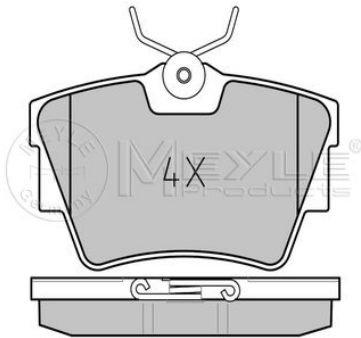

025 239 8017
440607091R

Brake pad set

+ Application info
Trafic II (03/01-07/03)

Trafic III (05/14--)

2

025 239 8017/PD
440607091R

Brake pad set

Notes

Quality
Thickness [mm]
Height [mm]
Width [mm]
Brake System

prepared for wear indicator
PREMIUM
16.7
57.3
94.8
TRW
with anti-squeak plate
Rear Axle

References

440607091R
7701050918

7701054772

Application info
Trafic II (03/01-07/03)

Trafic III (05/14--)

025 291 6020/PD
50 01 844 748