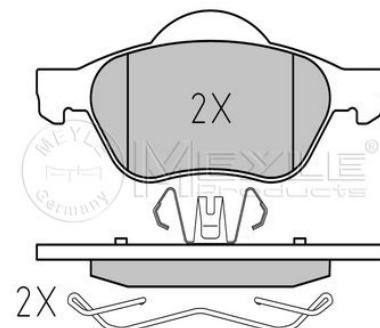

References

410601237R	7701209670
7701209100	7711130086