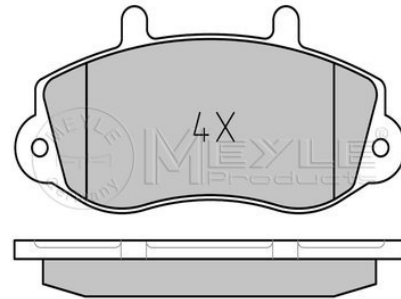

Brake pad set

025 236 6916/PD
7701206763

Application info
Master II (07/98-10/01)

Brake pad set

025 233 0218
7701207166

Notes

Thickness [mm]	excl. wear warning contact
Height [mm]	17.5
Width [mm]	66.4
Brake System	138.9
	Bendix
	with anti-squeak plate
	Front Axle

References

7701205294	7701207166
7701206369	

Application info

Master II (07/98-10/01)

Brake pad set

025 233 0218/PD
7701207166

Notes

Quality	excl. wear warning contact
Thickness [mm]	PREMIUM
Height [mm]	17.5
Width [mm]	66.4
Brake System	138.9
	Bendix
	with anti-squeak plate
	Front Axle