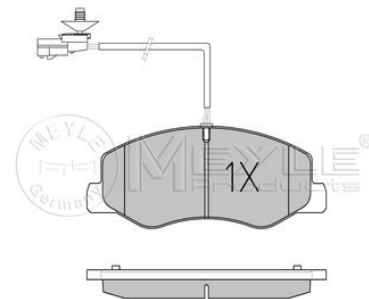

References

440600866R	440600941R

Application info

Master III (02/10-)