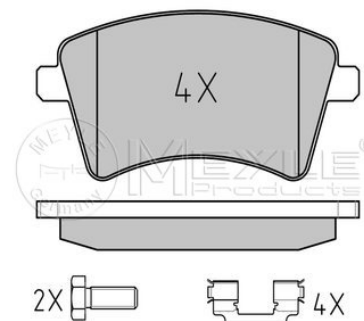

References

410603750R	7701209864

Application info

Kangoo II (02/08--)