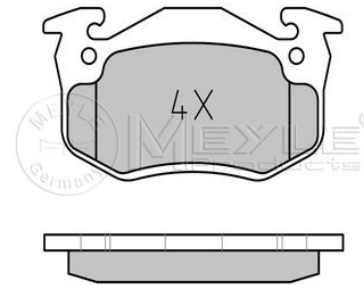

Brake pad set

025 206 3415

7701205277

+ Application info

Express (07/85-11/98)

Twingo I (03/93-08/00)

Brake pad set

025 206 3415/PD

7701205277

Notes

Quality	excl. wear warning contact
Thickness [mm]	PREMIUM
Height [mm]	15
Width [mm]	54.6
Brake System	105
	Bendix
	with anti-squeak plate
	Front Axle

References

7701203842

7701205277

Application info

Express (07/85-11/98)

Twingo I (03/93-08/00)

Brake pad set

025 219 6514

7701205491

Notes

Thickness [mm]	excl. wear warning contact
Height [mm]	13.9
Width [mm]	63.2
Brake System	126
	Brembo
	with anti-squeak plate
	Rear Axle