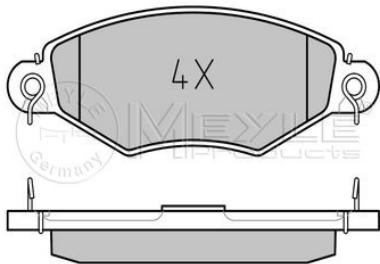

Brake pad set

Notes

Thickness [mm]
Height [mm]
Width [mm]
Brake System

not prepared for wear indicator
18
47.2
130.6
Bosch
with anti-squeak plate
Front Axle

References

7701205513
7701205995
7701205996

7701206811
7701208142

Application info

Kangoo I (08/97-06/10)