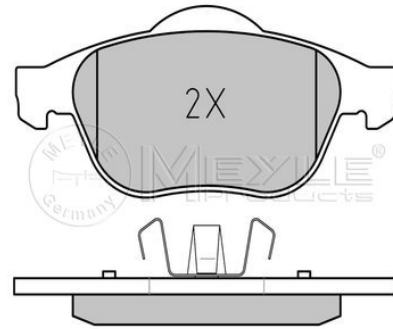

Thickness [mm]	18.3
Height 2 [mm]	68.3
Height 1 [mm]	70.8
Width 2 [mm]	156.3
Width 1 [mm]	155.1
Brake System	ATE with anti-squeak plate Front Axle

References

410607716R	7701207977
7701206747	7701209810
7701207615	