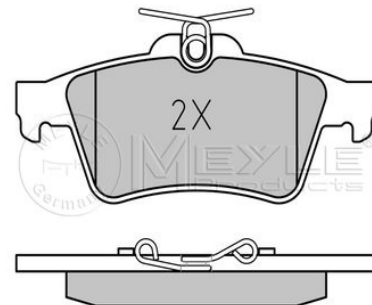

References

440600002R	8671016711
440601689R	

Application info

Laguna III / Coupe / Grandtour (10/07--)