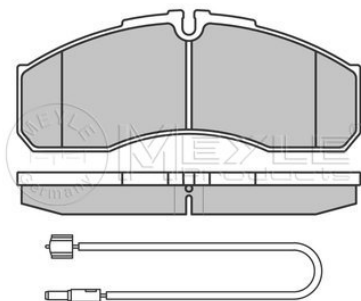

Brake pad set

Notes

Quality
Thickness [mm]
Height [mm]
Width [mm]
Brake System

incl. wear warning contact
PREMIUM
20.2
67.9
164.8
Brembo
with anti-squeak plate
Front Axle

References

50 01 844 748

Application info
Master II (07/98-10/01)