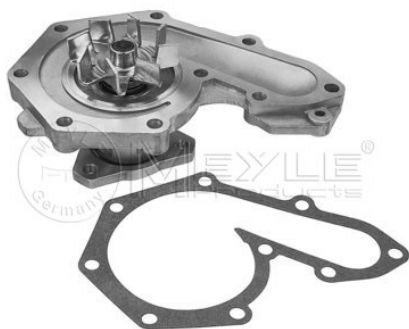

Water pump

Notes

with seal
Sealed with SiC/SiC

Quality

References

210107370R

7701462809

7701464736

7701468491

7701473365

Application info

Clio I (05/90-09/98)
Clio II / Thalia (02/98-02/10)
Espace III (11/96-10/02)
Express (07/85-11/98)
Kangoo I (08/97-06/10)
Laguna I (11/93-03/01)
Master II (07/98-10/01)
Mégane I / Scénic I (01/96-09/03)

R 11 (03/83-12/88)
R 19 (01/88-06/01)
R 21 (03/86-09/95)
R 9 (09/81-12/89)
Super 5 (10/84-12/96)
Trafic I (03/80-03/01)
Trafic II (03/01-07/03)

16-13 220 0028

210108796R