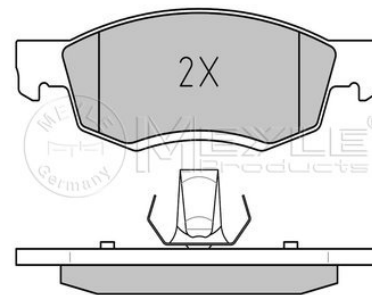

References

6001549803

Application info

Logan (09/04--)

Brake pad set

025 203 3614

6025170860

Notes

Thickness [mm]	not prepared for wear indicator 14
Height [mm]	49.6
Width [mm]	108
Brake System	BENDIX with anti-squeak plate Rear Axle

References

6025071055	7701201321
6025071056	7701201684
6025170586	7701201781
6025170860	7701202148
6026170585	7701202788
7701200360	7701203068
7701201311	7701348689

2

+