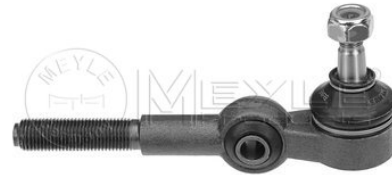

Tie rod end

116 020 9023
113 415 813 D

Notes

Thread Measurement 2
Thread Measurement 1
Length [mm]

with left-hand thread
M14x1,5
M10x1
142
for vehicles without power steering
Front Axle Left

References

113 415 813 D

Application info

Käfer / Karmann Ghia (04/49-07/03)

Tie rod end

116 020 0618
131 415 813 E

Notes

Thread Measurement 2
Thread Measurement 1
Length [mm]

with left-hand thread
M14x1,5
M12x1,5
142
inner
Front Axle Left

References

131 415 813 E