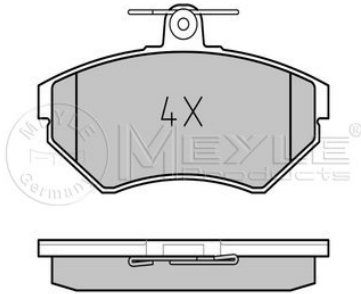

3

025 219 4519/PD
8E0 698 151 N

Brake pad set

Notes

Quality
Thickness [mm]
Height [mm]
Width [mm]
Brake System

not prepared for wear indicator
PREMIUM
19.3
69.4
118.9
TRW
with screws
with anti-squeak plate
Front Axle

References

8E0 698 151
8E0 698 151 A

8E0 698 151 N

Application info

Passat (3B_) (08/96-08/05)