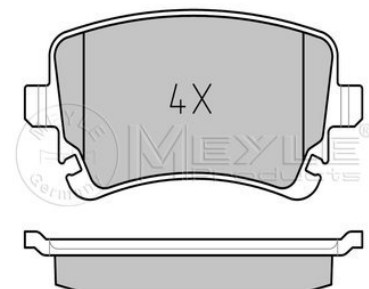

Notes

	excl. wear warning contact
Quality	PREMIUM
Thickness [mm]	17.3
Height [mm]	58.7
Width [mm]	116.1
Brake System	TRW with anti-squeak plate Rear Axle