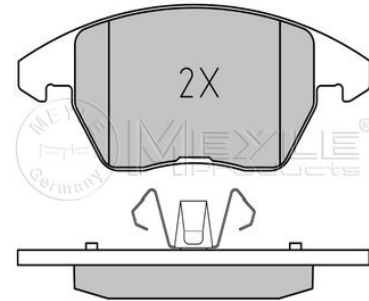

Brake pad set

025 235 8919

8X0 698 151

Notes

Thickness [mm]	excl. wear warning contact 19
Height [mm]	71.4
Width [mm]	156.4
Brake System	ATE with anti-squeak plate Front Axle

References

8X0 698 151

Application info

Polo (6R_) (06/09-01/11)

Brake pad set

025 209 6115

1E0 698 451 E

Notes

Thickness [mm]	excl. wear warning contact 15.1
Height [mm]	52.8
Width [mm]	87.1
Brake System	TRW with anti-squeak plate Rear Axle

References

1H0 690 451	1E0 698 451 A
1H0 690 451 A	1E0 698 451 E
191 698 451	1H0 698 451 B
191 698 451 A	1H0 698 451 C
191 698 451 B	1H0 698 451 E
191 698 451 C	1H0 698 451 F
191 698 451 D	1H0 698 451 H