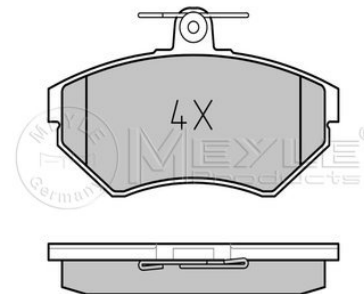

Notes

	prepared for wear indicator
Thickness [mm]	19.3
Height [mm]	69.4
Width [mm]	118.9
Brake System	TRW with anti-squeak plate Front Axle