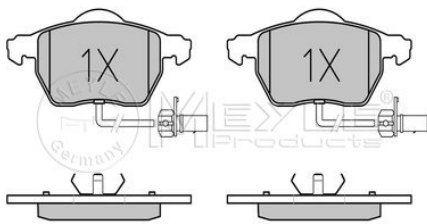

Brake pad set

Notes

Quality	incl. wear warning contact
Thickness [mm]	PREMIUM
Height [mm]	19.5
Width 2 [mm]	74
Number of wear indicators [per axle]	156.4
Warning Contact Length [mm]	2
Width 1 [mm]	200
Brake System	156.3
	ATE
	with anti-squeak plate
	Front Axle

References

4B0 698 151 A	4B0 698 151 K
4B0 698 151 AB	4B0 698 151 M
4B0 698 151 AF	4B0 698 151 N
4B0 698 151 E	8E0 698 151 J
4B0 698 151 J	8E0 698 151 K

Application info

Passat (3B_) (08/96-08/05)