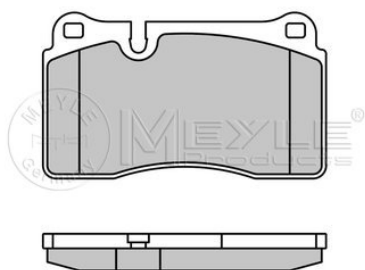

Application info

Touareg (7LA, 7L6, 7L7) (10/02-05/10)

Touareg (7P5) (01/10--)

025 240 9817/PD

7L6 698 151 J

Brake pad set

Notes

Quality
Thickness [mm]
Height [mm]
Width [mm]
Brake System