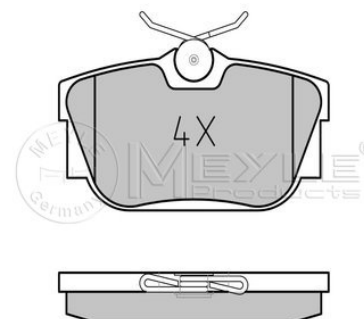

References

701 698 451	7D0 698 451 A
701 698 451 C	7D0 698 451 D
7D0 698 451	

Application info

Transporter IV (07/90-04/03)

Brake pad set
025 232 2417/W

7D0 698 451 C

Notes

	incl. wear warning contact
Thickness [mm]	16.4
Height [mm]	51.2
Width [mm]	94.8
Number of wear indicators [per axle]	2
Brake System	TRW with anti-squeak plate Rear Axle