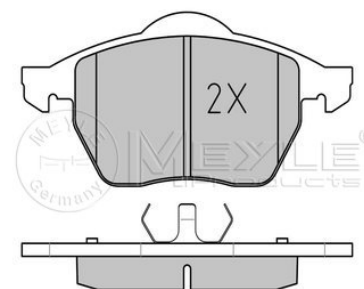

References

1J0 698 151 L	3A0 698 151 A
3A0 698 151	8N0 698 151