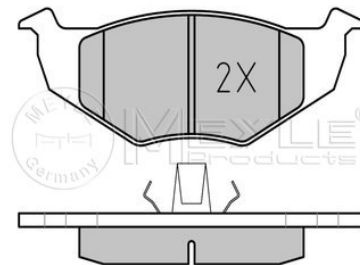

Notes

Quality	excl. wear warning contact
Thickness [mm]	PREMIUM
Height 2 [mm]	19.5
Height 1 [mm]	50.6
Width 2 [mm]	50.7
Width 1 [mm]	141.7
Width 1 [mm]	141.6
Brake System	VW
	with anti-squeak plate
	Front Axle