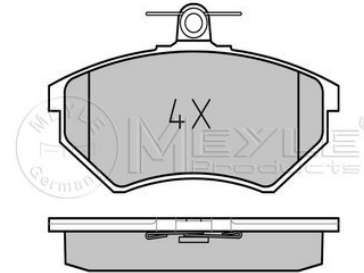

Brake pad set

025 201 6819/PD

357 698 151 B

Notes

Quality	excl. wear warning contact
Thickness [mm]	PREMIUM
Height [mm]	19.6
Width [mm]	69.6
Brake System	119.2
	TRW
	with anti-squeak plate
	Front Axle

References

357 698 151	357 698 151 B