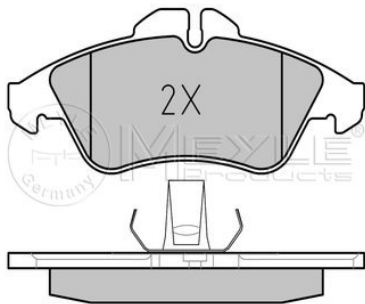

2D0 698 151 B

Application info

LT II (05/96-07/06)

025 215 7620

2D0 698 151 C

Brake pad set

Notes

Thickness [mm]
 Height [mm]
 Width [mm]
 Brake System