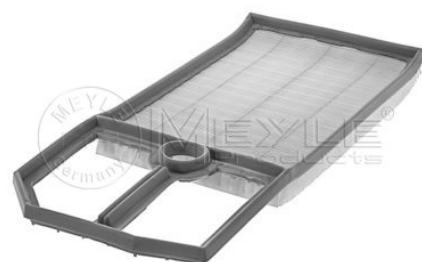

References

032 129 620 C	036 129 620 F
036 129 620 C