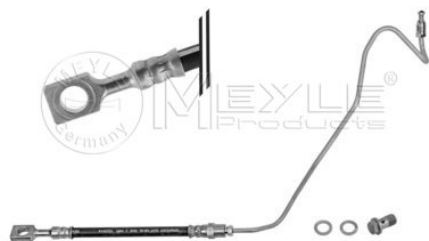

100 525 0068
6N0 611 764 J

Brake hose

Notes

Outer thread [mm]
Connector type
Length [mm]
Required quantity

M10x1
Banjo fitting
490
1
Rear Axle Right

References

6N0 611 764 J

Counterpart

100 525 0067

Application info

Polo (6K_) (11/95-07/02)

Polo (6N_) (10/94-10/01)