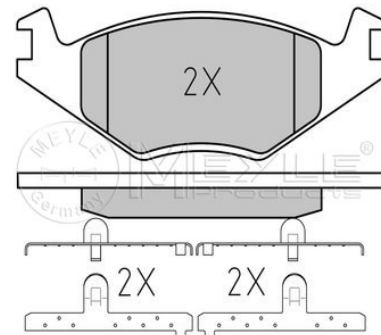

Application info

Caddy I (14) (08/82-07/92)
Golf I (17, 155) (04/74-04/93)
Golf II (19E) (08/83-12/92)
Golf III (1H1, 1H5, 1E7) (08/91-06/02)
Jetta I (16) (08/78-02/84)
Jetta II (19E) (01/84-07/92)
Passat (32/33) (05/73-07/80)

Passat (32B) (08/80-07/88)
Passat (35I) (02/88-05/97)
Santana (08/84-12/99)
Scirocco (53) (02/74-07/80)
Scirocco (53B) (08/80-07/92)
Vento (11/91-09/98)