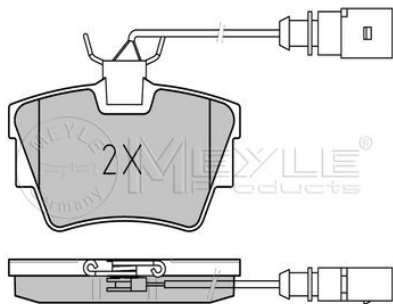

025 232 2416/N

7D0 698 451 J

Brake pad set

+ Application info

Transporter IV (07/90-04/03)

025 232 2416/W

7D0 698 451 J

Brake pad set

Notes

Thickness [mm]	incl. wear warning contact
Height [mm]	16.4
Width [mm]	57.3
Number of wear indicators [per axle]	94.8
Brake System	1
	TRW
	with anti-squeak plate
	Rear Axle

References

7D0 698 451 C	7D0 698 451 J
7D0 698 451 G	

Application info

Transporter IV (07/90-04/03)

025 233 2617-1/PD

7H0 698 451