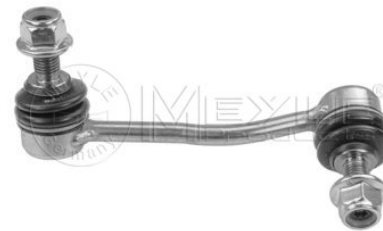

Counterpart

016 060 0039

Coupling Rod
M12x1,5
M12x1,5
138
Front Axle Left