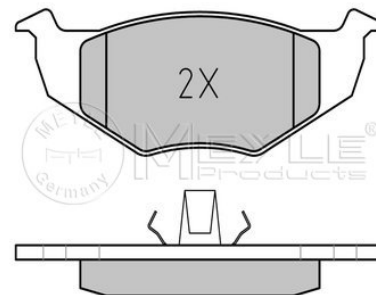

References

6N0 698 151	6N0 698 151 C