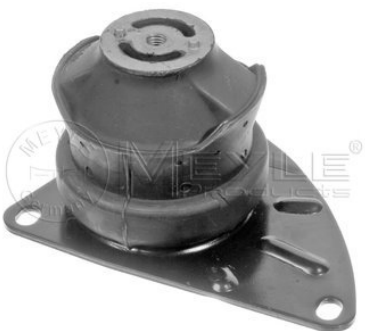

References

6N0 199 262 G

Application info

Lupo (09/98-07/05)
Polo (6K_) (11/95-07/02)

Polo (6N_) (10/94-10/01)

100 199 0101

6N0 199 262 K

Engine mount