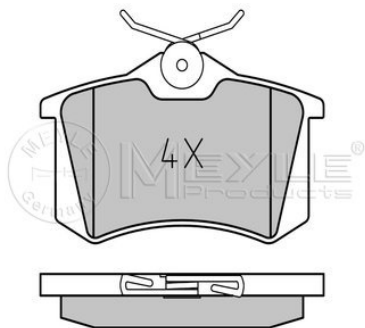

025 209 6115/PD

1E0 698 451 E

Brake pad set

Notes

Quality
Thickness [mm]
Height [mm]
Width [mm]
Brake System

excl. wear warning contact
PREMIUM
15.1
52.8
87.1
TRW
with anti-squeak plate
Rear Axle

References

1H0 690 451
1H0 690 451 A
191 698 451
191 698 451 A
191 698 451 B
191 698 451 C
191 698 451 D

1E0 698 451 A
1E0 698 451 E
1H0 698 451 B
1H0 698 451 C
1H0 698 451 E
1H0 698 451 F
1H0 698 451 H

Application info

Corrado (53I) (09/88-12/95)
Golf II (19E) (08/83-12/92)
Golf III (1H1, 1H5, 1E7) (08/91-06/02)
Jetta II (19E) (01/84-07/92)
Passat (32B) (08/80-07/88)

Passat (35I) (02/88-05/97)
Polo (6K_) (11/95-07/02)
Scirocco (53B) (08/80-07/92)
Vento (11/91-09/98)

3