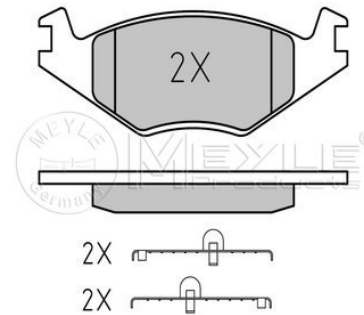

Brake pad set

025 202 2815

861 698 151 A

+ Application info

Golf I (17, 155) (04/74-04/93)
Jetta I (16) (08/78-02/84)
Passat (32/33) (05/73-07/80)

Passat (32B) (08/80-07/88)
Polo / Derby (86_) (03/75-09/94)

Brake pad set

025 208 8717

867 698 151

Notes

Thickness [mm]	excl. wear warning contact
Height 2 [mm]	17.2
Height 1 [mm]	49
Width [mm]	51.4
Brake System	137.9
	Kelsey-Hayes
	with anti-squeak plate
	Front Axle

References

867 698 151

Application info

Polo (6K_) (11/95-07/02)
Polo (6N_) (10/94-10/01)

Polo / Derby (86_) (03/75-09/94)

Brake pad set

025 208 8717/PD

867 698 151

Notes

Quality	excl. wear warning contact
Thickness [mm]	PREMIUM
Height 2 [mm]	17.2
Height 1 [mm]	49
Width [mm]	51.4
Brake System	137.9
	Kelsey-Hayes
	with anti-squeak plate
	Front Axle