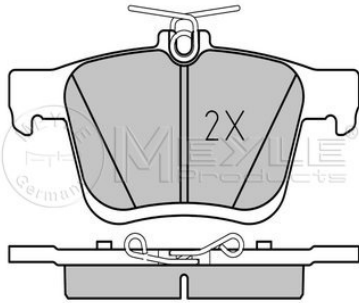

Jetta IV (162) (04/10--)
 Scirocco (137) (05/08-05/11)
 Touran (1T1, 1T2) (02/03-05/10)
 Touran (1T3) (05/10-01/13)

3

025 250 0816
5Q0 698 451

Brake pad set

Notes

Thickness [mm]
Height 2 [mm]
Height 1 [mm]
Width [mm]
Brake System