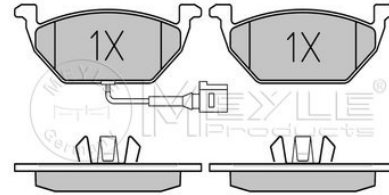

Brake pad set

025 231 3119/PD
1J0 698 151 G

Notes

Quality	incl. wear warning contact PREMIUM
Thickness [mm]	19.2
Height [mm]	54.7
Width [mm]	146
Warning Contact Length [mm]	145
Number of wear indicators [per axle]	1
Brake System	Kelsey-Hayes with anti-squeak plate Front Axle