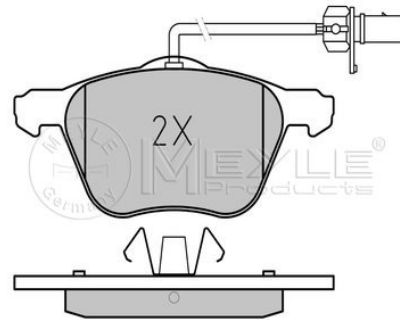

Brake pad set

025 232 6920/W

7M3 698 151 A

Notes

	incl. wear warning contact
Thickness [mm]	19.4
Height 2 [mm]	74.8
Height 1 [mm]	73.2
Width [mm]	161.5
Warning Contact Length [mm]	260
Number of wear indicators [per axle]	2
Brake System	ATE with anti-squeak plate Front Axle

References

7M3 698 151 A

Application info

Sharan (7M) (09/95-03/10)

Transporter IV (07/90-04/03)

Brake pad set

025 234 1819/PD

7M3 698 151 B

Notes

	incl. wear warning contact
Quality	PREMIUM
Thickness [mm]	19.6
Height [mm]	78.5
Width [mm]	156.3
Number of wear indicators [per axle]	1
Warning Contact Length [mm]	260
Brake System	ATE with anti-squeak plate Front Axle