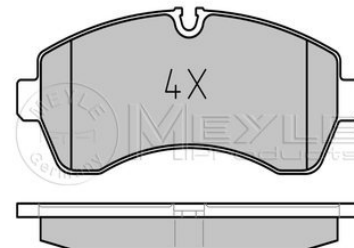

References

2E0 698 151 A	2E0 698 151 C

Application info

Crafter (04/06-07/11)