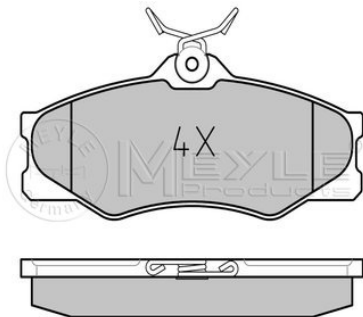

Brake pad set

Notes

Quality
Thickness [mm]
Height [mm]
Width [mm]
Brake System

for vehicles without ABS
excl. wear warning contact
PREMIUM
19.7
56.6
129.6
Bendix
with anti-squeak plate
Front Axle

References

251 698 151 C

251 698 151 F

Application info

Transporter III (05/79-07/92)