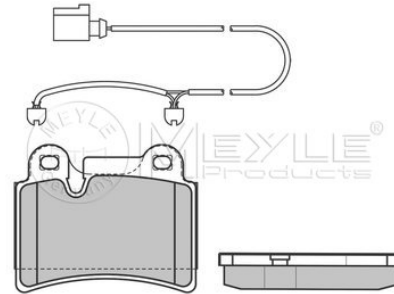

Touareg (7LA, 7L6, 7L7) (10/02-05/10)

Touareg (7P5) (01/10--)

Brake pad set 
025 240 9717/PD

7L6 698 451 B

Notes

Quality	incl. wear warning contact
Thickness [mm]	PREMIUM
Height [mm]	17.1
Width [mm]	70.1
Number of wear indicators [per axle]	86.8
Brake System	1
	Brembo
	with anti-squeak plate
	Rear Axle