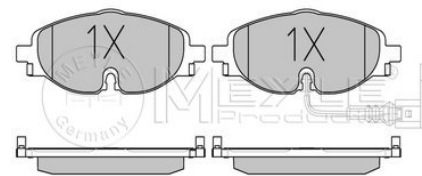

References

5Q0 698 151	8V0 698 151 B
5Q0 698 151 B	8V0 698 151 D
8V0 698 151	

Application info

Golf VII (08/12--)

Touran II (09/15--)