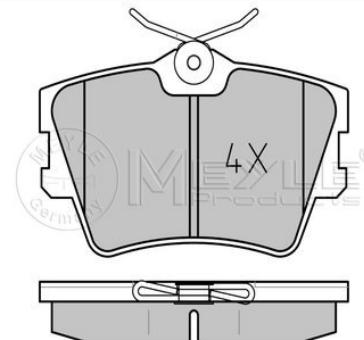

Notes

	excl. wear warning contact
Thickness [mm]	17
Height [mm]	57.4
Width [mm]	94.8
Brake System	TRW with anti-squeak plate Rear Axle