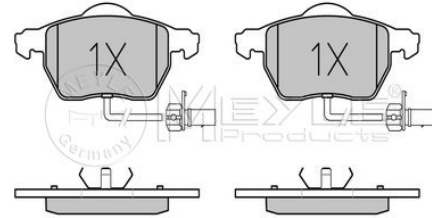

Brake pad set

025 230 1820/W

4B0 698 151 AF

Notes

	incl. wear warning contact
Thickness [mm]	19.5
Height [mm]	74
Width 2 [mm]	156.4
Warning Contact Length [mm]	200
Width 1 [mm]	156.3
Number of wear indicators [per axle]	2
Brake System	ATE with anti-squeak plate Front Axle