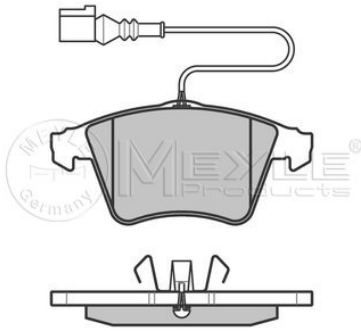

3

025 237 4919/PD

7L6 698 151 B

Brake pad set

Notes

Quality	incl. wear warning contact
Thickness/Strength 2 [mm]	PREMIUM
Thickness/Strength 1 [mm]	18.8
Height 2 [mm]	19.8
Height 1 [mm]	75.2
Width 2 [mm]	73.5
Number of wear indicators [per axle]	156.2
Width 1 [mm]	2
Brake System	ATE
	with anti-squeak plate
	Front Axle

References

7L6 698 151 B

Application info

Touareg (7LA, 7L6, 7L7) (10/02-05/10)

Touareg (7P5) (01/10--)

025 237 4919/W

7L6 698 151 B