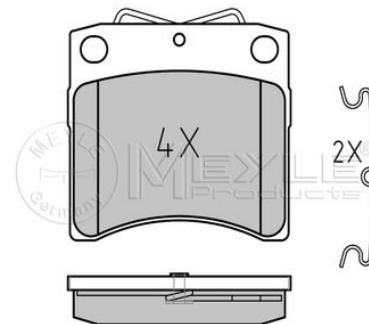

References

701 698 151 A