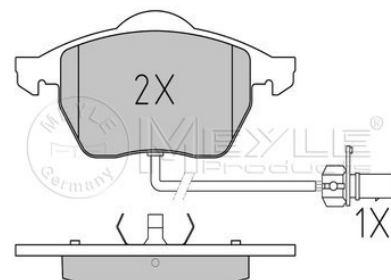

References

7M3 698 151

Application info

Sharan (7M) (09/95-03/10)