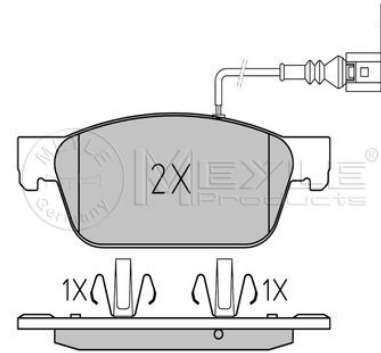

Brake pad set

025 246 2318/W

7E0 698 151

Notes

	with integrated wear sensor
Thickness [mm]	18.1
Height [mm]	75
Width [mm]	193.1
Number of wear indicators [per axle]	1
Brake System	ATE with anti-squeak plate Front Axle

References

7E0 698 151

Application info

Transporter V (04/03-11/09)

Brake pad set

025 237 4619/PD

7H0 698 151

Notes

	incl. wear warning contact
Quality	PREMIUM
Thickness/Strength 2 [mm]	18.7
Thickness/Strength 1 [mm]	20.1
Height 2 [mm]	75.2
Height 1 [mm]	73.5
Width 2 [mm]	156.2
Warning Contact Length [mm]	195
Width 1 [mm]	155
Number of wear indicators [per axle]	1
Brake System	ATE with anti-squeak plate Front Axle