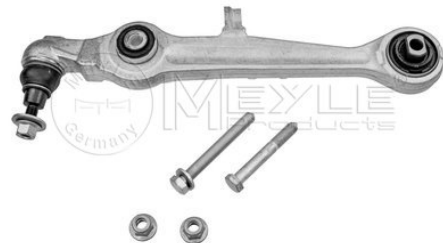

Parts list

100 407 0022/HD   Control arm bushing
100 407 0047/HD   Control arm bushing

Application info

Passat (3B_) (08/96-08/05)