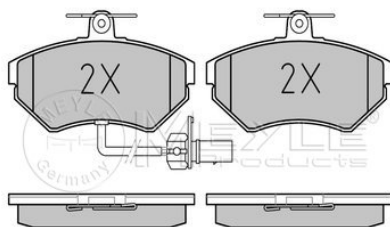

025 219 4519-1/PD
8E0 698 151 M

Brake pad set

Notes

Quality
Thickness [mm]
Height [mm]
Width [mm]
Number of wear indicators [per axle]
Warning Contact Length [mm]
Brake System

incl. wear warning contact
PREMIUM
19.6
69.4
118.9
2
196
TRW
with anti-squeak plate
Front Axle

References

8E0 698 151 B

8E0 698 151 M