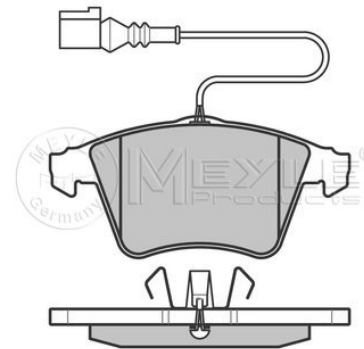

References

7L6 698 151 F

Application info

Touareg (7LA, 7L6, 7L7) (10/02-05/10)