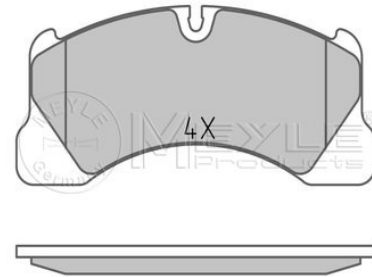

Brake pad set

025 250 0717/PD

7L0 698 151 N

Notes

Quality	prepared for wear indicator
Thickness [mm]	PREMIUM
Height [mm]	15.5
Width [mm]	94.2
Brake System	209.6
	BREMBO
	with anti-squeak plate
	Front Axle

References

7L0 698 151 K	7P0 698 151 B
7L0 698 151 L	7P0 698 151 C
7L0 698 151 M	7P6 698 151
7L0 698 151 N	7P6 698 151 B
7P0 698 151	

Application info

Touareg (7LA, 7L6, 7L7) (10/02-05/10)

Touareg (7P5) (01/10--)

Brake pad set

025 236 9217

7L0 698 151 Q

Notes

Thickness [mm]	prepared for wear indicator
Height [mm]	16.1
Width [mm]	99.1
Brake System	190.2
	Brembo
	with anti-squeak plate
	Front Axle