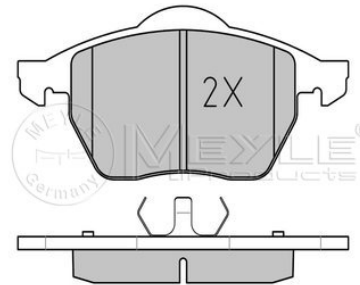

Brake pad set

025 219 1119/PD

1J0 698 151 L

Notes

Quality
Thickness [mm]
Height [mm]
Width [mm]
Brake System

not prepared for wear indicator
PREMIUM
19.8
74
156.4
ATE
with anti-squeak plate
Front Axle

References

1J0 698 151 L
3A0 698 151

3A0 698 151 A
8N0 698 151