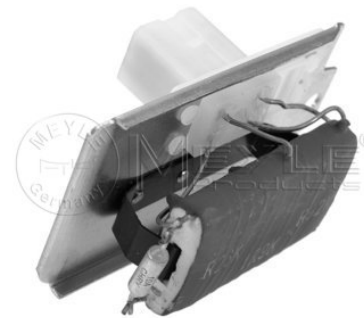

References

191 959 263

Application info

Corrado (53I) (09/88-12/95)
Golf II (19E) (08/83-12/92)
Jetta II (19E) (01/84-07/92)

Passat (35I) (02/88-05/97)
Scirocco (53B) (08/80-07/92)

Resistor, interior blower

100 800 0030
191 959 263 C

Notes

Number of Poles	4
Voltage [V]	12
	for left-hand drive vehicles
Resistance [Ohm]	0.68