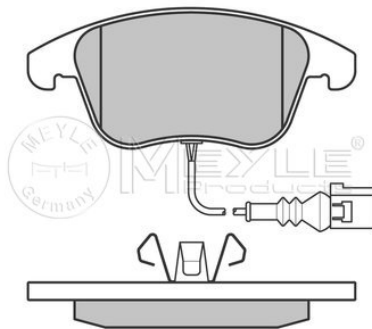

025 243 3219/PD
5N0 698 151

Brake pad set

Notes

Quality	incl. wear warning contact PREMIUM
Thickness [mm]	20
Height [mm]	66.6
Width [mm]	155.1
Number of wear indicators [per axle]	1
Warning Contact Length [mm]	155
Brake System	ATE with anti-squeak plate Front Axle

References

5N0 698 151	5N0 698 151 B
5N0 698 151 A	7N0 698 151

Application info

Sharan (7N) (05/10-05/12)

Tiguan (09/07-08/09)