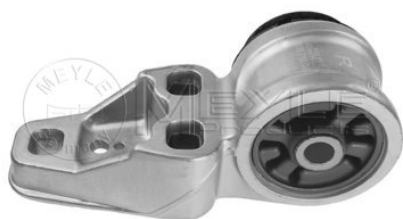

Counterpart

100 710 0003

Application info

Passat (3B_) (08/96-08/05)

100 710 0003

4B0 501 522 E

Axle support bushing

Notes