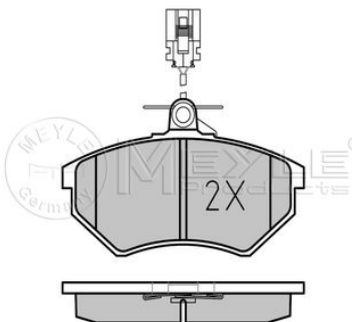

Brake pad set

Notes

Thickness [mm]
Height [mm]
Width [mm]
Number of wear indicators [per axle]
Brake System

incl. wear warning contact
18.8
69.5
118.8
2
TRW
with anti-squeak plate
Front Axle

References

357 698 115 C