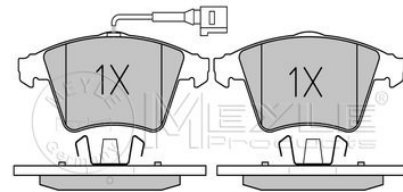

References

7H0 698 151

7H0 698 151 B

Application info

Transporter IV (07/90-04/03)

Transporter V (04/03-11/09)