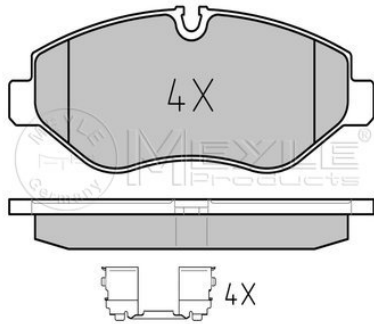

025 291 9220/PD
2E0 698 151 E

Brake pad set

Notes

Quality
Thickness [mm]
Height [mm]
Width [mm]
Brake System

prepared for wear indicator
PREMIUM
20.7
67
163.15
Brembo
with anti-squeak plate
Front Axle

References

2E0 698 151
2E0 698 151 B

2E0 698 151 E

Application info

Crafter (04/06-07/11)