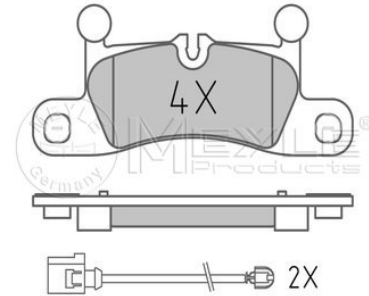

Brake pad set

025 247 2116

7P0 698 451

Notes

Thickness [mm]	prepared for wear indicator
Height [mm]	15.5
Width [mm]	75.5
	187.5
	with anti-squeak plate
	Rear Axle

References

7P0 698 451	7P6 698 451