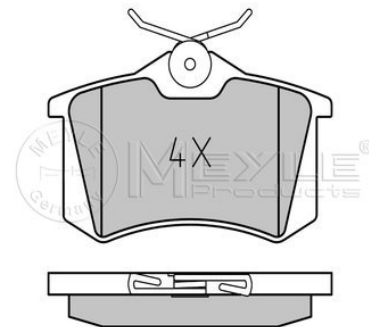

Application info

Corrado (53I) (09/88-12/95)
Golf II (19E) (08/83-12/92)
Golf III (1H1, 1H5, 1E7) (08/91-06/02)
Jetta II (19E) (01/84-07/92)
Passat (32B) (08/80-07/88)

Passat (35I) (02/88-05/97)
Polo (6K_) (11/95-07/02)
Scirocco (53B) (08/80-07/92)
Vento (11/91-09/98)