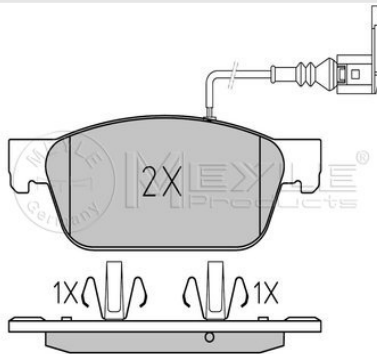

Notes

Quality
Thickness [mm]
Height [mm]
Width [mm]
Number of wear indicators [per axle]
Brake System

prepared for wear indicator
PREMIUM
18.1
75
193.1
1
ATE
with anti-squeak plate
Front Axle

References

7E0 698 151