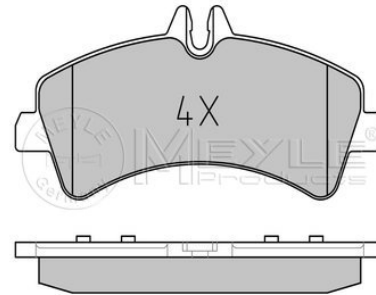

Brake pad set

025 291 9019/PD

2E0 698 451

+ Application info

Crafter (04/06-07/11)

Brake pad set

025 292 1720

2E0 698 451 A

Notes

Thickness [mm]	prepared for wear indicator 20.8
Height [mm]	78.1
Width [mm]	164.9
Brake System	Bosch with anti-squeak plate Rear Axle

References

2E0 698 451 A

2E0 698 451 B

Application info

Crafter (04/06-07/11)

Brake pad set

025 292 1720/PD

2E0 698 451 B

Notes

Quality	prepared for wear indicator PREMIUM
Thickness [mm]	20.8
Height [mm]	78.1
Width [mm]	164.9
Brake System	Bosch with anti-squeak plate Rear Axle