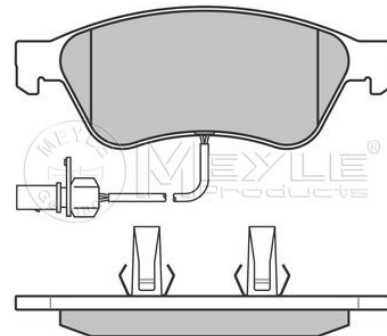

Notes

	incl. wear warning contact
Quality	PREMIUM
Thickness [mm]	20.5
Height [mm]	72.6
Width [mm]	193
Warning Contact Length [mm]	260
Number of wear indicators [per axle]	2
Brake System	ATE with anti-squeak plate Front Axle