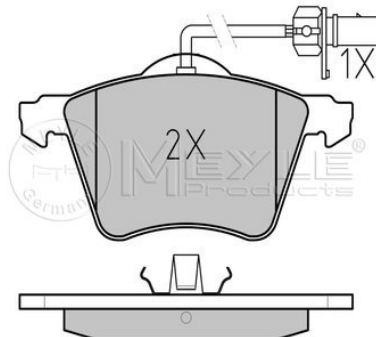

References

7M3 698 151 B

Application info

Sharan (7M) (09/95-03/10)