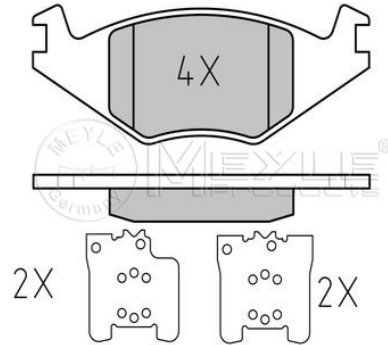

Brake pad set

025 213 6619/W
357 698 115 C

+ Application info

Golf III (1H1, 1H5, 1E7) (08/91-06/02)

Vento (11/91-09/98)

Brake pad set

025 208 8917
191 698 151 F

Notes

Thickness [mm]	excl. wear warning contact
Height [mm]	17.3
Width [mm]	51.4
Brake System	137.9
	Kelsey-Hayes
	with anti-squeak plate
	Front Axle

References

191 615 115 K	191 698 151 E
191 698 151	191 698 151 F
191 698 151 A	

Application info

Golf II (19E) (08/83-12/92)
Jetta II (19E) (01/84-07/92)

Polo / Derby (86_) (03/75-09/94)

Brake pad set

025 208 8719
191 698 151 H

Notes

Thickness [mm]	excl. wear warning contact
Height 2 [mm]	19.7
Height 1 [mm]	49
Width [mm]	51.4
Brake System	137.9
	VW
	with anti-squeak plate
	Front Axle

References

191 615 109 H	191 698 151 H
1H0 615 109	191 698 151 J
171 698 151 F	191 698 151 K
175 698 151	1H0 698 151
176 698 151	321 698 151 C
191 698 151 C	321 698 151 F
191 698 151 D	321 698 151 G