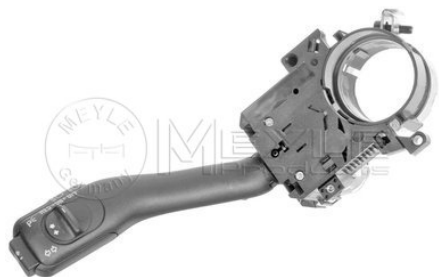

Passat (3B_) (08/96-08/05)
Sharan (7M) (09/95-03/10)

100 953 0021
8L0 953 513 J

Column switch

Notes

Number of Poles
Voltage [V]

Black
with park light function
with headlight flasher
with light dimmer function
with indicator function