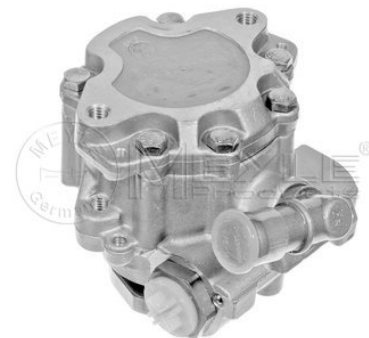

References

2D0 422 155 C

Application info

LT II (05/96-07/06)

Hydraulic pump, P/S

114 631 0010

7D0 422 155

Notes

Hydraulic
Aluminium