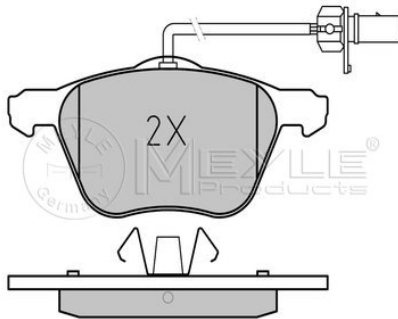

References

7M3 698 151

Application info

Sharan (7M) (09/95-03/10)

025 232 6920/PD
7M3 698 151 A

Brake pad set

Notes

Quality	incl. wear warning contact
Thickness [mm]	PREMIUM
Height 2 [mm]	19.4
Height 1 [mm]	74.8
Width [mm]	73.2
Number of wear indicators [per axle]	161.5
Warning Contact Length [mm]	2
Brake System	260
	ATE
	with anti-squeak plate
	Front Axle