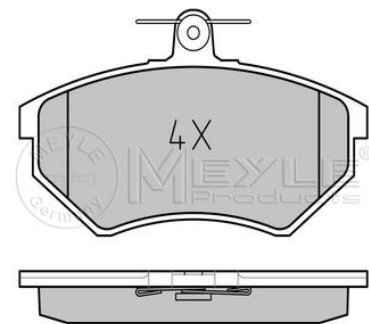

References

357 698 151 A
357 698 151 D

357 698 151 H
533 698 151 A

Application info

Corrado (53I) (09/88-12/95)
Golf II (19E) (08/83-12/92)
Jetta II (19E) (01/84-07/92)

Passat (32B) (08/80-07/88)
Passat (35I) (02/88-05/97)
Scirocco (53B) (08/80-07/92)