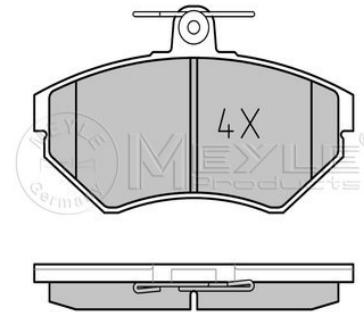

Brake pad set

025 219 4516

1HM 698 151 A

Notes

Thickness [mm]	excl. wear warning contact 15.9
Height [mm]	69.4
Width [mm]	118.9
Brake System	TRW with anti-squeak plate Front Axle

References

1HM 698 151	6N0 698 151 A
1HM 698 151 A	6N0 698 151 B
357 698 151 E	

Application info

Caddy II (9K9, 9K9B, 9U7) (11/95-01/04)
Golf III (1H1, 1H5, 1E7) (08/91-06/02)
Lupo (09/98-07/05)

Polo (6K_) (11/95-07/02)
Polo (6N_) (10/94-10/01)
Vento (11/91-09/98)

Brake pad set

025 219 4516/PD

1HM 698 151 A

Notes

Quality	excl. wear warning contact PREMIUM
Thickness [mm]	15.9
Height [mm]	69.4
Width [mm]	118.9
Brake System	TRW with anti-squeak plate Front Axle