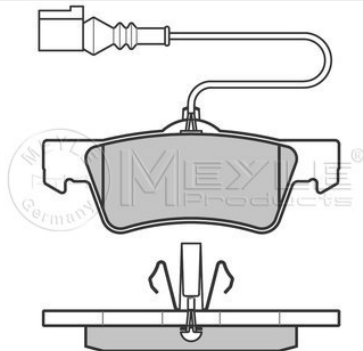

025 243 6719/W
7H8 698 451

Brake pad set

Notes	incl. wear warning contact
Thickness [mm]	19.1
Height 2 [mm]	53.9
Height 1 [mm]	50.9
Width 2 [mm]	140.7
Warning Contact Length [mm]	310
Width 1 [mm]	141.3
Number of wear indicators [per axle]	1
Brake System	ATE with anti-squeak plate Rear Axle

References
7H8 698 451

Application info
Transporter V (04/03-11/09)