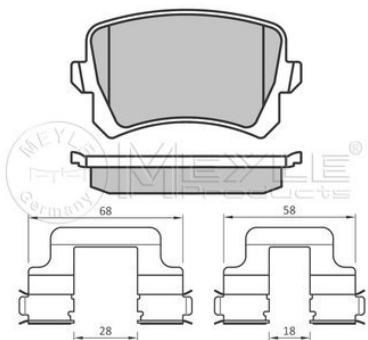

3

025 244 8317
3AA 698 451

Brake pad set

Notes

Thickness [mm]
Height [mm]
Width [mm]
Brake System

not prepared for wear indicator
17.2
56.3
105.5
TRW
with anti-squeak plate
Rear Axle

References

3AA 698 451
3C0 698 451 E
3C0 698 451 F

5N0 698 451
JZW 698 451 G

Application info

CC (11/11--)
Passat (362, 365) (08/10--)
Passat (3C_) (03/05-10/11)

Sharan (7N) (05/10-05/12)
Tiguan (09/07-08/09)