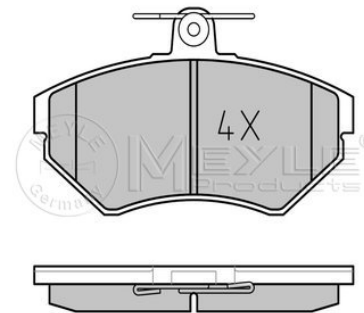

References

1HM 698 151	6N0 698 151 A
1HM 698 151 A	6N0 698 151 B
357 698 151 E	

Application info

Caddy II (9K9, 9K9B, 9U7) (11/95-01/04)
Golf III (1H1, 1H5, 1E7) (08/91-06/02)
Lupo (09/98-07/05)

Polo (6K_) (11/95-07/02)
Polo (6N_) (10/94-10/01)
Vento (11/91-09/98)