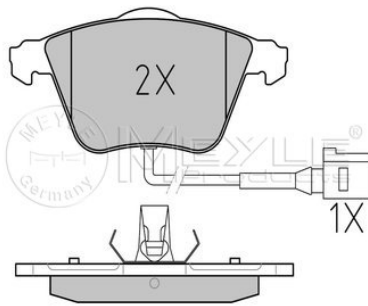

025 238 0120/W
8J0 698 151 F

Brake pad set

Notes

Thickness [mm]
Height [mm]
Width 2 [mm]
Warning Contact Length [mm]
Width 1 [mm]
Number of wear indicators [per axle]
Brake System

incl. wear warning contact
20
72.8
156.4
175
155.1
1
ATE
with anti-squeak plate
Front Axle

References

1K0 698 151 B
8J0 698 151 F

8P0 698 151

Application info

Eos (03/06-11/10)
Golf IV (1J1, 1J5) (08/97-06/06)
Golf V (1K1, 1K5, 5M1) (10/03-05/09)

Golf VI (5K1, 517, AJ5) (10/08-11/13)
Passat (3C_) (03/05-10/11)
Scirocco (137) (05/08-05/11)