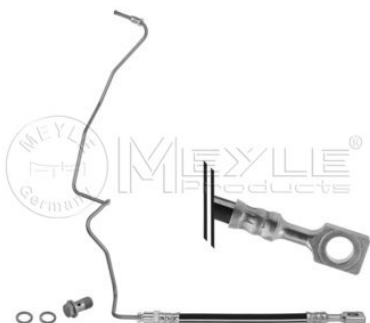

Brake hose

Notes

Outer thread [mm]
Connector type
Length [mm]
Required quantity

with seal
with pipe
M10x1
Banjo fitting
805
with hollow screw
1
at brake caliper
Rear Axle Left

References

1J0 611 763 AD
1J0 611 763 K

1J0 611 763 R

Counterpart

100 525 0055/S