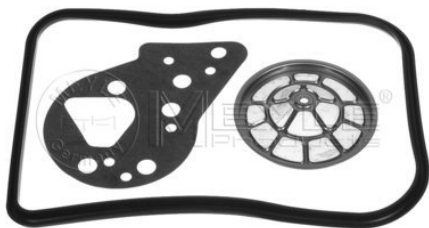

Hydraulic filter kit, A/T

Notes

Transmission Type
Transmission Type
Transmission Type
Transmission Type
Manufacturer Restriction

Kit
with seal
090
089
087
010
Automatic Transmission, 3-speed
VW

References

010 398 009

Parts list

100 321 0002
A/T oil pan gasket