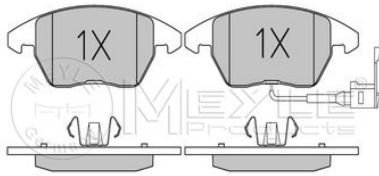

Brake pad set

Application info

Golf III (1H1, 1H5, 1E7) (08/91-06/02)
Passat (35I) (02/88-05/97)

Vento (11/91-09/98)

025 235 8720/PD
3C0 698 151 C

Brake pad set

Notes

Quality	incl. wear warning contact PREMIUM
Thickness [mm]	20
Height 2 [mm]	71.5
Height 1 [mm]	66
Width 2 [mm]	156.5
Warning Contact Length [mm]	135
Width 1 [mm]	155.2
Number of wear indicators [per axle]	1
Brake System	ATE with anti-squeak plate Front Axle