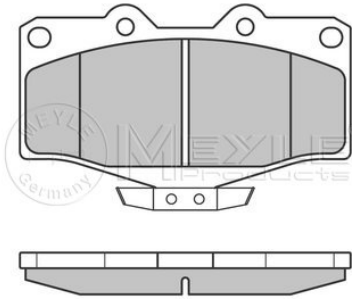

3

025 216 7915/W

J04 465 350 40

Brake pad set

Notes

Thickness [mm]
Height 2 [mm]
Height 1 [mm]
Width [mm]
Number of wear indicators [per axle]
Brake System

with acoustic wear warning
15
73.5
64.5
119.2
4
Sumitomo
with anti-squeak plate
Front Axle

References

J04 465 350 40
J04 491 351 60

J04 665 350 40

Application info

Taro (04/89-03/97)

025 211 5815

J044 653 532 0