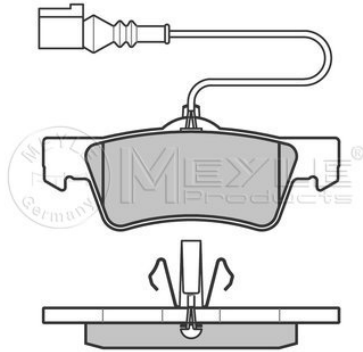

Brake pad set

Notes	incl. wear warning contact
Quality	PREMIUM
Thickness [mm]	19.1
Height 2 [mm]	53.9
Height 1 [mm]	50.9
Width 2 [mm]	140.7
Number of wear indicators [per axle]	1
Warning Contact Length [mm]	310
Width 1 [mm]	141.3
Brake System	ATE with anti-squeak plate Rear Axle