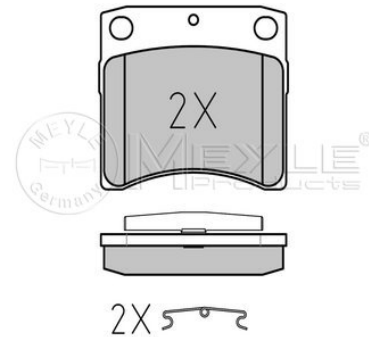

Brake pad set

025 216 3517

701 698 151 H

Notes

	excl. wear warning contact
	Floating Caliper
Thickness [mm]	18.2
Height [mm]	79.8
Width 2 [mm]	89.7
Width 1 [mm]	91.4
Brake System	TRW with anti-squeak plate Front Axle

References

701 698 151 B	701 698 151 G
701 698 151 F	701 698 151 H

Application info

Transporter IV (07/90-04/03)

Brake pad set

025 216 3517/PD

701 698 151 H

Notes

	excl. wear warning contact
	Floating Caliper
Quality	PREMIUM
Thickness [mm]	18.2
Height [mm]	79.8
Width 2 [mm]	89.7
Width 1 [mm]	91.4
Brake System	TRW with anti-squeak plate Front Axle