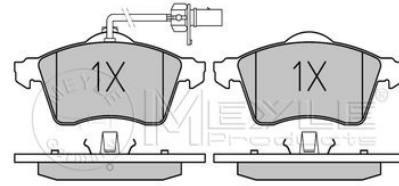

Brake pad set 
025 218 8519/PD

7D0 698 151 F

Notes

	incl. wear warning contact
	Fist-type Caliper
Quality	PREMIUM
Thickness [mm]	19.6
Height [mm]	68.7
Width [mm]	156.3
Number of wear indicators [per axle]	1
Brake System	ATE with anti-squeak plate Front Axle