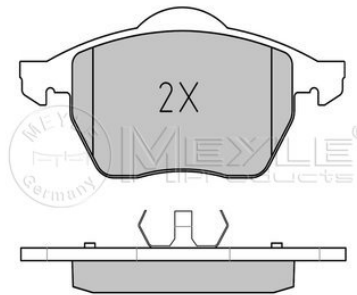

Notes

Quality	prepared for wear indicator
Thickness [mm]	PREMIUM
Height [mm]	19.7
Width [mm]	74
Brake System	156.4
	ATE
	with anti-squeak plate
	Front Axle

References

7M0 698 151	7M0 698 151 B
7M0 698 151 A	