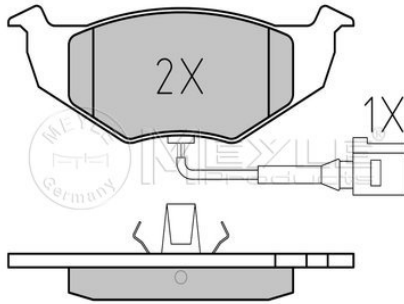

025 235 8118
6Q0 698 151 A

Brake pad set

+ Application info
Polo (9N_) (10/01-11/09)

025 218 6817/W
6Q0 698 151 B

Brake pad set

Notes

Thickness [mm]	incl. wear warning contact
Height 2 [mm]	17.2
Height 1 [mm]	50.6
Height 1 [mm]	51.4
Width 2 [mm]	141.7
Warning Contact Length [mm]	150
Width 1 [mm]	141.6
Number of wear indicators [per axle]	1
Brake System	Volkswagen with anti-squeak plate Front Axle

References

6Q0 698 151 B

Application info
Polo (9N_) (10/01-11/09)