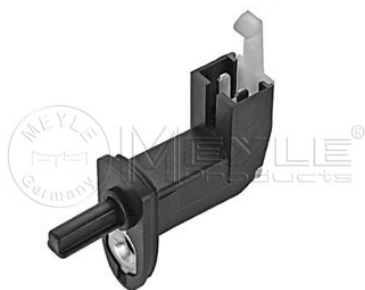

Switch, door contact

Notes

Number of Poles	2

References

3A0 947 561 A

Application info

Passat (35I) (02/88-05/97)

100 947 0001
6N0 947 563