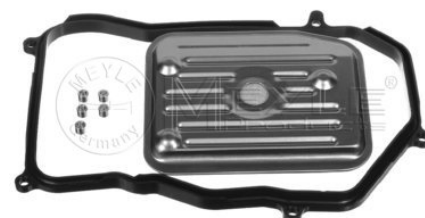

 Automatic Transmission, 4-speed
 VW
 with fastening material

References

01M 325 429

Parts list

 100 321 0003
 100 325 0001

 A/T oil pan gasket
 Hydraulic filter, A/T

4

+