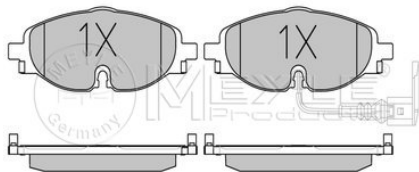

3

025 256 8320/PD

5Q0 698 151 B

Brake pad set

Notes

Quality
Thickness [mm]
Height [mm]
Width [mm]
Number of wear indicators [per axle]
Warning Contact Length [mm]
Brake System

incl. wear warning contact
Disc Brake
PREMIUM
20.4
64.5
160.1
1
170
TRW
Front Axle

References

5Q0 698 151	8V0 698 151 B
5Q0 698 151 B	8V0 698 151 D
8V0 698 151	

Application info

Golf VII (08/12--)

Touran II (09/15--)

025 220 3517

5Q0 698 151 C