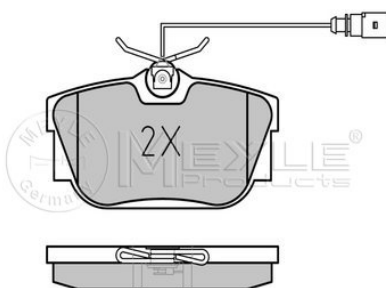

References

7D0 698 451 B	7M3 698 451 D
7D0 698 451 C	7M3 698 451 F
7D0 698 451 F	

Application info
Sharan (7M) (09/95-03/10)

Transporter IV (07/90-04/03)

025 234 4616/W
7D0 698 451 C

Brake pad set

Notes

Thickness [mm]	incl. wear warning contact
Height [mm]	16.4
Width [mm]	51.2
Warning Contact Length [mm]	94.8
Number of wear indicators [per axle]	190
Brake System	2
	TRW
	with anti-squeak plate
	Rear Axle