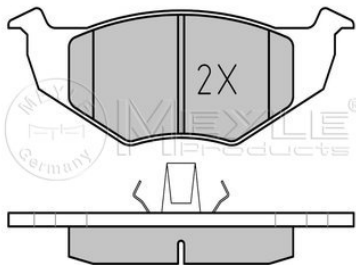

025 218 6615/PD
1H0 698 151 B

Brake pad set

Notes

Quality
Thickness [mm]
Height 2 [mm]
Height 1 [mm]
Width 2 [mm]
Width 1 [mm]
Brake System

not prepared for wear indicator
PREMIUM
15.3
50.6
50.7
141.7
141.6
VW
with anti-squeak plate
Front Axle

References

1H0 698 151 B

Application info

Golf III (1H1, 1H5, 1E7) (08/91-06/02)
Polo (6K_) (11/95-07/02)

Vento (11/91-09/98)