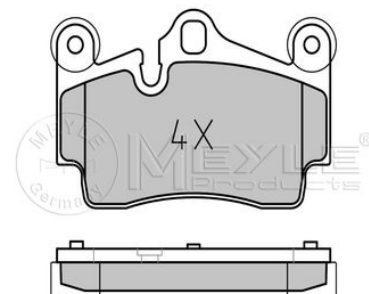

References

7L0 698 451	7L0 698 451 G
7L0 698 451 A	7L6 698 451 A
7L0 698 451 B	7L6 698 451 D