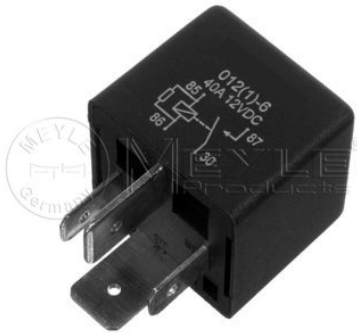

100 937 0001

Multifunction relay

Notes

Rated current [A]	40
	Electric booster heater
	Fan, engine cooling
	Heated rear window
	Window Lift
	Terminal 75
	Clamp 15
	Fuel Pump
	Magnetic clutch
	Start-stop system
	Water pump after-run
	Fan, heater/air conditioning
	Heated windscreen
	Surge protection
	Pump, fuel pre-supply
	Sunroof
	Battery main switch
	Engine control unit
	Secondary Air System
	X contact relief
	Interior Blower
	Parking Heater
	Suction pipe pre-heating
	Normally open contact
	Rear window wiper
	Lock
Rated Power [W]	480
Height [mm]	25
Width [mm]	28
Operating voltage [V]	12
Connector type	2x 6,3 mm
Connector type	2x 9,5 mm
Length [mm]	28
Number of Poles	4

References

191 937 503	8D0 951 253
7M0 951 253 A	

Application info

Bora (1J2, 1J6) (10/98-05/05)	Passat (32B) (08/80-07/88)
Caddy I (14) (08/82-07/92)	Passat (35I) (02/88-05/97)
Caddy II (9K9, 9K9B, 9U7) (11/95-01/04)	Passat (362, 365) (08/10--)
Caddy III (2KA, 2KB) (03/04-08/10)	Passat (3B_) (08/96-08/05)
Corrado (53I) (09/88-12/95)	Passat (3C_) (03/05-10/11)
Crafter (04/06-07/11)	Phaeton (3D) (04/02--)
Eos (03/06-11/10)	Polo (6K_) (11/95-07/02)
Fox/Lupo Z51 (10/03--)	Polo (6N_) (10/94-10/01)
Golf I (17, 155) (04/74-04/93)	Polo (6R_) (06/09-01/11)
Golf II (19E) (08/83-12/92)	Polo (9N_) (10/01-11/09)
Golf III (1H1, 1H5, 1E7) (08/91-06/02)	Scirocco (53B) (08/80-07/92)
Golf IV (1J1, 1J5) (08/97-06/06)	Tiguan (09/07-08/09)
Golf V (1K1, 1K5, 5M1) (10/03-05/09)	Touareg (7LA, 7L6, 7L7) (10/02-05/10)
Golf VI (5K1, 517, AJ5) (10/08-11/13)	Touran (1T1, 1T2) (02/03-05/10)
Jetta I (16) (08/78-02/84)	Transporter III (05/79-07/92)
Jetta II (19E) (01/84-07/92)	Transporter IV (07/90-04/03)
LT II (05/96-07/06)	Transporter V (04/03-11/09)
Lupo (09/98-07/05)	Vento (11/91-09/98)