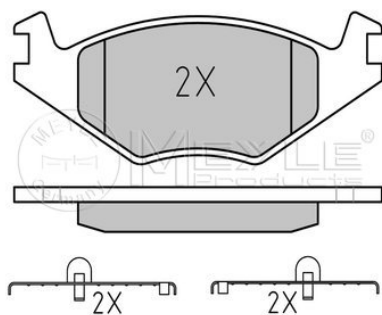

Brake pad set

Notes

Thickness [mm]
Height 2 [mm]
Height 1 [mm]
Width [mm]
Brake System

excl. wear warning contact
15.3
49
51.4
137.9
Kelsey-Hayes
with anti-squeak plate
Front Axle

References

171 698 151 G	191 698 151 L
175 698 151	321 698 151 B
176 698 151	321 698 151 D
191 698 151 B	321 698 151 E
191 698 151 G	321 698 151 H

Application info

Golf I (17, 155) (04/74-04/93)
Golf II (19E) (08/83-12/92)
Jetta I (16) (08/78-02/84)
Jetta II (19E) (01/84-07/92)

Passat (32B) (08/80-07/88)
Polo / Derby (86_) (03/75-09/94)
Scirocco (53B) (08/80-07/92)