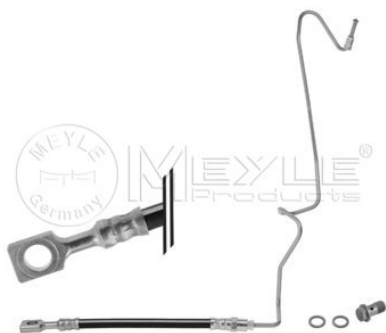

3

100 525 0055/S
1J0 611 764 AD

Brake hose

Notes

Outer thread [mm]
Connector type
Length [mm]
Required quantity

with seal
with pipe
M10x1
Banjo fitting
805
with hollow screw
1
at brake caliper
Rear Axle Right

References

1J0 611 764 AD
1J0 611 764 K

1J0 611 764 R

Counterpart

100 525 0054/S

Application info

Bora (1J2, 1J6) (10/98-05/05)
Golf IV (1J1, 1J5) (08/97-06/06)

New Beetle (1Y7, 9C1, 1C1) (01/98-10/10)