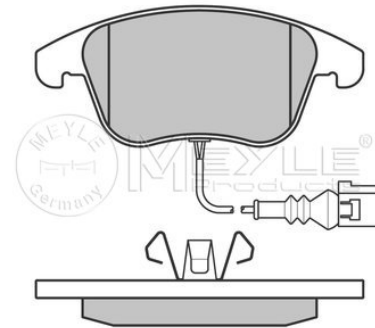

Brake pad set

025 243 3219/W

5N0 698 151

Notes

	incl. wear warning contact
Thickness [mm]	20
Height [mm]	66.6
Width [mm]	155.1
Warning Contact Length [mm]	155
Number of wear indicators [per axle]	1
Brake System	ATE with anti-squeak plate Front Axle

References

5N0 698 151	5N0 698 151 B
5N0 698 151 A	7N0 698 151

Application info

Sharan (7N) (05/10-05/12)

Tiguan (09/07-08/09)

Brake pad set

025 256 8320

5Q0 698 151 B

Notes

	incl. wear warning contact
	Disc Brake
Thickness [mm]	20.4
Height [mm]	64.5
Width [mm]	160.1
Number of wear indicators [per axle]	1
Warning Contact Length [mm]	170
Brake System	TRW Front Axle