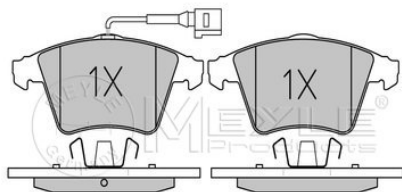

Brake pad set

Notes

Quality	incl. wear warning contact PREMIUM
Thickness/Strength 2 [mm]	17.6
Thickness/Strength 1 [mm]	18
Height 2 [mm]	75.2
Height 1 [mm]	73.5
Width 2 [mm]	156.2
Number of wear indicators [per axle]	1
Width 1 [mm]	155
Brake System	ATE with anti-squeak plate Front Axle

References

7H0 698 151 A

Application info

Transporter V (04/03-11/09)