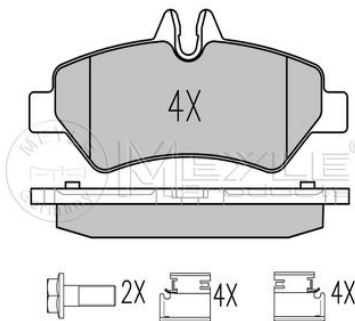

References

2E0 698 451

Application info

Crafter (04/06-07/11)

025 291 9019/PD

2E0 698 451

Brake pad set

Notes