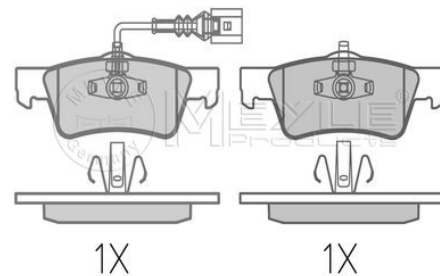

Notes

Thickness [mm]	incl. wear warning contact
Height 2 [mm]	19.7
Height 1 [mm]	53.9
Width 2 [mm]	50.9
Number of wear indicators [per axle]	140.7
Warning Contact Length [mm]	2
Width 1 [mm]	240
Brake System	141.3
	ATE
	with anti-squeak plate
	Rear Axle