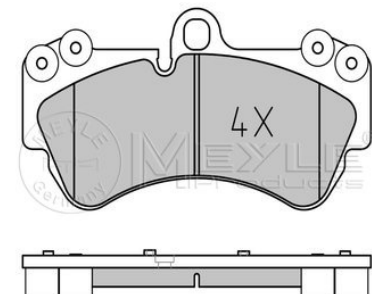

Brake pad set
025 236 9217

7L0 698 151 Q

Notes

Thickness [mm]	prepared for wear indicator
Height [mm]	16.1
Width [mm]	99.1
Brake System	190.2
	Brembo
	with anti-squeak plate
	Front Axle

References

7L0 698 151	7L0 698 151 H
7L0 698 151 B	7L0 698 151 Q
7L0 698 151 D	7L6 698 151
7L0 698 151 F	7L6 698 151 C