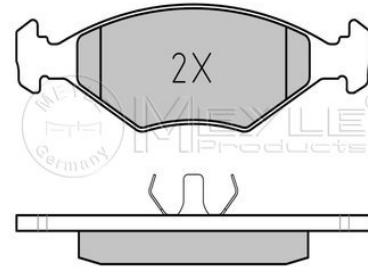

Brake pad set

025 211 9318

5X0 698 151 B

Notes

Thickness [mm]	prepared for wear indicator
Height [mm]	18
Width [mm]	49
Brake System	151.3
	ATE
	with anti-squeak plate
	Front Axle

References

377 698 151 F	ZBC 698 151 A
5X0 698 151 B