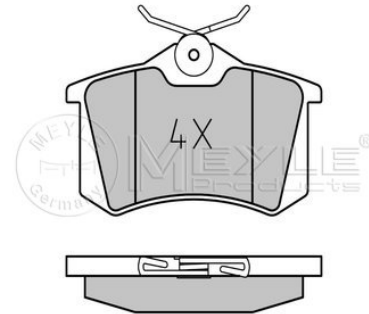

Brake pad set

025 209 6117

1E0 698 451 E

Notes

Thickness [mm]	excl. wear warning contact 17.2
Height [mm]	52.8
Width [mm]	87.1
Brake System	TRW with anti-squeak plate Rear Axle

References

1H0 690 451	1K0 698 451 M
1H0 690 451 A	3B0 698 451
1E0 698 451	3B0 698 451 A
1E0 698 451 C	4B0 698 451
1E0 698 451 D	4B0 698 451 A
1E0 698 451 E	4B0 698 451 B
1E0 698 451 G	4B0 698 451 E
1H0 698 451	4D0 698 451 C
1H0 698 451 A	5C0 698 451
1H0 698 451 D	5C0 698 451 A
1H0 698 451 G	5Q0 698 451 E
1J0 698 451	6Q0 698 451
1J0 698 451 B	6Q0 698 451 B
1J0 698 451 C	6R0 698 451
1J0 698 451 D	6X0 698 451
1J0 698 451 E	6X0 698 451 A
1J0 698 451 F	7M0 698 451
1J0 698 451 G	7M3 698 451
1J0 698 451 H	7M3 698 451 A
1J0 698 451 J	7M3 698 451 B
1J0 698 451 K	7M3 698 451 C
1J0 698 451 L	7M3 698 451 E
1J0 698 451 M	8E0 698 451
1J0 698 451 P	8E0 698 451 A
1J0 698 451 R	JZW 698 451
1K0 698 451 C	JZW 698 451 A
1K0 698 451 J	

Application info

Beetle (5C1) (04/11--)	Passat (35I) (02/88-05/97)
Bora (1J2, 1J6) (10/98-05/05)	Passat (3B_) (08/96-08/05)
Caddy III (2KA, 2KB) (03/04-08/10)	Polo (6K_) (11/95-07/02)
Corrado (53I) (09/88-12/95)	Polo (6N_) (10/94-10/01)
Eos (03/06-11/10)	Polo (6R_) (06/09-01/11)
Golf III (1H1, 1H5, 1E7) (08/91-06/02)	Polo (9N_) (10/01-11/09)
Golf IV (1J1, 1J5) (08/97-06/06)	Scirocco (137) (05/08-05/11)
Golf V (1K1, 1K5, 5M1) (10/03-05/09)	Sharan (7M) (09/95-03/10)
Golf VI (5K1, 517, AJ5) (10/08-11/13)	Transporter IV (07/90-04/03)
Lupo (09/98-07/05)	Vento (11/91-09/98)
New Beetle (1Y7, 9C1, 1C1) (01/98-10/10)