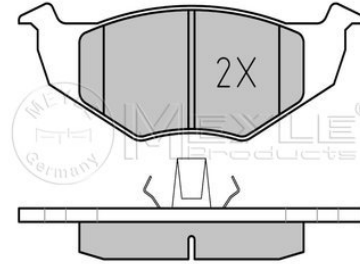

Brake pad set

025 218 6619

1H0 698 151 A

Notes

Thickness [mm]	excl. wear warning contact
Height 2 [mm]	19.5
Height 1 [mm]	50.6
Width 2 [mm]	50.7
Width 1 [mm]	141.7
Width 1 [mm]	141.6
Brake System	VW
	with anti-squeak plate
	Front Axle