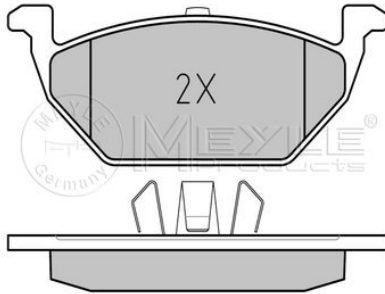

3

025 231 3019/A

1J0 698 151 C

Brake pad set

Notes

Thickness [mm]	19.2
Height [mm]	54.7
Width [mm]	146
Brake System	Kelsey-Hayes with anti-squeak plate Front Axle

References

1J0 698 151 A	5C0 698 151 A
1J0 698 151 B	6Q0 698 151
1J0 698 151 C	6R0 698 151 A
1J0 698 151 J	JZW698151A
5C0 698 151	