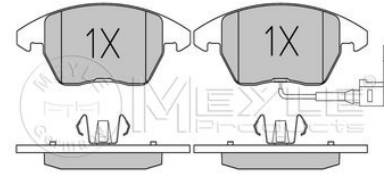

Brake pad set

025 235 8720/W

3C0 698 151 C

Notes

	incl. wear warning contact
Thickness [mm]	20
Height 2 [mm]	71.5
Height 1 [mm]	66
Width 2 [mm]	156.5
Warning Contact Length [mm]	155
Width 1 [mm]	155.2
Number of wear indicators [per axle]	1
Brake System	ATE with anti-squeak plate Front Axle