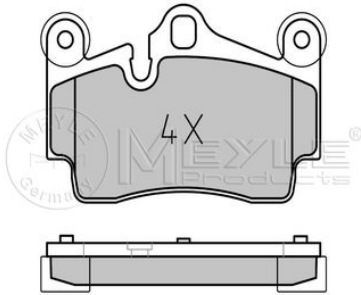

025 236 9417
7L0 698 451 G

Brake pad set

Application info

Touareg (7LA, 7L6, 7L7) (10/02-05/10)

Touareg (7P5) (01/10--)

025 236 9417/PD
7L0 698 451 G

Brake pad set

Notes

Quality
Thickness [mm]
Height [mm]
Width [mm]
Brake System

prepared for wear indicator
PREMIUM
16.2
73.1
112.1
Brembo
with anti-squeak plate
Rear Axle

References

7L0 698 451
7L0 698 451 A
7L0 698 451 B

7L0 698 451 G
7L6 698 451 A
7L6 698 451 D

Application info

Touareg (7LA, 7L6, 7L7) (10/02-05/10)

Touareg (7P5) (01/10--)