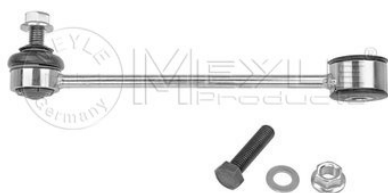

Stabilizer link

Notes

with spanner attachment
Coupling Rod
M12X1,5
241
Rear Axle Right
Rear Axle Left

Thread Measurement 1
Length [mm]

Reinforced Version

References

2K0 505 465 C

2K0 505 465 E