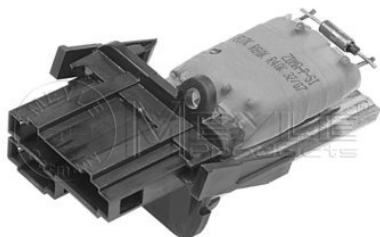

100 800 0032

1H0 959 263

Resistor, interior blower

Notes

Number of Poles	5
Voltage [V]	12
Resistance [Ohm]	1.7
	for vehicles without air conditioning

References

1H0 959 263

Application info

Caddy II (9K9, 9K9B, 9U7) (11/95-01/04)
Golf III (1H1, 1H5, 1E7) (08/91-06/02)
Polo (6K_) (11/95-07/02)

Polo (6N_) (10/94-10/01)
Polo / Derby (86_) (03/75-09/94)
Vento (11/91-09/98)

100 800 0033

357 959 263