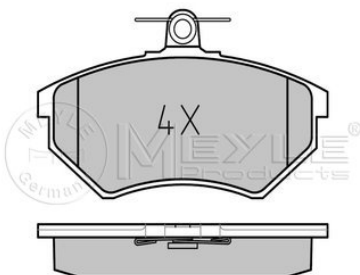

Brake pad set

Notes

Thickness [mm]
Height [mm]
Width [mm]
Brake System

excl. wear warning contact
19.6
69.6
119.2
TRW
with anti-squeak plate
Front Axle

References

357 698 151

357 698 151 B

Application info

Caddy II (9K9, 9K9B, 9U7) (11/95-01/04)
Corrado (53I) (09/88-12/95)
Golf II (19E) (08/83-12/92)

Golf III (1H1, 1H5, 1E7) (08/91-06/02)
Passat (35I) (02/88-05/97)
Vento (11/91-09/98)