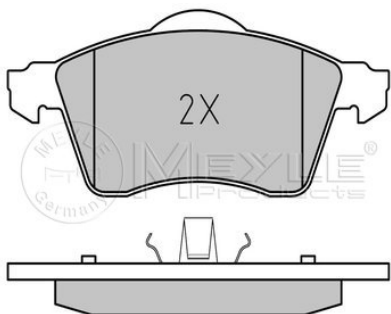

3

025 218 8319

7D0 698 151 E

Brake pad set

Notes

Thickness [mm]
Height [mm]
Width [mm]
Brake System

excl. wear warning contact
Fist-type Caliper
19.6
68.7
156.3
ATE
with anti-squeak plate
Front Axle

References

7D0 698 151

7D0 698 151 E

Application info

LT II (05/96-07/06)

Transporter IV (07/90-04/03)

025 218 8319/PD

7D0 698 151 E