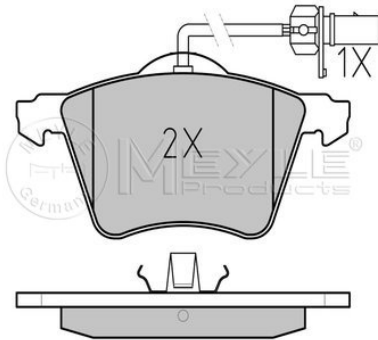

References

7M3 698 151 B

Application info

Sharan (7M) (09/95-03/10)

3

025 234 1819/W

7M3 698 151 B

Brake pad set