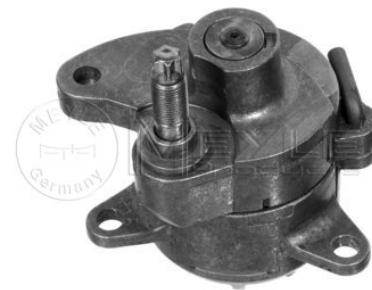

Belt tensioner

100 903 0010

078 903 133 AB

Application info

Passat (3B_) (08/96-08/05)

Belt tensioner

014 020 0034

00A 903 315

Notes

Width [mm] 28

References

00A 903 315

Application info

LT II (05/96-07/06)

Belt tensioner

100 903 0006

038 903 315 K

Notes

Outer diameter [mm] 70
Height [mm] 24