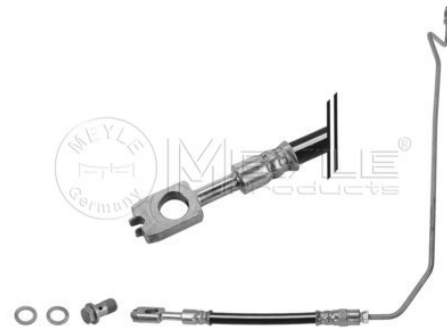

100 525 0067

Application info

Polo (6K_) (11/95-07/02)

Polo (6N_) (10/94-10/01)

Brake hose
100 525 0063/S

8E0 611 764 E

Notes

Outer thread [mm]	M10x1
Connector type	Banjo Fitting
Length [mm]	480
Required quantity	1
	Rear Axle Right