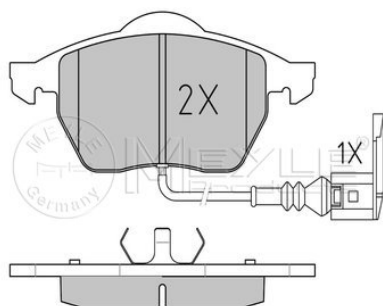

Brake pad set

Notes

Thickness [mm]
Height [mm]
Width [mm]
Warning Contact Length [mm]
Number of wear indicators [per axle]
Brake System

incl. wear warning contact
20.1
74
156.4
145
1
ATE
with anti-squeak plate
Front Axle

References

1J0 698 151 K
1J0 698 151 M

8N0 698 151 A

Application info

Bora (1J2, 1J6) (10/98-05/05)
Golf IV (1J1, 1J5) (08/97-06/06)

New Beetle (1Y7, 9C1, 1C1) (01/98-10/10)
Polo (9N_) (10/01-11/09)