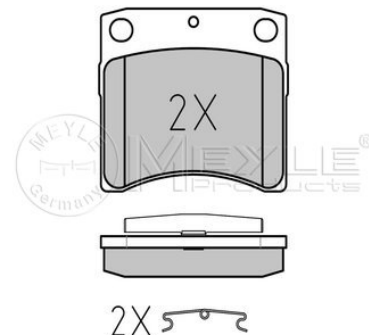

References

701 698 151 B	701 698 151 G
701 698 151 F	701 698 151 H

Application info

Transporter IV (07/90-04/03)