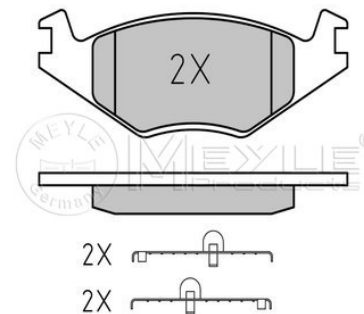

References

867 698 151

Application info

Polo (6K_) (11/95-07/02)
Polo (6N_) (10/94-10/01)

Polo / Derby (86_) (03/75-09/94)