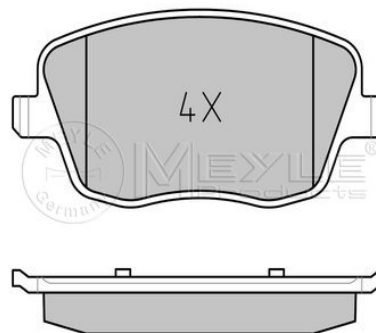

References

6Q0 698 151 A