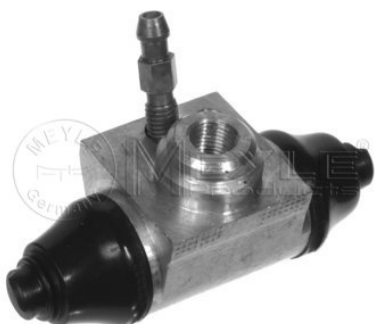

Wheel cylinder

Notes

Diameter [mm]

Aluminium
15.87
Rear Axle

References

1H0 611 053 A