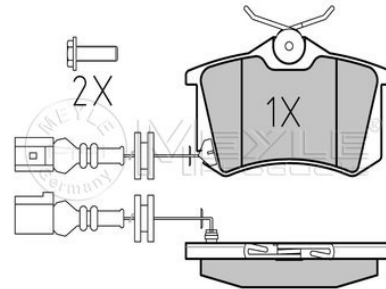

Brake pad set

025 238 2317/W

6Q0 698 451 B

Notes

	incl. wear warning contact
Thickness [mm]	17.2
Height [mm]	52.8
Width [mm]	87.1
Warning Contact Length [mm]	255
Number of wear indicators [per axle]	1
Brake System	TRW with anti-squeak plate Rear Axle