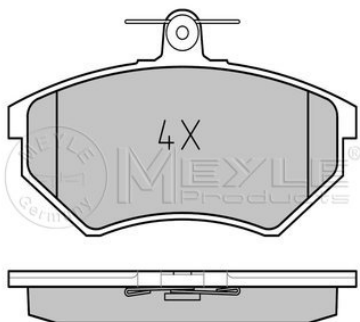

025 201 6816/PD

357 698 151 A

Brake pad set

Notes

Quality
Thickness [mm]
Height [mm]
Width [mm]
Brake System

not prepared for wear indicator
PREMIUM
16.2
69.6
119.2
TRW
with screws
with anti-squeak plate
Front Axle

References

357 698 151 A
357 698 151 D

357 698 151 H
533 698 151 A

Application info

Corrado (53I) (09/88-12/95)
Golf II (19E) (08/83-12/92)
Jetta II (19E) (01/84-07/92)

Passat (32B) (08/80-07/88)
Passat (35I) (02/88-05/97)
Scirocco (53B) (08/80-07/92)

025 201 6819

357 698 151 B