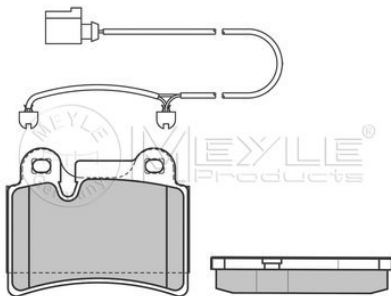

025 240 9717
7L6 698 451 B

Brake pad set

Notes

Thickness [mm]
Height [mm]
Width [mm]
Number of wear indicators [per axle]
Brake System

incl. wear warning contact
17.1
70.1
86.8
1
Brembo
with anti-squeak plate
Rear Axle

References

7L6 698 451 B

Application info

Touareg (7LA, 7L6, 7L7) (10/02-05/10)

Touareg (7P5) (01/10--)