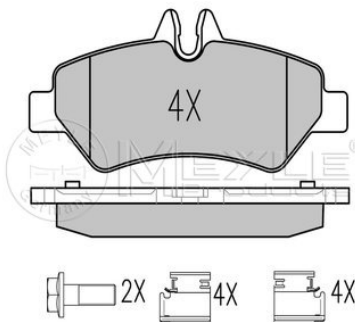

Brake pad set

Notes

Thickness [mm]
Height [mm]
Width [mm]
Brake System

prepared for wear indicator
19
63.1
137
Bosch
with anti-squeak plate
Rear Axle

References

2E0 698 451

Application info

Crafter (04/06-07/11)

025 291 9019/PD

2E0 698 451