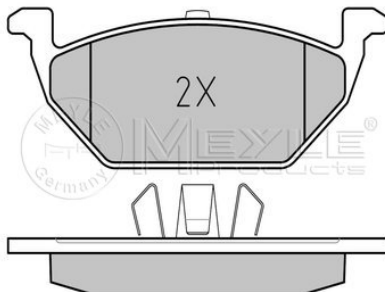

Brake pad set

Notes

Quality	not prepared for wear indicator PREMIUM
Thickness [mm]	19.2
Height [mm]	54.7
Width [mm]	146
Brake System	Kelsey-Hayes with anti-squeak plate Front Axle

References

1J0 698 151 A	5C0 698 151 A
1J0 698 151 B	6Q0 698 151
1J0 698 151 C	6R0 698 151 A
1J0 698 151 J	JZW698151A
5C0 698 151	

Application info

Beetle (5C1) (04/11--)	New Beetle (1Y7, 9C1, 1C1) (01/98-10/10)
Bora (1J2, 1J6) (10/98-05/05)	Polo (6R_) (06/09-01/11)
Fox/Lupo Z51 (10/03--)	Polo (9N_) (10/01-11/09)
Golf IV (1J1, 1J5) (08/97-06/06)	UP (12/11--)
Jetta IV (162) (04/10--)