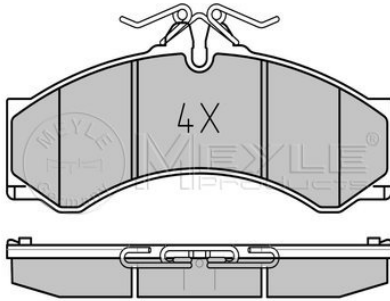

3

025 290 7620/PD

2D0 698 151 B

Brake pad set

Notes

Quality
Thickness [mm]
Height [mm]
Width [mm]
Warning Contact Length [mm]
Brake System

incl. wear warning contact
PREMIUM
20
73
164.5
2
Perrot/Bosch
with anti-squeak plate

References

2D0 698 151 A

2D0 698 151 B

Application info

LT II (05/96-07/06)

025 215 7620

2D0 698 151 C