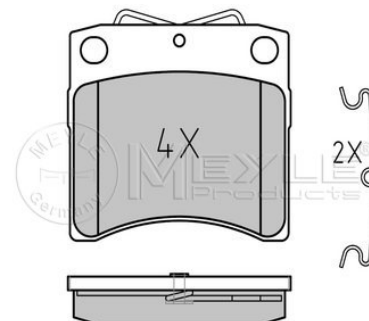

References

701 698 151 A