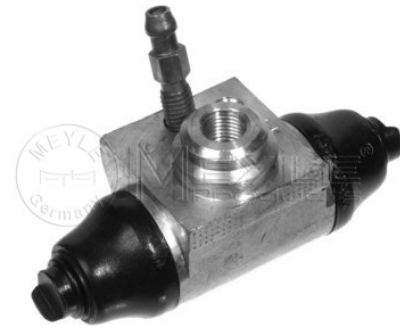

Wheel cylinder

100 611 0057
6Q0 611 053 C

Notes

Diameter [mm]

Aluminium
17.46
Rear Axle

References

6N0 611 053
6Q0 611 053 C

6QE 611 053