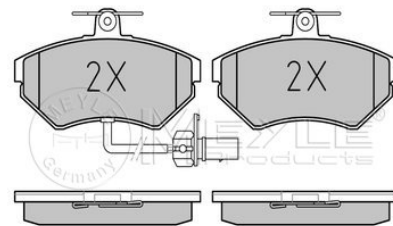

Brake pad set

025 219 4519-1/PD

8E0 698 151 M

+ Application info

Passat (3B_) (08/96-08/05)

Brake pad set

025 219 4519/W

8E0 698 151 M

Notes

	incl. wear warning contact
Thickness [mm]	19.6
Height [mm]	69.4
Width [mm]	118.9
Warning Contact Length [mm]	196
Number of wear indicators [per axle]	2
Brake System	TRW with anti-squeak plate Front Axle