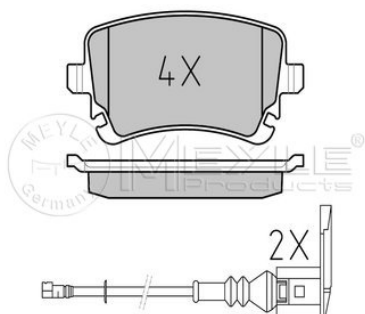

Brake pad set

Notes

Quality	incl. wear warning contact
Thickness [mm]	PREMIUM
Height [mm]	17.3
Width [mm]	58.7
Number of wear indicators [per axle]	116.1
Warning Contact Length [mm]	2
Brake System	170
	TRW
	with anti-squeak plate
	Rear Axle

References

7H0 698 451	7H0 698 451 B

Application info

Transporter V (04/03-11/09)

3