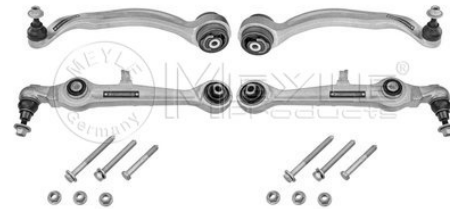

Control arm set

116 050 0022/HD

3B0 498 798 A

Notes

with accessories
Aluminium
Lower
Front Axle Right
Front Axle Left

Slim Set
Reinforced Version

References

3B0 498 798 A

Parts list

116 050 8228/HD	Control arm
116 050 8299/HD	Control arm
116 050 8300/HD	Control arm