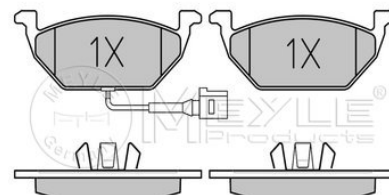

Notes

Thickness [mm]	incl. wear warning contact 19.2
Height [mm]	54.7
Width [mm]	146
Warning Contact Length [mm]	145
Number of wear indicators [per axle]	1
Brake System	Kelsey-Hayes with anti-squeak plate Front Axle