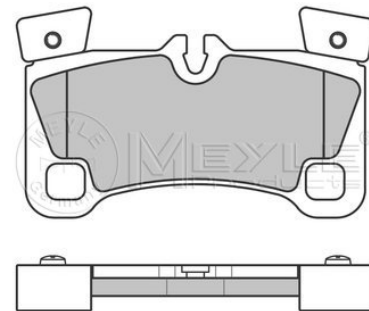

References

7L0 698 451 C	7L0 698 451 E
7L0 698 451 D	7L0 698 451 F