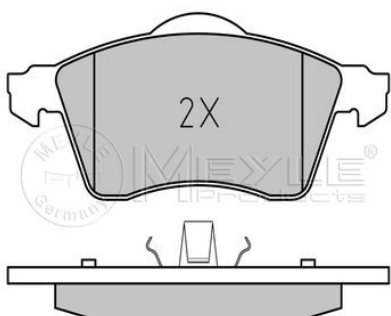

Application info

LT II (05/96-07/06)

Transporter IV (07/90-04/03)

025 218 8319/PD

7D0 698 151 E

Brake pad set

Notes

Quality
Thickness [mm]
Height [mm]
Width [mm]
Brake System