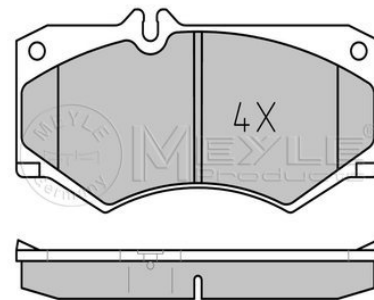

References

291 698 151	291 698 151 A

Application info

LT I (04/75-06/96)

Brake pad set

025 290 7620

2D0 698 151 B

Notes

Thickness [mm]	prepared for wear indicator
Height [mm]	20
Width [mm]	73
Brake System	164.5
	Perrot/Bosch
	with anti-squeak plate