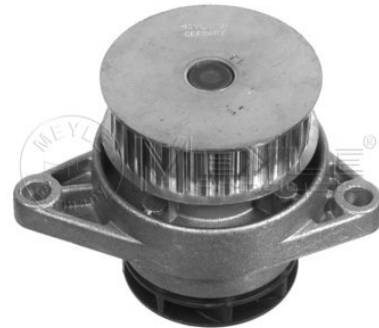

Water pump

113 012 0024
030 121 008 K

+ Application info

Caddy II (9K9, 9K9B, 9U7) (11/95-01/04)
Fox/Lupo Z51 (10/03--)
Golf III (1H1, 1H5, 1E7) (08/91-06/02)
Polo (6K_) (11/95-07/02)

Polo (6N_) (10/94-10/01)
Polo (9N_) (10/01-11/09)
Vento (11/91-09/98)

Water pump

113 012 0049
036 121 008 G

Notes

Number of Teeth

for toothed belt drive
with seal
27

References

036 121 005 F
036 121 005 FX
036 121 005 P

036 121 005 PX
036 121 008 G
036 121 008 GX

Application info

Bora (1J2, 1J6) (10/98-05/05)
Golf IV (1J1, 1J5) (08/97-06/06)

Lupo (09/98-07/05)
Polo (6N_) (10/94-10/01)

Water pump

113 012 0040
036 121 008 M

Notes

Quality
Number of Teeth

for toothed belt drive
with seal
Sealed with SiC/SiC
27

References

036 121 005 B
036 121 005 E
036 121 005 EX
036 121 005 Q
036 121 005 QX
036 121 005 S
036 121 005 SX

036 121 008 K
036 121 008 KX
036 121 008 L
036 121 008 LX
036 121 008 M
036 121 008 MX