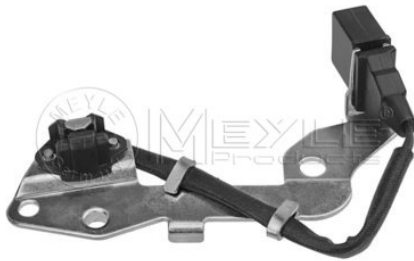

Sensor, camshaft position

Notes

Operating voltage [V]
Number of Poles

with holder
Hall Sensor
12
3
with bearing(s)

References

06A 905 161
06A 905 161 B

06A 905 161 C

Application info

Bora (1J2, 1J6) (10/98-05/05)
Caddy III (2KA, 2KB) (03/04-08/10)
Golf IV (1J1, 1J5) (08/97-06/06)
Golf V (1K1, 1K5, 5M1) (10/03-05/09)
Jetta III (1K2) (08/05-10/10)
Jetta IV (162) (04/10--)

New Beetle (1Y7, 9C1, 1C1) (01/98-10/10)
Passat (3B_) (08/96-08/05)
Polo (6K_) (11/95-07/02)
Polo (9N_) (10/01-11/09)
Touran (1T1, 1T2) (02/03-05/10)
Transporter V (04/03-11/09)

5