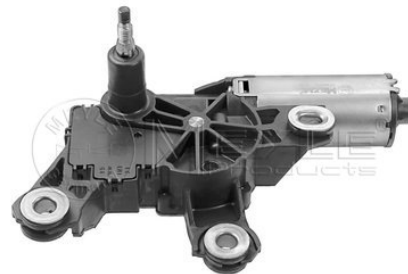

Wiper motor
100 899 0082

1J6 955 711 G

Notes

Rated Power [W]	40
Number of Poles	4
Voltage [V]	12
Required quantity	1 for left-/right-hand traffic for vehicles with rear windscreen wiper Rear

References

1J6 955 711 F	1J9 955 711
1J6 955 711 G	