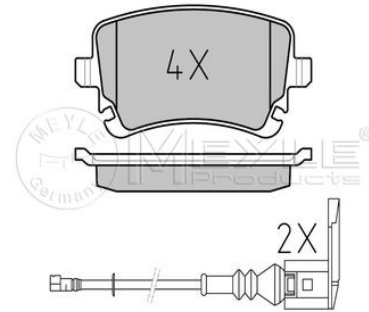

Brake pad set

025 233 2617/W

7H0 698 451

Notes

	incl. wear warning contact
Thickness [mm]	17.3
Height [mm]	58.7
Width [mm]	116.1
Warning Contact Length [mm]	170
Number of wear indicators [per axle]	2
Brake System	TRW with anti-squeak plate Rear Axle