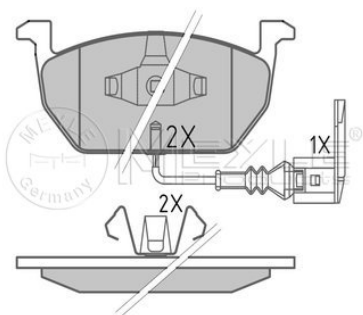

Brake pad set

Notes

Thickness [mm]
Height [mm]
Width [mm]
Number of wear indicators [per axle]
Warning Contact Length [mm]
Brake System

incl. wear warning contact
17.4
62.4
146.1
1
155
ATE
with anti-squeak plate
Front Axle

References

5Q0 698 151 C

Application info

Golf VII (08/12--)