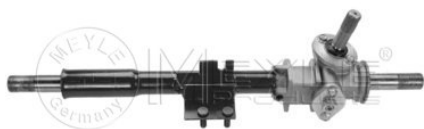

100 419 0021
172 419 063

Steering gear

Notes

Mechanical
for right-hand drive vehicles
for vehicles without power steering

References

172 419 063

Application info

Caddy I (14) (08/82-07/92)
Golf I (17, 155) (04/74-04/93)
Jetta I (16) (08/78-02/84)

Scirocco (53) (02/74-07/80)
Scirocco (53B) (08/80-07/92)

116 080 9567
191 419 063 B