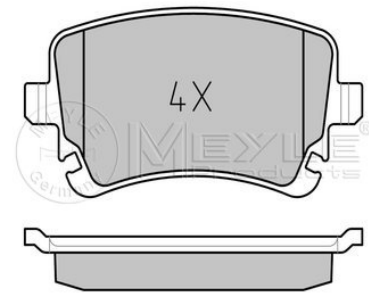

Notes

	excl. wear warning contact
Thickness [mm]	17.3
Height [mm]	58.7
Width [mm]	116.1
Brake System	TRW with anti-squeak plate Rear Axle