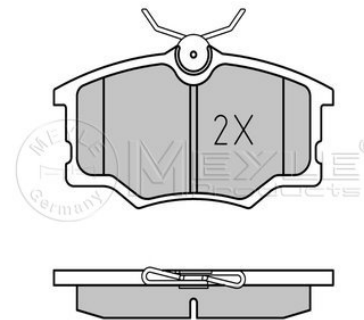

References

377 698 151 E	377 698 151 K
377 698 151 J