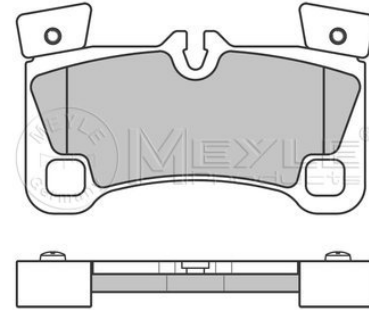

Brake pad set

025 242 9616

7L0 698 451 F

Notes

Thickness [mm]	prepared for wear indicator
Height [mm]	16.3
Width [mm]	77
Brake System	132.1
	Brembo
	with anti-squeak plate
	Rear Axle

References

7L0 698 451 C	7L0 698 451 E
7L0 698 451 D	7L0 698 451 F