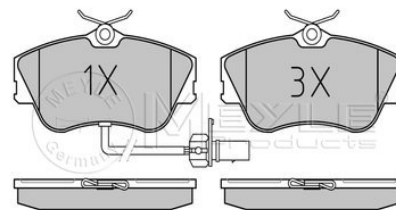

Notes

	incl. wear warning contact
	Fist-type Caliper
Thickness [mm]	19.2
Height [mm]	65.2
Width [mm]	129.7
Warning Contact Length [mm]	205
Number of wear indicators [per axle]	1
Brake System	TRW with anti-squeak plate Front Axle