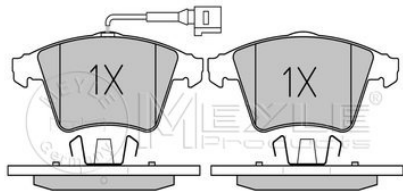

7H0 698 151

Brake pad set

Notes

Thickness/Strength 2 [mm]	18.7
Thickness/Strength 1 [mm]	20.1
Height 2 [mm]	75.2
Height 1 [mm]	73.5
Width 2 [mm]	156.2
Warning Contact Length [mm]	195
Width 1 [mm]	155
Number of wear indicators [per axle]	1
Brake System	ATE with anti-squeak plate Front Axle