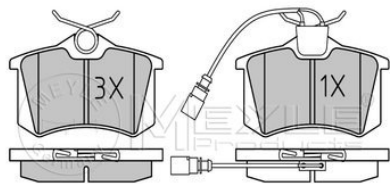

025 235 5417/PD
7M3 698 451 E

Brake pad set

Notes

Quality
Thickness [mm]
Height [mm]
Width [mm]
Warning Contact Length [mm]
Number of wear indicators [per axle]
Brake System

incl. wear warning contact
PREMIUM
17.2
52.8
87.1
205
1
TRW
with anti-squeak plate
Rear Axle

References

7M3 698 451
7M3 698 451 B

7M3 698 451 C
7M3 698 451 E

Application info

Sharan (7M) (09/95-03/10)