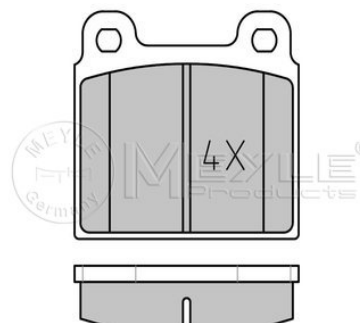

References

211 615 115 D
211 698 151 E
251 698 151
251 698 151 A

251 698 151 B
251 698 151 D
251 698 151 E