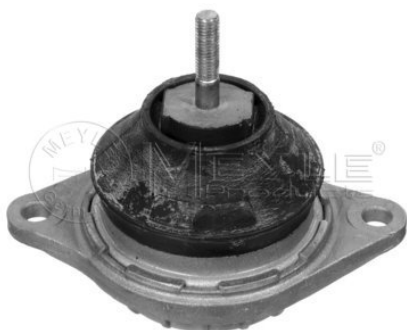

100 199 0047

Engine mount

Notes

Hydro Bearing
Front

References

443 199 379

443 199 381 C

Application info

Passat (32B) (08/80-07/88)