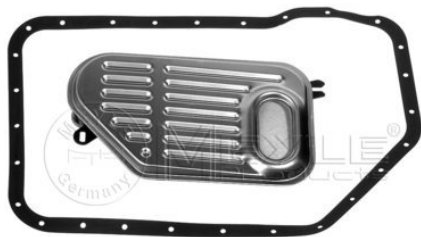

Hydraulic filter kit, A/T

Notes

Transmission Type
Manufacturer Restriction

Kit
with seal
5HP19
Automatic Transmission, 5-speed
ZF

References

01V 325 429

Parts list

100 321 0004 A/T oil pan gasket
100 325 0005 Hydraulic filter, A/T

Application info
Passat (3B_) (08/96-08/05)

Phaeton (3D) (04/02--)

4