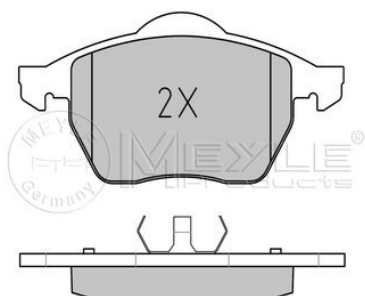

Brake pad set

Notes

Thickness [mm]
Height [mm]
Width [mm]
Brake System

prepared for wear indicator
19.7
74
156.4
ATE
with anti-squeak plate
Front Axle

References

7M0 698 151
7M0 698 151 A

7M0 698 151 B