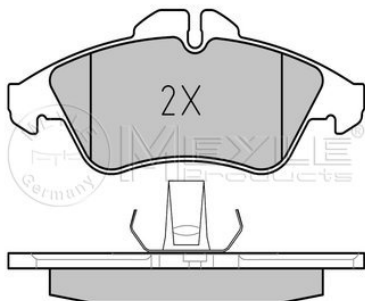

Brake pad set

Notes

Quality
Thickness [mm]
Height [mm]
Width [mm]
Brake System

prepared for wear indicator
PREMIUM
20.3
65
156.4
ATE
with anti-squeak plate
Front Axle

References

2D0 698 151

2D0 698 151 C