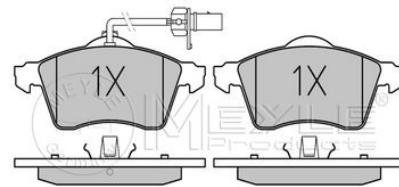

Notes

	incl. wear warning contact
	Fist-type Caliper
Thickness [mm]	19.6
Height [mm]	68.7
Width [mm]	156.3
Number of wear indicators [per axle]	1
Brake System	ATE with anti-squeak plate Front Axle