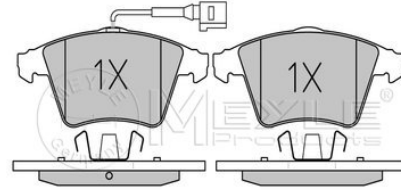

Brake pad set

025 237 4618/W
7H0 698 151 A

Notes

	incl. wear warning contact
Thickness/Strength 2 [mm]	17.6
Thickness/Strength 1 [mm]	18
Height 2 [mm]	75.2
Height 1 [mm]	73.5
Width 2 [mm]	156.2
Width 1 [mm]	155
Number of wear indicators [per axle]	1
Brake System	ATE with anti-squeak plate Front Axle