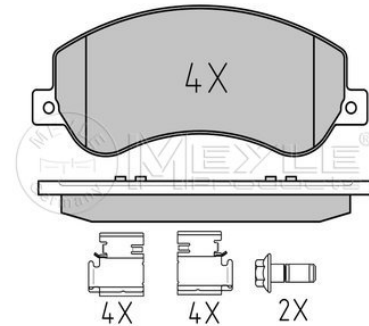

Brake pad set

025 244 8418

2H0 698 151

+ Application info

Amarok (09/10–)

Brake pad set

025 244 8418/PD

2H0 698 151

Notes

Quality	excl. wear warning contact
Thickness [mm]	PREMIUM
Height [mm]	18.9
Width [mm]	66.7
Brake System	164.9
	Bosch
	with anti-squeak plate
	Front Axle

References

2H0 698 151

Application info

Amarok (09/10–)

Brake pad set

025 201 6816

357 698 151 A

Notes

Thickness [mm]	excl. wear warning contact
Height [mm]	16.2
Width [mm]	69.6
Brake System	119.2
	TRW
	with anti-squeak plate
	Front Axle