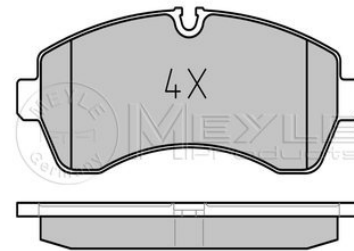

Brake pad set

025 215 7620/PD
2D0 698 151 C

Application info
LT II (05/96-07/06)

Brake pad set

025 292 0020
2E0 698 151 A

Notes

Thickness [mm]	prepared for wear indicator 20.7
Height [mm]	73.4
Width [mm]	169.2
Brake System	Brembo with anti-squeak plate Front Axle

References

2E0 698 151 A	2E0 698 151 C

Application info

Crafter (04/06-07/11)

Brake pad set

025 292 0020/PD
2E0 698 151 A

Notes

Quality	prepared for wear indicator PREMIUM
Thickness [mm]	20.7
Height [mm]	73.4
Width [mm]	169.2
Brake System	Brembo with anti-squeak plate Front Axle