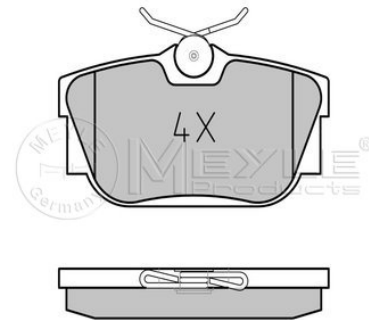

Brake pad set

025 232 2417

7D0 698 451 E

Notes

Thickness [mm]	excl. wear warning contact 16.5
Height [mm]	51.2
Width [mm]	94.8
Brake System	TRW with anti-squeak plate Rear Axle

References

7D0 698 451 E