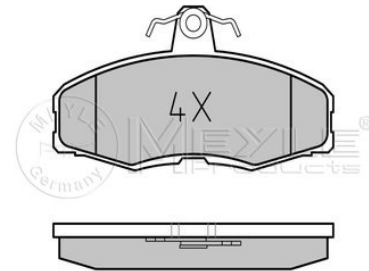

Brake pad set

025 208 6117

6U0 698 151 E

Notes

Thickness [mm]	excl. wear warning contact 17.5
Height [mm]	60.5
Width [mm]	114.8
Brake System	TRW with anti-squeak plate Front Axle

References

6U0 698 151	6U0 698 151 D
6U0 698 151 A	6U0 698 151 E
6U0 698 151 B