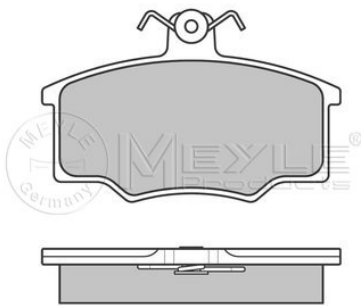

References

7M3 698 151 B

Application info

Sharan (7M) (09/95-03/10)

025 205 7419

811 698 151 B

Brake pad set

Notes