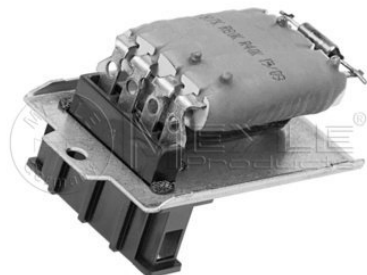

References

357 959 263

Application info

Passat (35I) (02/88-05/97)

Santana (08/84-12/99)

100 800 0034

701 959 263

Resistor, interior blower