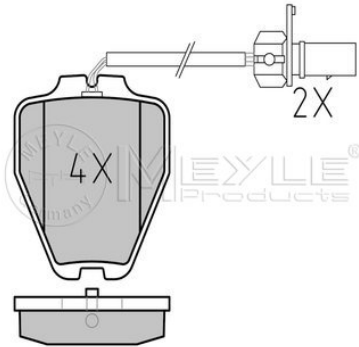

Passat (3C_) (03/05-10/11)
 Sharan (7N) (05/10-05/12)

025 232 8017/W

3D0 698 151 B

Brake pad set

Notes

Thickness [mm]	incl. wear warning contact
Height 2 [mm]	17.5
Height 1 [mm]	74.6
Width 2 [mm]	75.4
Width 1 [mm]	77.7
Number of wear indicators [per axle]	63.5
Brake System	2
	TRW
	with anti-squeak plate
	Front Axle