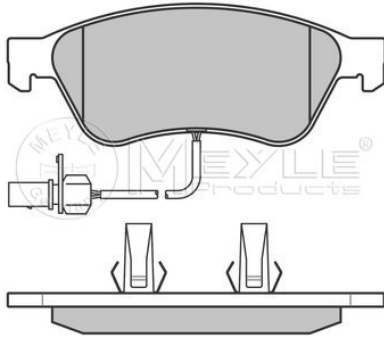

3

025 238 9620/W
4E0 698 151 K

Brake pad set

Notes

Thickness [mm]	20.5
Height [mm]	72.6
Width [mm]	193
Warning Contact Length [mm]	260
Number of wear indicators [per axle]	2
Brake System	ATE with anti-squeak plate Front Axle

References

4E0 698 151	4E0 698 151 E
4E0 698 151 A	4E0 698 151 J
4E0 698 151 B	4E0 698 151 K

Application info

Phaeton (3D) (04/02--)