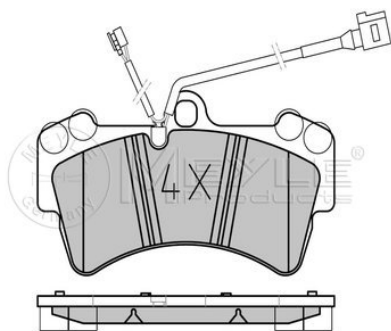

7L0 698 151 P
7L0 698 151 R
7L6 698 151 A
7L6 698 151 D

Application info

Touareg (7LA, 7L6, 7L7) (10/02-05/10)

025 236 9317/PD

7L0 698 151 J

Brake pad set

Notes

Quality
Thickness [mm]
Height [mm]
Width [mm]
Number of wear indicators [per axle]
Brake System