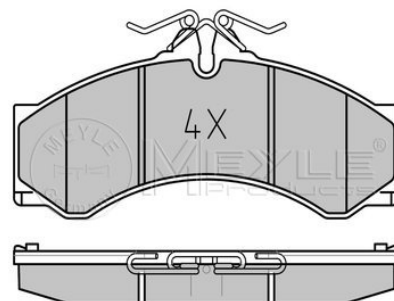

References

2D0 698 151 A	2D0 698 151 B

Application info

LT II (05/96-07/06)