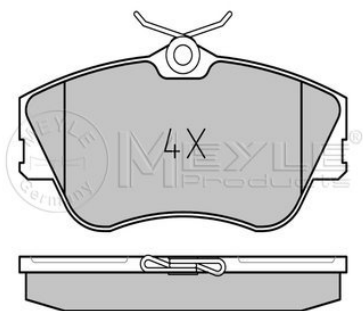

Brake pad set

Notes

Quality
Thickness [mm]
Height [mm]
Width [mm]
Brake System

excl. wear warning contact
Fist-type Caliper
PREMIUM
19
65.2
129.7
TRW
with anti-squeak plate
Front Axle

References

701 698 151 D
701 698 151 E

701 698 151 J

Application info

Transporter IV (07/90-04/03)