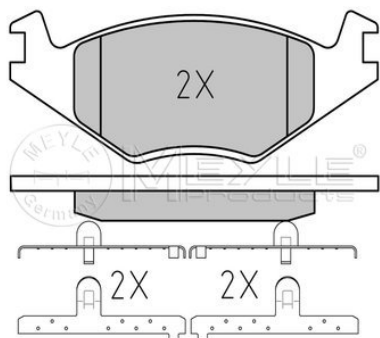

3

025 208 8719/PD

191 698 151 H

Brake pad set

Notes

Quality
Thickness [mm]
Height 2 [mm]
Height 1 [mm]
Width [mm]
Brake System

excl. wear warning contact
PREMIUM
19.7
49
51.4
137.9
VW
with anti-squeak plate
Front Axle

References

191 615 109 H	191 698 151 H
1H0 615 109	191 698 151 J
171 698 151 F	191 698 151 K
175 698 151	1H0 698 151
176 698 151	321 698 151 C
191 698 151 C	321 698 151 F
191 698 151 D	321 698 151 G

Application info

Caddy I (14) (08/82-07/92)
Golf I (17, 155) (04/74-04/93)
Golf II (19E) (08/83-12/92)
Golf III (1H1, 1H5, 1E7) (08/91-06/02)
Jetta I (16) (08/78-02/84)
Jetta II (19E) (01/84-07/92)
Passat (32/33) (05/73-07/80)

Passat (32B) (08/80-07/88)
Passat (35I) (02/88-05/97)
Santana (08/84-12/99)
Scirocco (53) (02/74-07/80)
Scirocco (53B) (08/80-07/92)
Vento (11/91-09/98)

025 208 8715

191 698 151 L