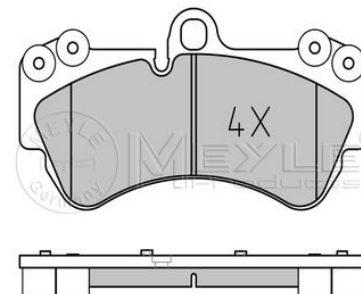

References

7H0 698 151 A

Application info

Transporter V (04/03-11/09)

Brake pad set 
025 236 9217/PD
 7L0 698 151 H

Notes

	prepared for wear indicator
Quality	PREMIUM
Thickness [mm]	16.1
Height [mm]	99.1
Width [mm]	190.2
Brake System	Brembo with anti-squeak plate Front Axle