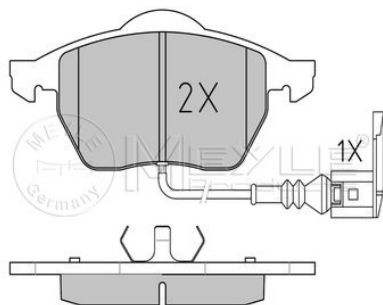

3

025 233 9219/PD

1J0 698 151 K

Brake pad set

Notes

Quality
Thickness [mm]
Height [mm]
Width [mm]
Warning Contact Length [mm]
Number of wear indicators [per axle]
Brake System

incl. wear warning contact
PREMIUM
20.1
74
156.4
145
1
ATE
with anti-squeak plate
Front Axle

References

1J0 698 151 K
1J0 698 151 M

8N0 698 151 A

Application info

Bora (1J2, 1J6) (10/98-05/05)
Golf IV (1J1, 1J5) (08/97-06/06)

New Beetle (1Y7, 9C1, 1C1) (01/98-10/10)
Polo (9N_) (10/01-11/09)

025 233 9219/W

1J0 698 151 K