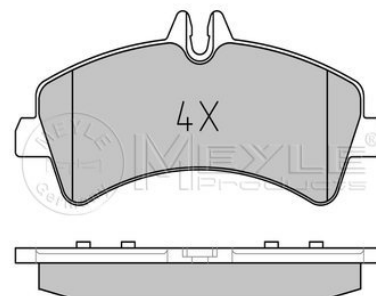

References

2E0 698 451 A

2E0 698 451 B

Application info

Crafter (04/06-07/11)