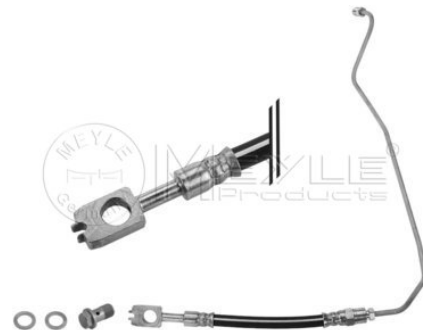

Counterpart

100 525 0063/S

Application info

Passat (3B_) (08/96-08/05)