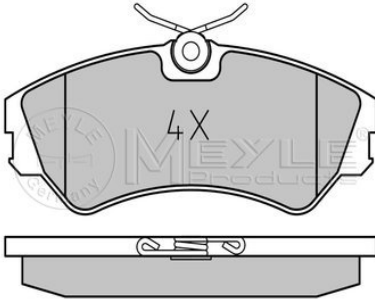

025 206 5217/PD

701 698 151 A

Brake pad set

Application info

Transporter IV (07/90-04/03)

025 201 2419

701 698 151 C

Brake pad set

Notes

Thickness [mm]
Height [mm]
Width [mm]
Brake System

excl. wear warning contact
Fist-type Caliper
19
54.8
129.7
TRW
with anti-squeak plate
Front Axle

References

701 698 151

701 698 151 C

Application info

Transporter IV (07/90-04/03)