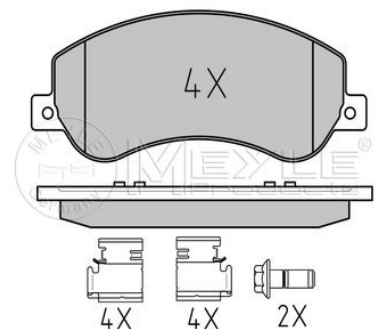

2E0 698 151
2E0 698 151 B

2E0 698 151 E

Application info

Crafter (04/06-07/11)

025 244 8418
2H0 698 151

Brake pad set

Notes

Thickness [mm]
Height [mm]
Width [mm]
Brake System