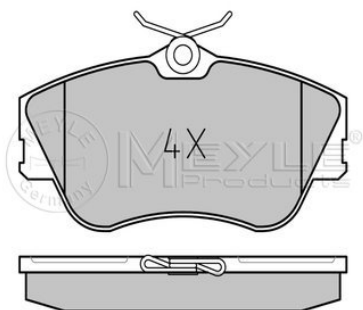

3

025 214 7919

701 698 151 J

Brake pad set

Notes

Thickness [mm]
Height [mm]
Width [mm]
Brake System

excl. wear warning contact
Fist-type Caliper
19
65.2
129.7
TRW
with anti-squeak plate
Front Axle

References

701 698 151 D
701 698 151 E

701 698 151 J

Application info

Transporter IV (07/90-04/03)

025 214 7919/PD

701 698 151 J