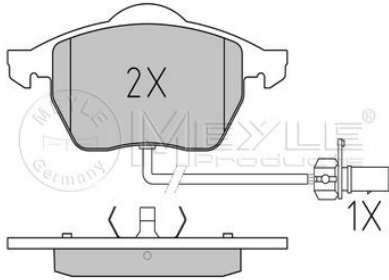

3

025 218 4919/W
7M3 698 151

Brake pad set

Notes

Thickness [mm]	incl. wear warning contact
Height [mm]	19.7
Width [mm]	74
Warning Contact Length [mm]	156.4
Number of wear indicators [per axle]	200
Brake System	1
	ATE
	with anti-squeak plate
	Front Axle

References

7M3 698 151

Application info

Sharan (7M) (09/95-03/10)