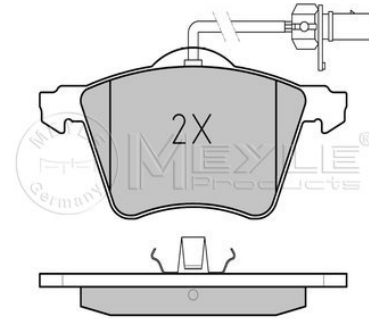

	incl. wear warning contact
	Fist-type Caliper
Thickness [mm]	18.6
Height [mm]	78.5
Width [mm]	156.3
Number of wear indicators [per axle]	2
Brake System	ATE with anti-squeak plate Front Axle

References