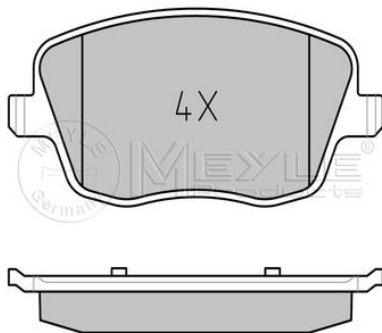

025 235 8118/W
6Q0 698 151 C

Brake pad set

Notes

Thickness [mm]	incl. wear warning contact
Height [mm]	18.7
Height [mm]	62.7
Width [mm]	131.5
Warning Contact Length [mm]	160
Number of wear indicators [per axle]	1
Brake System	TRW with anti-squeak plate Front Axle

References

6Q0 698 151 C

Application info
Polo (9N_) (10/01-11/09)