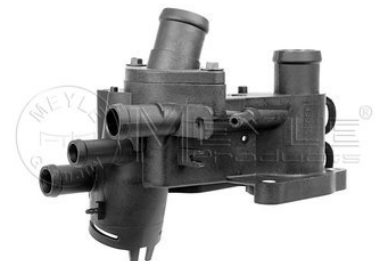

Parts list

100 121 1025
100 121 1047
100 919 0023

Thermostat
Coolant flange
Sender unit, coolant temperature