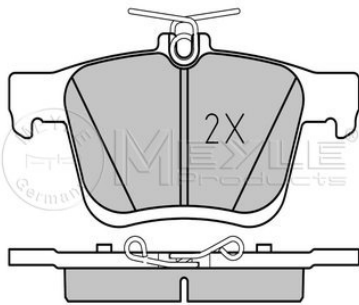

025 250 0816/PD
5Q0 698 451

Brake pad set

Notes

Quality
Thickness [mm]
Height 2 [mm]
Height 1 [mm]
Width [mm]
Brake System

not prepared for wear indicator
PREMIUM
16.2
61.2
56.2
123
ATE
with anti-squeak plate
Rear Axle

References

3Q0 698 451
5Q0 698 451
5Q0 698 451 C

8V0 698 451
8V0 698 451 A

Application info

Golf VII (08/12--)

Touran II (09/15--)