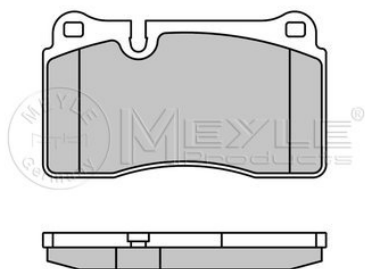

3

025 240 9817

7L6 698 151 J

Brake pad set

Notes

Thickness [mm]
Height [mm]
Width [mm]
Brake System

prepared for wear indicator
17.1
77.2
131.8
Brembo
with anti-squeak plate
Front Axle

References

7L6 698 151 E
7L6 698 151 G

7L6 698 151 J
7P6 698 151 C

Application info

Touareg (7LA, 7L6, 7L7) (10/02-05/10)

Touareg (7P5) (01/10--)

025 240 9817/PD

7L6 698 151 J