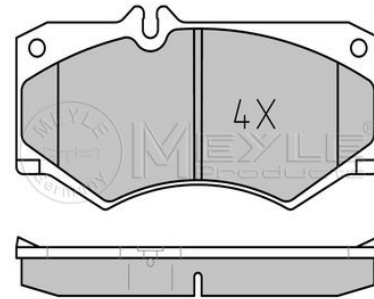

Brake pad set

025 207 8418

291 698 151 A

Notes

Thickness [mm]	prepared for wear indicator
Height [mm]	18
Width [mm]	75.1
Brake System	148.9
	Perrot
	with anti-squeak plate
	Front Axle

References

291 698 151	291 698 151 A

Application info

LT I (04/75-06/96)

Brake pad set

025 207 8418/PD

291 698 151 A

Notes

Quality	prepared for wear indicator
Thickness [mm]	PREMIUM
Height [mm]	18
Width [mm]	75.1
Brake System	148.9
	Perrot
	with anti-squeak plate
	Front Axle