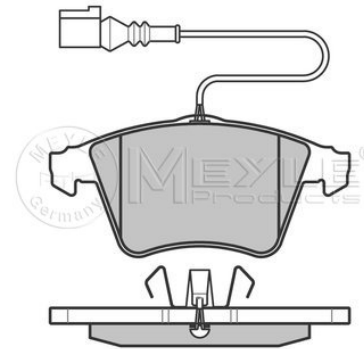

Brake pad set

025 237 4719/PD

7L6 698 151 F

Notes

Quality	incl. wear warning contact
Thickness [mm]	PREMIUM
Height 2 [mm]	19.6
Height 1 [mm]	74.8
Height 1 [mm]	73.3
Width 2 [mm]	156.2
Number of wear indicators [per axle]	1
Warning Contact Length [mm]	303
Width 1 [mm]	155
Brake System	ATE
	with anti-squeak plate
	Front Axle

References

7L6 698 151 F

Application info

Touareg (7LA, 7L6, 7L7) (10/02-05/10)

Brake pad set

025 237 4719/W

7L6 698 151 F

Notes

Thickness [mm]	incl. wear warning contact
Height 2 [mm]	19.6
Height 2 [mm]	74.8
Height 1 [mm]	73.3
Width 2 [mm]	156.2
Warning Contact Length [mm]	303
Width 1 [mm]	155
Number of wear indicators [per axle]	1
Brake System	ATE
	with anti-squeak plate
	Front Axle