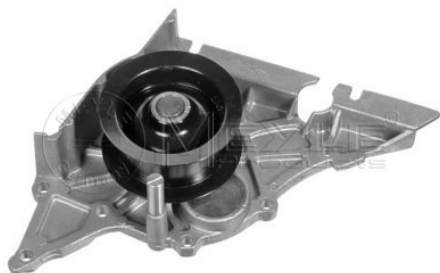

069 121 005 D

Application info

LT I (04/75-06/96)

113 012 0047

077 121 004 P

Water pump

Notes

for toothed belt drive
with seal
Sealed with SiC/SiC