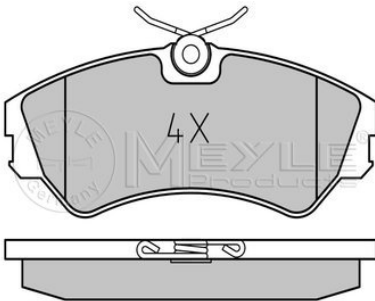

025 201 2419/PD

701 698 151 C

Brake pad set

Notes

Quality
Thickness [mm]
Height [mm]
Width [mm]
Brake System

excl. wear warning contact
Fist-type Caliper
PREMIUM
19
54.8
129.7
TRW
with anti-squeak plate
Front Axle

References

701 698 151

701 698 151 C

Application info

Transporter IV (07/90-04/03)