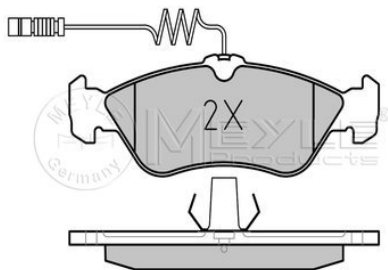

References

2D0 698 451

Application info

LT II (05/96-07/06)

025 215 9218/PD
2D0 698 451

Brake pad set

Notes

Quality
Thickness [mm]
Height [mm]
Width [mm]
Warning Contact Length [mm]
Brake System