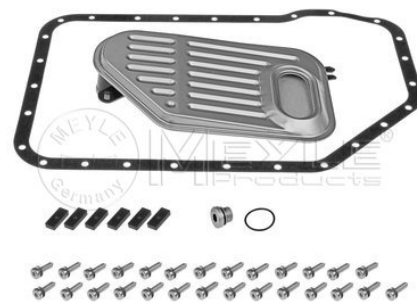

Parts list

100 321 0004   A/T oil pan gasket
100 398 0003   Hydraulic filter kit, A/T
100 325 0005   Hydraulic filter, A/T