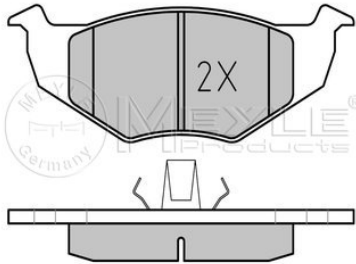

3

025 218 6615
1H0 698 151 B

Brake pad set

Notes

Thickness [mm]
Height 2 [mm]
Height 1 [mm]
Width 2 [mm]
Width 1 [mm]
Brake System

not prepared for wear indicator
15.3
50.6
50.7
141.7
141.6
VW
with anti-squeak plate
Front Axle

References

1H0 698 151 B

Application info

Golf III (1H1, 1H5, 1E7) (08/91-06/02)
Polo (6K_) (11/95-07/02)

Vento (11/91-09/98)