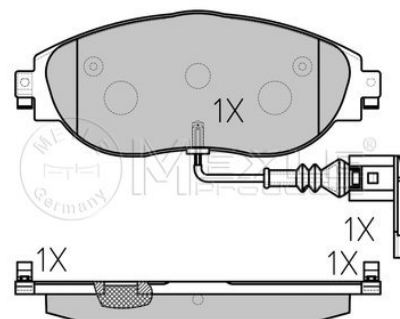

Notes

	incl. wear warning contact
	Disc Brake
Thickness [mm]	20
Height [mm]	69.7
Width [mm]	175.2
Warning Contact Length [mm]	260
Number of wear indicators [per axle]	1
Brake System	TRW Front Axle