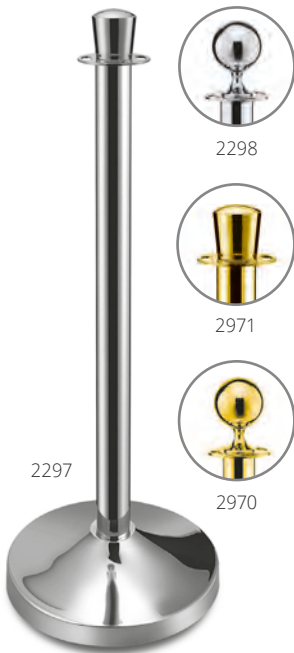

ART.-NR. | ORDER NO | **DIVERS**

ABGRENZUNGS-STÄNDER

POST FOR QUEUE MANAGEMENT - CYLINDER

H	94,0 cm	37,0"
C	Zylinder silber/ Cylinder silver: #2297	
C	Zylinder Titanium gold/ Cylinder golden: #2971	
C	Kugel silber/ Sphere silver: #2298	
C	Kugel Titanium gold/ Sphere golden: #2970