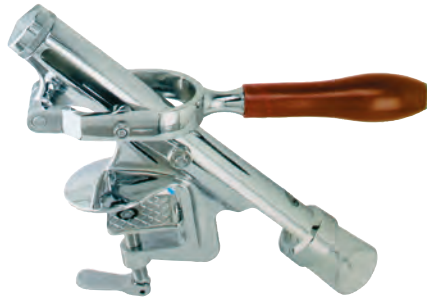

ART-NR. | ORDER NO. | **326**

ENTKORKER TISCHMONTAGE

CORKSCREW COUNTER INSTALLATION

#	Ersatzspindel: #4910	Spare spindle: #4910