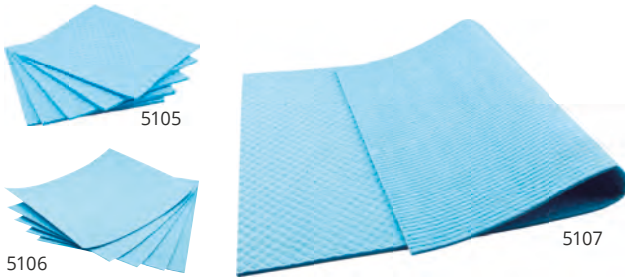

ART-NR. | ORDER NO | **DIVERS**

SCHWAMMTUCH PRIME BAR, BLAU

SPONGE CLOTH PRIME BAR, BLUE

M	Zellulose-Baumwollmischung	Cellulose, cotton
M	18,0 x 17,0 cm / 7,08 x 6,69"; 5 Stk./pcs.: #5105	
M	31,5 x 25,7 cm / 12,4 x 10,11"; 5 Stk./pcs.: #5106	
M	63,0 x 36,0 cm / 24,8 x 14,7"; 1 Stk./pcs.: #5107