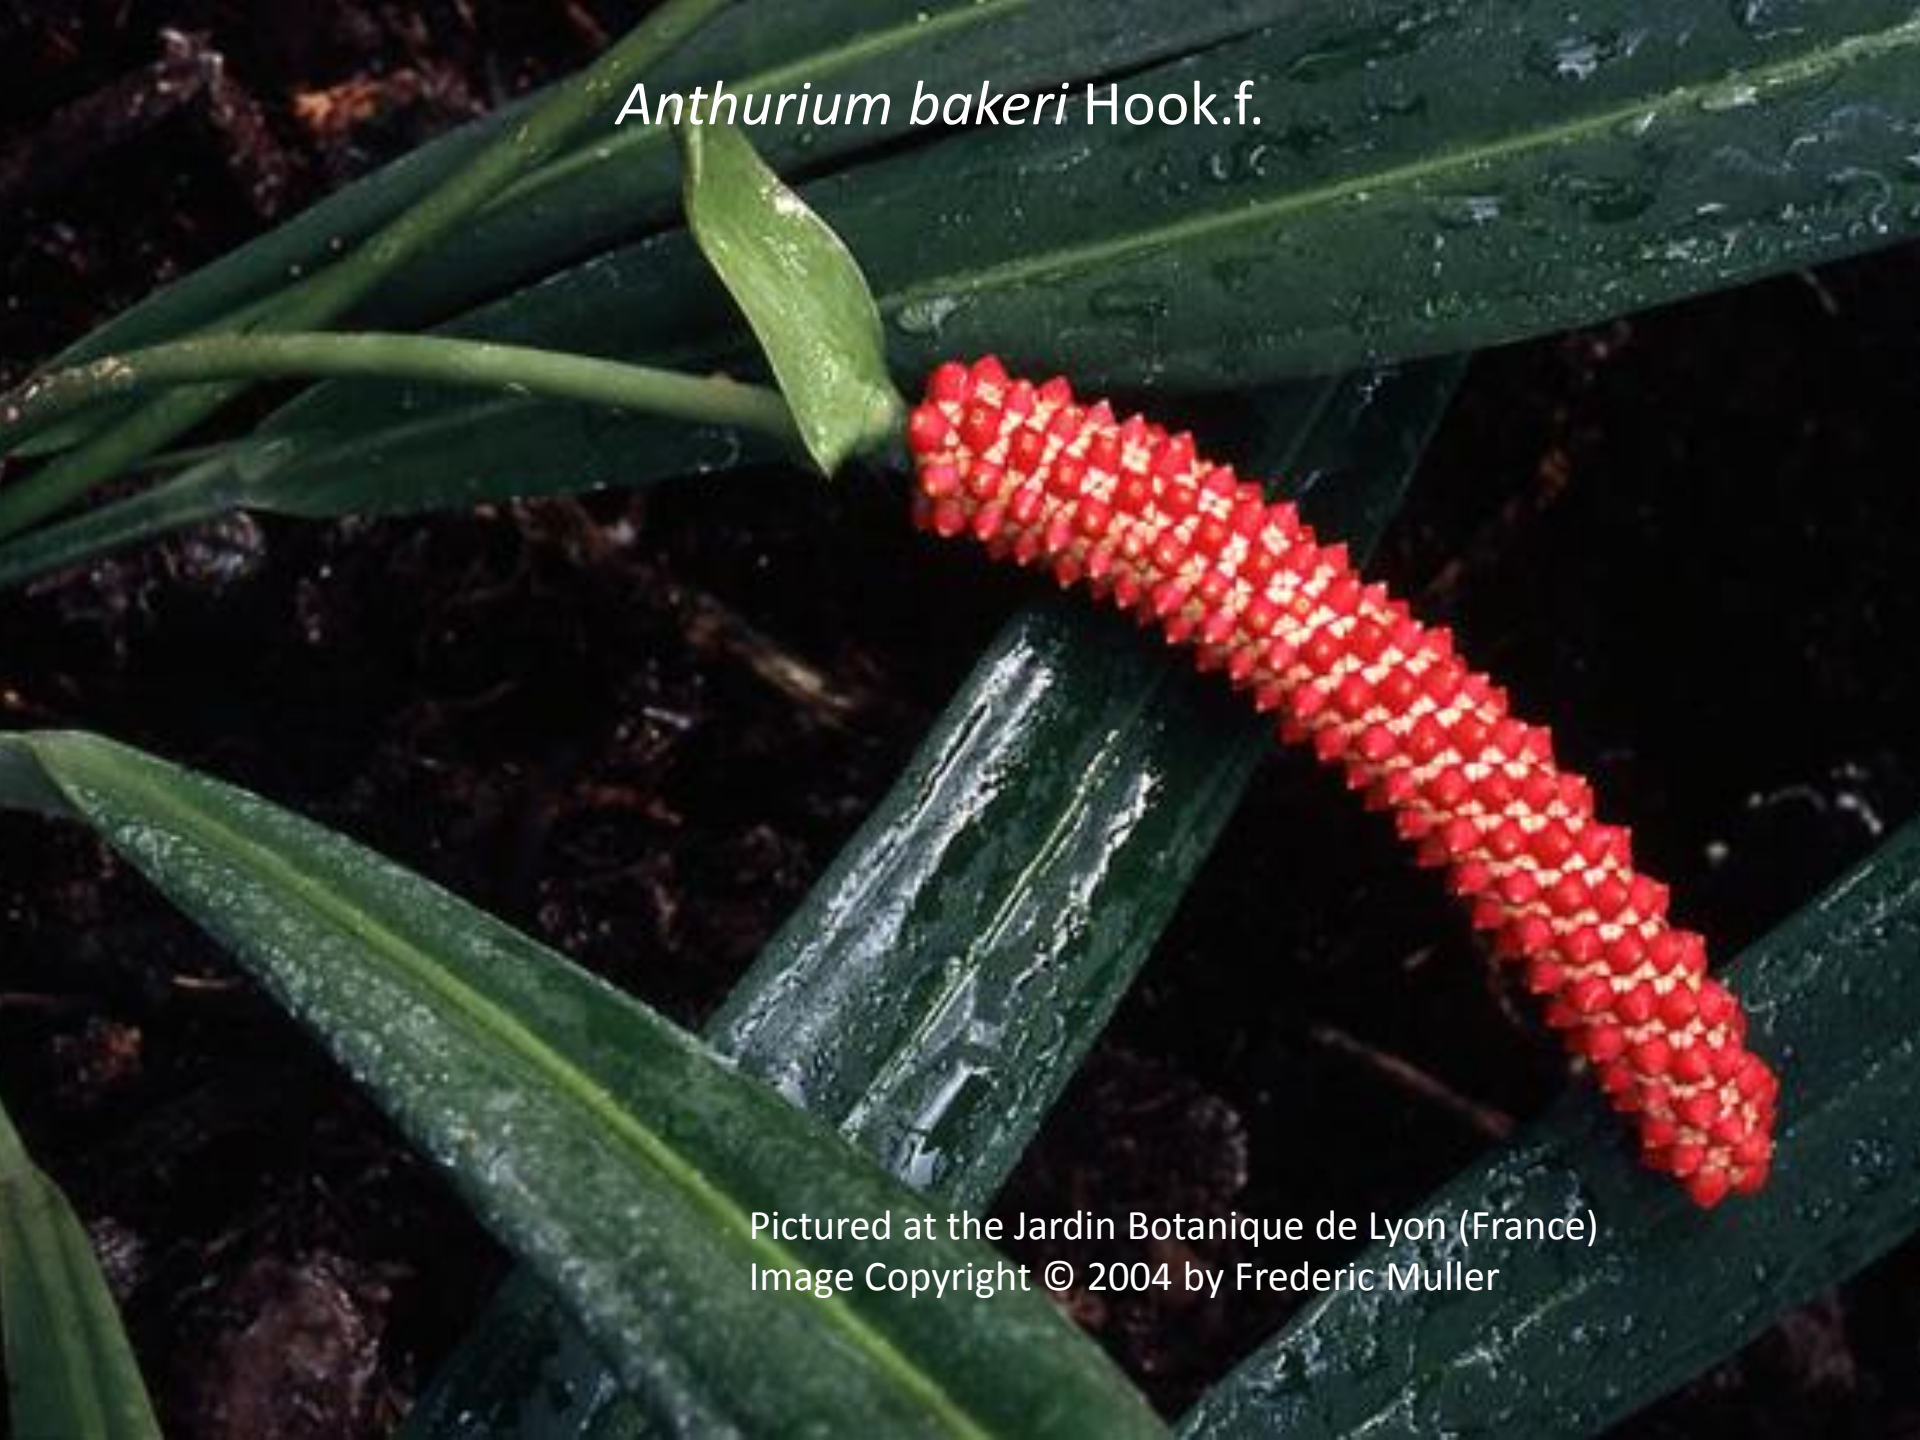

Anthurium bakeri Hook.f.

Pictured at the Jardin Botanique de Lyon (France)
Image Copyright © 2004 by Frederic Muller