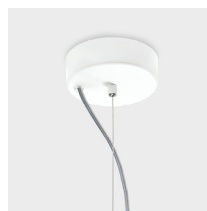

Geblackl technical features

products: Loto

design: Romano + Menegon 2008

Finiture

Tessuti diffusore

Plissé

Plissé ribbon

Fabric lampshade

IP20

Wall lamp without switch detail

Wall lamp with switch detail

Ceiling rose detail

Ceiling rose detail

* on demand

** cable on measure

Technical features

products: Loto Mini pendant lamp
design: Romano + Menegon 2008

Mini pendant lamp - ø 16 without plex	ø 16 x 14 cm 0,7 Kg	lamp type 1xE14 max watt 42 W HES	LOTESE016P01
Pendant lamp - ø 43	ø 43 x 29 cm 2 Kg	lamp type 2xE27 max watt 42 W HES	LOTESPO43P01
	ø 43 x 29 cm 2 Kg	lamp type 1 led module 18,7 W luminous efficacy 3000 Lm light colour 2700 K DIM dali / triac	LOTESPO43P02
Pendant lamp - ø 60	ø 60 x 31 cm 3 Kg	lamp type 3xE27 max watt 70 W HES	LOTESPO60P01
	ø 60 x 31 cm 3 Kg	lamp type 1 led module 23 W luminous efficacy 3628 Lm light colour 2700 K DIM dali / triac	LOTESPO60P08
Pendant lamp - ø 80	ø 80 x 35 cm 5 Kg	lamp type 4xE27 max watt 70 W HES	LOTESPO80P01
	ø 80 x 35 cm 5 Kg	lamp type 1 led module 23 W luminous efficacy 3628 Lm light colour 2700 K DIM dali / triac	LOTESPO80P05

16 cm
6.30"

43 cm
16.93"

60 cm
23.62"

80 cm
31.50"

Technical features

products: Loto Pendant lamp
design: Romano + Menegon 2008

Pendant lamp - ø 100	ø 100 x 35 cm 7 Kg	lamp type 4xE27 max watt 70 W HES	LOTESP100P01
	ø 100 x 35 cm 7 Kg	lamp type 1 led module 23 W luminous efficacy 3628 Lm light colour 2700 K DIM dali / triac	LOTESP100P08
	ø 100 x 35 cm 7 Kg	lamp type 1 led module 57 W luminous efficacy 8750 Lm light colour 2700 K DIM dali	LOTESP100P13
Pendant lamp - ø 140	ø 140 x 60 cm 20 Kg	lamp type 6xE27 max watt 105 W HES	LOTESP140P01
	ø 140 x 60 cm 20 Kg	lamp type 1 led module 88,2 W luminous efficacy 12380 Lm light colour 2700 K DIM dali	LOTESP140P08