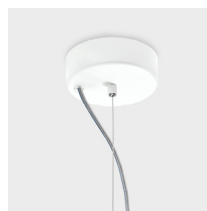

Ceiling rose detail

* on demand

** cable on measure