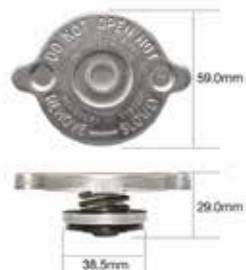

BRISBANE (07) 5540 7530

FUNNEL WITH 250MM FLEXI
RG6218

Funnel Long Neck 430 x
RG6270

Utility Funnel W Super Flex
10717

Jiggle Siphon Brass 13Mm
JSB1513

Jiggle Siphon Brass 19Mm
JSB219

RADIATOR AND FUEL CAPS