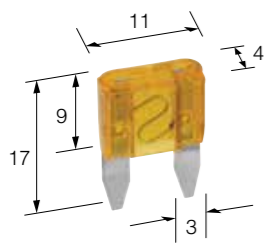

Fig 9

PART NO.	QUANTITY PER PACK	AMPS	TYPE	FIG NO.
52700BL	Blister (5)	Various	Mini Blade Fuse Assortment Comprises: 52705 x 1 52710 x 1 52715 x 1 52720 x 1 52725 x 1	
52702	50	2	Mini Blade	9
52702BL	Blister (5)			
52703	50	3		
52703BL	Blister (5)			
52705	50	5		
52705BL	Blister (5)			
52707	50	7.5		
52707BL	Blister (5)			
52710	50	10		
52710BL	Blister (5)			
52715	50	15		
52715BL	Blister (5)			
52720	50	20		
52720BL	Blister (5)			
52725	50	25		
52725BL	Blister (5)			
52730	50	30		
52730BL	Blister (5)