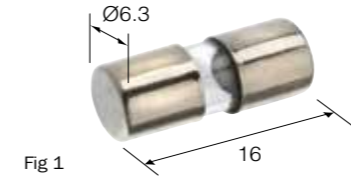

4 Electrical

GLASS FUSES

PART NO.	QUANTITY PER PACK	AMPS	TYPE	FIG NO.
52103 52103BL	50 Blister (5)	3	1AG Glass Internal Soldered Cap	1
52207 52215	50 50	7.5 15	2AG Glass Internal Soldered Cap	2
52300BL	Blister (10)	Various	Glass Fuse Assortment Comprises: 52302 x 1 52305 x 1 52310 x 1 52315 x 2 52320 x 2 52325 x 2 52330 x 1	
52301 52301BL	50 Blister (5)	1	3AG Glass Internal Soldered Cap	3
52302 52302BL	50 Blister (5)	2		
52303 52303BL	50 Blister (5)	3		
52305 52305BL	50 Blister (5)	5		
52307 52307BL	50 Blister (5)	7.5		
52310 52310BL	50 Blister (5)	10		
52315 52315BL	50 Blister (5)	15		
52320 52320BL	50 Blister (5)	20		
52325 52325BL	50 Blister (5)	25		
52330 52330BL	50 Blister (5)	30		
52335 52335BL	50 Blister (5)	35		
52414 52414BL	50 Blister (5)	14	SFE Glass Internal Soldered Cap	4