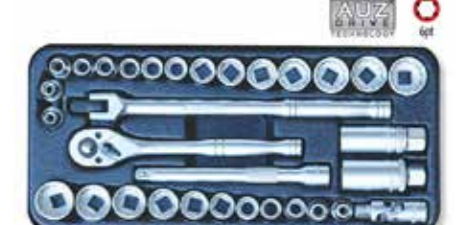

32pc 3/8" 6Pt Met/Sae
Metric: 6-22mm / SAE: 1/4-7/8"
A75505

9pc 1/4DR INHEX Met/Sae
Metric: 3-6mm - SAE: 1/8-1/4"
SP20540