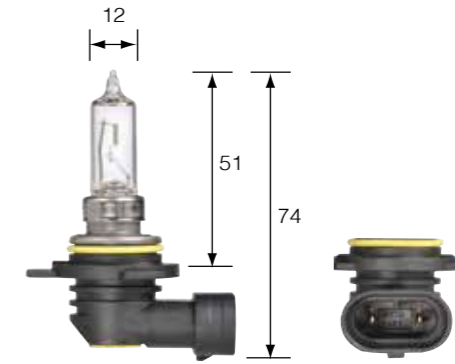

BRISBANE (07) 5540 7530

4 Electrical

NEW

LED
6,000K
LUMENS

HIR1/HIR2 GLOBES

Fig 27

Fig 28

BOXED PART NO.	BLISTERED PART NO.	VOLT	WATTS	BASE/TYPE	REF NO.	ADR 51/ECE 37	FIG NO.
48062	48062BL	12V	65W	PX20d	9011	HIR1	27
48060	48060BL	12V	55W	PX22d	9012	HIR2	28