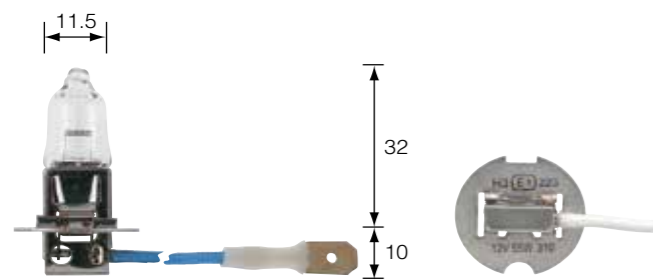

H3 HALOGEN GLOBES

Fig 3

BOXED PART NO.	BLISTERED PART NO.	VOLT	WATTS	BASE/TYPE	ADR 51/ECE 37	FIG NO.
48315	48315BL	12V	35W	PK22s	-	3
48321	48321BL	12V	55W		H3	
48351	48351BL	12V	100W		-	
48381	48381BL	12V	130W		-	
48700	48700BL	24V	70W		H3	
48731	48731BL	24V	100W		-	

H3 PERFORMANCE GLOBES

UPGRADE PACK (2)	BLISTERED PART NO.	VOLT	WATTS	BASE/TYPE	ADR 51/ECE 37	FIG NO.
-	48471BL	12V	55W	PK22s INTENSE PLUS 30		3