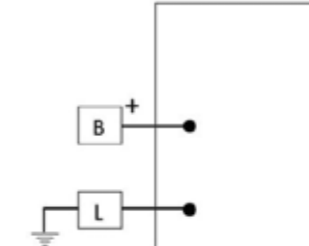

Rocker Switch Lock Out Slide
58336