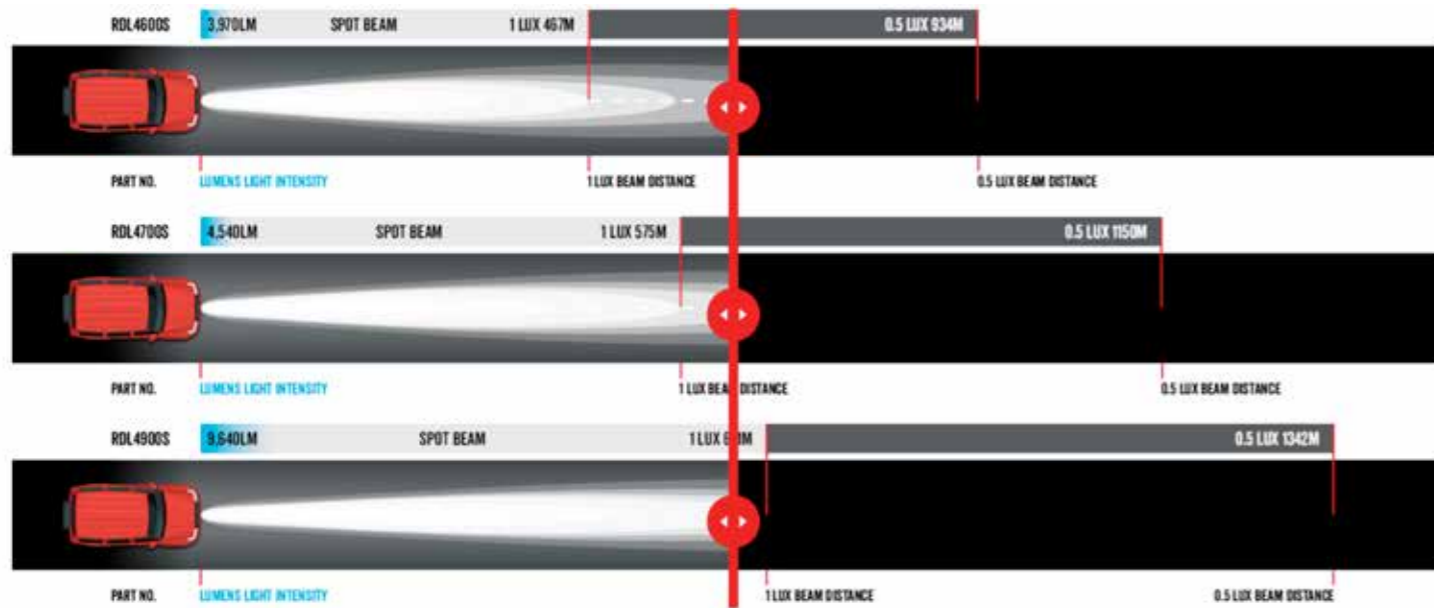

WWW.MRFILTER.COM.AU

WWW.MRFILTER.COM.AU

SYDNEY (02) 9769 1166

BRISBANE (07) 5540 7530

SYDNEY (02) 9769 1166

BRISBANE (07) 5540 7530

Dimmable Daytime Running Lamp in Center

PART NUMBER	RDL4600S	RDL4700S	RDL4900S
Description	DL Series 6" Round 14 LED	DL Series 7" Round 16 LED	DL Series 9" Round 34 LED
Beam Type	Spot Beam with Daylight Strip	Spot Beam with Daylight Strip	Spot Beam with Daylight Strip
Lumens Light Output (Effective)	3780lm	4540lm	9640lm
Beam Distance	934m	1150m	1342m
Total Watts	42W	48W	102W
Light Source	14x3 Watt Osram LED's + DL	16x3 Watt Osram LED's + DL	34x3W Osram LED's + DL
Voltage Input	9-32V DC	9-32V DC	9-32V DC
Current Draw Amps	2.9A @ 13.8V	4.2A @ 13.8V	7.8A @ 13.8V
Dimensions AxBxC	164x83x168mm	187x78x193mm	238x93x249mm
Lamp Diameter	6" (164mm)	7" (187mm)	9" (238mm)
Wiring	3 Pin Deutsch Plug	3 Pin Deutsch Plug	3 Pin Deutsch Plug
Lux @ 10m	1800 Lux	2450 Lux	2800 Lux
Meters @ 1 Lux	467m	575m	671m
Meters @ 0.5 Lux	934m	1150m	1342m