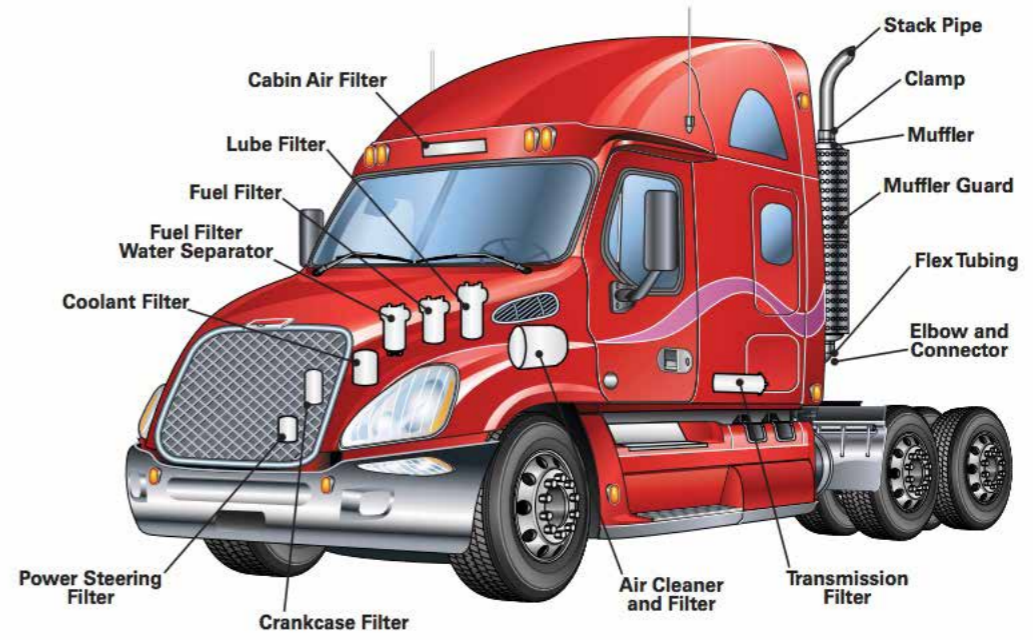

WWW.MRFILTER.COM.AU

SYDNEY (02) 9769 1166

BRISBANE (07) 5540 7530

WWW.MRFILTER.COM.AU

SYDNEY (02) 9769 1166

BRISBANE (07) 5540 7530

WWW.MRFILTER.COM.AU

Mr Filter
TRUCK & EARTHMOVING SUPERSTORES
Everything You Need All Under One Roof!