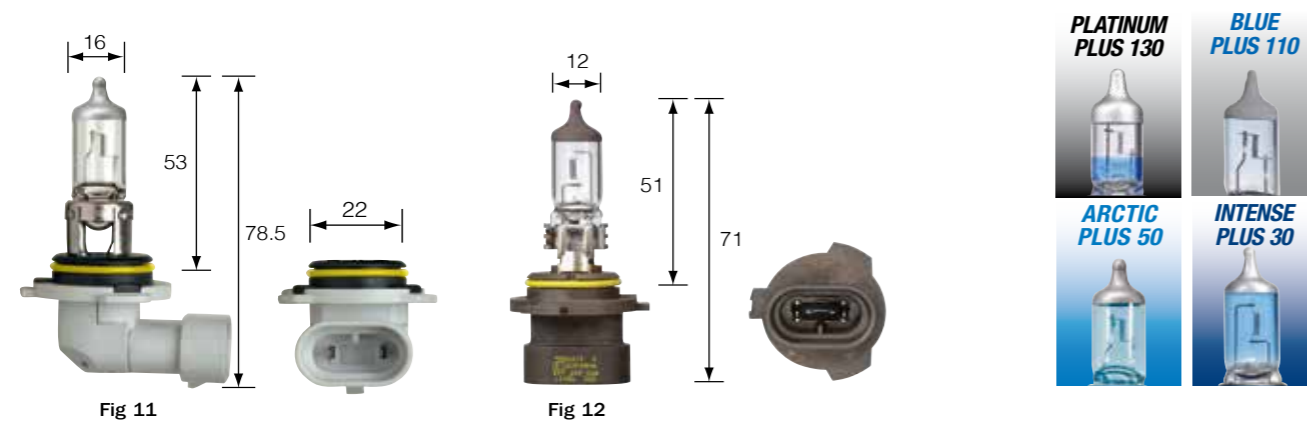

HB4 & HB4A HALOGEN GLOBES

BOXED PART NO.	BLISTERED PART NO.	VOLT	WATTS	BASE/TYPE	ADR 51/ECE 37	FIG NO.
48006	48006BL	12V	51W	P22d	HB4	11
48022	48022BL	12V	51W	P22d	HB4A	12

HB4 PERFORMANCE GLOBES

UPGRADE PACK (2)	BLISTERED PART NO.	VOLT	WATTS	BASE/TYPE	ADR 51/ECE 37	FIG NO.
48544BL2*	48544BL	12V	51W	P22d PLATINUM PLUS 130	HB4	11
48534BL2*	48534BL	12V	51W	P22d BLUE PLUS 110		
48613BL2*	48613BL	12V	51W	P22d ARCTIC PLUS 50		
48474BL2*	48474BL	12V	51W	P22d INTENSE PLUS 30