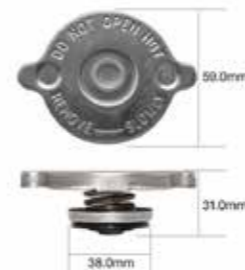

Radiator Cap 20Psi Non Rec
CN20135