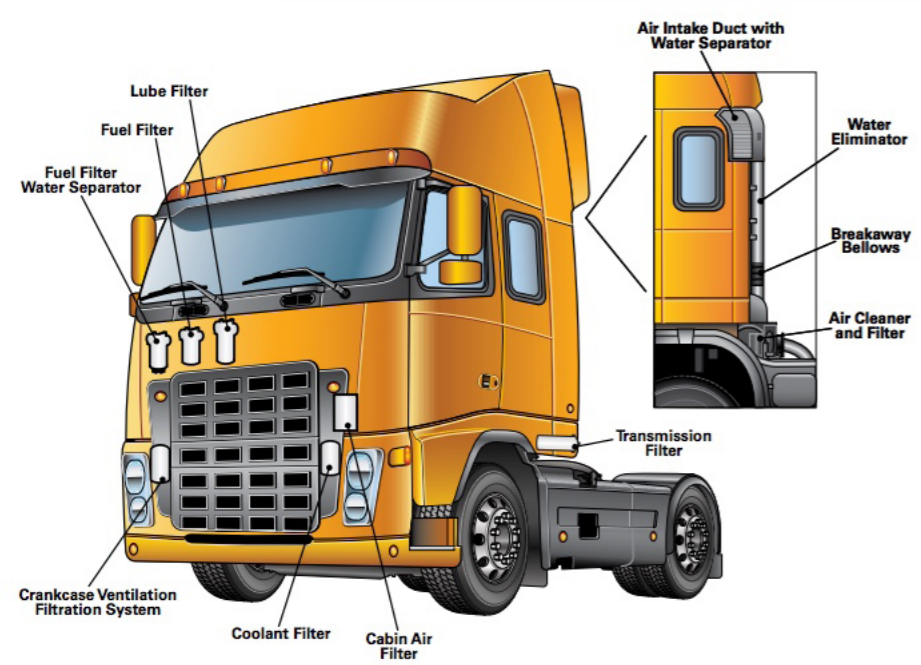

WWW.MRFILTER.COM.AU

Mr Filter
TRUCK & EARTHMOVING SUPERSTORES
Everything You Need All Under One Roof!

SYDNEY (02) 9769 1166

BRISBANE (07) 5540 7530

SYDNEY (02) 9769 1166

Mr Filter
TRUCK & EARTHMOVING SUPERSTORES
Everything You Need All Under One Roof!

BRISBANE (07) 5540 7530