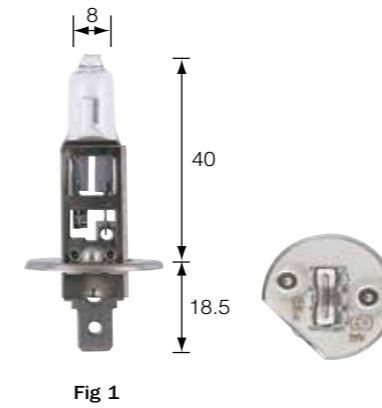

WWW.MRFILTER.COM.AU

H1 HALOGEN GLOBES

Fig 1

† Now features Plus 30 technology as standard

BOXED PART NO.	BLISTERED PART NO.	VOLT	WATTS	BASE/TYPE	ADR 51/ECE 37	FIG NO.
48320†	48320BL†	12V	55W	P14.5s <i>Plus 30</i>	H1	1
48322	48322BL	12V	55W	P14.5s <i>Everlife</i>	H1	
48350	48350BL	12V	100W	P14.5s	-	
48701	48701BL	24V	55W	P14.5s	-	
48702	48702BL	24V	70W	P14.5s	H1	
48750	48750BL	24V	100W	P14.5s	-	