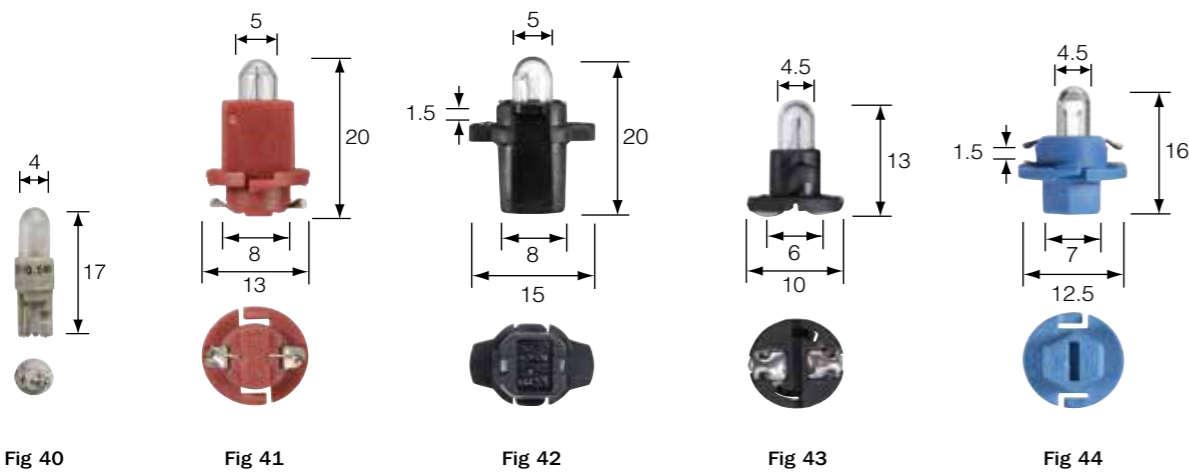

DASH PANEL GLOBES

Fig 40

Fig 41

Fig 42

Fig 43

Fig 44

PART NO.	VOLT	WATTS	BASE/TYPE	BASE COLOUR	FIG NO.
47702	12V	1.2W	KW2 x 4.6d	White	40
47706	24V	1.2W			
47713	24V	0.4W	EBSR (BAX)	Red	41
47714	24V	1.2W	EBSR (BAX)	Yellow	
47724	12V	1.2W	B8.3d (BAX 10s)	Black	42
47734	12V	1.2W	T-1/4 NW	Black	43
47738	12V	1.2W	B8.4d	Light Blue	44