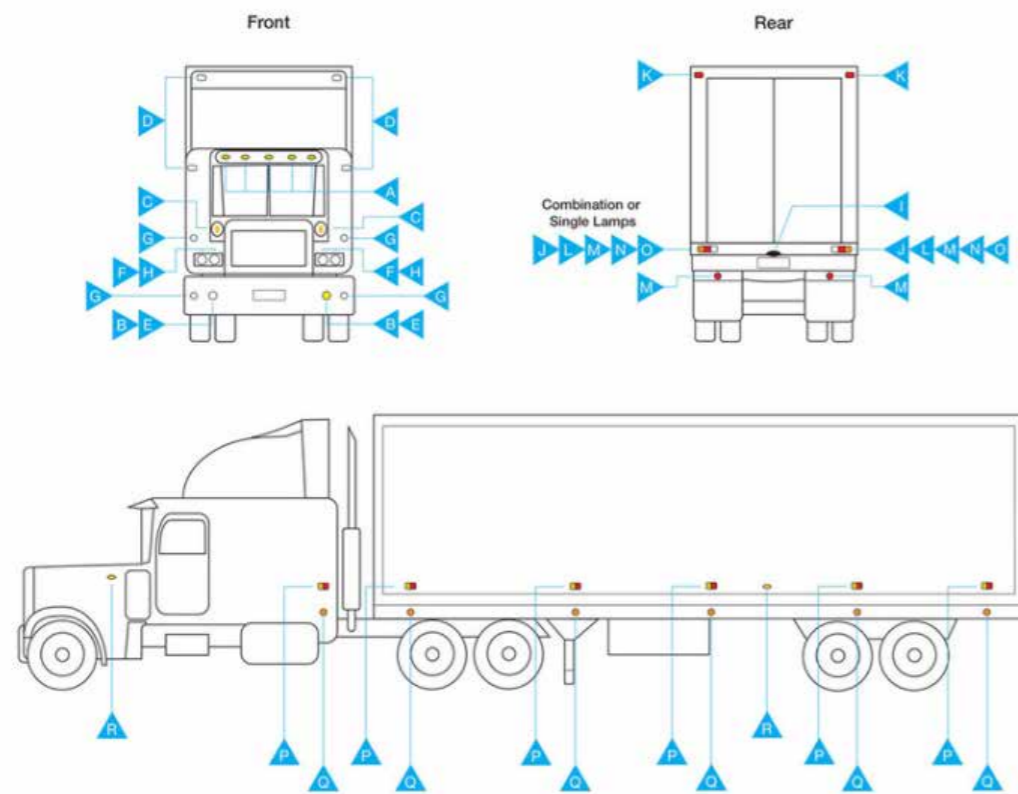

Semi-Trailer