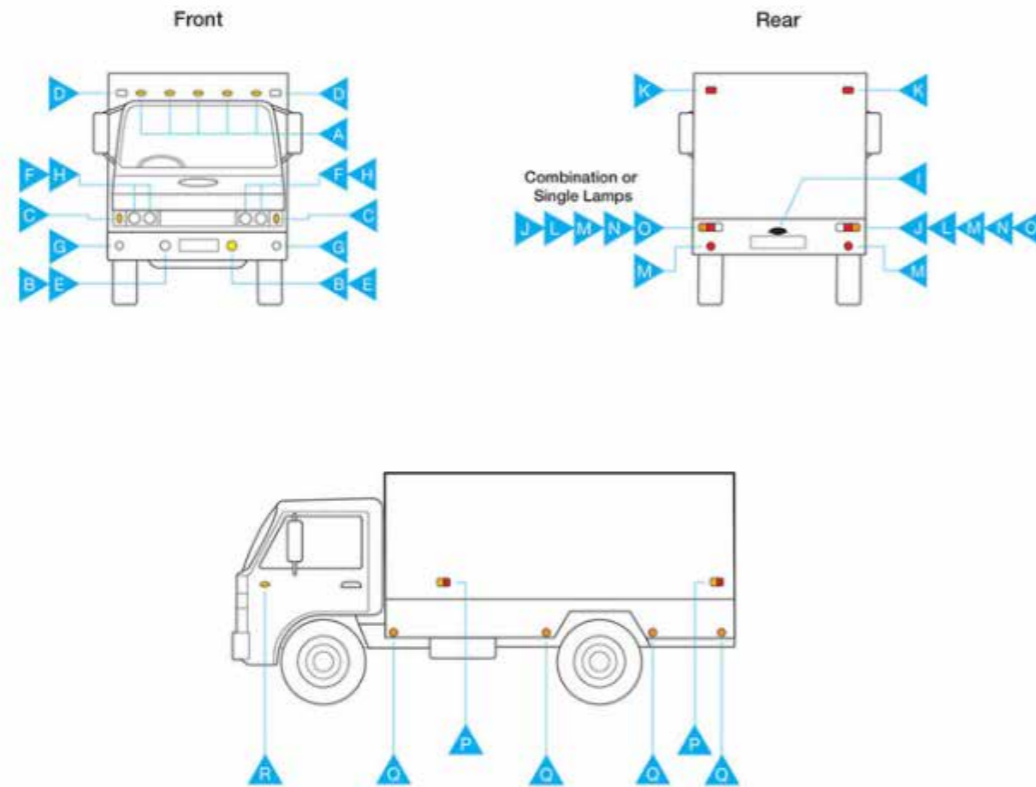

Small Truck