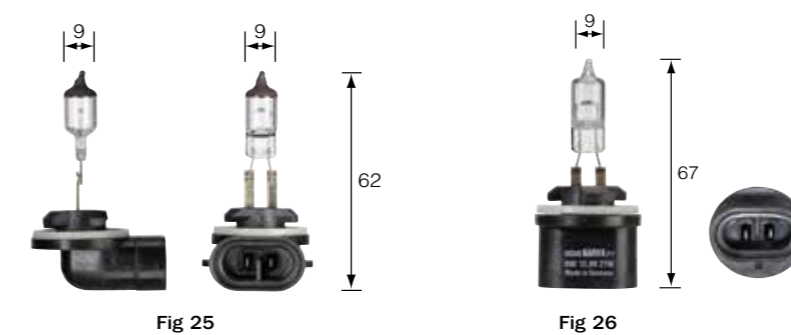

H27 HALOGEN GLOBES

BOXED PART NO.	BLISTERED PART NO.	VOLT	WATTS	BASE/TYPE	ADR 51/ECE 37	FIG NO.
48042	48042BL	12V	27W	PGJ13	H27W/2	25
48046	-	12V	27W	PG13	-	26
48052	48052BL	12V	37.5W	PGJ13	-	25

WWW.MRFILTER.COM.AU

Mr Filter
TRUCK & EARTHMOVING SUPERSTORES
Everything You Need All Under One Roof!

BRISBANE (07) 5540 7530

SYDNEY (02) 9769 1166

WWW.MRFILTER.COM.AU

Mr Filter
TRUCK & EARTHMOVING SUPERSTORES
Everything You Need All Under One Roof!

BRISBANE (07) 5540 7530