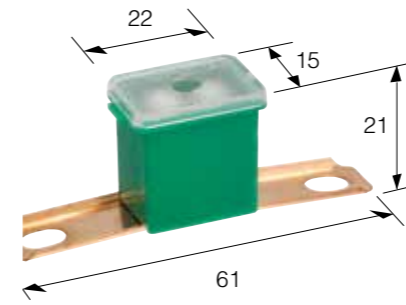

L-TYPE FUSIBLE LINKS - LONG TAB

Fig 14

PART NO.	QUANTITY PER PACK	AMPS	TYPE	FIG NO.
53240 53240BL	10 Blister (1)	40	L-Type Fuse Link	14
53250 53250BL	10 Blister (1)	50		
53260 53260BL	10 Blister (1)	60		
53280 53280BL	10 Blister (1)	80		
53290 53290BL	10 Blister (1)	100