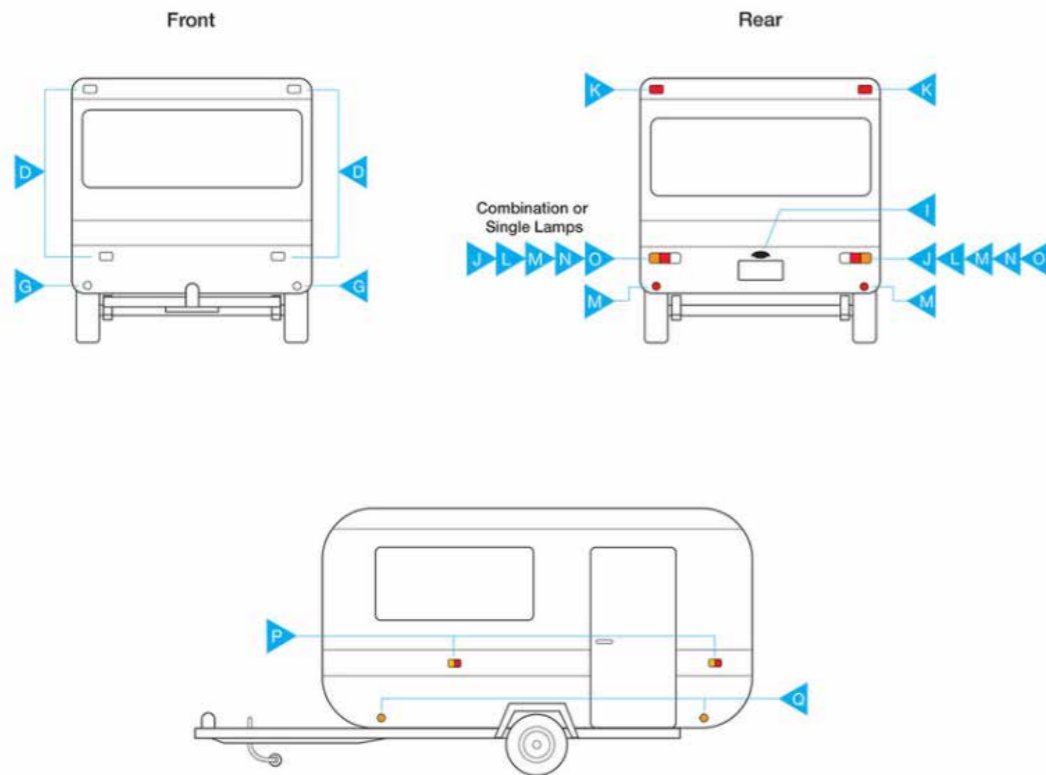

Caravan

Single Trailer

Semi-Trailer

Single Trailer

WWW.MRFILTER.COM.AU

Mr Filter
TRUCK & EARTHMOVING SUPERSTORES
Everything You Need All Under One Roof!

BRISBANE (07) 5540 7530

WWW.MRFILTER.COM.AU

Mr Filter
TRUCK & EARTHMOVING SUPERSTORES
Everything You Need All Under One Roof!

SYDNEY (02) 9769 1166

BRISBANE (07) 5540 7530