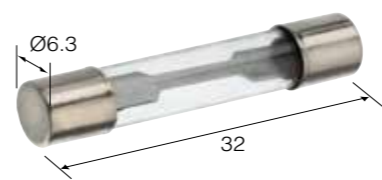

4 Electrical

GLASS FUSES

PART NO.	QUANTITY PER PACK	AMPS	TYPE	FIG NO.
52103 52103BL	50 Blister (5)	3	1AG Glass Internal Soldered Cap	1
52207 52215	50 50	7.5 15	2AG Glass Internal Soldered Cap	2
52300BL	Blister (10)	Various	Glass Fuse Assortment Comprises: 52302 x 1 52305 x 1 52310 x 1 52315 x 2 52320 x 2 52325 x 2 52330 x 1	
52301 52301BL	50 Blister (5)	1	3AG Glass Internal Soldered Cap	3
52302 52302BL	50 Blister (5)	2		
52303 52303BL	50 Blister (5)	3		
52305 52305BL	50 Blister (5)	5		
52307 52307BL	50 Blister (5)	7.5		
52310 52310BL	50 Blister (5)	10		
52315 52315BL	50 Blister (5)	15		
52320 52320BL	50 Blister (5)	20		
52325 52325BL	50 Blister (5)	25		
52330 52330BL	50 Blister (5)	30		
52335 52335BL	50 Blister (5)	35		
52414 52414BL	50 Blister (5)	14	SFE Glass Internal Soldered Cap	4