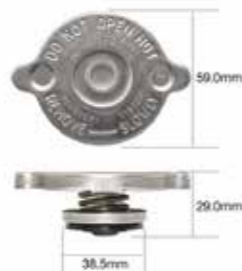

Radiator Cap 20Psi Recov
CA20135