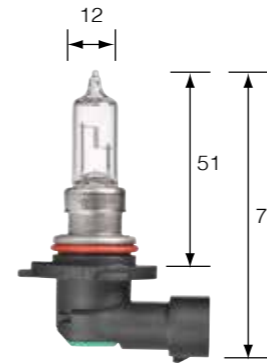

HIR1/HIR2 GLOBES

Fig 27