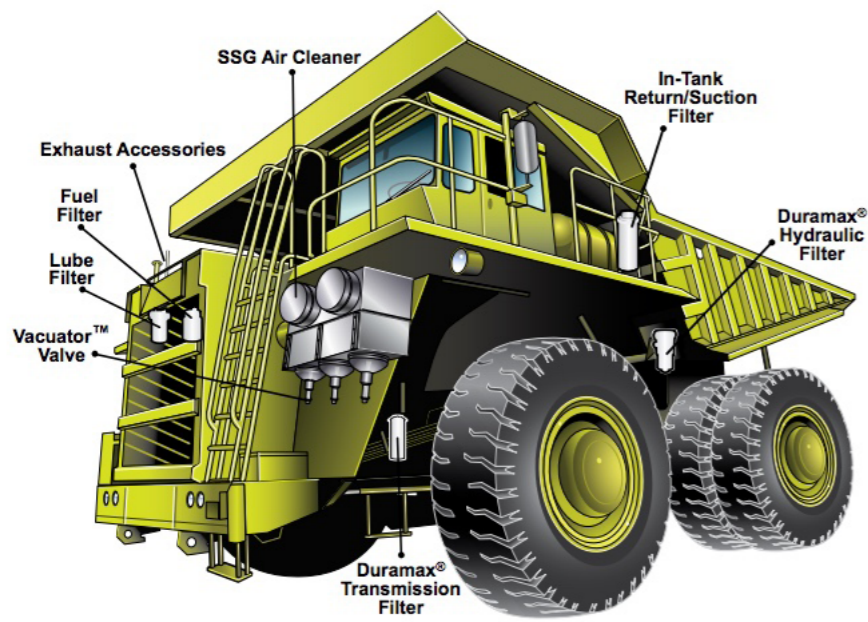

WWW.MRFILTER.COM.AU

Mr Filter
TRUCK & EARTHMOVING SUPERSTORES
Everything You Need All Under One Roof!

SYDNEY (02) 9769 1166

BRISBANE (07) 5540 7530

SYDNEY (02) 9769 1166

Mr Filter
TRUCK & EARTHMOVING SUPERSTORES
Everything You Need All Under One Roof!

BRISBANE (07) 5540 7530