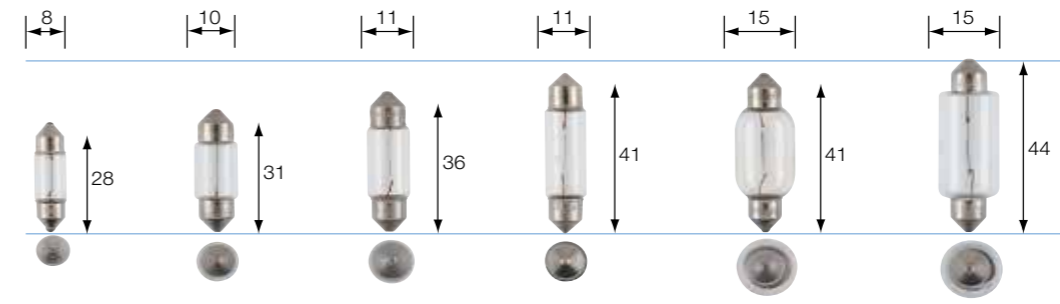

FESTOON GLOBES

Fig 20 Fig 21 Fig 22 Fig 23 Fig 24 Fig 25

BOXED PART NO. (10)	BLISTERED PART NO.	VOLT	WATTS/CP/ COLOUR	BASE/TYPE	ADR 51 ECE 37	FIG NO.	L.E.D UPGRADE SEE PG. 175
47263	47263BL (2)	12V	3W	(8 x 28mm) SV7-8 T-8mm	-	20	
47264	47264BL (2)	12V	10W		-		
47268	47268BL (2)	24V	3W		-		
47269	47269BL (2)	12V	10W	(10 x 31mm) T-10mm	-	21	✓
47254	47254BL (2)	12V	5W	(11 x 36mm) SV8-5.8 T-11mm	C5W	22	✓
47825	-	12V	10W		-		
47653	47653BL (2)	24V	5W		C5W		✓
47826	-	24V	10W		-		
47258	47258BL (2)	12V	5W	(11 x 41mm) SV8-5.8 T-11mm	-	23	✓
47266	-	12V	10W		-		
47260	47260BL (2)	24V	5W		-		✓
47524	-	24V	10W				
47265	-	12V	10W				
47270	47270BL (2)	12V	18W	(15 x 41mm) SV8-5.8 T-15mm	-	24	
47278	47278BL (2)	12V	21W		C21W		
47988	47988BL (2)	24V	18W		-		
47280	47280BL (2)	24V	21W		-		
47271	47271BL (2)	12V	18W	(15 x 44mm) SV8-5.8 T-15mm	-	25	
47273	47273BL (2)	12V	21W		C21W		
47272	-	24V	21W		-		