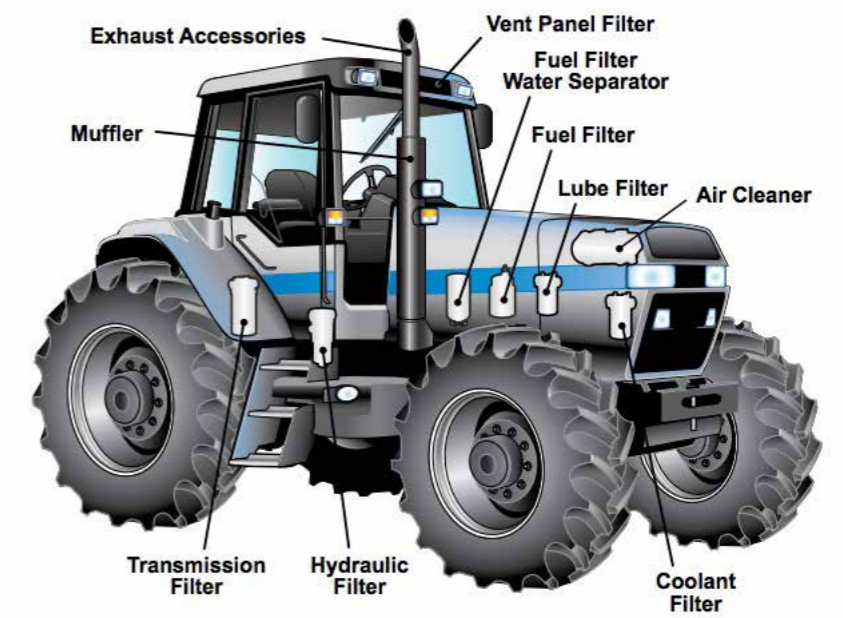

WWW.MRFILTER.COM.AU

Mr Filter
TRUCK & EARTHMOVING SUPERSTORES
Everything You Need All Under One Roof!

SYDNEY (02) 9769 1166

BRISBANE (07) 5540 7530

SYDNEY (02) 9769 1166

Mr Filter
TRUCK & EARTHMOVING SUPERSTORES
Everything You Need All Under One Roof!

BRISBANE (07) 5540 7530