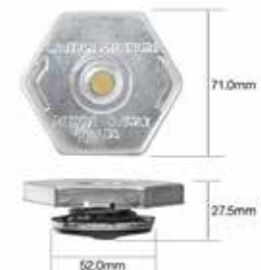

Radiator Cap 10Psi Non Rec
CP1070