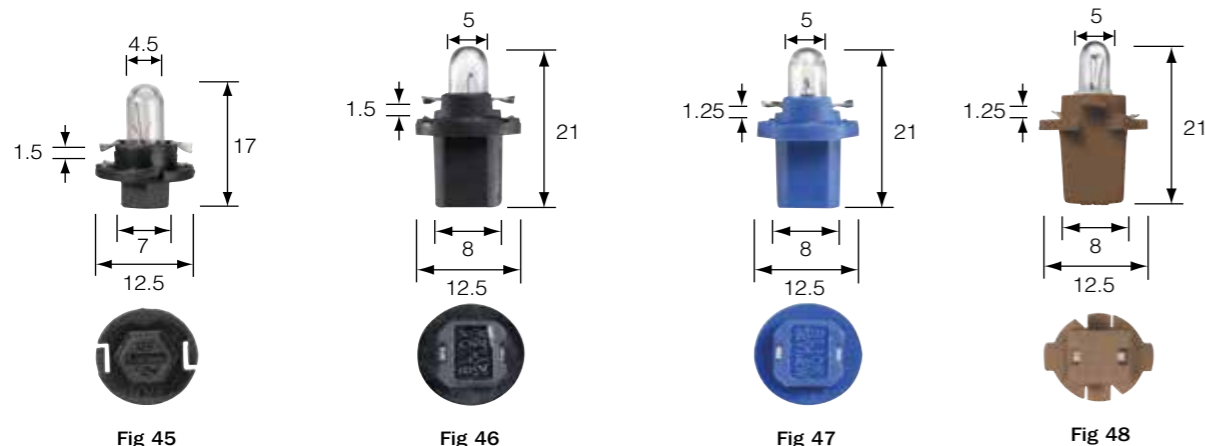

Fig 45

Fig 46

Fig 47

Fig 48

PART NO.	VOLT	WATTS	BASE/TYPE	BASE COLOUR	FIG NO.
47744	12V	1.2W	BX8.4d	Black	45
47748	12V	1.5W	BX8.4d	Beige	
47762	12V	1.2W	B8.5d (BAX 10d)	Black	46
47766	12V	1.5W	B8.5d (BAX 10d)	Beige	
47770	12V	2W	B8.5d (BAX 10d)	Green	
47774	24V	1.2W	B8.5d (BAX 10d)	Grey	
47780	12V	1.2W	BX8.5d	Blue	47
47784	12V	2W	BX8.5d	Green	
47786	24V	1.2W	BX8.5d	Brown	

WWW.MRFILTER.COM.AU