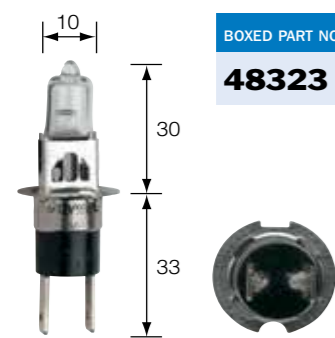

H3 PERFORMANCE GLOBES

UPGRADE PACK (2)	BLISTERED PART NO.	VOLT	WATTS	BASE/TYPE	ADR 51/ECE 37	FIG NO.
-	48471BL	12V	55W	PK22s INTENSE PLUS 30		3

H3C HALOGEN GLOBES

Fig 4

BOXED PART NO.	BLISTERED PART NO.	VOLT	WATTS	BASE/TYPE	ADR 51/ECE 37	FIG NO.
48323	48323BL	12V	55W	P22d/5	-	4