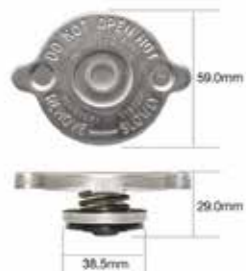

Radiator Cap 15Psi Safety
CA15100