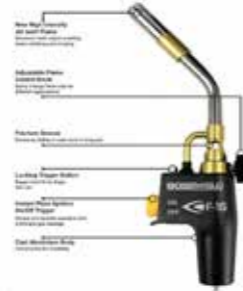

Bossweld F-16 Mapp Heating
400116