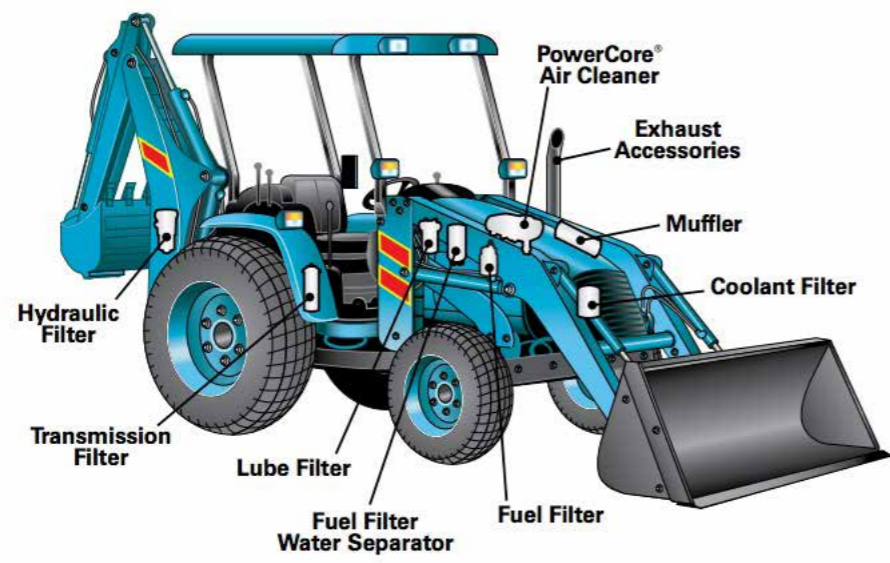

WWW.MRFILTER.COM.AU

Mr Filter
TRUCK & EARTHMOVING SUPERSTORES
Everything You Need All Under One Roof!

SYDNEY (02) 9769 1166

BRISBANE (07) 5540 7530

SYDNEY (02) 9769 1166

Mr Filter
TRUCK & EARTHMOVING SUPERSTORES
Everything You Need All Under One Roof!

BRISBANE (07) 5540 7530