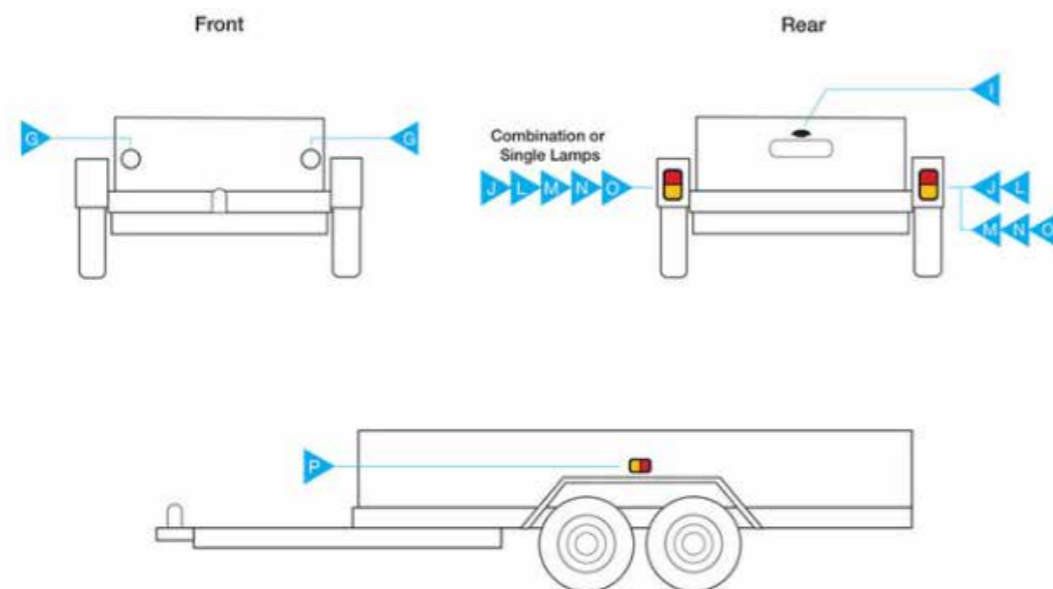

Trailer

CABLE/WIRE

SINGLE CORE CABLE 7m

58127BK	2.5mm 1 CORE BLACK 7M
58127GN	2.5mm 1 CORE GREEN 7M
58127RD	2.5mm 1 CORE RED 7M
58137BE	3mm 1 CORE BLUE 7M
58137BK	3mm 1 CORE BLACK 7M
58137BN	3mm 1 CORE BROWN 7M
58137GN	3mm 1 CORE GREEN 7M
58137RD	3mm 1 CORE RED 7M
58137WE	3mm 1 CORE WHITE 7M
58137YW	3mm 1 CORE YELLOW 7M
58144BE	4mm 1 CORE BLUE 7M
58144BK	4mm 1 CORE BLACK 7M
58144BN	4mm 1 CORE BROWN 7M
58144GN	4mm 1 CORE GREEN 7M
58144RD	4mm 1 CORE RED 7M
58144WE	4mm 1 CORE WHITE 7M
58144YW	4mm 1 CORE YELLOW 7M

SINGLE CORE CABLE 30m

CW1401	4mm 1 CORE Black 30M
581430BE	4mm 1 CORE BLUE 30M
581430BN	4mm 1 CORE BROWN 30M
581430GN	4mm 1 CORE GREEN 30M
581430GY	4mm 1 CORE YELLOW 30M
581430PK	4mm 1 CORE PINK 30M

TWIN CORE CABLE 30m

CW2301	Twin Core 3MM 30M
CW2401	Twin Core 4MM 30M
CW2501	Twin Core 5MM 30M
CW2601	Twin Core 6MM 30M
CW2602	Twin Core 6MM 1M
58227SP	Twin Core 2MM 1M

BATTERY CABLE 1m

CW8201	2 B&S Battery Cable Black 1m
CW8202	2 B&S Battery Cable Red 1m
CW8301	3 B&S Battery Cable Black 1m
CW8302	3 B&S Battery Cable Red 1m

More Cable Available