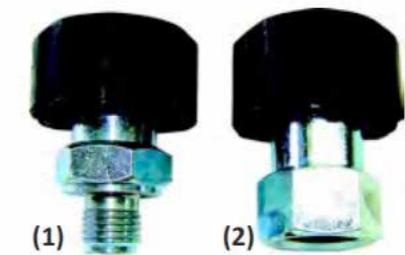

QUICK COUPLINGS (M22)

Max pressure 4,000 psi (275 bar), max flow 30 lpm, max temp 150°C (short thread)
Outlet: M22x1.5

S/code	Inlet
M212003550	1 1/4 G- M
M212003530	2 1/4 G- F
M212003540 (MPA26025050)	1 3/8 G- M
M212003520	2 3/8 G- F

(note some versions come with back-up ring)

WWW.MRFILTER.COM.AU

SYDNEY (02) 9769 1166

BRISBANE (07) 5540 7530

WWW.MRFILTER.COM.AU

SYDNEY (02) 9769 1166

BRISBANE (07) 5540 7530