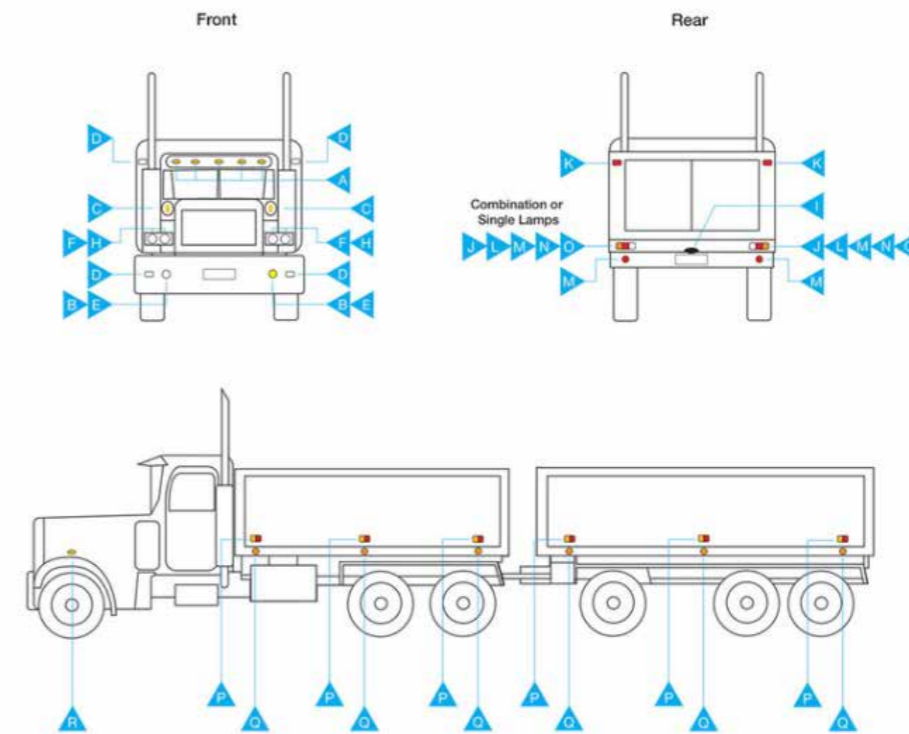

Single Trailer

WWW.MRFILTER.COM.AU

Mr Filter
TRUCK & EARTHMOVING SUPERSTORES
Everything You Need All Under One Roof!

BRISBANE (07) 5540 7530

WWW.MRFILTER.COM.AU

Mr Filter
TRUCK & EARTHMOVING SUPERSTORES
Everything You Need All Under One Roof!

SYDNEY (02) 9769 1166

BRISBANE (07) 5540 7530