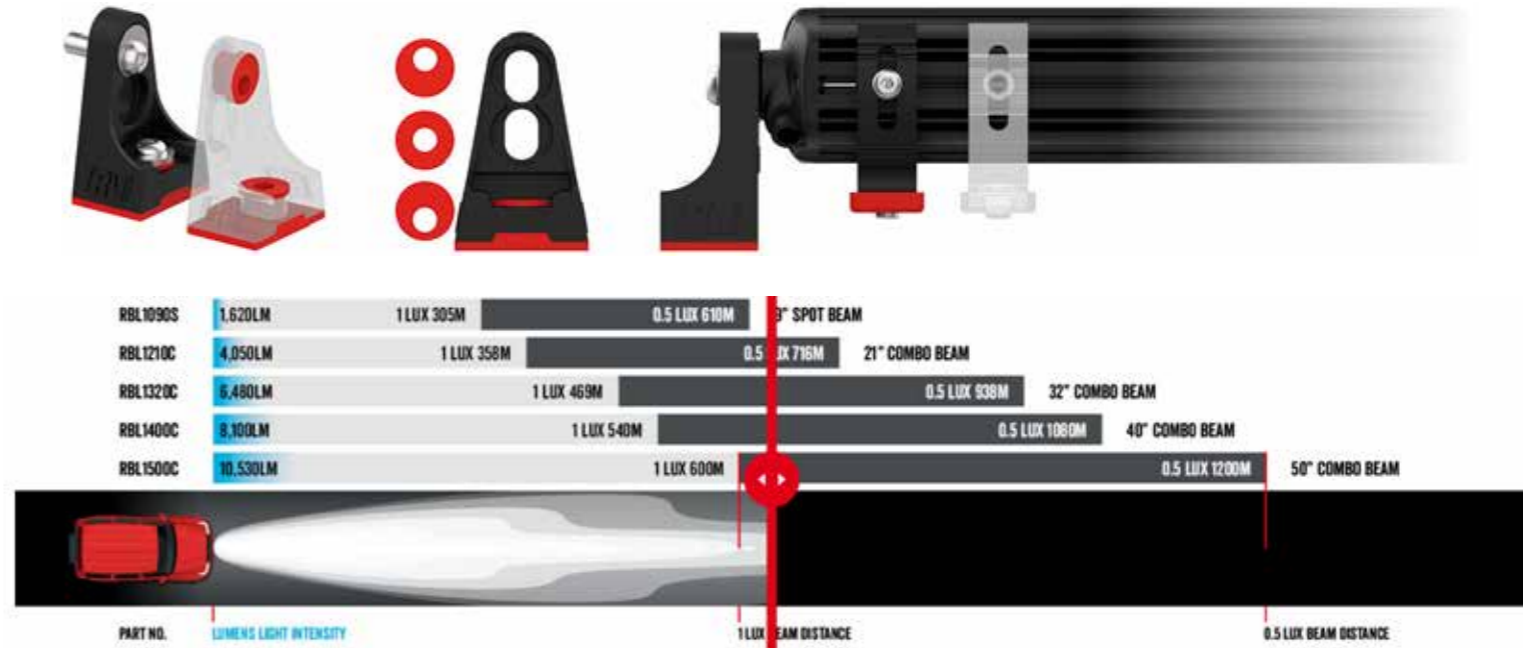

ROADVISION

- MULTI-VOLT 10-30 VDC
- POLYCARB LENS
- COLOUR TEMP 6000K
- WATER & DUST PROOF IP67
- OVER/UNDER VOLTAGE PROTECTION
- DEUTSCH CONNECTOR
- REVERSE POLARITY PROTECTION
- 3W OSRAM HI-LUX LEDS
- RADIO INTERFERENCE APPROVED EMI EMC
- 7 YEAR WARRANTY
- ADJUSTABLE DUAL MOUNTS

PART NUMBER	RBL1090S	RBL1210C	RBL1320C	RBL1400C	RBL1500C
Description	SR2 Series 5" Bar 3 LED	SR2 Series 9" Bar 6 LED	SR2 Series 21" Bar 15 LED	SR2 Series 32" Bar 24 LED	SR2 Series 40" Bar 30 LED
Beam Type	Flood Beam	Spot Beam	Combo Beam	Combo Beam	Combo Beam
Lumens Light Output (Effective)	810lm	1620lm	4050lm	6480lm	8100lm
Beam Distance	63m	610m	716m	938m	1080m
Total Watts	9W	18W	45W	72W	90W
Light Source	3x3 Watt Osram LED's	6x3 Watt Osram LED's	15x3 Watt Osram LED's	24x3 Watt Osram LED's	30x3 Watt Osram LED's
Current Draw Amps	0.5A @ 13.8V	1.2A @ 13.8V	3.2A @ 13.8V	5.2A @ 13.8V	6.6A @ 13.8V
Voltage Input	10-30V DC	10-30V DC	10-30V DC	10-30V DC	10-30V DC
Dimensions AxBxC	140x59x52mm	236x59x52mm	524x59x52mm	812x59x52mm	1004x59x52mm
Bar Length	5" (140mm)	9" (263mm)	21" (524mm)	32" (812mm)	40" (1004mm)
Wiring	2 Pin Deutsch Plug	2 Pin Deutsch Plug	2 Pin Deutsch Plug	2 Pin Deutsch Plug	2 Pin Deutsch Plug
Lux @ 10m	10 Lux	930 Lux	1885 Lux	3000 Lux	3480 Lux
Meters @ 1 Lux	32m	305m	358m	469m	540m
Meters @ 0.5 Lux	63m	610m	716m	938m	1080m

WWW.MRFILTER.COM.AU

WWW.MRFILTER.COM.AU

SYDNEY (02) 9769 1166

BRISBANE (07) 5540 7530

SYDNEY (02) 9769 1166

BRISBANE (07) 5540 7530