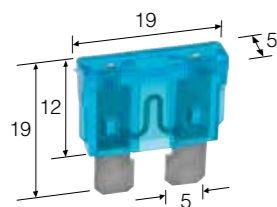

STANDARD ATS BLADE FUSES

P/No. 52800BL

Fig 10

PART NO.	QUANTITY PER PACK	AMPS	TYPE	FIG NO.
52800BL	Blister (5)	Various	Blade Fuse Assortment Comprises: 52810 x 1 52815 x 2 52820 x 1 52830 x 1	
52803	50	3	Standard ATS Blade	10
52803BL	Blister (5)			
52805	50	5		
52805BL	Blister (5)			
52807	50	7.5		
52807BL	Blister (5)			
52810	50	10		
52810BL	Blister (5)			
52815	50	15		
52815BL	Blister (5)			
52820	50	20		
52820BL	Blister (5)			
52825	50	25		
52825BL	Blister (5)			
52830	50	30		
52830BL	Blister (5)			
52840	50	40		
52840BL	Blister (5)			