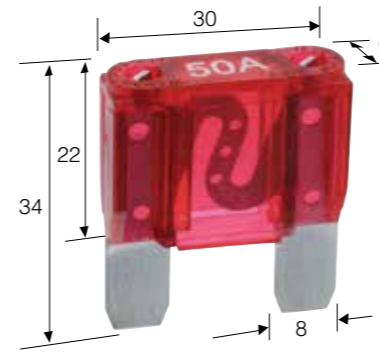

Fig 11

PART NO.	QUANTITY PER PACK	AMPS	TYPE	FIG NO.
52920	10	20	Maxi Blade	11
52920BL	Blister (1)			
52930	10	30		
52930BL	Blister (1)			
52940	10	40		
52940BL	Blister (1)			
52950	10	50		
52950BL	Blister (1)			
52960	10	60		
52960BL	Blister (1)			
52980	10	80		
52980BL	Blister (1)			
52990	10	100		
52990BL	Blister (1)