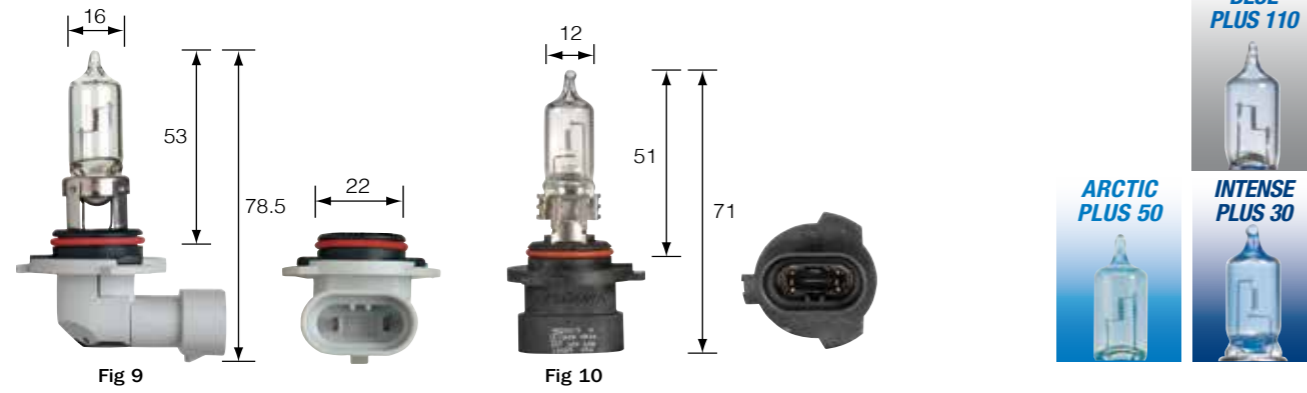

HB3 & HB3A HALOGEN GLOBES

BOXED PART NO.	BLISTERED PART NO.	VOLT	WATTS	BASE/TYPE	ADR 51/ECE 37	FIG NO.
48005	48005BL	12V	60W	P20d	HB3	9
48025	48025BL	12V	100W	P20d	-	9
48020	-	12V	60W	P20d	HB3A	10

HB3 PERFORMANCE GLOBES

UPGRADE PACK (2)	BLISTERED PART NO.	VOLT	WATTS	BASE/TYPE	ADR 51/ECE 37	FIG NO.
48533BL2*	48533BL	12V	60W	P20d BLUE PLUS 110	HB3	9
48616BL2*	48616BL	12V	60W	P20d ARCTIC PLUS 50		
48473BL2*	48473BL	12V	60W	P20d INTENSE PLUS 30		

* Pack includes two halogen globes and two 12V 5W T-10mm Arctic Blue park lamp globes