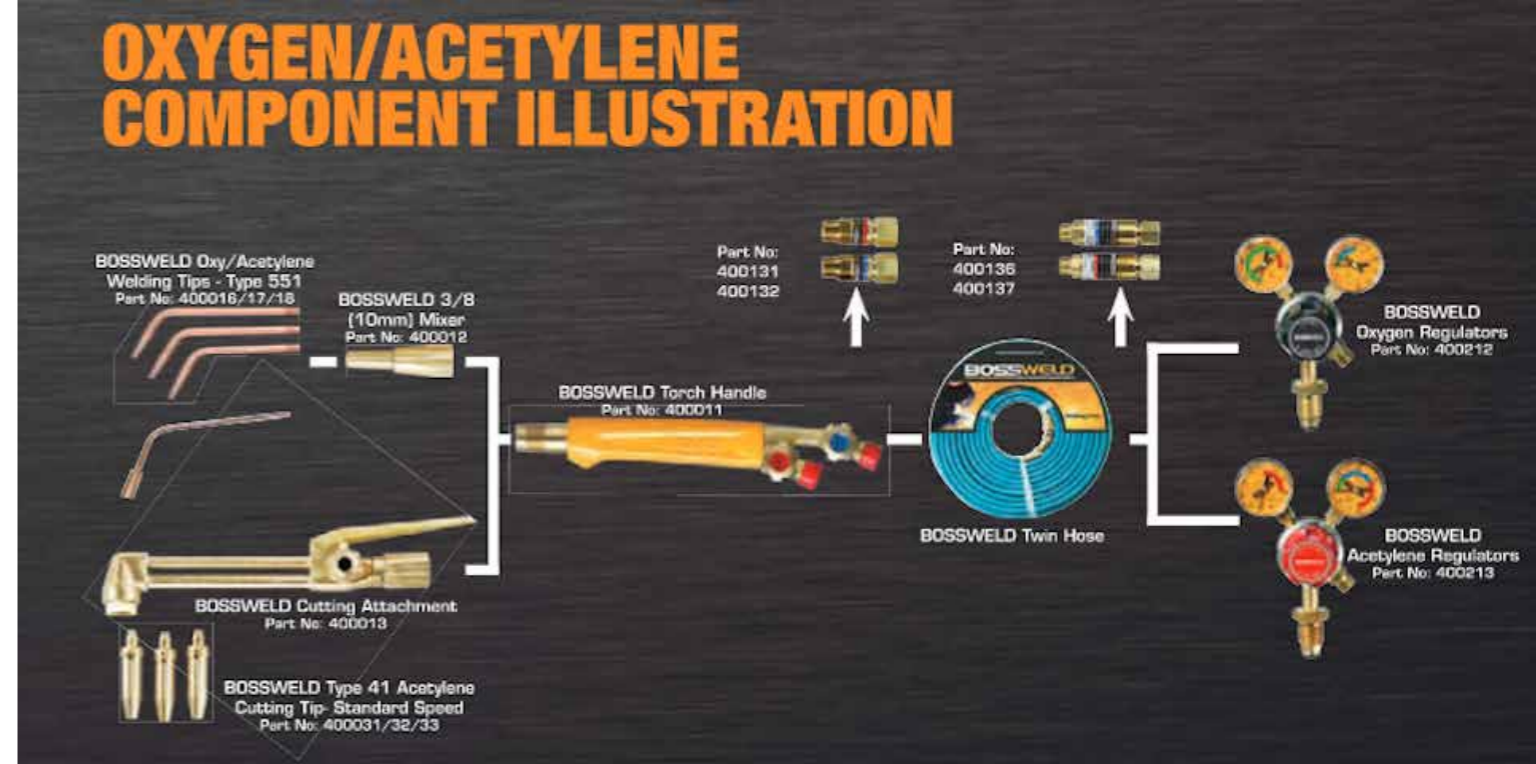

PART NO.	DESCRIPTION
95.26.4.1.SW.DA50	Tig Torch 26, 4mt, 1 pc, Switch, Dinse 50
95.26.8.1.SW.DA50	Tig Torch 26, 8mt, 1 pc, Switch, Dinse 50