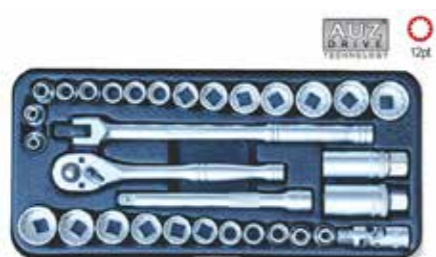

32pc 3/8" 12Pt Met/Sae
Metric: 6-22mm / SAE: 1/4-7/8"
A75501