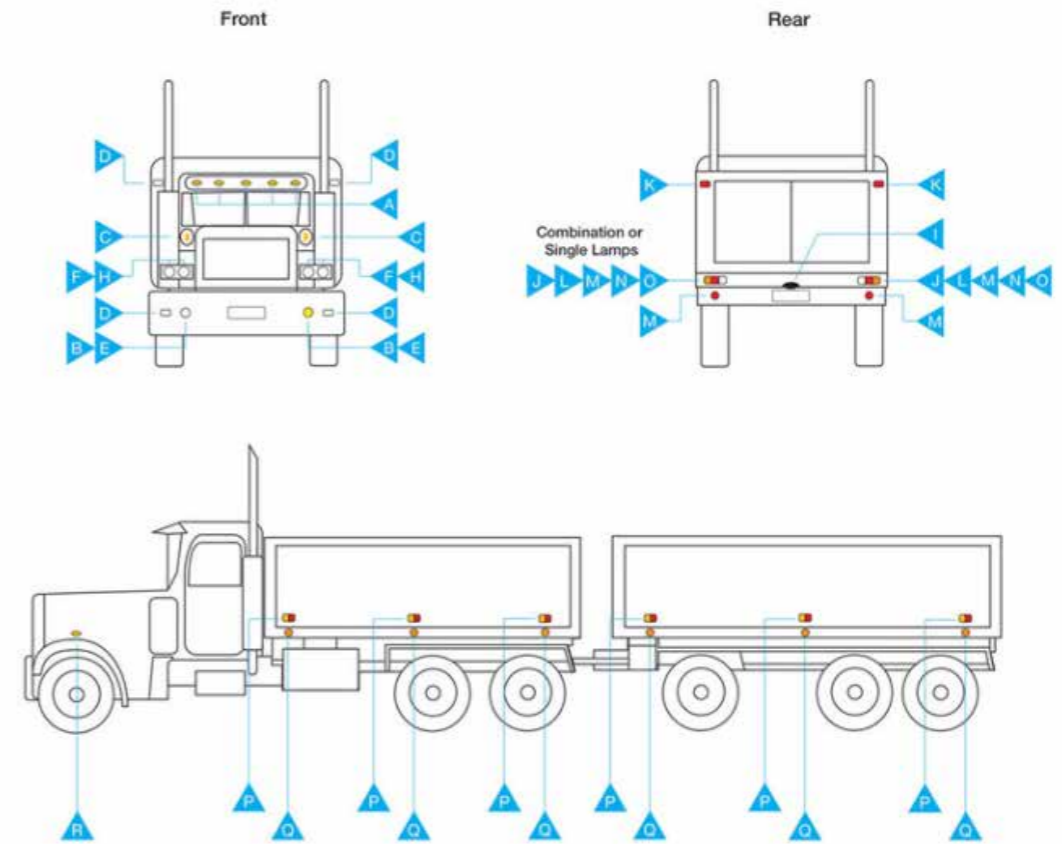

Single Trailer