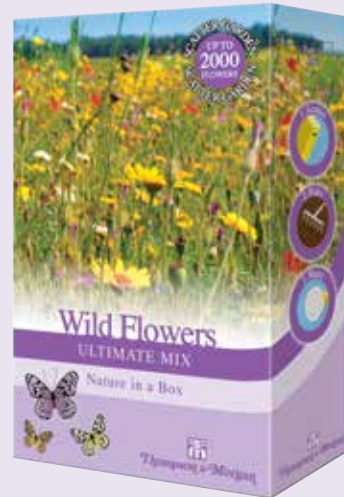

WILD FLOWERS MEADOW MIX.

Create your own stunning Wild Flower Meadow.

1 pack €10 Code 1TM01

THE ULTIMATE WILD FLOWER MIX

The Ultimate collection of wild flowers.

1 pack €10 Code TM03

WILD FLOWERS CORNFIELD MIX

Create a mini cornfield in your garden with this selection of attractive wild flowers.

1 pack €10 Code TM02

WILD FLOWER WOODLAND

A special selection for woodland and shade spots.

1 pack €10 Code TM04

ANNUAL & PERENNIAL MIX