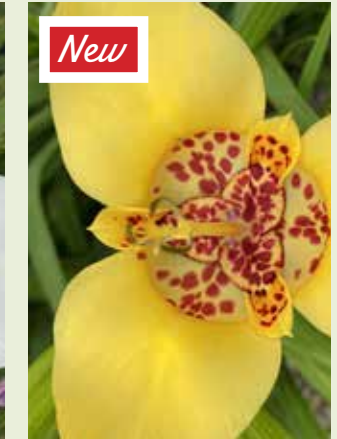

€20 each Code R127

Buy 3 Plants for just €50 Save €10 Code R127A

TIGRIDIA PAVONIA

Freesia Tigridia bulbs are a gorgeous and colourful addition to your flower garden. They will certainly make you take a second look at its flowers. Exotic and Zany unlike any other flower, it's like polka dot cloth has been dropped into the centre of each flower. Several of these exotically-patterned Tigridia flowers are produced on each slender stem that will hold the bloom up among long slender concertina-type leaves. Flowering in a sunny border or pots in July - August. Ht 50cm

30 mixed bulbs €10 Code SB305

Buy 60 bulbs for just €16 and Save €4 Code SB305A

NERINE BOWDENII

This old fashioned bulb is a cottage garden favourite. Putting on a fireworks display in late autumn, when most plants are looking decidedly sorry for themselves. The flowers it produces are quite exotic-looking, a strong clear pink with a wavy edge to the petals. They top stout upright stems, which arise usually before the foliage. They flower best when they are congested so plant lots of bulbs close together. Ht 40cm.