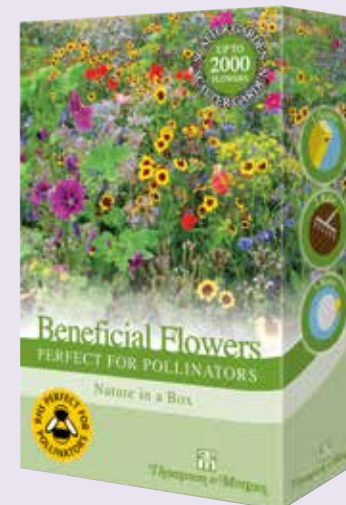

PERFECT FOR POLLINATORS

Selected to increase much needed food for bees and other essential pollinators for your garden.

1 pack €10 Code TM07