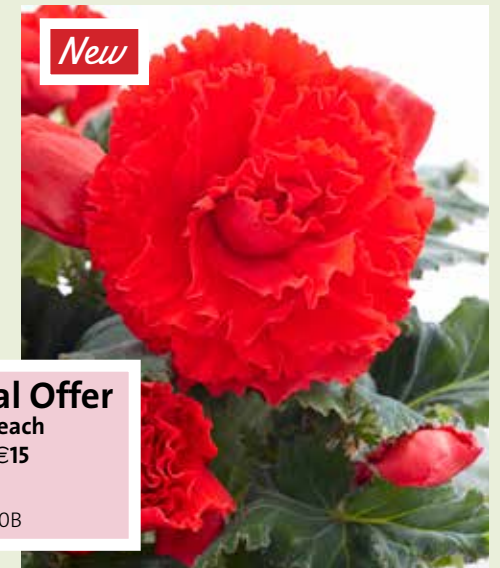

DINNER PLATE CRISPA BEGONIA

Large flowers with fringed petals. One of the most unique begonias. A superb variation of the double begonia with unique flowers which stand out in any garden or pot. Crispa Begonias bloom all summer, you'll get an outstanding succession of blooms that lasts and lasts! 35cm.

Crispa Begonia White Pink 2 Tubers €9 Code SB290

Crispa Begonia Red Pink 2 Tubers €9 Code SB290A