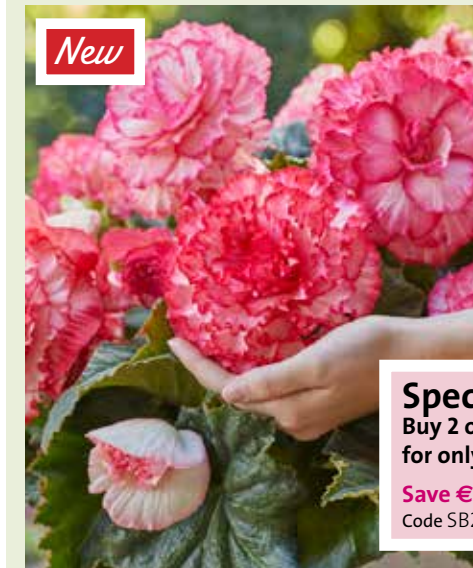

DINNER PLATE CRISPA BEGONIA

Large flowers with fringed petals. One of the most unique begonias. A superb variation of the double begonia with unique flowers which stand out in any garden or pot. Crispa Begonias bloom all summer, you'll get an outstanding succession of blooms that lasts and lasts! 35cm.

Crispa Begonia White Pink 2 Tubers €9 Code SB290

Crispa Begonia Red Pink 2 Tubers €9 Code SB290A