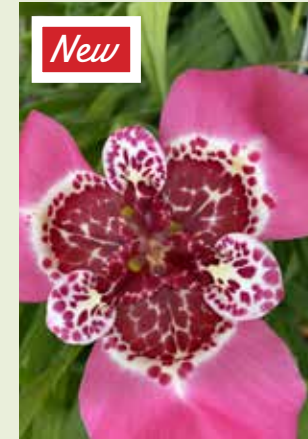

€20 each Code R127

Buy 3 Plants for just €50 Save €10 Code R127A

TIGRIDIA PAVONIA

Freesia Tigridia bulbs are a gorgeous and colourful addition to your flower garden. They will certainly make you take a second look at its flowers. Exotic and Zany unlike any other flower, it's like polka dot cloth has been dropped into the centre of each flower. Several of these exotically-patterned Tigridia flowers are produced on each slender stem that will hold the bloom up among long slender concertina-type leaves. Flowering in a sunny border or pots in July - August. Ht 50cm

30 mixed bulbs €10 Code SB305

Buy 60 bulbs for just €16 and Save €4 Code SB305A

NERINE BOWDENII

This old fashioned bulb is a cottage garden favourite. Putting on a fireworks display in late autumn, when most plants are looking decidedly sorry for themselves. The flowers it produces are quite exotic-looking, a strong clear pink with a wavy edge to the petals. They top stout upright stems, which arise usually before the foliage. They flower best when they are congested so plant lots of bulbs close together. Ht 40cm.