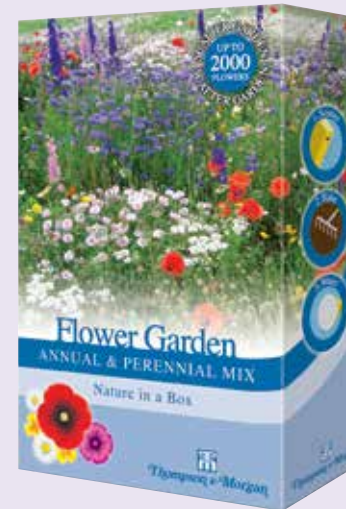

WILD FLOWERS MEADOW MIX.

Create your own stunning Wild Flower Meadow.

1 pack €10 Code 1TM01

THE ULTIMATE WILD FLOWER MIX

The Ultimate collection of wild flowers.

1 pack €10 Code TM03

WILD FLOWERS CORNFIELD MIX

Create a mini cornfield in your garden with this selection of attractive wild flowers.

1 pack €10 Code TM02

WILD FLOWER WOODLAND

A special selection for woodland and shade spots.

1 pack €10 Code TM04

ANNUAL & PERENNIAL MIX

An excellent selection for cut flowers for year round enjoyment.

1 pack €10 Code TM05

EASY ANNUAL MIX

A quick and easy selection for instant first year success.

1 pack €10 Code TM06

PERFECT FOR POLLINATORS