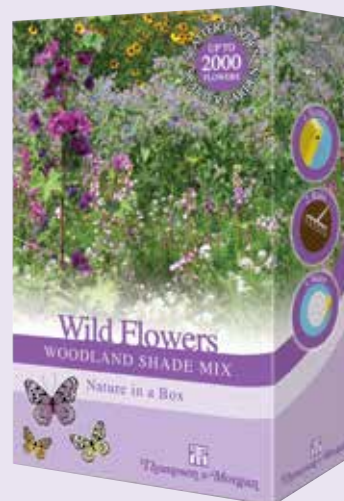

WILD FLOWERS MEADOW MIX.

Create your own stunning Wild Flower Meadow.

1 pack €10 Code 1TM01

THE ULTIMATE WILD FLOWER MIX

The Ultimate collection of wild flowers.

1 pack €10 Code TM03

WILD FLOWERS CORNFIELD MIX

Create a mini cornfield in your garden with this selection of attractive wild flowers.

1 pack €10 Code TM02

WILD FLOWER WOODLAND

A special selection for woodland and shade spots.

1 pack €10 Code TM04

ANNUAL & PERENNIAL MIX

An excellent selection for cut flowers for year round enjoyment.

1 pack €10 Code TM05

EASY ANNUAL MIX

A quick and easy selection for instant first year success.

1 pack €10 Code TM06

PERFECT FOR POLLINATORS