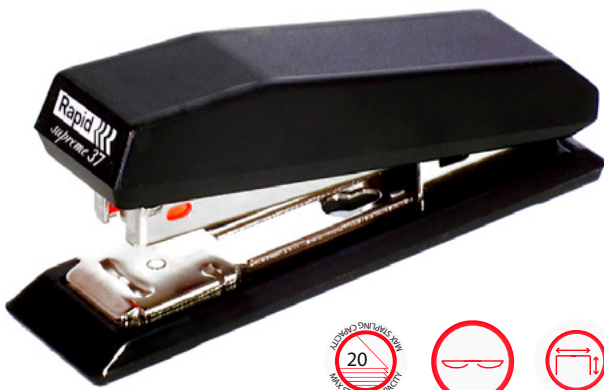

Code SF15REDBRAPID

Packed by 20

built in retractable staple remover

Rapid Stapler F15 Black, 15sh for use with 10/4 staples, Stand Up with staple remover, Blister

Code SF15BLKBRAPID

Packed by 20

Rapid Stapler HS F6 Black 20sh, 80g paper, for use with 24/6 or 26/6 staples, stapling depth max 55mm, convenient, top loading refill mechanism, half strip loading capacity, compact and light weight stapler in steel construction with high quality ABS plastic. Suitable for stapling and pinning. Includes 1000 free staples size 26/6 staples, in Blister, code 5000268

Code SHSF6PRPAPC1KSB5000366RAPID

Packed by 5

Rapid Stapler K45 Black, 20sh for use with 24/6, 26/6 staples, full strip, stapling depth max 86mm, with patented push button release built-in staple remover, durable high quality steel construction, suitable for stapling, pinning and tacking.

Code SK45BLKRAPID  
Packed by 20

Rapid Stapler Supreme S37 Black, 20sh for use with 24/6 staples, compact

Code SS37BLKRAPID  
Packed by 1

Rapid Stapler Supreme S37 Blue, 20sh for use with 24/6 staples, compact

Code SS37BLURAPID  
Packed by 1

Rapid Stapler Supreme S37 White, 20sh for use with 24/6 staples, compact

Code SS37WHTRAPID  
Packed by 1

Rapid Stapler F16 Aqua Blue, 30sh 80g paper, for use with 24/6, 26/6 staples, half strip, Ready To Use loaded with staples, stapling depth max 55mm, suitable for stapling, pinning and tacking, steel construction with high quality ABS plastic and TPE rubber ensure high performance stapling.