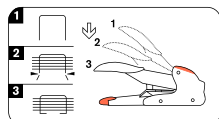

3 Stage Stapling Process: