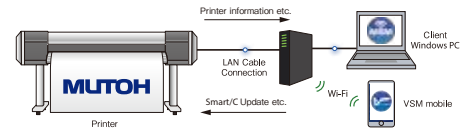

It requires user registration to download MSM.
<https://club.mutoh.co.jp/mutoh/guser/>

<RIP software to support VJ-628MP>

FlexiSIGN &PRINT MUTOH Edition

The RIP software provides total production workflow from data to printing, printing & cutting, or cutting.

* More information, please contact your authorized MUTOH dealer.

ValueJet		VJ-628MP
Print head	Print technology	On-demand piezo print head
	height	Low: 1.2mm High: 2.5mm (2 step system by manual)
Maximum media width		630mm/24.8"
Maximum printable width		620mm/24.4"
Ink	Type	Multipurpose ink (MP31 ink)
	Ink set	4 colors (K, C, M, Y)
		5 colors (K, C, M, Y, White)
	Volume	220ml each
No. of slot	8	
Maximum print resolution		1440x1440dpi (16 pass) at 4-color printing
Interface		Ethernet (10BASE-T, 100BASE-TX)
Media Measurements		Ø 150mm (6") / 2" & 3" / 9 kg (19.8lbs) or less
Power requirements		AC100-240V±10%, 50/60Hz±1Hz
Printable environment		Temperature : 20-32°C (68-89.6°F) Humidity: 40-60%RH (non condensing)
Electrical power consumption		<Main> Operation status: 830W or less <Blower heater> Operation status: 350W or less
Dimensions (W x D x H) / weight		Body: 37kg (81.6lbs) Stand: 8.7kg (19.2lbs)

* Due to the removal of the flange joint, the 2-inch media core can be adjusted; however, do not use the solid 2-inch core media.

Optional Items

VJ-628-SR3	Scroller
VJ06-TUP10	Take-up unit to support 10kg (22lbs) media

Supplied products

Product name	Product model	Details	
Multipurpose Ink	MP31-BK220	Black	220ml
	MP31-CY220	Cyan	
	MP31-MA220	Magenta	
	MP31-YE220	Yellow	
	MP31-WH220	White	
	MP31-CL220	Cleaning	
Other optional products	MP31-CL1000	Maintenance Cleaner Bottle	
	VJ-CB	Replacement Cutter Blade for VJ series	
	VJ1608-FB-SO20	Absorption pad for flushing box(20pieces)	
	Cleaning Stick	Cleaning sticks (100 pieces)	
	PILYNTW	Poly nit wipers (300 pcs)	
	VJ-WIP	Replacement Cleaning Wiper for VJ series	

* The VJ-628MP has 8 slots. At the time of purchase, please wash each slot with 8 cartridges of cleaning liquid before filling ink.

* Prepare total 8 cartridges for 4 colors of KCMY x 2 each or 5 colors of KCMY each + white x 2 + CL x 2.

Daily maintenance by users

VJ-628MP should be always turned on the power. Maintenance is necessary before and after daily operation to maintain the performance of this product. And please conduct short-term storage maintenance or long-term storage maintenance while not in use. For details, please refer to “Daily Maintenance” in the Operation Manual.

<http://www.mutoh.co.jp/en/>

Safety Precautions

The name of company and products mentioned are trademarks or registered trademarks. The standard prices in the catalog include no sales taxes, which must be individually determined. Specifications and outward appearances of any product therein may be changed without notice as a result of product improvement or other related reasons.

MUTOH
MUTOH INDUSTRIES LTD.