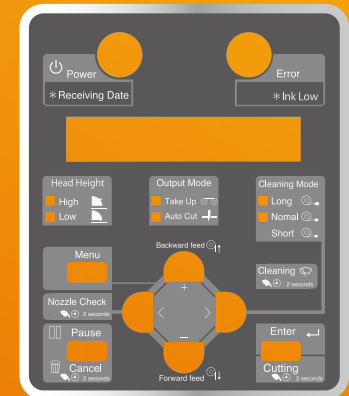

Small foot print model with multipurpose ink

mpINK 31

VJ-628MP

For the many diverse markets

Produces smooth and natural finish preserving the original texture of substrates