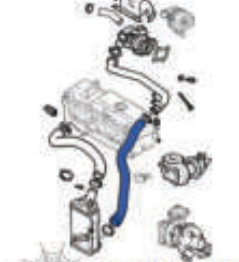

Opel Insignia 1.6 16V 2009- intercooler turbo hose

TOP SPIDER
BEST RUBBER PARTS

6626

5860759,
GM2444177

Opel Vectra B 2.0 CDTI/2.2 CDTI intercooler turbo hose

TOP SPIDER
BEST RUBBER PARTS

6643

13269378
5860032
5860548
55559259