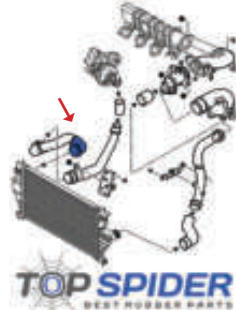

8896

0382.HQ,
0382HQ,
1490872080

Peugeot Expert, 806 2.0 HDI
intercooler turbo hose