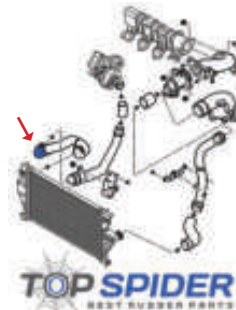

8897

1490872080,
0382.HQ,
82HQ,

Peugeot Expert I, 806 2.0 HDI
intercooler turbo hose