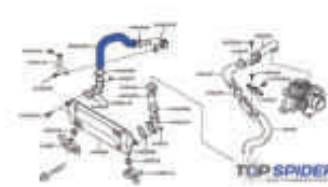

6735

820077644,
8200770644

7319

8200653594,
4416424,
GM93855998

8667

14460BB30A,
14460BB31A

9663

14463JD52A,
14463JD50A,
14463JD51A

9665

14463JD50D

9666

14463BB30A

41104

144631KC0B

44053

14463JD72A

44056

144635X00B,
144635X02B,
144635X04B

44057

144635X20A

44123

14463BB52A

44055

14463BB50B