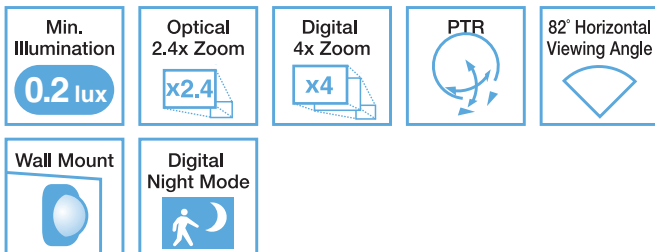

Camera Access Levels	Administrator, Authorised User, Guest User
Motion Detection	Max 4 detection areas
Memory Buffer	Max 6MB for JPEG image upload via FTP / HTTP / SMTP
Event Notification	HTTP / SMTP
CONNECTORS	
Network Interface	RJ-45, 100Base-TX (Auto / Full duplex / Half duplex)
Audio Input (Mic / Line In)	3.5mm mono mini-jack
Audio Output (Line Out)	3.5mm mono mini-jack
External Device I/O Terminals	2 x Inputs / 2 x Outputs
MECHANISMS	
Pan Angle Range	350° (-175° to +175°) Manual
Tilt Angle Range	150° (-75° to +75°) Manual
Maximum Rotation Speed	-
Infrared Cut Filter	Manual Day / Night switching
Preset Positions	-
RATINGS	
Dimensions (W x H x D)	136mm x 108mm x 148mm
Weight	600g (TBC)
Power Sources	Power over Ethernet: 48V DC (Conforms to IEEE 802.3af) 100V – 240V AC, 50/60Hz (Optional AC Adaptor PA-V17) 12V DC or 24V AC (via supplied two-pin connector)
Power Consumption	3.3W Max (on PoE) / 3.5W Max (on AC Adaptor)
Operating Environment	Temperature: -10°C to +50°C, Humidity: 20% to 85% RH

OPTIONS

Accessories	Mercury Code	EAN Code
Power Adapter PA-V17 (E)	2245B002AA	4960999480190
Power Adapter PA-V17 (B)	2245B003AA	4960999480206
Indoor Dome Housing (Smoked)		
VB-RD51S-S	2823B001AA	4960999575926
Indoor Dome Housing (Clear)		
VB-RD51S-C	2823B002AA	4960999575933
Ceiling Mount Cover (Silver) SS60-S-VB	3121B001AA	4960999617190
Ceiling Mount Cover (Black) SS60-B-VB	3121B002AA	4960999617206

you can
Canon

Canon Inc.
www.canon.com

Canon Europa N.V.
www.canon-europe.com

English Edition
© Canon Europa N.V., 2008