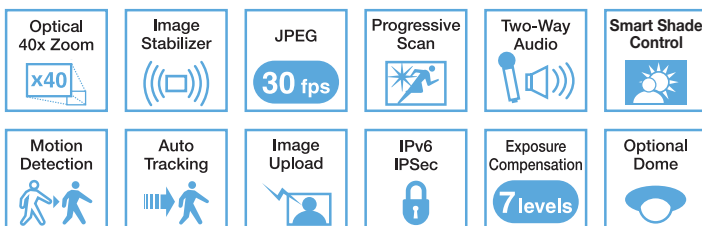

OPTIONS

Accessories	Mercury Code	EAN Code
AC Mains Power Adapter PA-V17 (E)	2245B002AA	4960999480190
AC Mains Power Adapter PA-V17 (B)	2245B003AA	4960999480206
Indoor Dome Housing (Smoked)		
VB-RD51S-S	2823B001AA	4960999575926
Indoor Dome Housing (Clear)		
VB-RD51S-C	2823B002AA	4960999575933
Ceiling Mount Cover (Silver) SS60-S-VB	3121B001AA	4960999617190
Ceiling Mount Cover (Black) SS60-B-VB	3121B002AA	4960999617206
Network Video Recorder VK-64 V2.0	3099B001AA	4960999614205
Network Video Recorder VK-16 V2.0	3099B002AA	4960999614168

you can
Canon

Canon Inc.
www.canon.com

Canon Europa N.V.
www.canon-europe.com

English Edition
© Canon Europa N.V., 2008