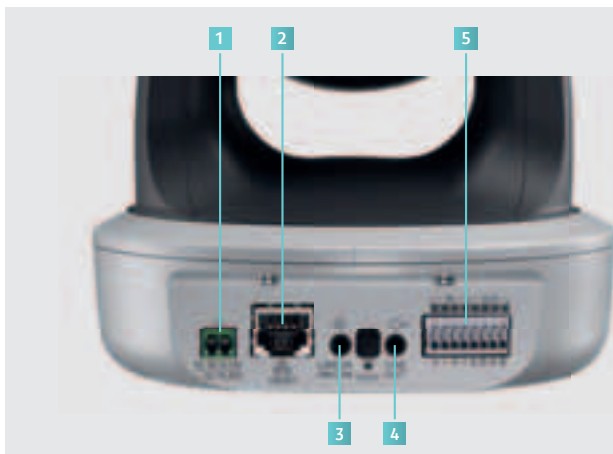

Supported Protocols	IPv4 and IPv6: TCP/IP, UDP, HTTP, FTP, SNMP (MIB2), SMTP (client), DHCP (IPv4 only), DNS (client), ARP, ICMP, POP3, NDP (IPv6 only), NTP, SMTP authentication, WV-HTTP (Canon)
Camera Access Levels	Administrator, Authorised User, Anonymous
Motion Detection	Max 4 detection areas
Memory Buffer	Max 6MB for JPEG image upload via FTP/HTTP/SMTP
Event Notification	HTTP/SMTP
CONNECTORS	
Network Interface	RJ-45, 100Base-TX (Auto / Full duplex / Half duplex)
Audio Input (Mic / Line In)	3.5mm mono mini-jack
Audio Output (Line Out)	3.5mm mono mini-jack
External Device I/O Terminals	2 x Inputs / 2 x Outputs
MECHANISMS	
Pan Angle Range	340° (-170° to +170°)
Tilt Angle Range	115° (Upright: -25° to +90° / Ceiling: -90° to +25°)
Maximum Rotation Speed	Pan: 150° per sec / Tilt: 150° per sec
Infrared Cut Filter	Power-driven insertion and removal (Day / Night Modes)
Preset Positions	20 presets (Pan, Tilt, Zoom)
RATINGS	
Dimensions (W x H x D)	142mm x 149mm x 142mm
Weight	840g
Power Sources	Power over Ethernet (48V DC, Conforms to IEEE 802.3af) 100V - 240V AC, 50/60Hz (via optional AC Adaptor) 12V DC or 24V AC (via supplied two-pin connector)
Power Consumption	10W Max (on PoE) / 13W Max (on AC Adaptor)
Operating Environment	Temperature: -10°C to +50°C, Humidity: 20% to 85% RH

* Use of the optional smoked dome housing increases minimum subject illumination to 1.4 lux in Day Mode and 0.4 lux in Night mode

Connectivity

1. 1 **Molex 2-pin Connector** 12V - 13V DC / 24V AC
2. 2 **Network Interface** RJ-45, 100Base-TX (Auto / Full duplex / Half duplex)
3. 3 **Audio Input** 3.5mm mono mini-jack
4. 4 **Audio Output** 3.5mm mono mini-jack
5. 5 **External Device I/O** 2 x Inputs / 2 x Outputs