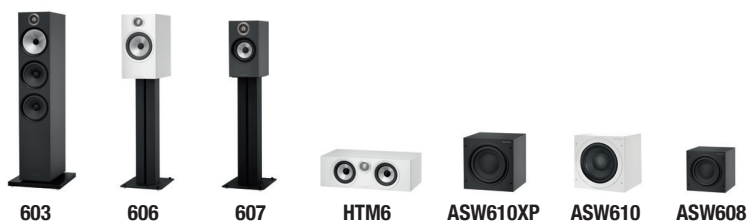

600 Series

Pricelist valid from 01-05-2019

Bowers & Wilkins

item	model	description	finish	retail price per piece incl. VAT
Main	603	3-way, bass Flowport™, double dome tweeter, Continuum cone FST, paper bass cones	Matte Black, Matte White	€ 800,00
	606	2-way, bass Flowport, double dome tweeter, Continuum cone bass	Matte Black, Matte White	€ 350,00*
	607	2-way, bass Flowport, double dome tweeter, Continuum cone bass	Matte Black, Matte White	€ 265,00*
Centre	HTM6	2-way, bass Flowport, double dome tweeter, Continuum cone bass	Matte Black, Matte White	€ 529,00
Subwoofer	ASW610XP	Active, 500W Class D amplifier, 10" subwoofer	Matte Black, Matte White	€ 1.100,00
	ASW610	Active, 200W Class D amplifier, 10" subwoofer	Matte Black, Matte White	€ 600,00
	ASW608	Active, 200W Class D amplifier, 8" subwoofer	Matte Black, Matte White	€ 450,00
Accessories	STAV24 S2	Stands matching 606 and 607	Black	€ 75,00*

* only to order per 2 pieces

price/piece

All prices and specifications are subject to change without prior notice. Our general conditions apply to all our transactions. Info: www.bowerswilkins.com.