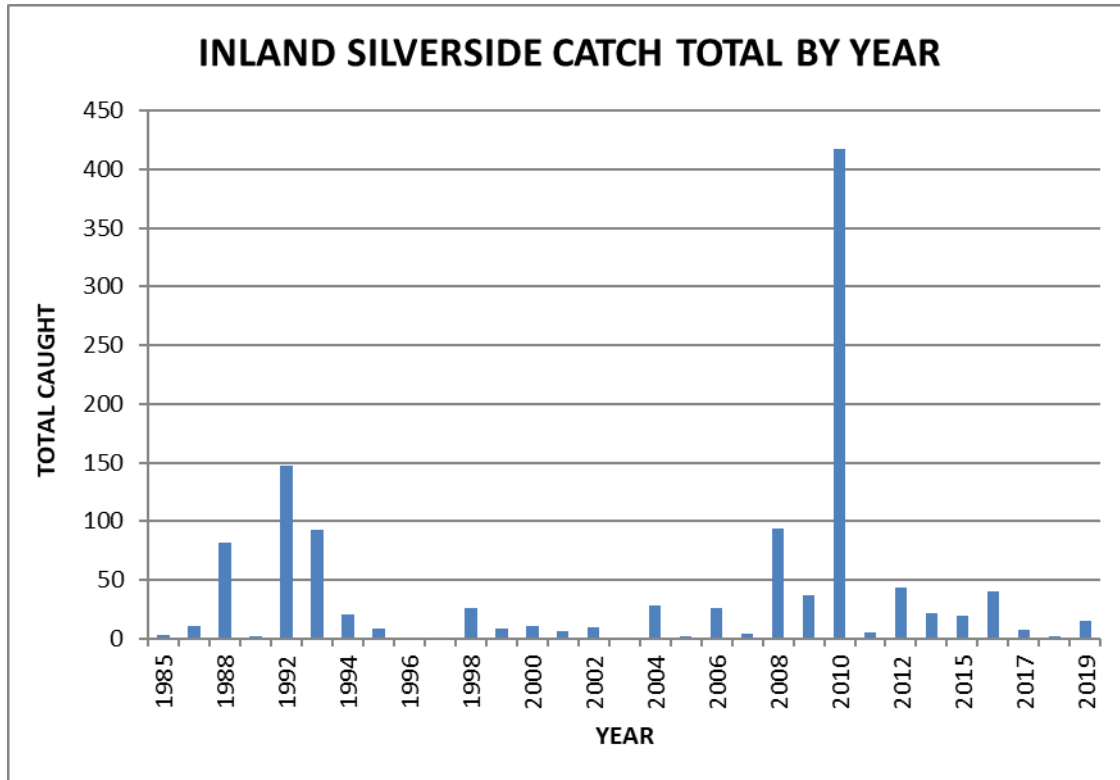

Inland Silverside

Menidia beryllina

Description:

- ◆ edge of anal fin strongly curved
- ◆ 16 to 19 anal fin rays
- ◆ silvery sides and yellowish back
- ◆ elongate body
- ◆ upturned mouth
- ◆ head noticeably flat on top
- ◆ large eyes

Size:

- ◆ up to 4 inches

Range:

- ◆ Massachusetts to Florida and around Gulf to northeast Mexico

Facts:

- ◆ found in coastal fresh and tidal waters
- ◆ feed primarily on insects, worms, small crustaceans and mollusks
- ◆ travel in large schools
- ◆ important prey fish for many birds and other larger fish
- ◆ spawn from April through August
- ◆ spawn in shallows of open water
- ◆ sticky eggs attach to vegetation and other submerged objects

Inland Silverside

Menidia beryllina

*inland silversides were only caught during the years shown