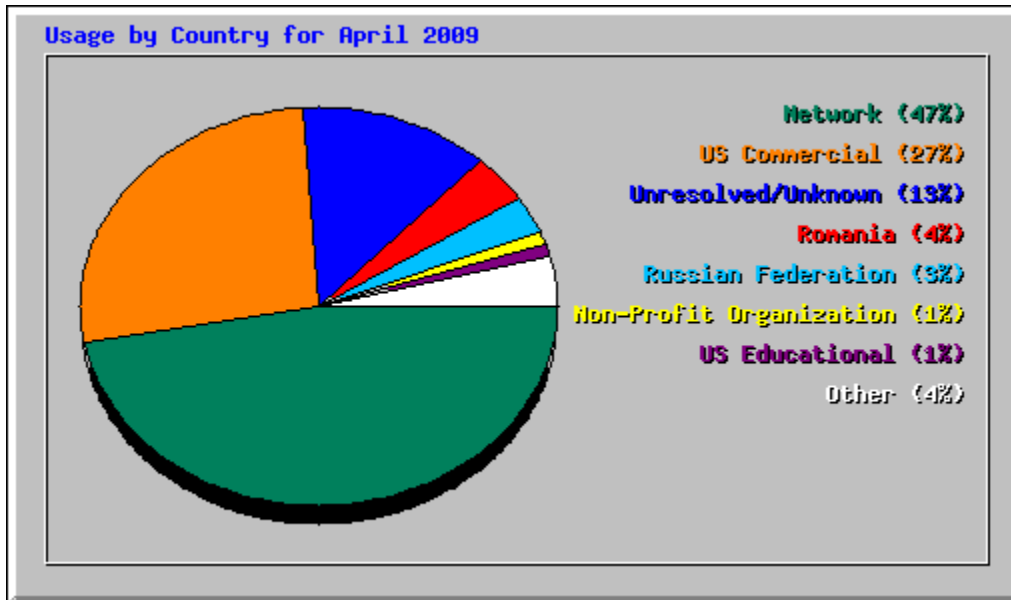

6	334	2.64%	Mail.Ru/1.0
7	305	2.41%	Mozilla/4.0 (compatible; MSIE 6.0; Windows NT 5.1; en) Opera
8	265	2.10%	MLBot (www.metadatalabs.com/mlbot)
9	262	2.07%	Mozilla/4.0 (compatible; MSIE 6.0; Windows NT 5.1; SV1; .NET
10	237	1.87%	msnbot/1.1 (+http://search.msn.com/msnbot.htm)
11	226	1.79%	Mozilla/4.0 (compatible; MSIE 7.0; Windows NT 6.0; SLCC1; .NE
12	211	1.67%	Mozilla/4.0 (compatible; MSIE 7.0; Windows NT 5.1; GTB5; .NET
13	178	1.41%	Mozilla/5.0 (compatible; Charlotte/1.1; http://www.searchme.c
14	167	1.32%	Mozilla/4.0 (compatible; MSIE 6.0; Windows NT 5.0)
15	155	1.23%	swish-e http://swish-e.org/

Top 30 of 58 Total Countries							
#	Hits		Files		KBytes		Country
1	5902	46.66%	4919	49.79%	861945	67.11%	Network
2	3430	27.12%	2431	24.61%	279798	21.78%	US Commercial
3	1600	12.65%	1472	14.90%	39731	3.09%	Unresolved/Unknown
4	522	4.13%	518	5.24%	14312	1.11%	Romania
5	340	2.69%	312	3.16%	54882	4.27%	Russian Federation
6	165	1.30%	157	1.59%	10417	0.81%	Non-Profit Organization
7	146	1.15%	146	1.48%	3089	0.24%	US Educational
8	55	0.43%	39	0.39%	1776	0.14%	Germany
9	39	0.31%	39	0.39%	585	0.05%	US Government
10	38	0.30%	37	0.37%	1742	0.14%	Canada
11	38	0.30%	27	0.27%	1075	0.08%	Ireland
12	36	0.28%	34	0.34%	1416	0.11%	France
13	27	0.21%	27	0.27%	433	0.03%	United Kingdom
14	26	0.21%	22	0.22%	689	0.05%	Denmark
15	22	0.17%	22	0.22%	652	0.05%	Australia
16	17	0.13%	17	0.17%	237	0.02%	Norway
17	15	0.12%	15	0.15%	219	0.02%	Belgium