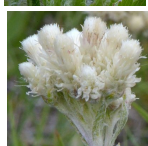

Apr-May

Moss Phlox
Phlox hoodii

Apr-May

Low townsendia
Townsendia exscapa

Apr-May

Leafy Musineon
Musineon divaricatum

Apr-May

**Small-flowered
Prairie Rocket**
Erysimum inconspicuum

Apr-May

Cushion milk vetch
Astragalus gilviflorus

Apr-Jun

Early cinquefoil
Potentilla concinna

Apr-Jun

Shooting star
Dodecatheon conjugens

May

Low larkspur
Delphinium bicolor

May

Three-flowered avens
Geum triflorum

May-Jun

Blue beardtongue
Penstemon nitidus

May-Jun

Sand bladderpod
Lesquerella arenosa

May-Jun

Spatulate bladderpod
Lesquerella alpina

May-Jun

Cut-leaved anemone
Anemone multifida

May-Jun

Low everlasting
Antennaria parvifolia

May-Jun

Rosy everlasting
Antennaria rosea

May-Jul

Compound fleabane
Erigeron compositus