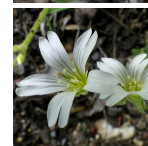

May-Jun

Narrow-leaved puccoon
Lithospermum incisum

May-Jun

Western pygmy flower
Androsace peptentrional

May-Jun

Purple rock-cress
Boechera divaricarpa

May-Jun

**American vetch
(narrow-leaved)**
Vicia americana angustifolia

May-Jun

Nuttall's yellow violet
Viola nuttallii

May-Jun

Dwarf fleabane
Erigeron radicans

May-Jul

Field chickweed
Cerastium arvense

May-Aug

Wild blue flax
Linum lewisii

May-Aug

Blanketflower
Gaillardia aristata

May-Sep

Scarlet mallow
Sphaeralcea coccinea

May-Sep

Chamaerhodos
Chamaerhodos erecta

Jun

Common yarrow
Achillea millefolium