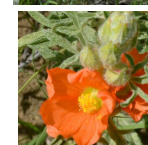

May-Jun

Narrow-leaved puccoon
Lithospermum incisum

May-Jun

Western pygmy flower
Androsace peptentrional

May-Jun

Purple rock-cress
Boechera divaricarpa

May-Jun

**American vetch
(narrow-leaved)**
Vicia americana angustifolia

May-Jun

Nuttall's yellow violet
Viola nuttallii

May-Jun

Dwarf fleabane
Erigeron radicans

May-Jul

Field chickweed
Cerastium arvense

May-Aug

Wild blue flax
Linum lewisii

May-Aug

Blanketflower
Gaillardia aristata

May-Sep

Scarlet mallow
Sphaeralcea coccinea

May-Sep

Chamaerhodos
Chamaerhodos erecta

Jun

Common yarrow
Achillea millefolium