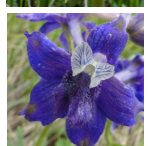

Apr-May

Moss Phlox
Phlox hoodii

Apr-May

Low townsendia
Townsendia exscapa

Apr-May

Leafy Musineon
Musineon divaricatum

Apr-May

**Small-flowered
Prairie Rocket**
Erysimum inconspicuum

Apr-May

Cushion milk vetch
Astragalus gilviflorus

Apr-Jun

Early cinquefoil
Potentilla concinna

Apr-Jun

Shooting star
Dodecatheon conjugens

May

Low larkspur
Delphinium bicolor

May

Three-flowered avens
Geum triflorum

May-Jun

Blue beardtongue
Penstemon nitidus

May-Jun

Sand bladderpod
Lesquerella arenosa

May-Jun

Spatulate bladderpod
Lesquerella alpina