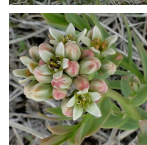

May-Jun

Golden Bean
Thermopsis rhombifolia

May-Jun

Early yellow locoweed
Oxytropis campestris

May-Jun

Missouri milk-vetch
Astragalus missouriensis

May-Jun

Pursh's milk-vetch
Astragalus purshii

May-Jun

Prairie onion
Allium textile

May-Jun

Entire-leaved groundsel
Senecio integerrimus

May-Jun

Clustered oreocarya
Cryptantha celosioides

May-Jun

Pale comandra
Comandra umbellata

May-Jun

Narrow-leaved puccoon
Lithospermum incisum

May-Jun

Western pygmy flower
Androsace peptentrional

May-Jun

Purple rock-cress
Boechera divaricarpa

May-Jun

**American vetch
(narrow-leaved)**
Vicia americana angustifolia