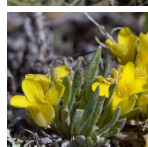

Apr-May

Cushion milk vetch
Astragalus gilviflorus

Apr-Jun

Early cinquefoil
Potentilla concinna

Apr-Jun

Shooting star
Dodecatheon conjugens

May

Low larkspur
Delphinium bicolor

May

Three-flowered avens
Geum triflorum

May-Jun

Blue beardtongue
Penstemon nitidus

May-Jun

Sand bladderpod
Lesquerella arenosa

May-Jun

Spatulate bladderpod
Lesquerella alpina

May-Jun

Cut-leaved anemone
Anemone multifida

May-Jun

Low everlasting
Antennaria parvifolia

May-Jun

Rosy everlasting
Antennaria rosea

May-Jul

Compound fleabane
Erigeron compositus