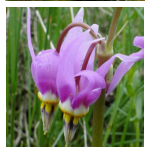

Apr-May

Moss Phlox
Phlox hoodii

Apr-May

Low townsendia
Townsendia exscapa

Apr-May

Leafy Musineon
Musineon divaricatum

Apr-May

**Small-flowered
Prairie Rocket**
Erysimum inconspicuum

Apr-May

Cushion milk vetch
Astragalus gilviflorus

Apr-Jun

Early cinquefoil
Potentilla concinna

Apr-Jun

Shooting star
Dodecatheon conjugens

May

Low larkspur
Delphinium bicolor

May

Three-flowered avens
Geum triflorum

May-Jun

Blue beardtongue
Penstemon nitidus

May-Jun

Sand bladderpod
Lesquerella arenosa

May-Jun

Spatulate bladderpod
Lesquerella alpina