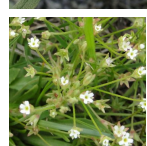

May-Jun

Golden Bean
Thermopsis rhombifolia

May-Jun

Early yellow locoweed
Oxytropis campestris

May-Jun

Missouri milk-vetch
Astragalus missouriensis

May-Jun

Pursh's milk-vetch
Astragalus purshii

May-Jun

Prairie onion
Allium textile

May-Jun

Entire-leaved groundsel
Senecio integerrimus

May-Jun

Clustered oreocarya
Cryptantha celosioides

May-Jun

Pale comandra
Comandra umbellata

May-Jun

Narrow-leaved puccoon
Lithospermum incisum

May-Jun

Western pygmy flower
Androsace peptentrional

May-Jun

Purple rock-cress
Boechera divaricarpa

May-Jun

**American vetch
(narrow-leaved)**
Vicia americana angustifolia