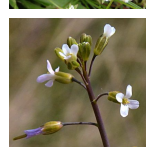

May-Jun

Narrow-leaved puccoon
Lithospermum incisum

May-Jun

Western pygmy flower
Androsace peptentrional

May-Jun

Purple rock-cress
Boechera divaricarpa

May-Jun

**American vetch
(narrow-leaved)**
Vicia americana angustifolia