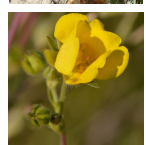

Ascending purple milk-vetch
Astragalus striatus
Jun-Sep

Purple milk-vetch
Astragalus danicus
Jun-Sep

Hairy golden aster
Heterotheca villosa
Jun-Oct

Gumweed
Grindelia squarrosa
Jun-Oct

Prickly pear cactus
Opuntia polyacantha
Jul