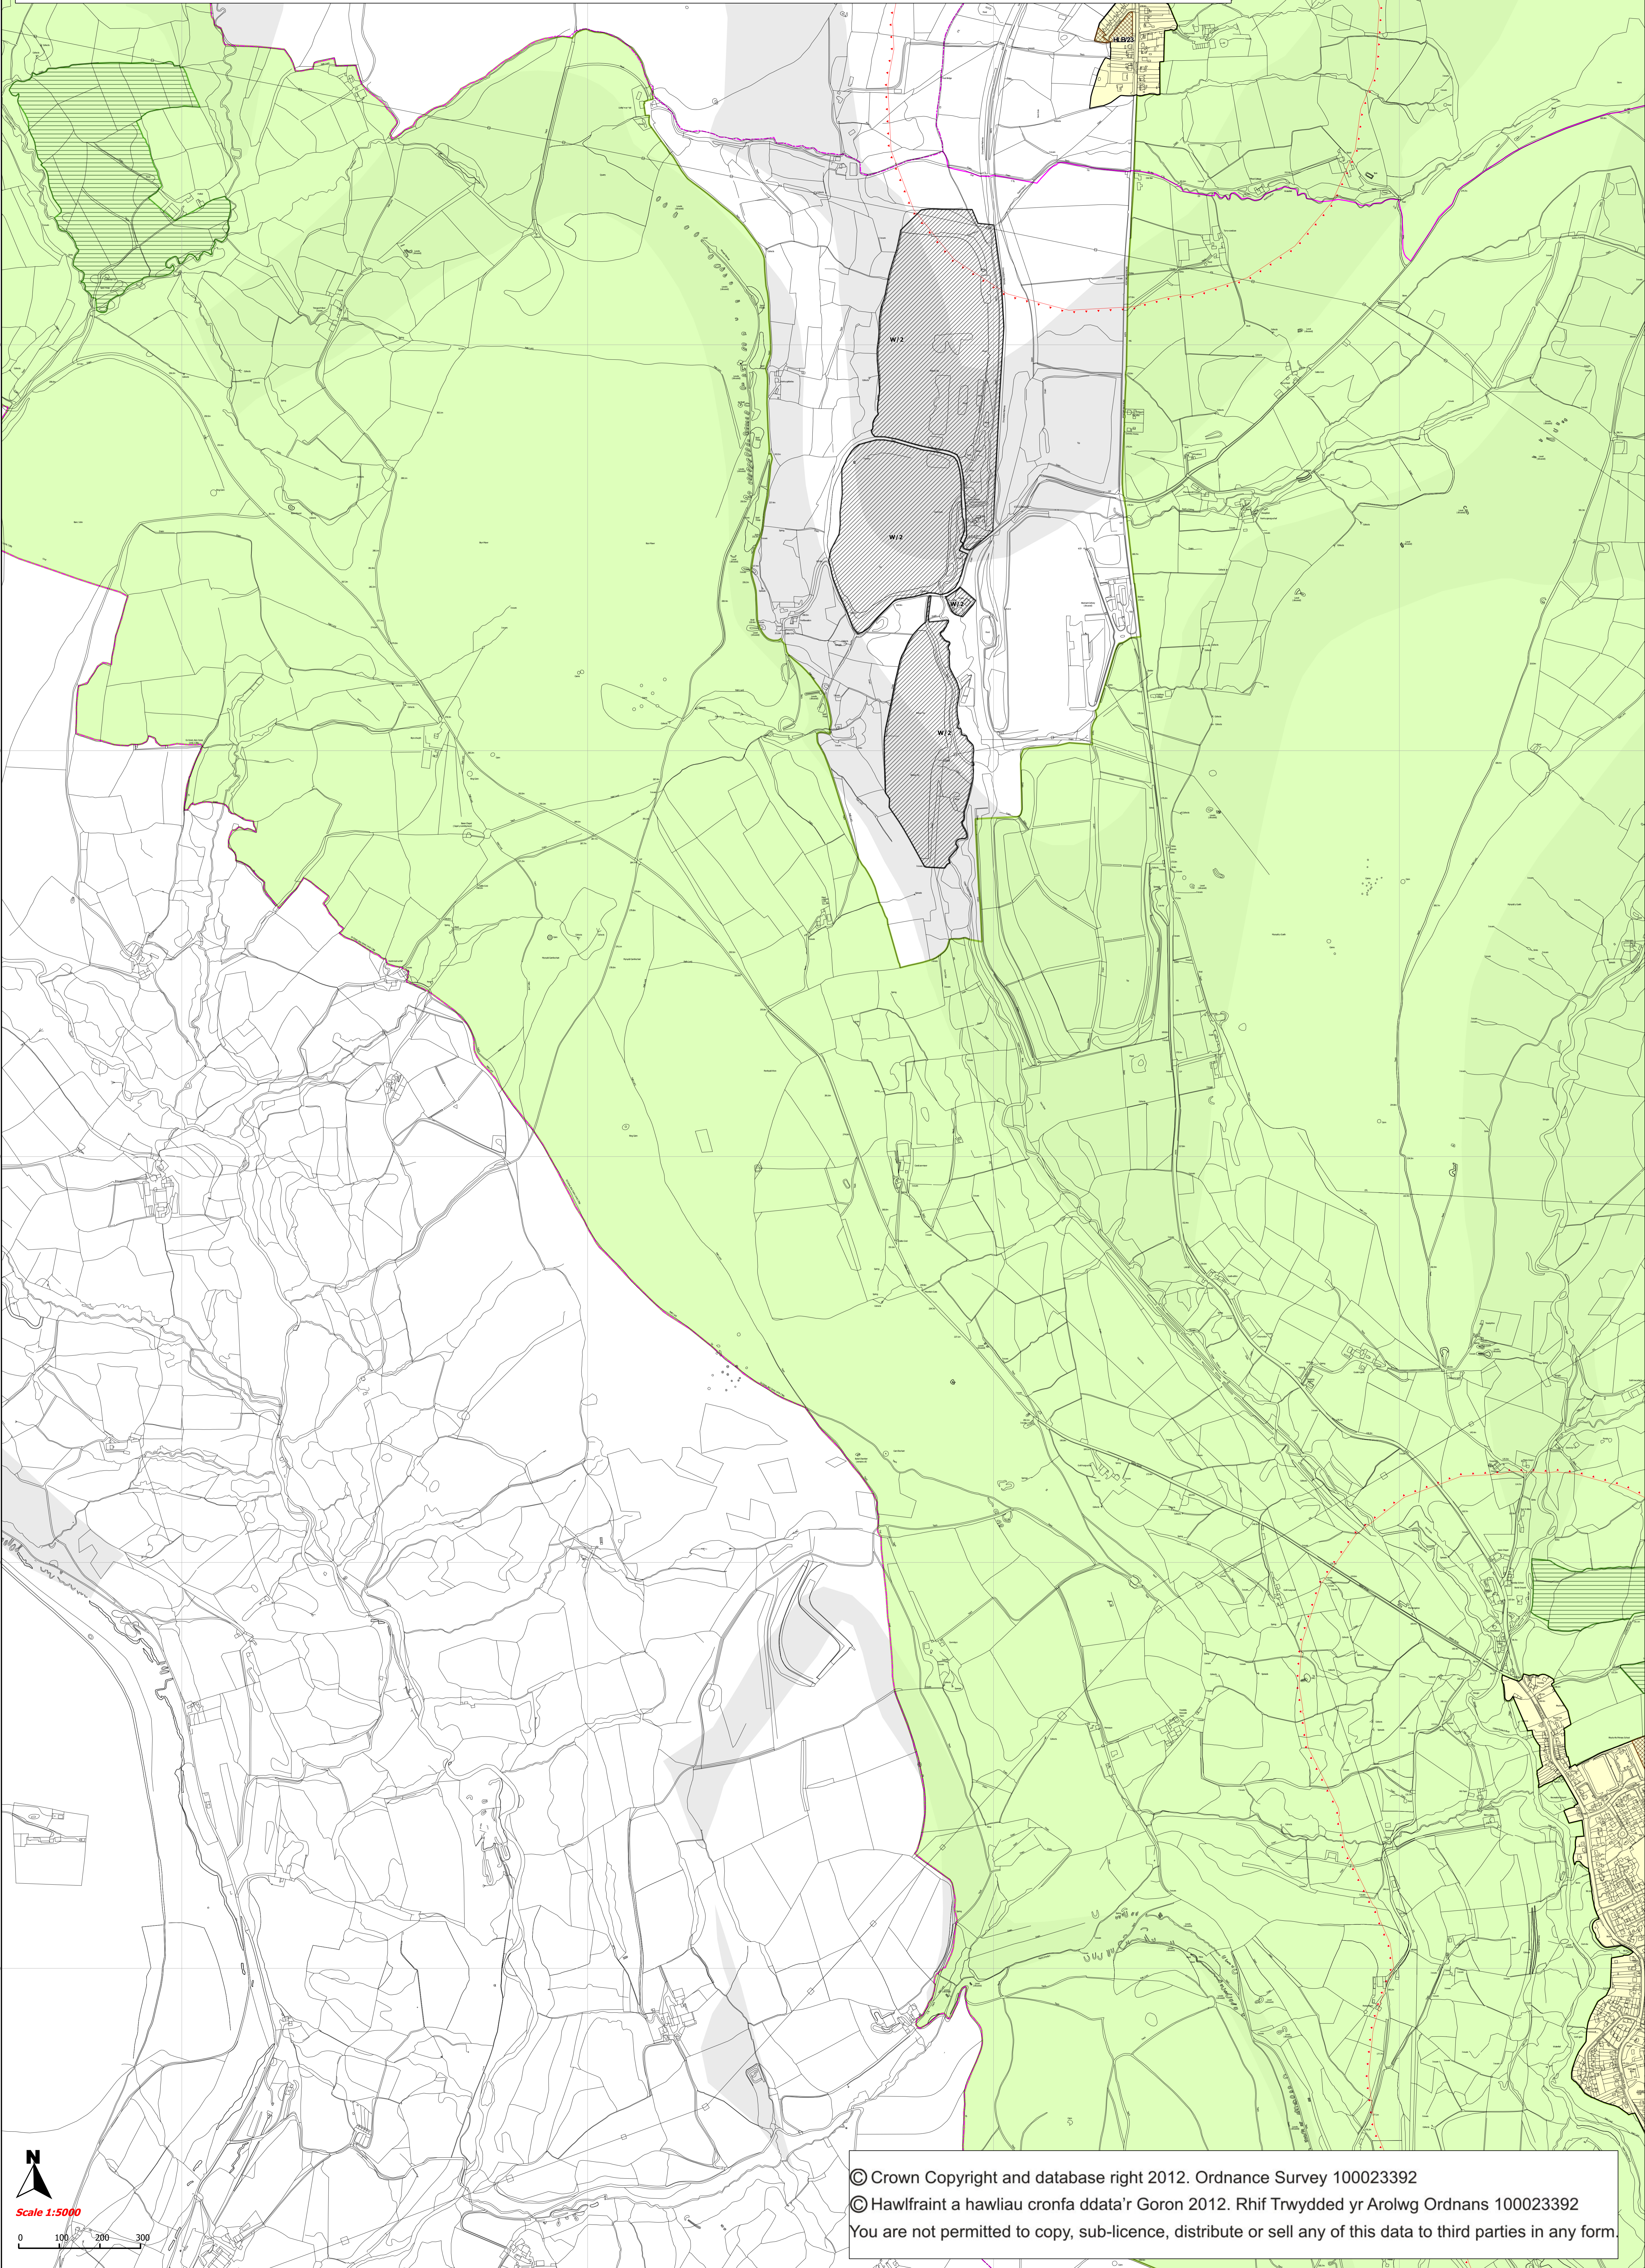

# Pontardawe Emerging Proposals Map - North West

© Crown Copyright and database right 2012. Ordnance Survey 100023392  
© Hawfraitn a hawliau cronfa ddata'r Goron 2012. Rhif Trwydded yr Arolwg Ordnans 100023392  
You are not permitted to copy, sub-licence, distribute or sell any of this data to third parties in any form.