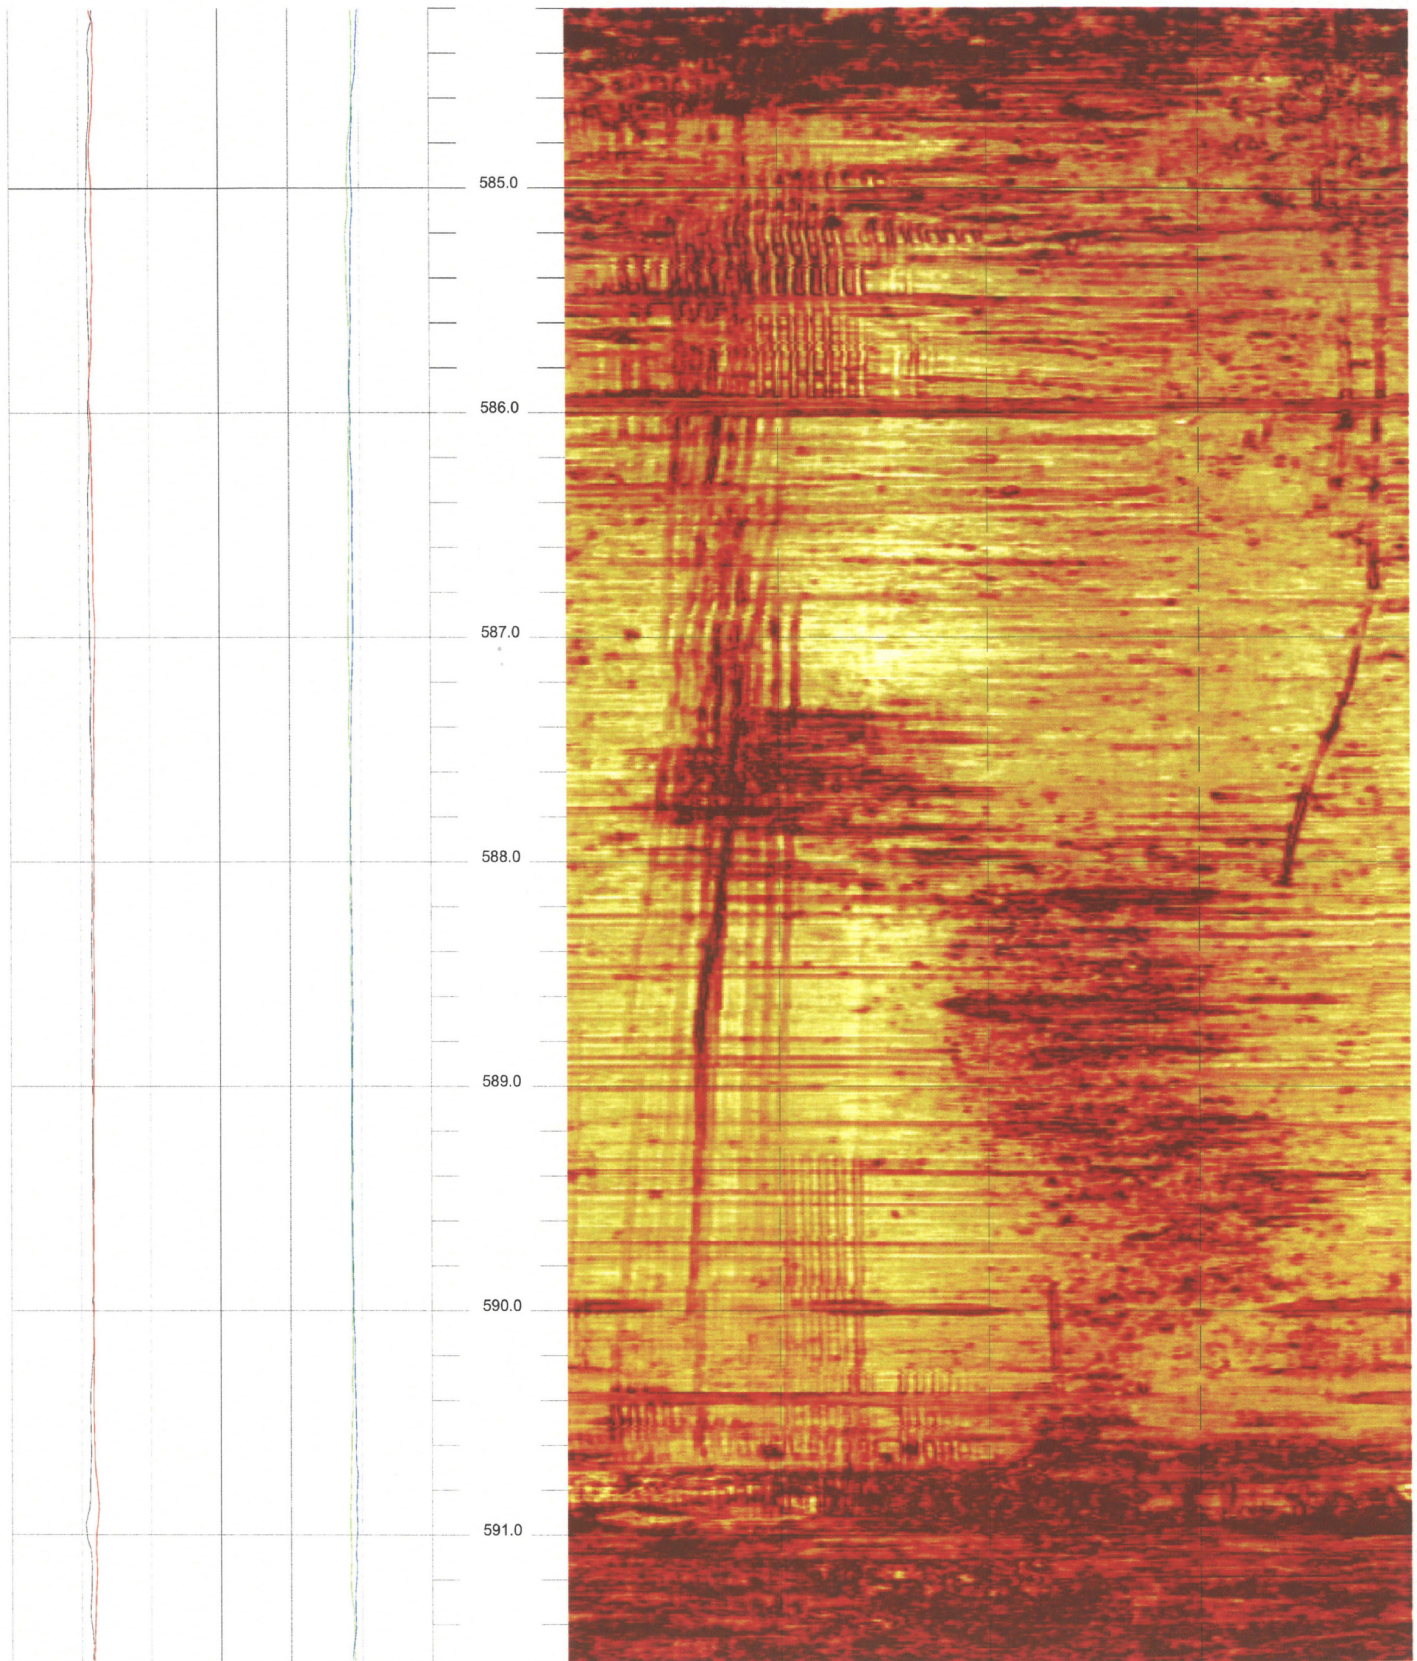

B-701 (DH) LOWER SECTION

584.200 to 576.832ft

25

FPL Turkey Point COL Boring B-701 (DH) lower section Acoustic Televiewer based Caliper rev 1 Sheet 25 of 29

B-701 (DH) LOWER SECTION

591.568 to 584.200ft

26

FPL Turkey Point COL Boring B-701 (DH) lower section Acoustic Televiewer based Caliper rev 1 Sheet 26 of 29

B-701 (DH) LOWER SECTION

598.936 to 591.568ft

27

FPL Turkey Point COL Boring B-701 (DH) lower section Acoustic Televiewer based Caliper rev 1 Sheet 27 of 29

B-701 (DH) LOWER SECTION

606.304 to 598.936ft

28

FPL Turkey Point COL Boring B-701 (DH) lower section Acoustic Televiewer based Caliper rev 1 Sheet 28 of 29