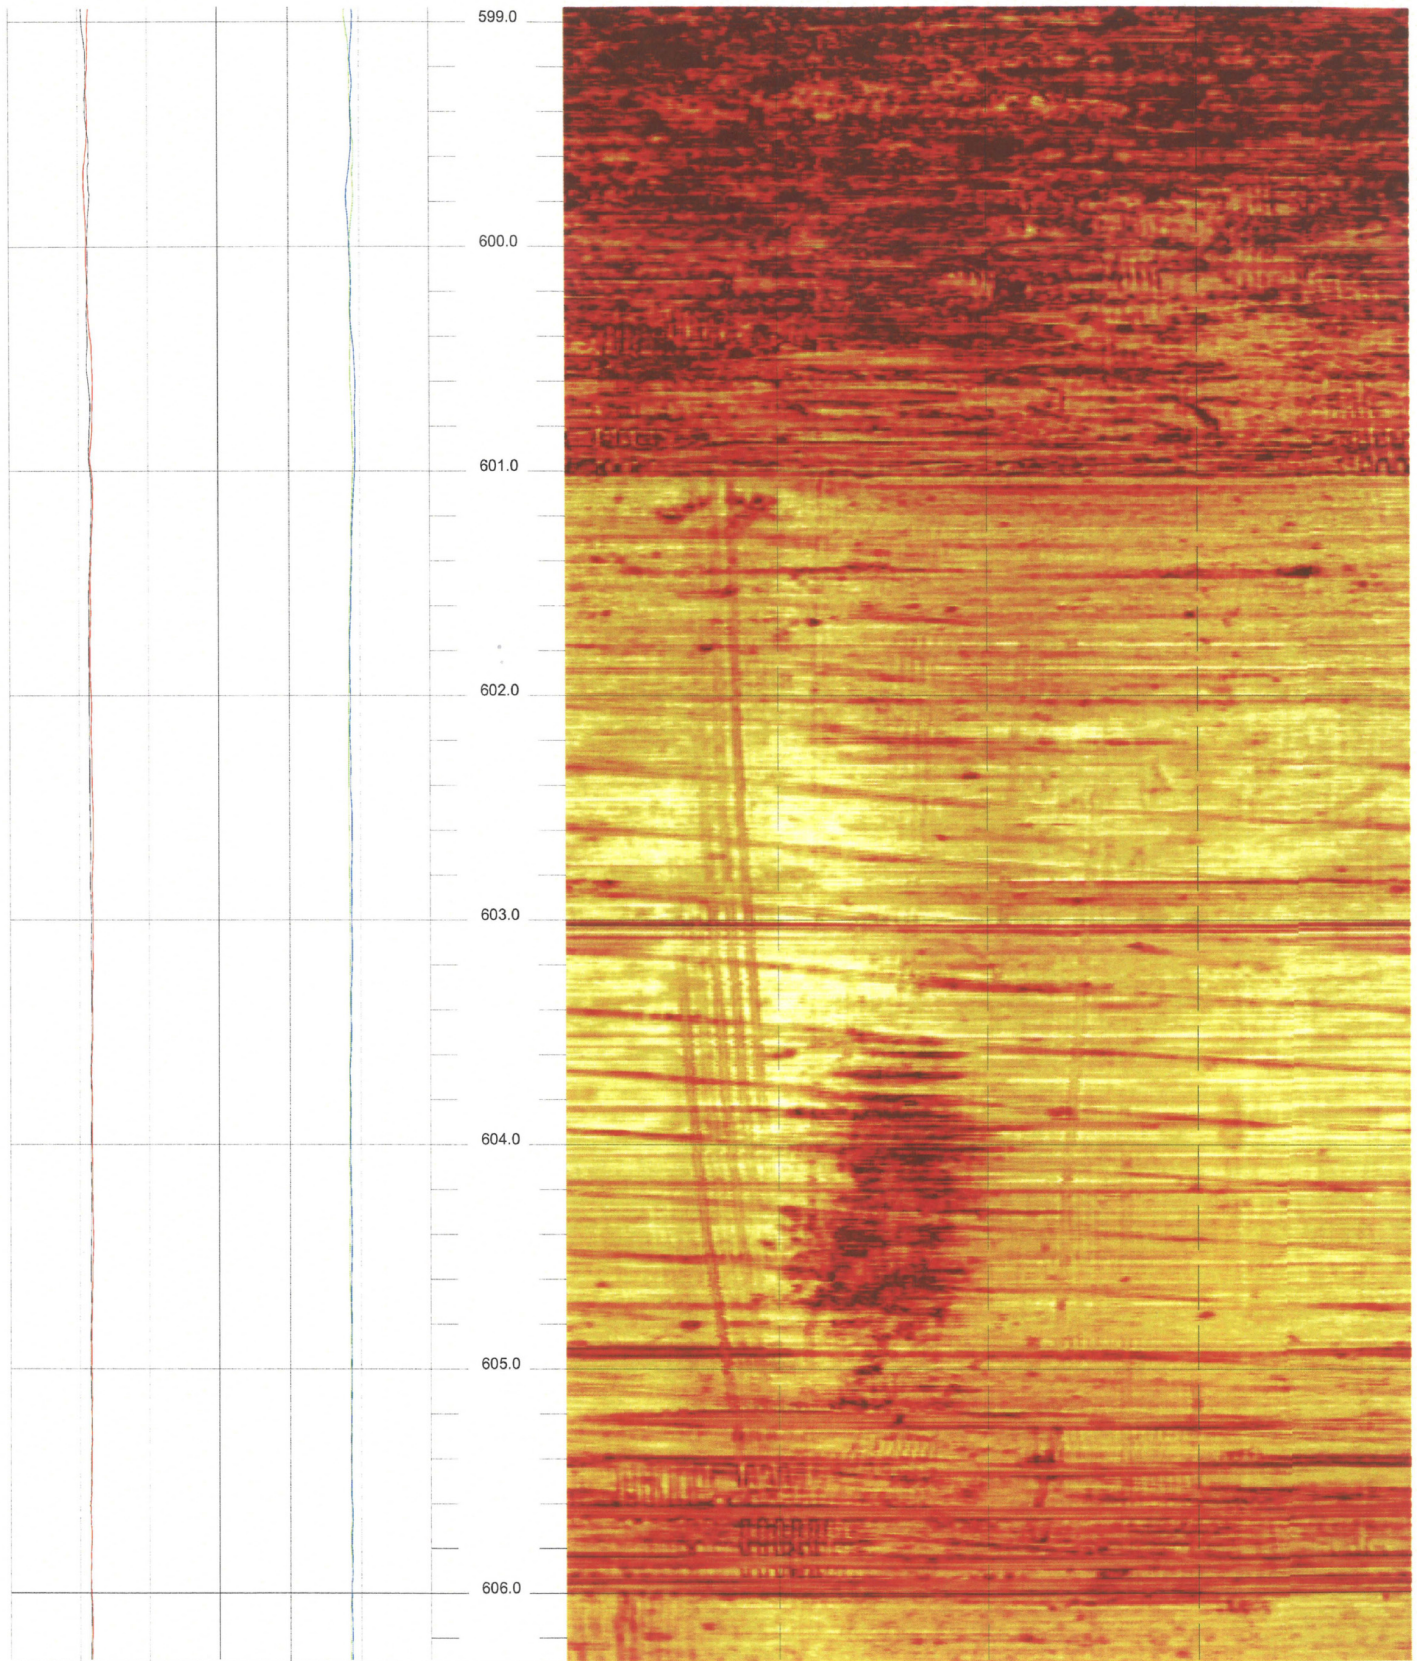

B-701 (DH) LOWER SECTION

584.200 to 576.832ft

25

FPL Turkey Point COL Boring B-701 (DH) lower section Acoustic Televiewer based Caliper rev 1 Sheet 25 of 29

B-701 (DH) LOWER SECTION

591.568 to 584.200ft

26

FPL Turkey Point COL Boring B-701 (DH) lower section Acoustic Televiewer based Caliper rev 1 Sheet 26 of 29

B-701 (DH) LOWER SECTION

598.936 to 591.568ft

27

FPL Turkey Point COL Boring B-701 (DH) lower section Acoustic Televiewer based Caliper rev 1 Sheet 27 of 29

B-701 (DH) LOWER SECTION

606.304 to 598.936ft

28

FPL Turkey Point COL Boring B-701 (DH) lower section Acoustic Televiewer based Caliper rev 1 Sheet 28 of 29