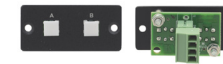

## Special

**W-2UC**  
Wall Plate Insert — Dual USB Charger

**RC-10TB**  
Wall Plate Insert — 1-Button Contact Closure Switch

**RC-20TB**  
Wall Plate Insert — 2-Button Contact Closure Switch

**RC-21TB**  
Wall Plate Insert — 2-Button Contact Closure Switch