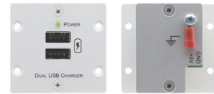

## Special

**W-2UC**  
Wall Plate Insert — Dual USB Charger

**RC-10TB**  
Wall Plate Insert — 1-Button Contact Closure Switch

**RC-20TB**  
Wall Plate Insert — 2-Button Contact Closure Switch

**RC-21TB**  
Wall Plate Insert — 2-Button Contact Closure Switch