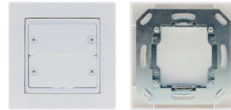

FRAME-1GP-80

Design Frame for 2 Wall Plate Inserts
— 1-Gang
EU-Size

Available Colors ● ●