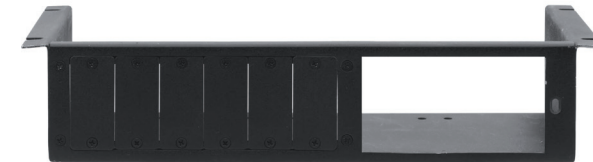

UTBUS-2XL

Under-the-Table Modular Connection Bus

- Power Sockets — 10 different "TS" dual power socket options are available to accommodate the power requirements worldwide. (Purchased separately).
- Power Cord — 8 different "C-AC" single power cords for each power socket. (Purchased separately).
- Insert Slots — 6.
- Installation Requirement — Requires 34.0cm x 13.7cm (13.39" x 5.4") of free space beneath the table.
- Weight — 0.7kg (1.54lbs) approx.

⚠ Frames, power sockets, and power cords are purchased separately (see pages 24-25)