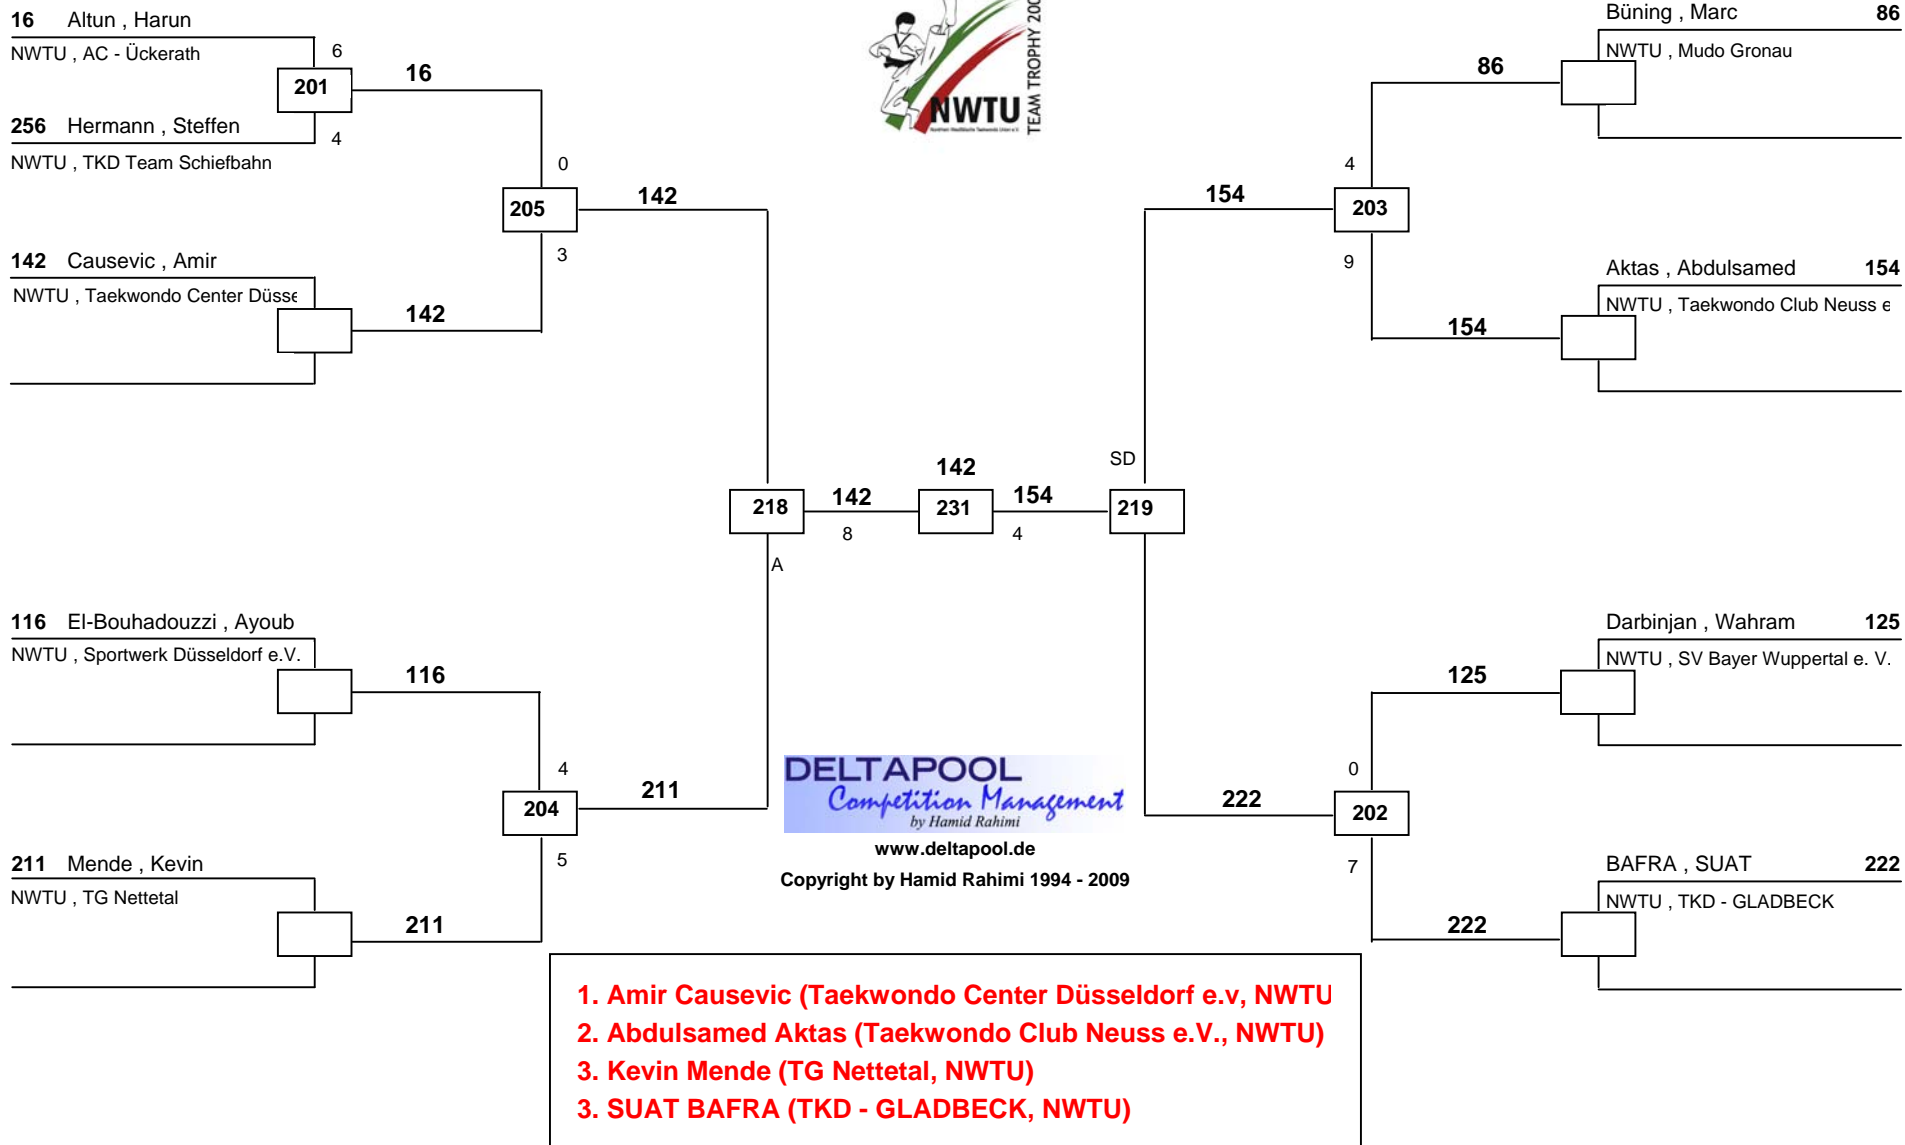

J Bm-41

BeDüPokal 2009

Velbert

am 14.03.2009