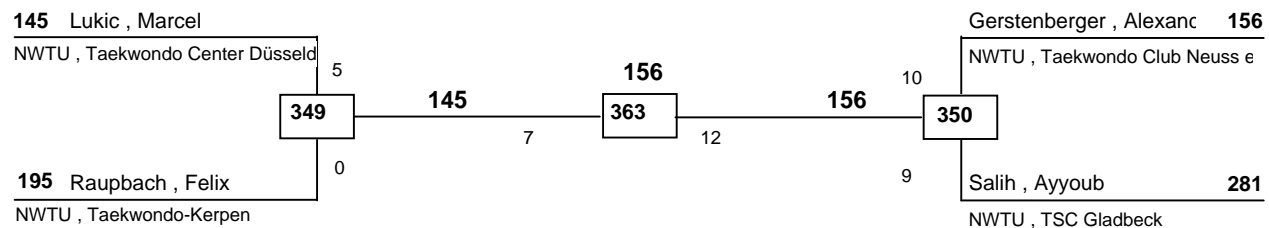

J Am-55 LK II

BeDüPokal 2009

Velbert

am 14.03.2009

DELTAPOOL
Competition Management
by Hamid Rahimi

www.deltapool.de

Copyright by Hamid Rahimi 1994 - 2009

1. Alexander Gerstenberger (Taekwondo Club Neuss e.V., NWTU)
2. Marcel Lukic (Taekwondo Center Düsseldorf e.v., NWTU)
3. Felix Raupbach (Taekwondo-Kerpen, NWTU)
3. Ayyoub Salih (TSC Gladbeck, NWTU)