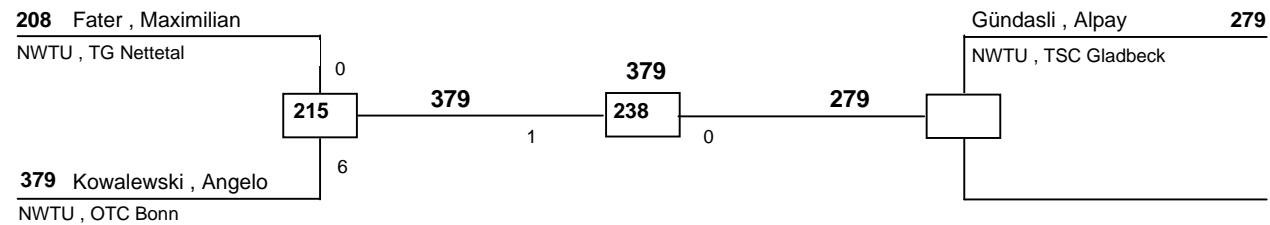

J Bm-45 LK II

BeDüPokal 2009

Velbert

am 14.03.2009

DELTAPOOL
Competition Management
by Hamid Rahimi

www.deltapool.de

Copyright by Hamid Rahimi 1994 - 2009

1. Angelo Kowalewski (OTC Bonn, NWTU)
2. Alpay Gündasli (TSC Gladbeck, NWTU)
3. Maximilian Fater (TG Nettetal, NWTU)