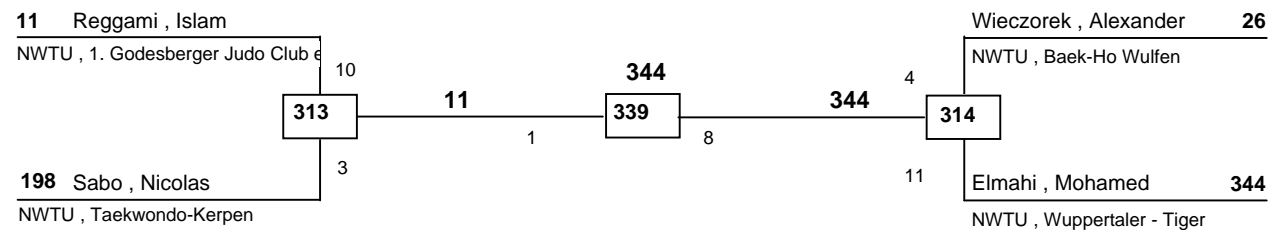

J Dm-32 LK II

BeDüPokal 2009

Velbert

am 14.03.2009

DELTAPOOL
Competition Management
by Hamid Rahimi

www.deltapool.de

Copyright by Hamid Rahimi 1994 - 2009

1. Mohamed Elmahi (Wuppertaler - Tiger, NWTU)
2. Islam Reggami (1. Godesberger Judo Club e.V., NWTU)
3. Nicolas Sabo (Taekwondo-Kerpen, NWTU)
3. Alexander Wieczorek (Baek-Ho Wulfen, NWTU)