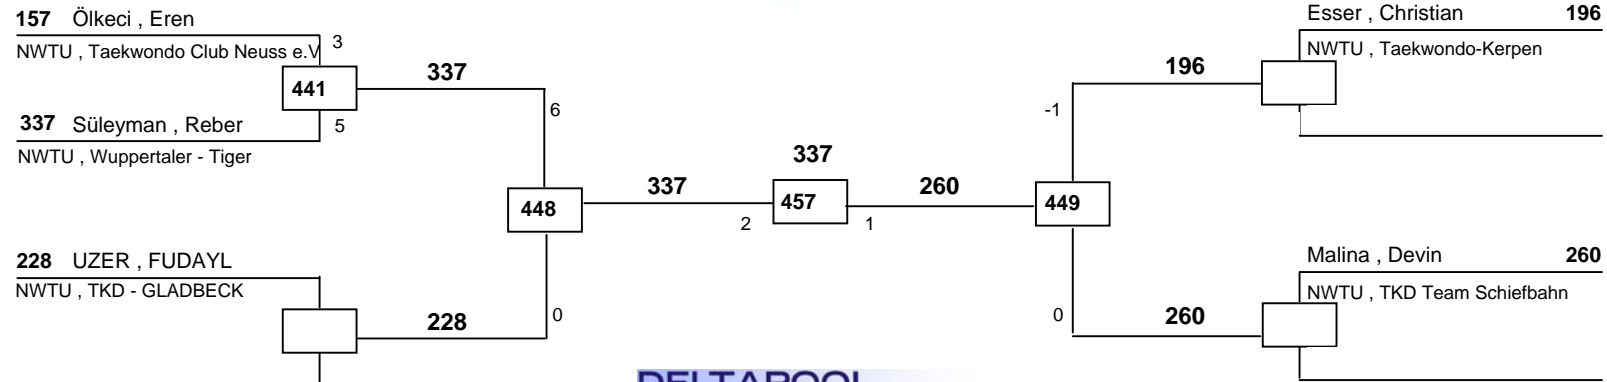

J Am-51
BeDüPokal 2009
Velbert
am 14.03.2009

DELTAPOOL
Competition Management
by Hamid Rahimi

www.deltapool.de

Copyright by Hamid Rahimi 1994 - 2008

1. Reber Süleyman (Wuppertaler - Tiger, NWTU)
2. Devin Malina (TKD Team Schiefbahn, NWTU)
3. FUDAYL UZER (TKD - GLADBECK, NWTU)
3. Christian Esser (Taekwondo-Kerpen, NWTU)