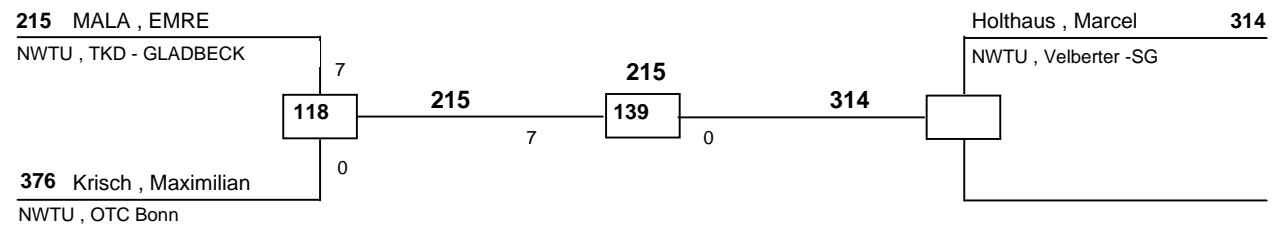

J Bm-53

BeDüPokal 2009

Velbert

am 14.03.2009

DELTAPOOL
Competition Management
by Hamid Rahimi

www.deltapool.de

Copyright by Hamid Rahimi 1994 - 2009

1. EMRE MALA (TKD - GLADBECK, NWTU)
2. Marcel Holthaus (Velberter -SG, NWTU)
3. Maximilian Krisch (OTC Bonn, NWTU)