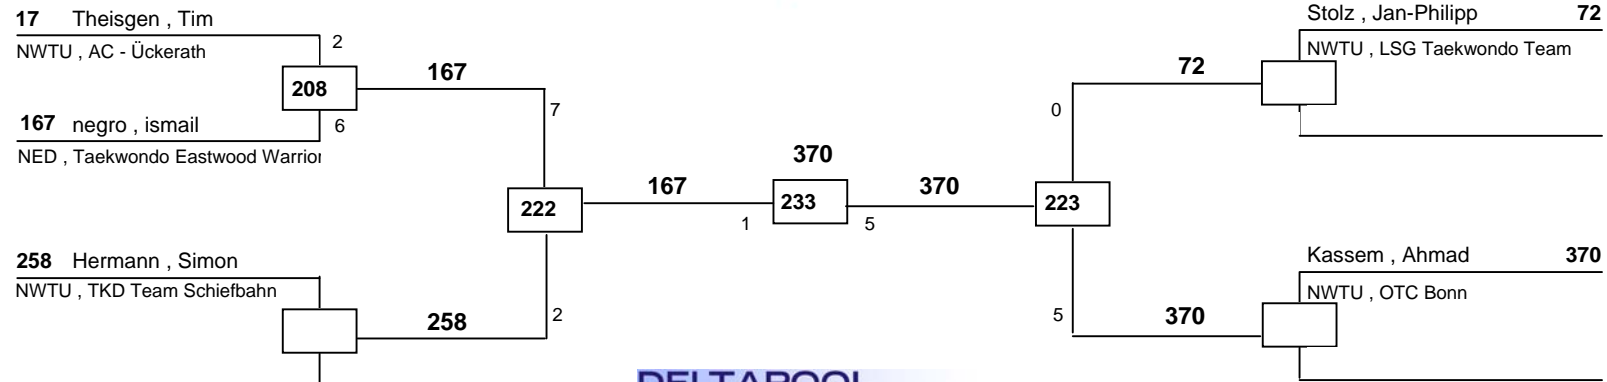

J Bm-37
BeDüPokal 2009
Velbert
am 14.03.2009

DELTAPOOL
Competition Management
by Hamid Rahimi

www.deltapool.de

Copyright by Hamid Rahimi 1994 - 2008

1. Ahmad Kassem (OTC Bonn, NWTU)
2. ismail negro (Taekwondo Eastwood Warriors, NED)
3. Simon Hermann (TKD Team Schiefbahn, NWTU)
3. Jan-Philipp Stolz (LSG Taekwondo Team, NWTU)