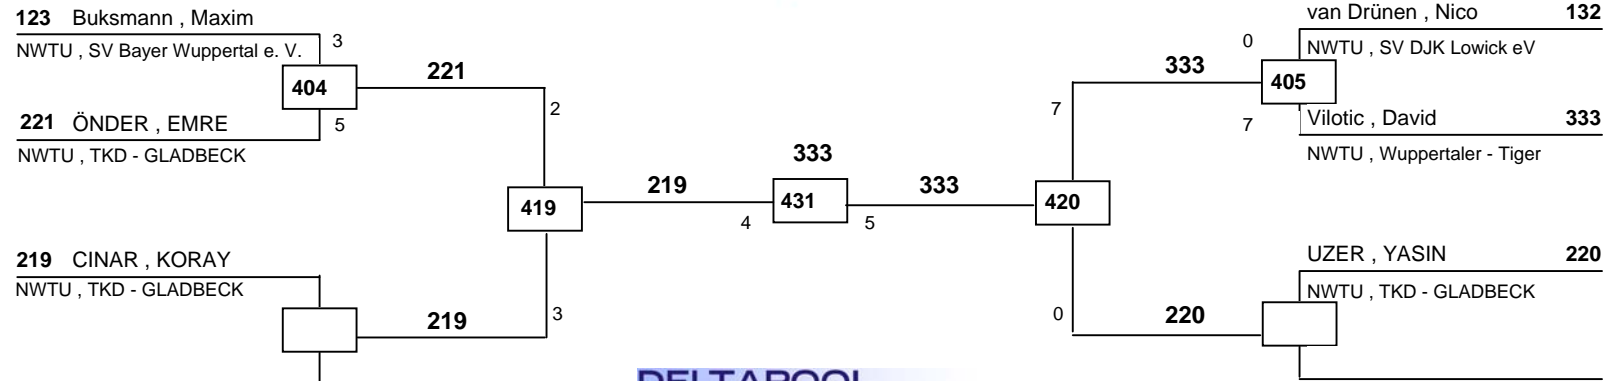

J Bm-45
BeDüPokal 2009
Velbert
am 14.03.2009

DELTAPOOL
Competition Management
by Hamid Rahimi

www.deltapool.de

Copyright by Hamid Rahimi 1994 - 2008

1. David Vilotić (Wuppertaler - Tiger, NWTU)
2. KORAY CINAR (TKD - GLADBECK, NWTU)
3. EMRE ÖNDER (TKD - GLADBECK, NWTU)
3. YASIN UZER (TKD - GLADBECK, NWTU)