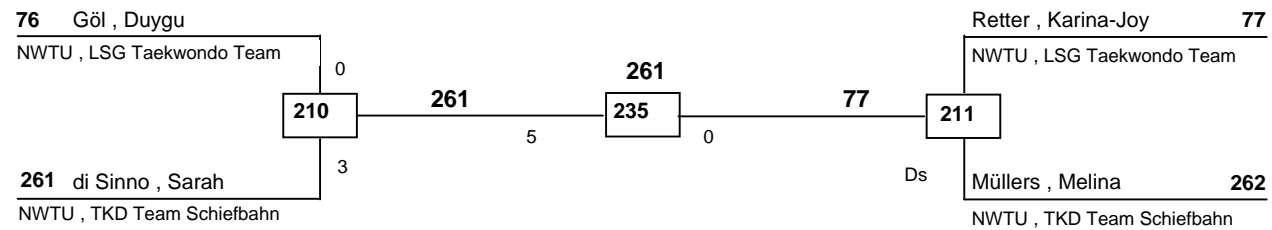

J CW-45
BeDüPokal 2009
Velbert
am 14.03.2009

DELTAPOOL
Competition Management
by Hamid Rahimi

www.deltapool.de

Copyright by Hamid Rahimi 1994 - 2009

1. Sarah di Sinno (TKD Team Schiefbahn, NWTU)
2. Karina-Joy Retter (LSG Taekwondo Team, NWTU)
3. Duygu Göl (LSG Taekwondo Team, NWTU)
3. Melina Müllers (TKD Team Schiefbahn, NWTU)