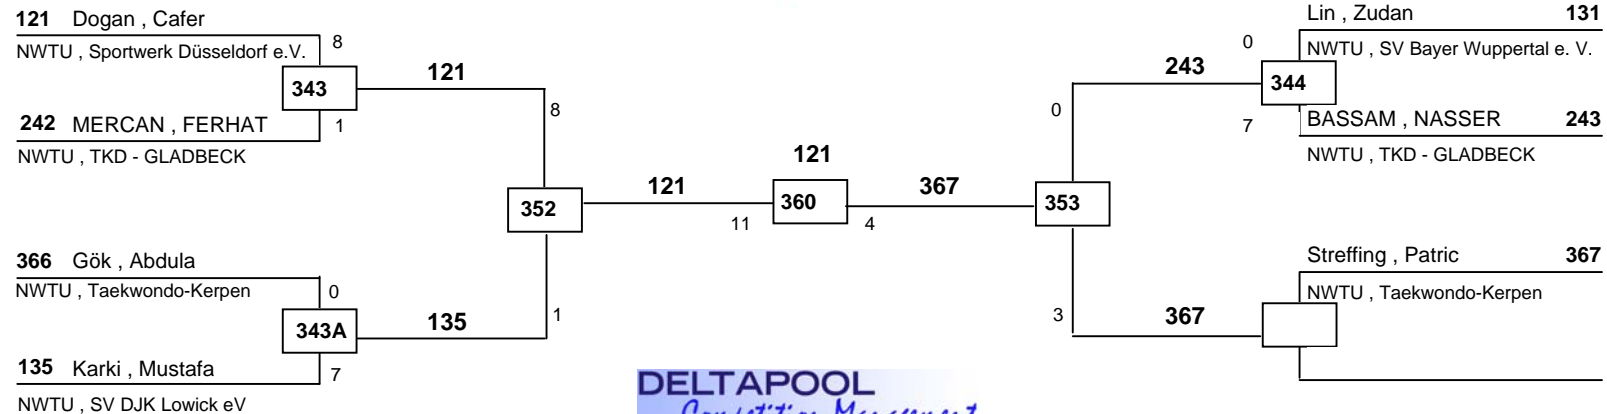

H-62
BeDüPokal 2009
Velbert
am 14.03.2009

DELTAPOOL
Competition Management
by Hamid Rahimi

www.deltapool.de

Copyright by Hamid Rahimi 1994 - 2008

1. Cafer Dogan (Sportwerk Düsseldorf e.V., NWTU)
2. Patric Streffing (Taekwondo-Kerpen, NWTU)
3. Mustafa Karki (SV DJK Lowick eV, NWTU)
3. NASSER BASSAM (TKD - GLADBECK, NWTU)