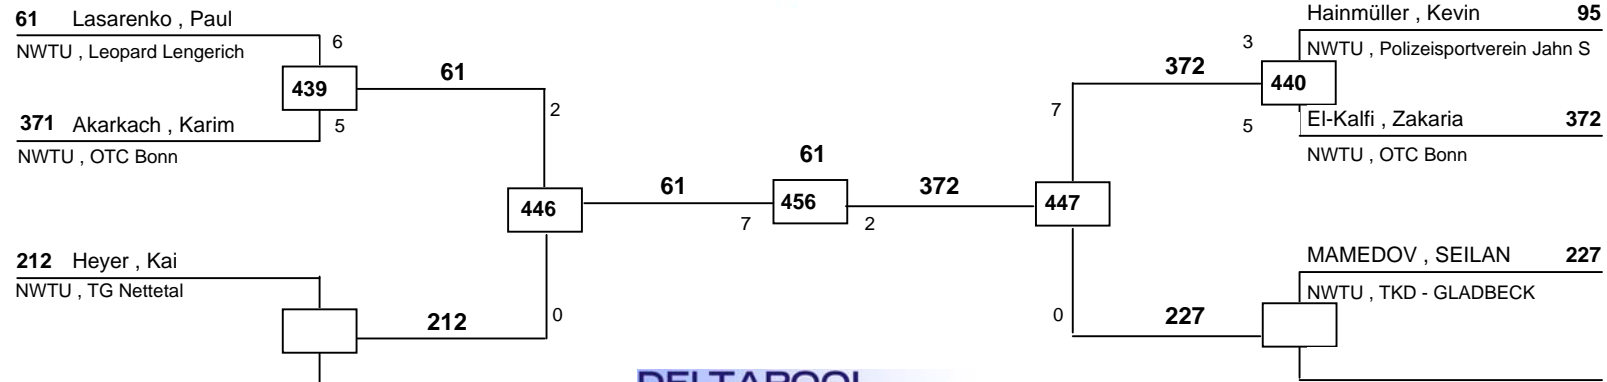

J Am-59
BeDüPokal 2009
Velbert
am 14.03.2009

DELTAPOOL
Competition Management
by Hamid Rahimi

www.deltapool.de

Copyright by Hamid Rahimi 1994 - 2008

1. Paul Lasarenko (Leopard Lengerich, NWTU)
2. Zakaria EI-Kalfi (OTC Bonn, NWTU)
3. Kai Heyer (TG Nettetel, NWTU)
3. SEILAN MAMEDOV (TKD - GLADBECK, NWTU)