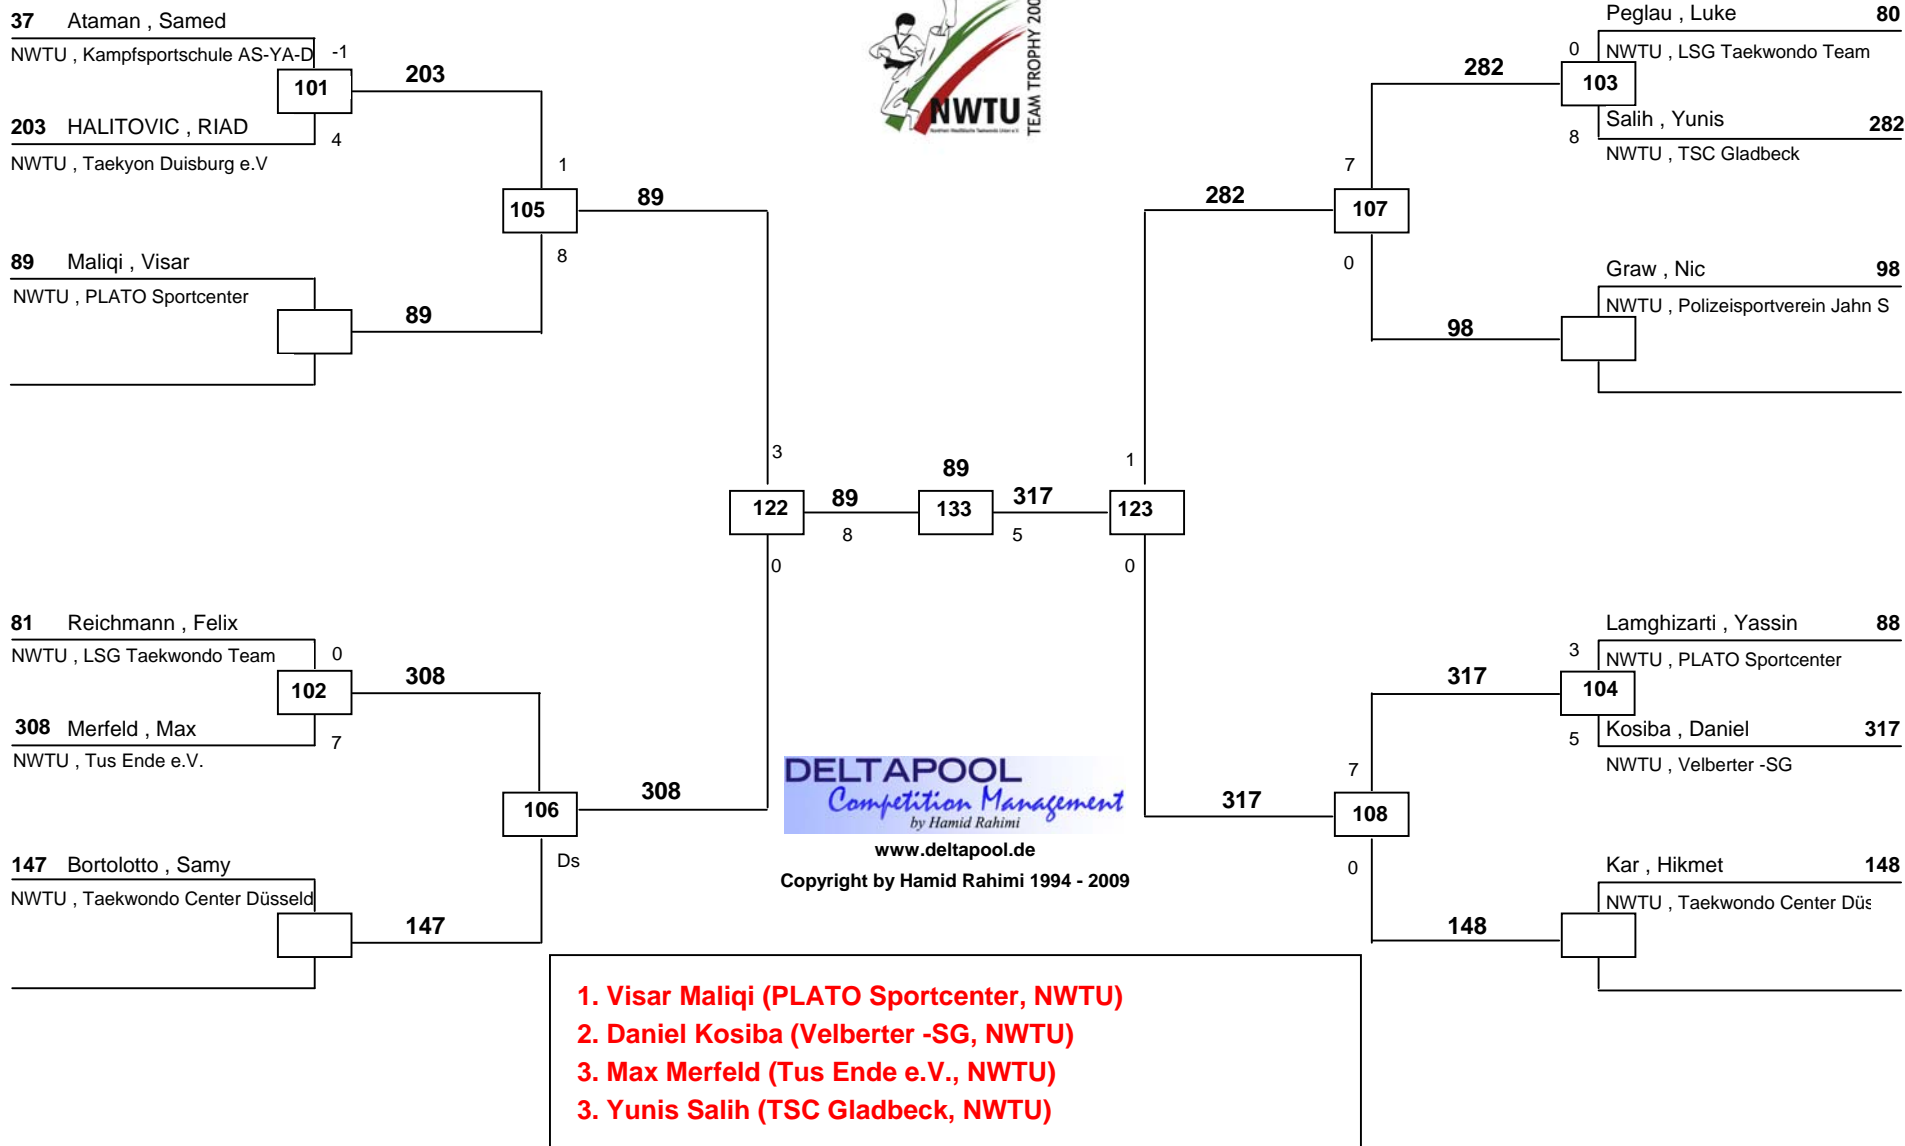

J Cm-35 LK II

BeDüPokal 2009

Velbert

am 14.03.2009

DELTAPOOL
Competition Management
by Hamid Rahimi
www.deltapool.de
Copyright by Hamid Rahimi 1994 - 2009