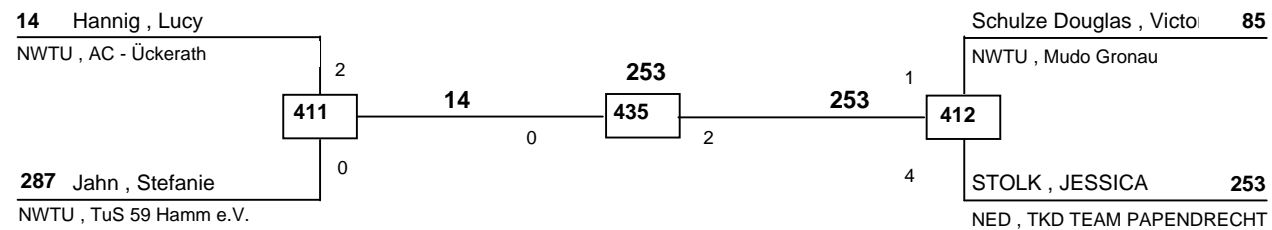

J Bw-55 LK II

BeDüPokal 2009

Velbert

am 14.03.2009

DELTAPOOL
Competition Management
by Hamid Rahimi

www.deltapool.de

Copyright by Hamid Rahimi 1994 - 2009

1. JESSICA STOLK (TKD TEAM PAPENDRECHT, NED)
2. Lucy Hannig (AC - Ückerath, NWTU)
3. Stefanie Jahn (TuS 59 Hamm e.V., NWTU)
3. Victoria Schulze Douglas (Mudo Gronau, NWTU)