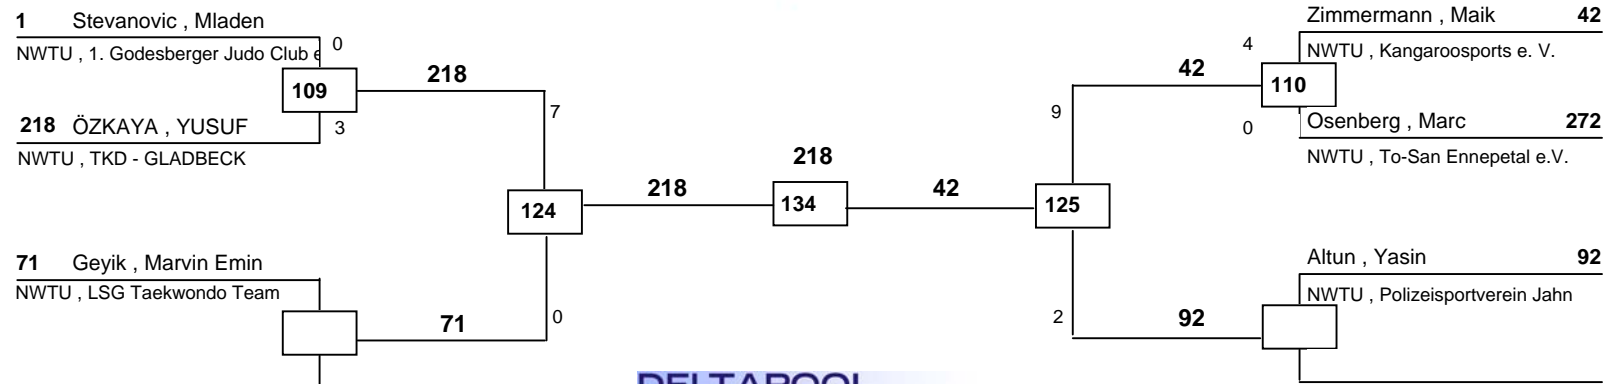

J Bm-49
BeDüPokal 2009
Velbert
am 14.03.2009

DELTAPOOL
Competition Management
by Hamid Rahimi

www.deltapool.de

Copyright by Hamid Rahimi 1994 - 2008

1. YUSUF ÖZKAYA (TKD - GLADBECK, NWTU)
2. Maik Zimmermann (Kangaroosports e. V., NWTU)
3. Marvin Emin Geyik (LSG Taekwondo Team, NWTU)
3. Yasin Altun (Polizeisportverein Jahn Solingen EV, NWTU)