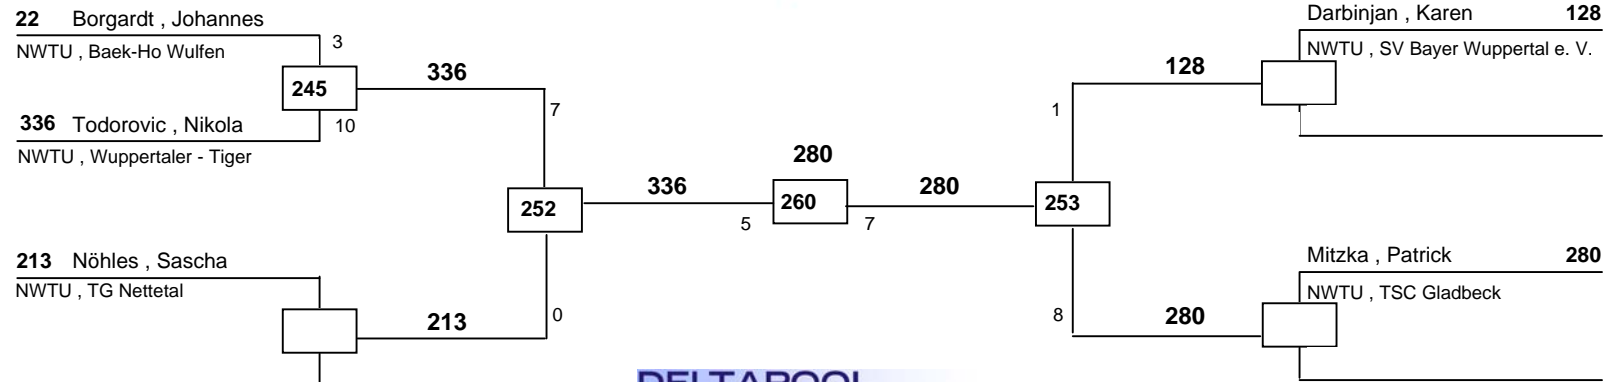

J Am-55
BeDüPokal 2009
Velbert
am 14.03.2009

DELTAPOOL
Competition Management
by Hamid Rahimi

www.deltapool.de

Copyright by Hamid Rahimi 1994 - 2008

1. Patrick Mitzka (TSC Gladbeck, NWTU)
2. Nikola Todorovic (Wuppertaler - Tiger, NWTU)
3. Sascha Nöhles (TG Nettetal, NWTU)
3. Karen Darbinjan (SV Bayer Wuppertal e. V., NWTU)