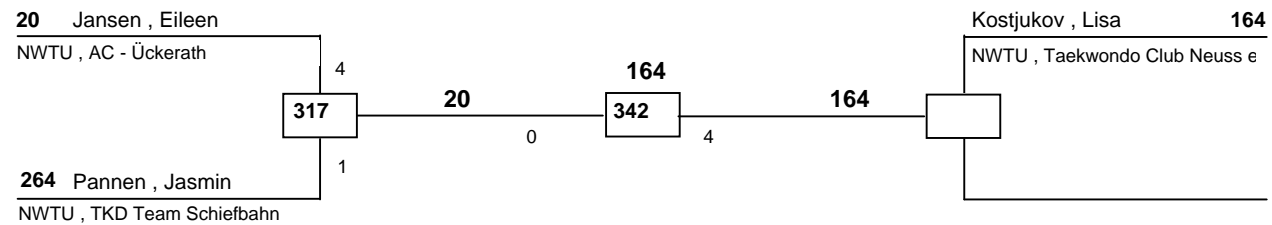

J Cw-30 LK II

BeDüPokal 2009

Velbert

am 14.03.2009

DELTAPOOL
Competition Management
by Hamid Rahimi

www.deltapool.de

Copyright by Hamid Rahimi 1994 - 2009

1. Lisa Kostjukov (Taekwondo Club Neuss e.V., NWTU)
2. Eileen Jansen (AC - Ückerath, NWTU)
3. Jasmin Pannen (TKD Team Schiefbahn, NWTU)