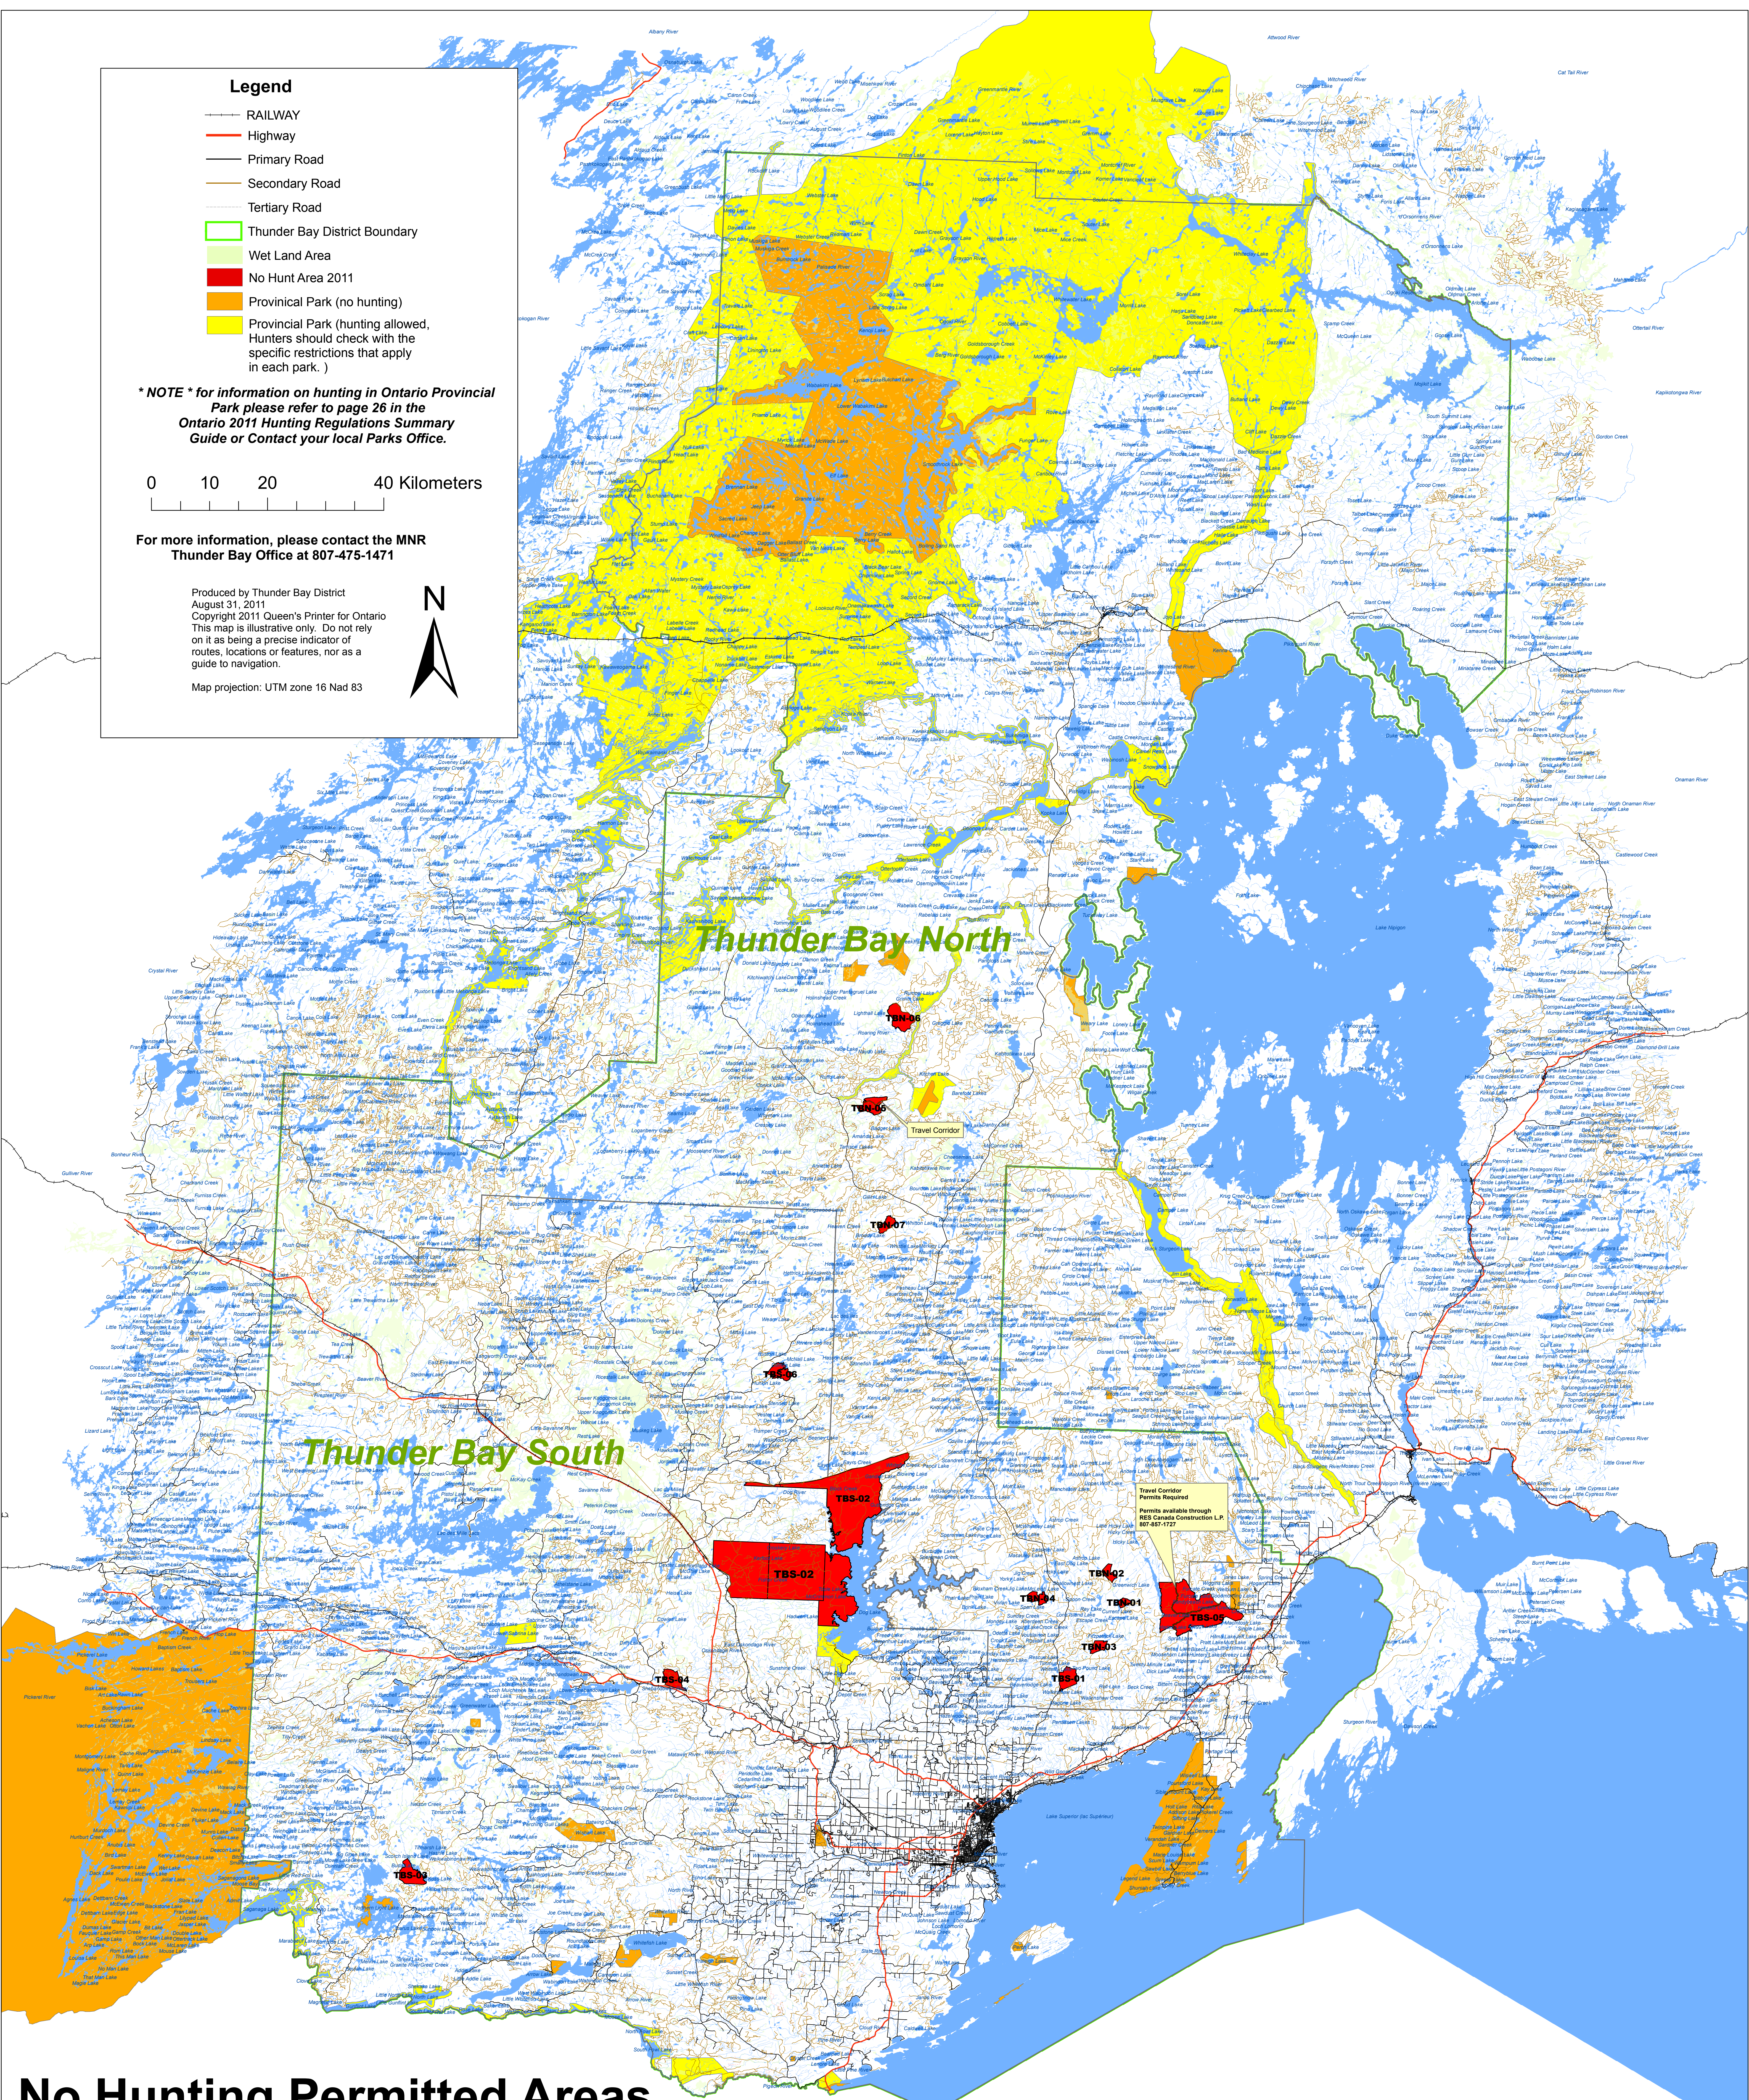

Legend

- RAILWAY
- Highway
- Primary Road
- Secondary Road
- Tertiary Road
- Thunder Bay District Boundary
- Wet Land Area
- No Hunt Area 2011
- Provincial Park (no hunting)
- Provincial Park (hunting allowed, Hunters should check with the specific restrictions that apply in each park.)

* NOTE * for information on hunting in Ontario Provincial Park please refer to page 26 in the Ontario 2011 Hunting Regulations Summary Guide or Contact your local Parks Office.

For more information, please contact the MNR
Thunder Bay Office at 807-475-1471

Produced by Thunder Bay District
August 31, 2011
Copyright 2011 Queen's Printer for Ontario
This map is illustrative only. Do not rely on it as being a precise indicator of routes, locations or features, nor as a guide to navigation.

Map projection: UTM zone 16 Nad 83

No Hunting Permitted Areas 2011 Season Thunder Bay District