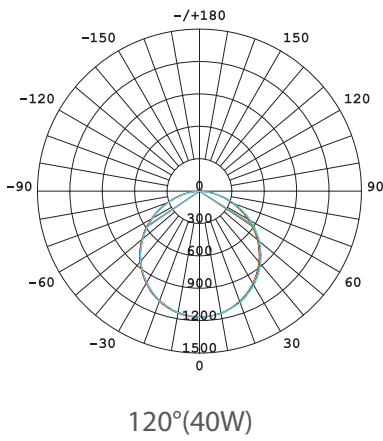

Dimensional Drawing

Cut-out Drawing

585X585
(595X595)

590X590
(603X603)

285X1185
(295X1195)

Photometric Data

OPPLE SHANGHAI OFFICE

Building V3, The Mixc, 1799 Wuzhong Road,
Minhang District, Shanghai, China

Dimensional Drawing

Cut-out Drawing

585X585(595)

285X1185(1195)

580X1180(6012)

Photometric Data

120°(30W)

120°(60W)