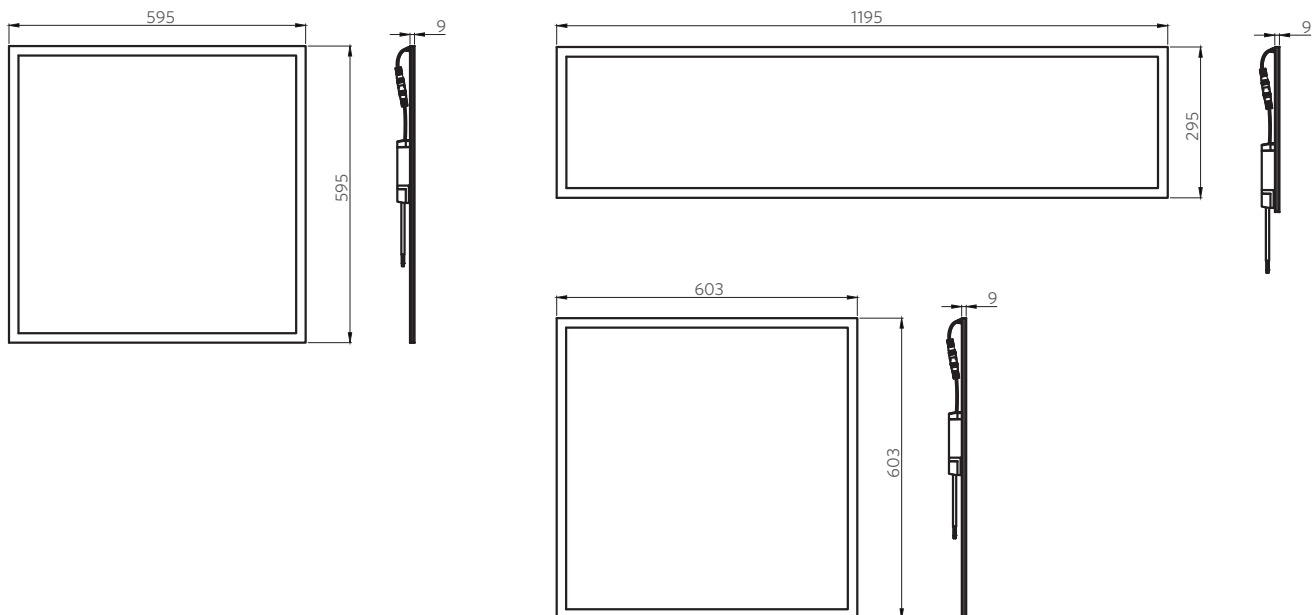

Dimensional Drawing

Cut-out Drawing

585X585
(595X595)

590X590
(603X603)

285X1185
(295X1195)

Photometric Data

OPPLE SHANGHAI OFFICE

Building V3, The Mixc, 1799 Wuzhong Road,
Minhang District, Shanghai, China

Dimensional Drawing

Cut-out Drawing

585X585(595)

285X1185(1195)

580X1180(6012)

Photometric Data

120°(30W)

120°(60W)