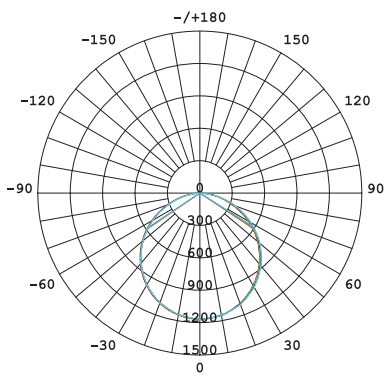

Dimensional Drawing

Cut-out Drawing

585X585(595)

285X1185(1195)

580X1180(6012)

Photometric Data

120°(30W)

120°(60W)