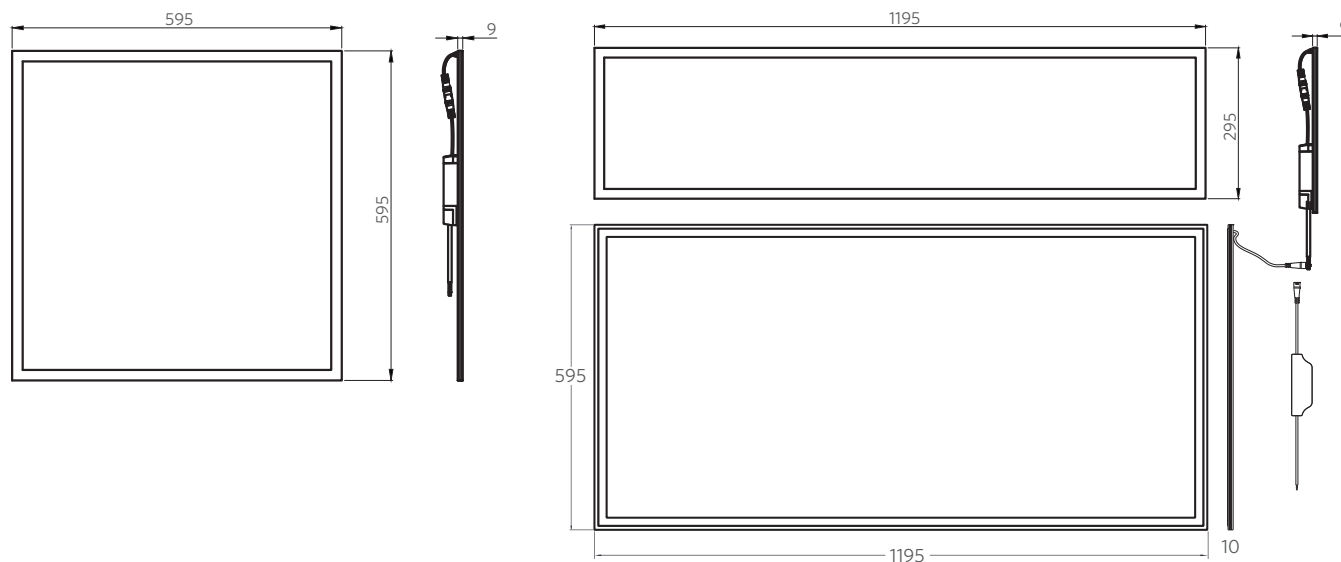

Dimensional Drawing

Cut-out Drawing

585X585(595)

285X1185(1195)

580X1180(6012)

Photometric Data

120°(30W)

120°(60W)