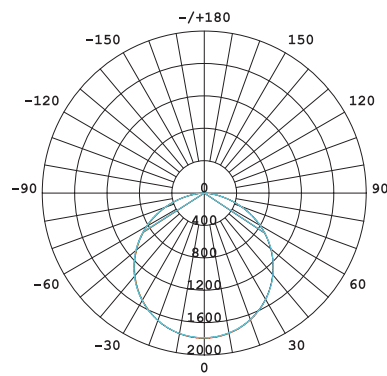

Dimensional Drawing

Cut-out Drawing

585X585(595)

285X1185(1195)

580X1180(6012)

Photometric Data

120°(30W)

120°(60W)