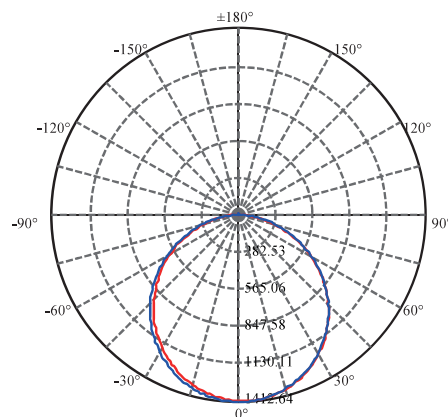

Dimensional Drawing

Cut-out Drawing

585X585
(595X595)

590X590
(603X603)

285X1185
(295X1195)

Photometric Data

OPPLE SHANGHAI OFFICE

Building V3, The Mixc, 1799 Wuzhong Road,
Minhang District, Shanghai, China