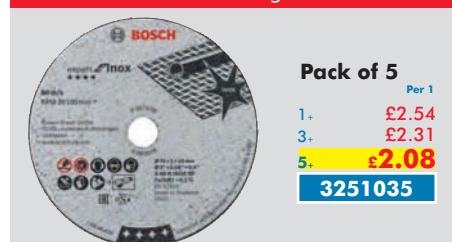

SAVE £10 WAS £175

NOW ONLY
£165.00 EXC. VAT

3251029

INCLUDES
3 x 2.0ah batteries
30min Charger
USB Charger / Adaptor
L-BOXX carry case

76x1x10mm Metal Cutting Disc for GWS12V

Pack of 5
Per 1
1+ £2.54
3+ £2.31
5+ **£2.08**
3251035