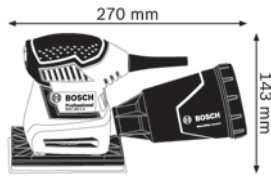

BOSCH GSS 160 1-A-PALM SANDER

Robust clamping system for fatigue-free sanding over many hours

- Rated power input: 180W
- Power output: 180W
- No-load speed: 12000rpm
- No-load orbital stroke rate: 24000opm
- Oscillating circuit diameter: 1.6mm
- Weight 1.2kg