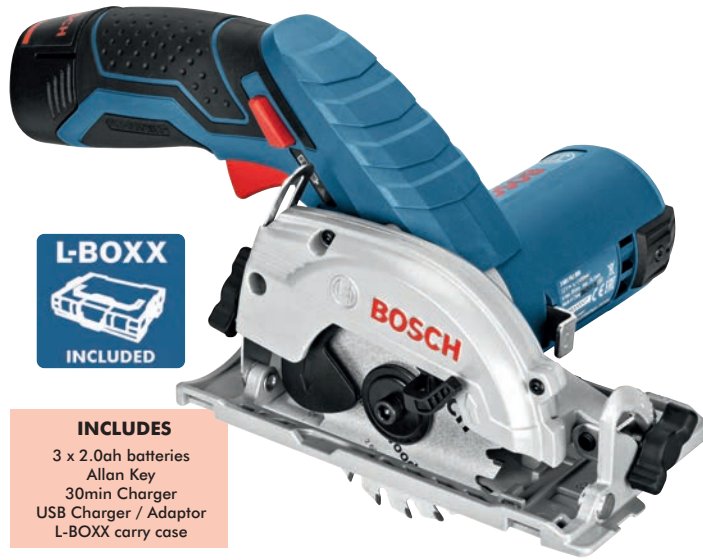

BOSCH GKS 12V-26 CIRCULAR SAW WITH 3 X 2.0AH BATTERIES + USB DEVICES CHARGER & L-BOXX

The smallest professional universal saw

- No-load speed: 1400 rpm
- Saw blade diameter: 85mm
- Saw blade bore diameter: 15mm
- Cutting depth (90°): 26.5mm / (45°): 17mm

SAVE £30 WAS £179

NOW ONLY
£149.00 EXC. VAT

3251021

INCLUDES
3 x 2.0ah batteries
Allan Key
30min Charger
USB Charger / Adaptor
L-BOXX carry case