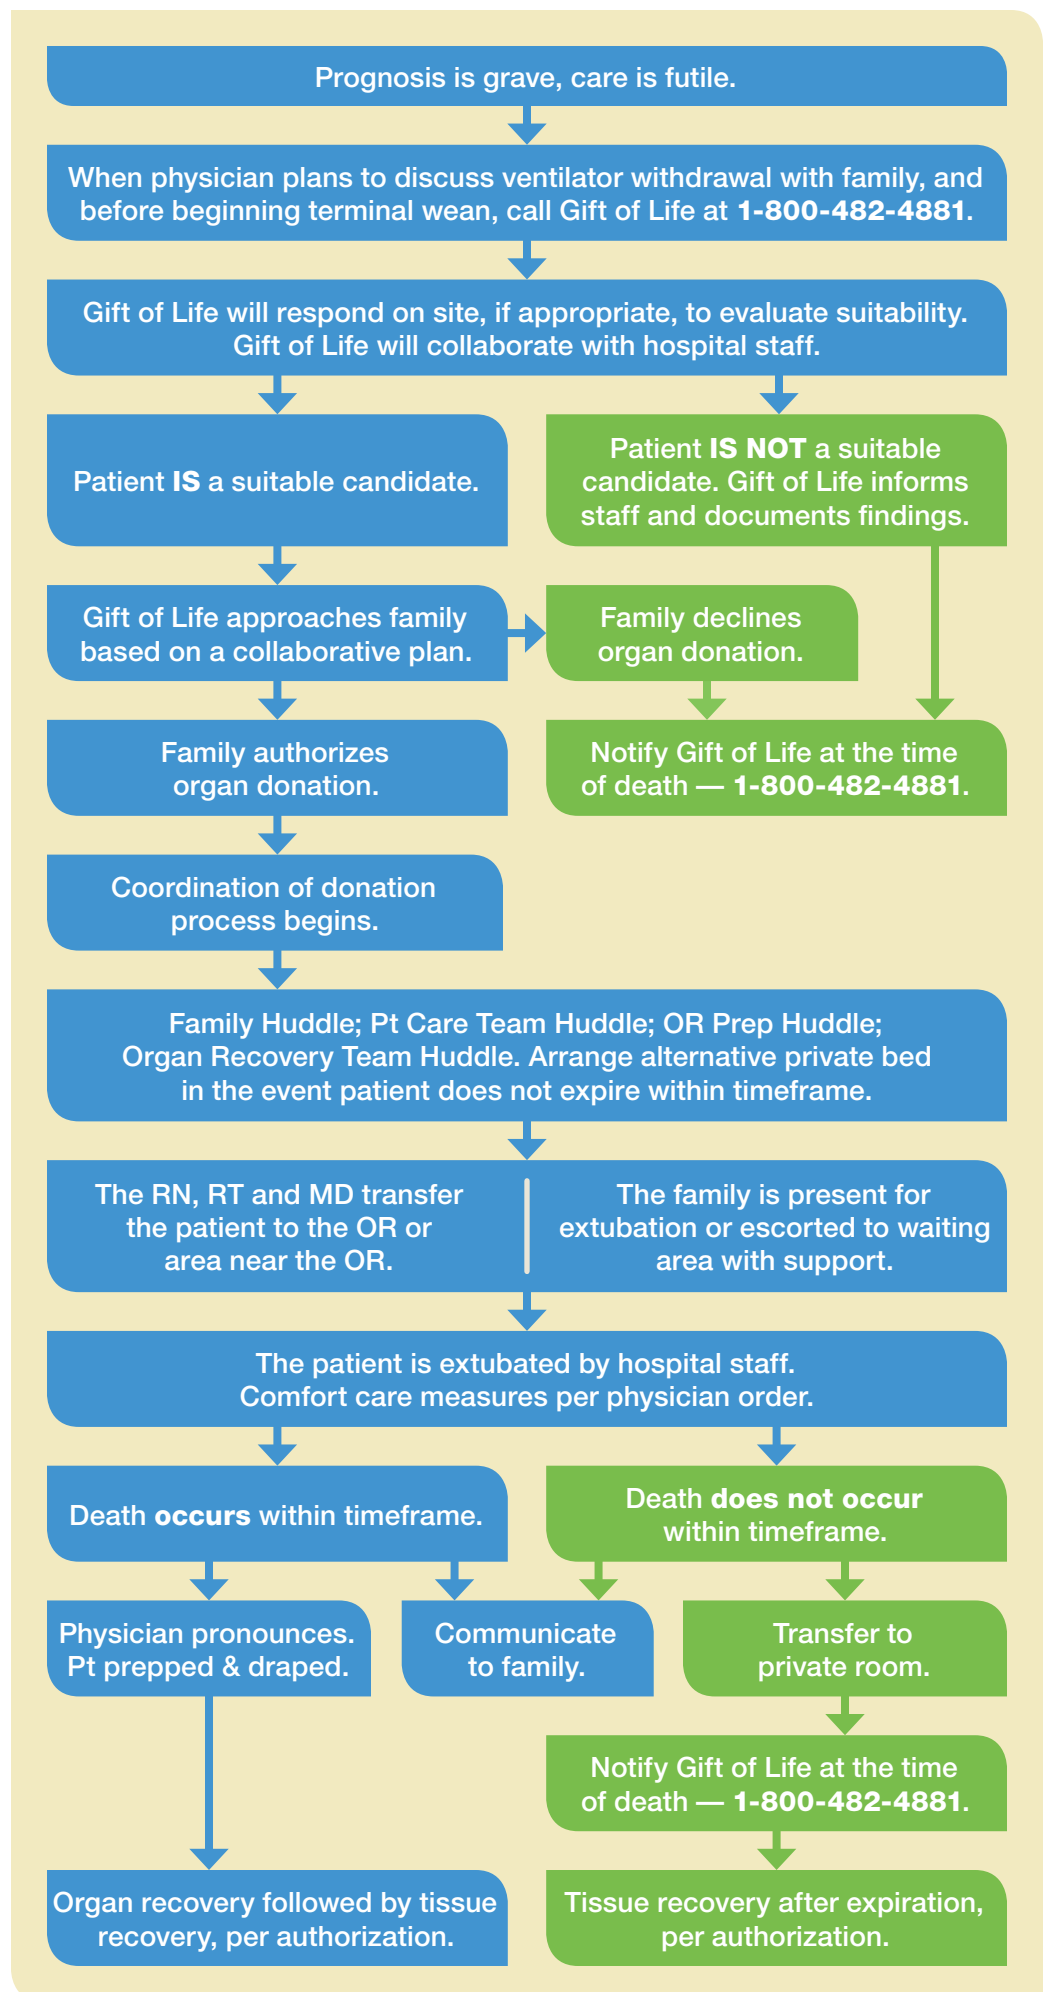

# Donation after Circulatory Death

## DCD ALGORITHM

(AKA: Non-Heart Beating Donor)

We honor life  
through donation.<sup>SM</sup>

[golm.org](http://golm.org)