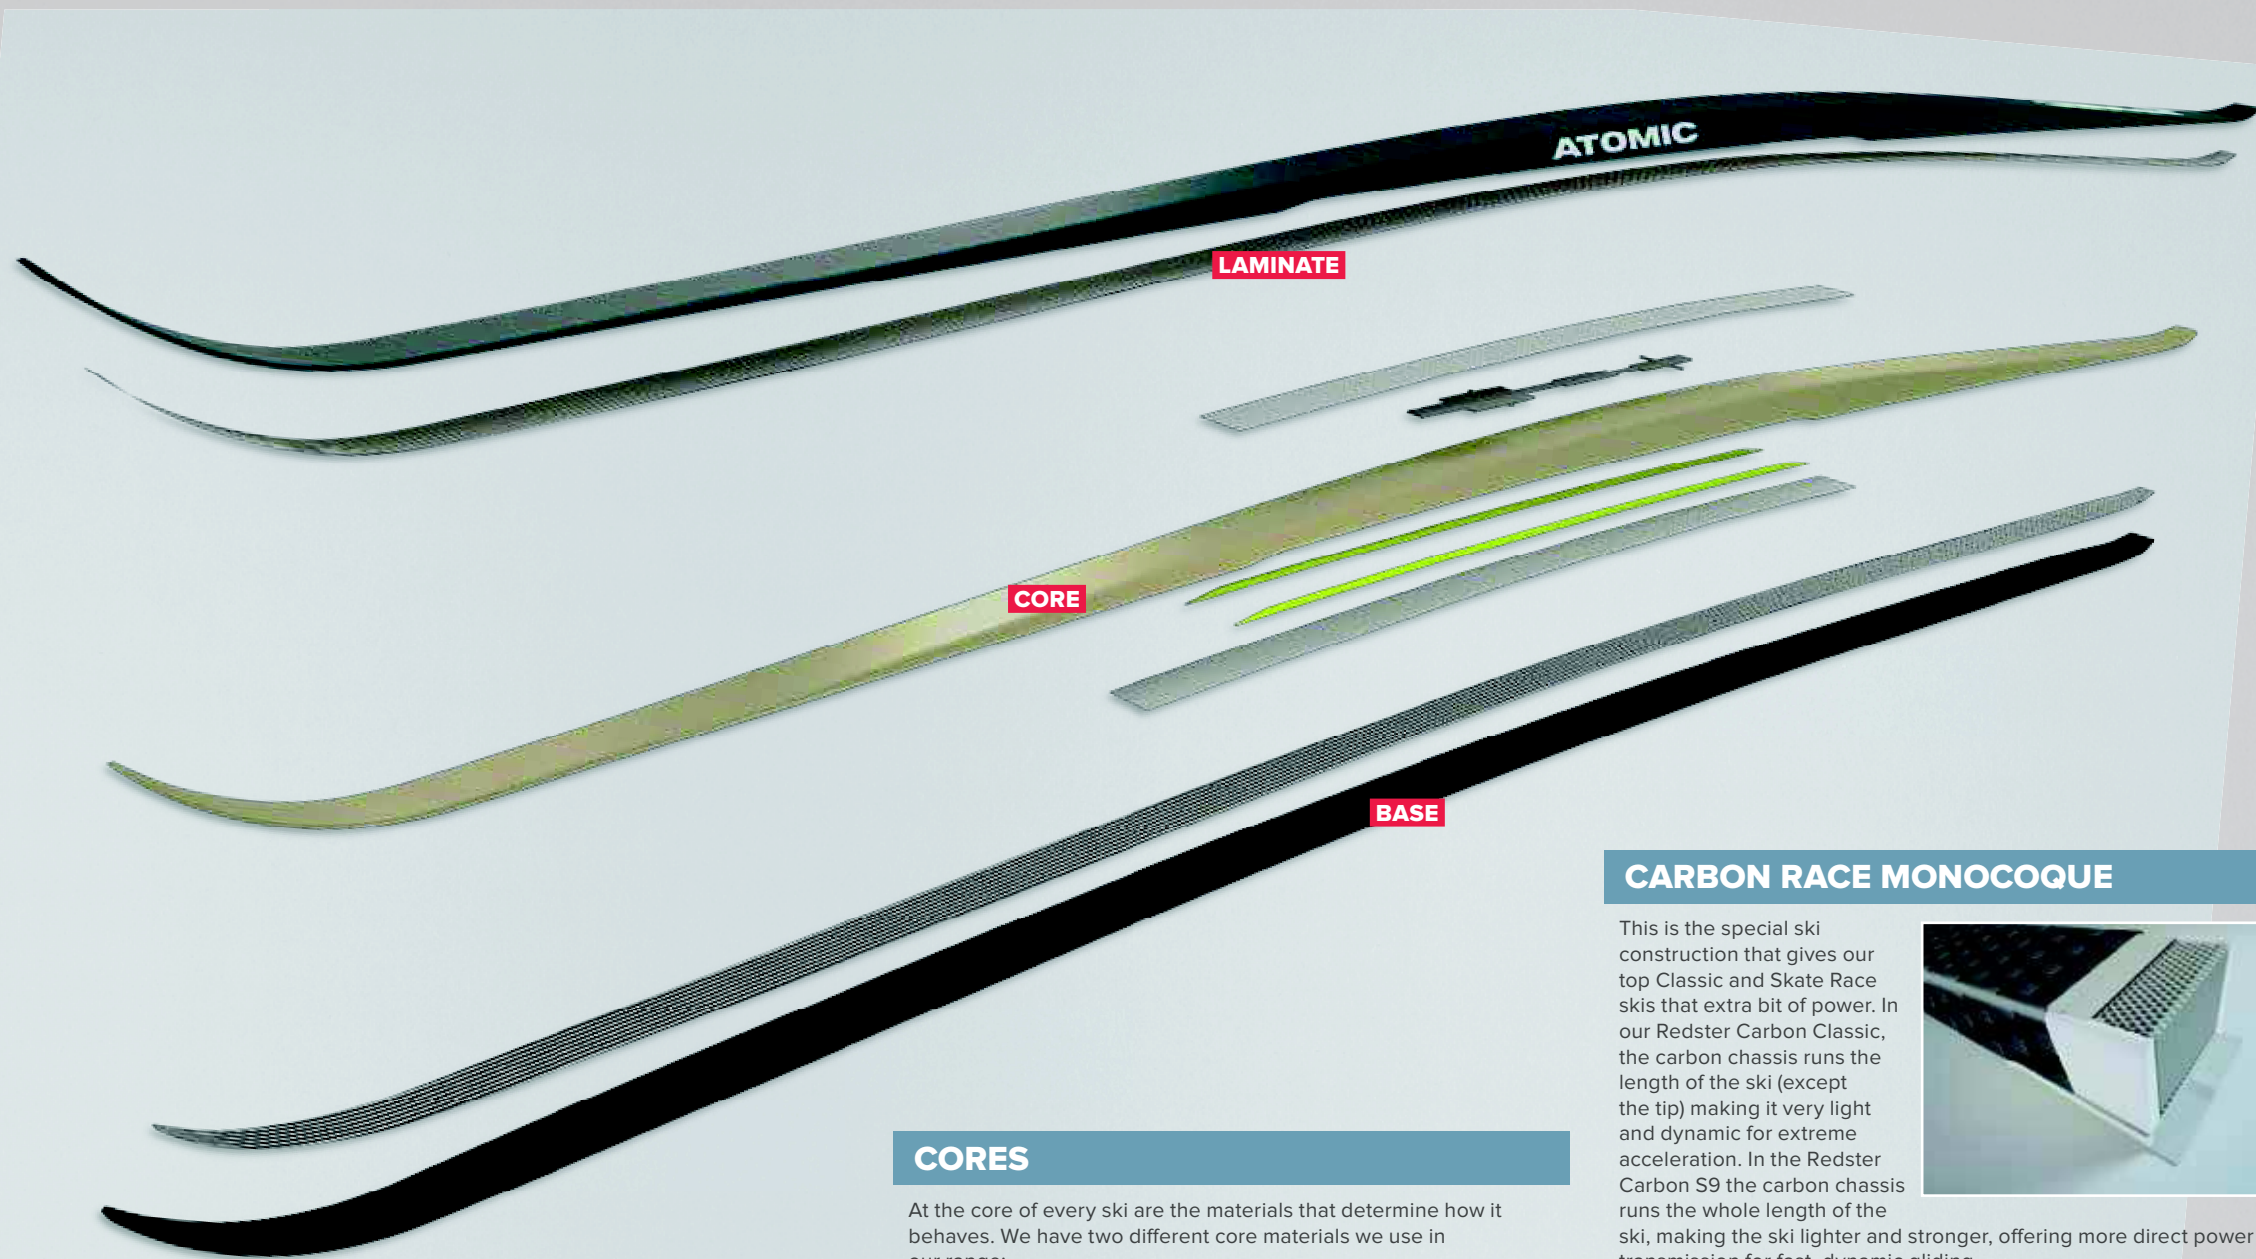

SKI TECHNOLOGY

GRIP TECHNOLOGIES

A Grip technology provides grip in the kick zone without the need for kick wax. We have three different types:

SKINTEC

Our high-performance waxless technology, with 100% Mohair skin grip zones, now featured across the range.

POSIGRIP 3D

Our versatile grip technology used on some of our all-round skis.

G2 SYNCRO

A grip technology, ideal for newcomers to the classic track.

LAMINATES

Laminates contribute towards the rebound and power transmission of a ski. In our skis we use two different sorts:

CARBON FIBREGLASS LAMINATE

FIBREGLASS LAMINATES

CARBON RACE MONOCOQUE

This is the special ski construction that gives our top Classic and Skate Race skis that extra bit of power. In our Redster Carbon Classic, the carbon chassis runs the length of the ski (except the tip) making it very light and dynamic for extreme acceleration. In the Redster Carbon S9 the carbon chassis runs the whole length of the ski, making the ski lighter and stronger, offering more direct power transmission for fast, dynamic gliding.

CORES

At the core of every ski are the materials that determine how it behaves. We have two different core materials we use in our range:

NOMEX

An ultra-lightweight material originally used in aerospace. It's structured like a honeycomb for strength, resilience and liveliness. We also use it in combination with Densolite.