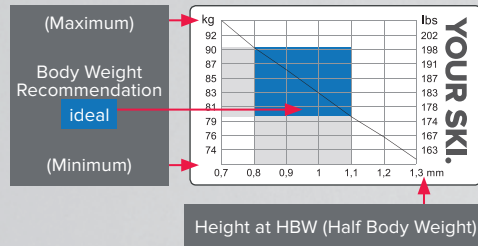

STEP DOWN SIDEWALL

With Densolite sidewall or lightwood sidewall for Redster WC Classics.

LIGHTWEIGHT WOOD SIDEWALL

For Redster WC Skates.

WEIGHT RECOMMENDATION NORDIC SKIS

On every Worldcup ski we make there is a sticker that shows the important technical information about that ski. This includes its ideal weight range, based on the ski's specific length and flex. There are two different stickers, one for Classic and one for Skate:

CLASSIC

This sticker includes a color coding for different conditions: cold (blue ■), universal (yellow ■) or warm (red ■). The sticker shown below is for a cold ski which is recommended for skiers between 72 – 94 kg, perfectly suitable for 80 – 90 kg. In addition, there's a special sticker for Skintec (colour coding grey ■).