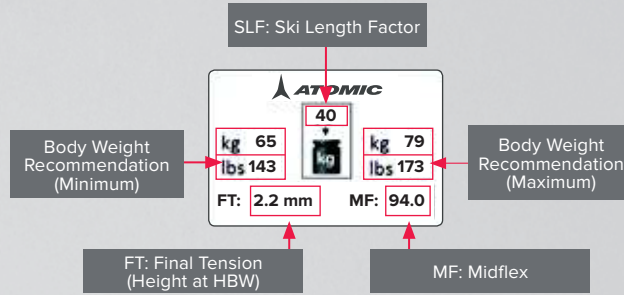

SKATE

The sticker shown below is for a ski which is recommended for skiers between 65-79 kg, or 143-173 lbs.