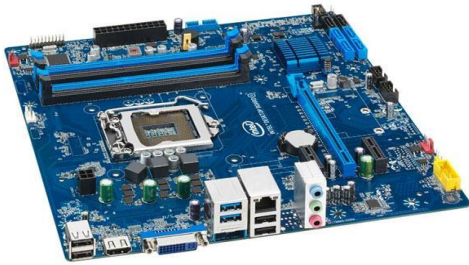

PLACAS MÃE

GA-970A-D3 ATX AM3/AM3+ DDR3 2000MHZ SATA 3 SOM REDE GBE - REVISAO 3.0	R$ 502,16
GA-970A-UD3 ATX AM3/AM3+ DDR3 2000MHZ SATA 3 SOM REDE GBE	R$ 594,77
GA-F2A85X-UP4 ATX FM2 DDR3 1866MHZ SATA 3 SOM REDE GBE	R$ 728,32
GA-990FXA-UD3 ATX PARA PROCESSADORES AMD AM3/AM3+, 4X DDR3 1866MHZ(MAX 32GB), SOM/REDE GBE, 6X SATA3, RAID, FIREWIRE	R$ 803,11
GA-990FXA-UD5 ATX AMD AM3/AM3+ DDR3 1866MHZ SOM REDE GBE	R$ 970,51
MOTHERBOARD COM CELERON GIGABYTE	
GA-C847N MINI ITX C/ CEL DUAL CORE 847 1.1GHZ DDR3 1333MHZ(MAX 16GB), SAIDA GRAFICA D-SUB, HDMI,1X SATA 3, 2X SATA 2, eSATA, 1X IDE, DUAL LAN, PORTA SERIAL, 1X SLOT PCI	R$ 354,37
GA-C847N-S2 MINI ITX C/ CEL DUAL CORE - DDR3 1333MHZ SATA 3 S/R VGA, PCI, USB 2.0, PORTA PARALELA, SERIAL	R$ 372,17
MOTHERBOARD LGA 1150 GIGABYTE	
GA-Z87M-D3H UATX CI5/I7 DDR3 1600MHZ D-SUB DVD-D HDMI GBE	R$ 710,51
GA-Z87-HD3 ATX CI5/I7 DDR3 1600MHZ D-SUB DVD-D HDMI GBE	R$ 763,94
GA-Z87-D3HP ATX CI5/I7 DDR3 1600MHZ D-SUB DVD-D HDMI GBE	R$ 799,56
GA-Z87X-D3H ATX CI5/I7 DDR3 1600MHZ D-SUB DVD-D HDMI GBE	R$ 906,39
MOTHERBOARD LGA 1155 GIGABYTE	
GA-H61M-DS2H MICRO ATX,PARA PROCESSADORES CEL/PENT/CI3/CI5/CI7,2X DDR3 1333MHZ(MAX 16GB),1X D-SUB,1X HDMI,4X SATA2,SOM,REDE GBE(PPB)	R$ 338,17
GA-H61M-S2PH CEL/PENT/CI3 DDR3 1333 MHZ(MAX 16GB) | HDMI | D-SUB | PARALELA | SERIAL | REDE GBE LGA 1155	R$ 349,18
GA-B75M-D2V MICRO ATX PARA PROCESSADORES CEL/PENT/CI3/I5/I7, 2 SLOTS MEMORIA DDR3 2200MHZ(O.C)(MAX 16GB), D-SUB, DVI-D, 1 SATA3, 5 SATA2, REDE GBT	R$ 354,37
GA-B75M-D3H MICRO ATX PARA PROCESSADORES PENT/CI3/I5/I7,4X DDR3 1600MHZ(MAX 32GB),1X SATA3,5X SATA2,1X D-SUB,1X DVI-D,1X HDMI,SOM,REDE GBE - PPB	R$ 386,05
GA-H77M-D3H MICRO ATX CI3/I5/I7/CEL/PEN DDR3 1600MHZ	R$ 475,45
GA-H77-DS3H ATX PENT/CI3/I5/I7 DDR3 1600MHZ D-SUB DVI HDMI S/R	R$ 503,95
GA-H77N-WIFI MINI ITX PENT/CI3/I5/I7 DDR3 1600MHZ SATA 3 S/2XR	R$ 550,24