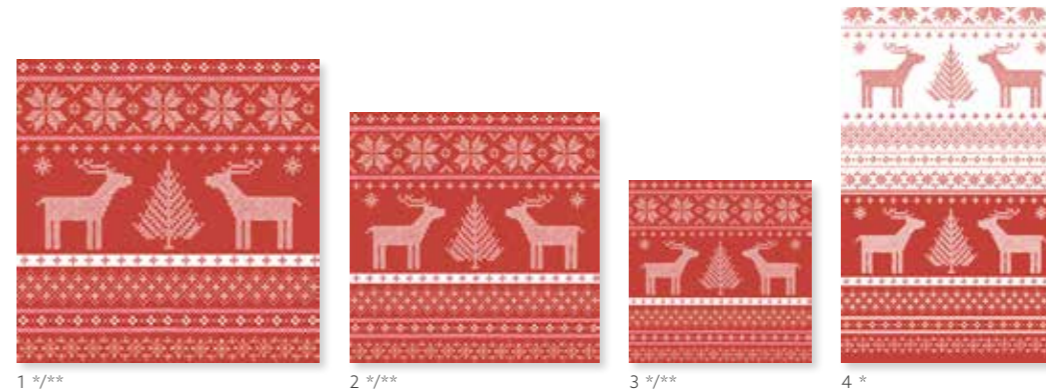

HELENE RED

	EAN barcode	Art no	Pcs x Cu	Description
1		70739	20 x 12	Tissue Napkin, 40 x 40 cm, 3-ply A15
2		60739	20 x 12	Tissue Napkin, 33 x 33 cm, 3-ply PA17
3		50739	20 x 12	Tissue Napkin, 24 x 24 cm, 3-ply PA26
4		92233	1 x 6	Laminated Airlaid Tablecover, 138 x 220 cm B10
5		91141	1 x 10	Airlaid Slipcover, 80 x 80 cm B08
6		90161	1 x 12	Laminated Paper Reel, 1,18 x 5 m PB21

* These products are FSC-certified

** These products are Nordic Swan Ecolabel-certified

***** These products are HOME compostable