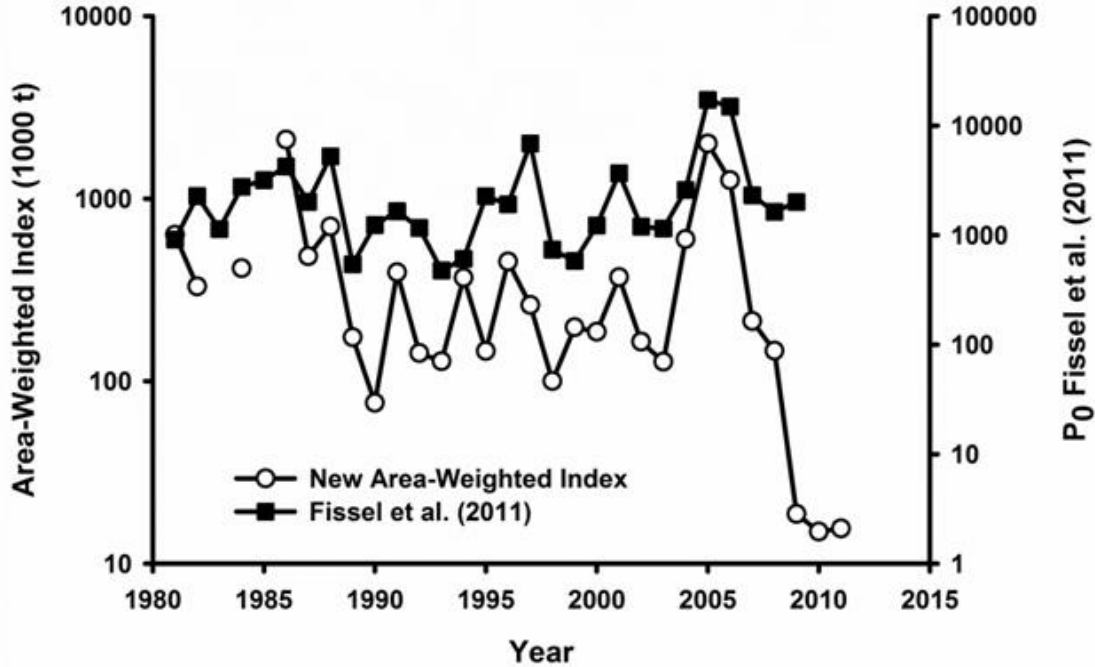

Figure 1 Comparison of time series of egg production rate (P0) estimates from Fissel et al. 550 (2011) with area-weighted biomass estimates, including additional values for 2010 and 2011. Logarithmic scale. (MacCall et al., in review)

In sum, MacCall et al. found that “anchovy biomasses estimated for 2009-2011 are the lowest seen in 60 years,” and that, based on egg surveys conducted since 2011, “there has been no substantial recovery of the anchovy population as of 2015.”

C. Predator Response and Impacts

Predators that rely on anchovy in the CCE are showing signs of stress. These include brown pelican, which have experienced adult mortality events, anomalous feeding behavior such as the predation of common murre chicks, and poor reproductive success in the U.S. and Mexico.¹⁵ Recently published analyses of seabird and forage fish distribution and abundance in the CCE show that a substantial decline in seabird abundance in the northern portion of the southern CCE (from around Point Conception, California, northward) – a rate of decline of 2.2% per year from 1987-2011 – is attributable to declines in anchovy abundance and availability.¹⁶ California sea lions have also undergone Unusual Mortality Events in 2013, 2014, and 2015, linked to low anchovy and sardine abundance.¹⁷

¹⁵ Pacific Fishery Management Council, June 2015, Agenda Item G.3.a, [USFWS Report](#)

¹⁶ Sydeman, W. et al. 2015. [Climate–ecosystem change off southern California: Time-dependent seabird predator–prey numerical responses](#). Deep-Sea Research II 112:158-170.

¹⁷ NOAA Fisheries: 2013-2015 California Sea Lion Unusual Mortality Event in California. <http://www.nmfs.noaa.gov/pr/health/mmume/californiasealions2013.htm> and <http://www.westcoast.fisheries.noaa.gov/mediacenter/faq_2015_ca_sea_lion_strandings.pdf>