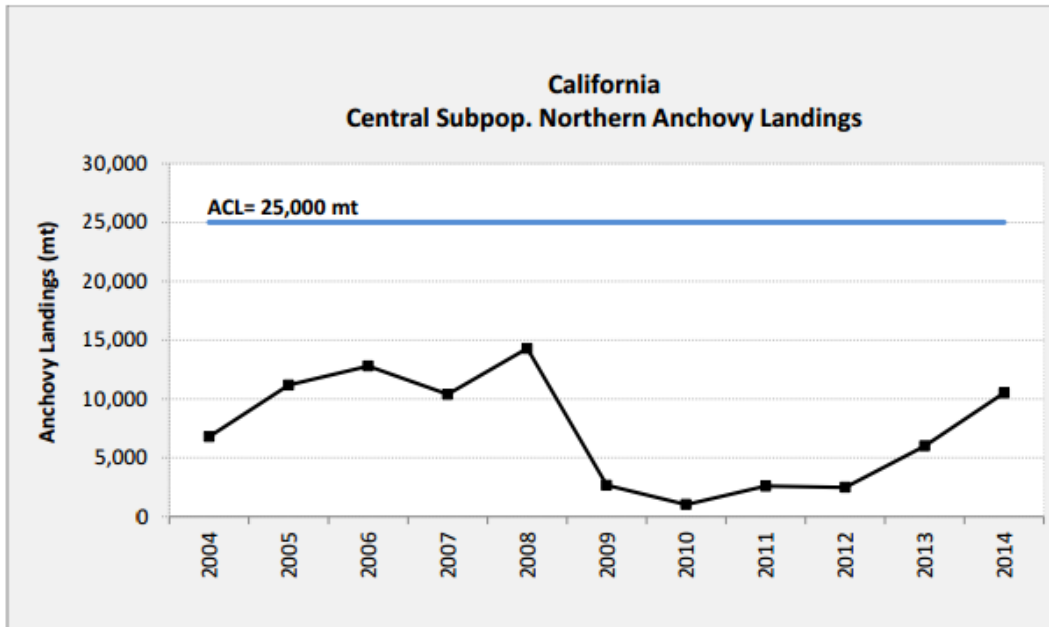

Season	Total Estimate (mt)	Num. Sightings (Total)	Num. Sightings (w/Estimates)	Num. Sightings (w/o Estimates)	Avg mt/sighting	Species composition of sightings	
						Pure	Mixed
Summer 2012 (Jul-Aug)	0	1	0	1	N/A	1	-
Spring 2013 (Apr-May)	5,000	9	1	8	5,000	7	2
Summer 2013 (Aug-Oct)	14,532	7	5	2	2,906	4	3
Spring 2014 (May-Jun)	6,810	11	11	0	619	10	1
Summer 2014 (Aug)	980	2	2	0	490	2	-
TOTAL	27,322	30	20	11	911	24	6

Table 1 Summarized northern anchovy observations data from aerial transects by season, Summer 2012 – Summer 2014. All observations but one from summer 2014 were from coastal mainland transects. Spotter pilot estimates (metric tons), the number of total sightings, number of sightings with and without tonnage estimates, average mt per sighting, and the number of sightings per species composition categories (pure or mixed) are included. Mixed schools consisted of northern anchovy and Pacific sardine only. At <http://www.pcouncil.org/wp-content/uploads/2015/06/G3a_Sup_CDFW_Rpt_JUN2015BB.pdf>

Figure 1. California Landings of Central Subpopulation Northern Anchovy 2004 – 2014; with the ACL of 25,000 mt.

<http://www.pcouncil.org/wp-content/uploads/2015/05/G3a_CPSMT_Rpt_JUN2015BB.pdf>