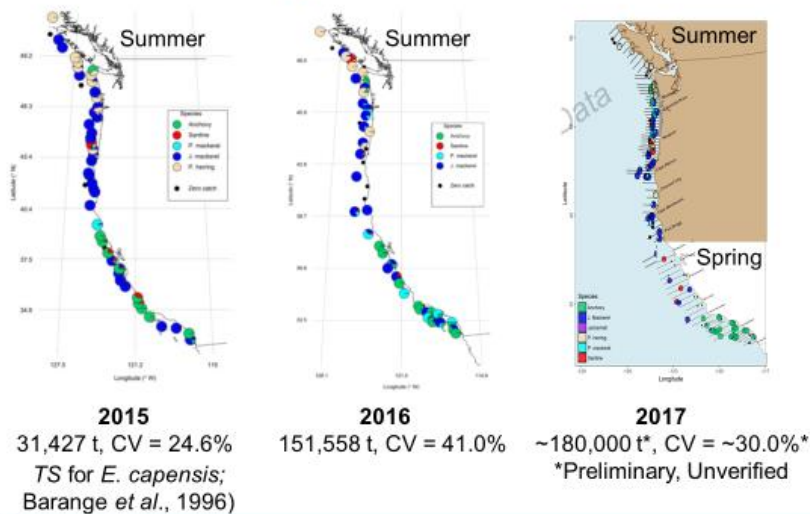

Northern Anchovy

$$TS = 20\log_{10}(TL) - 68.1 \text{ dB}$$

(*E. japonicas*; Kang *et al.*, 2009)

NOAA FISHERIES

NMFS SWFSC Presentation. David A. Demer, Juan P. Zwolinski, Kevin L. Stierhoff, Josiah S. Renfree, Danial Palance, Scott A. Mau, David W. Murfin, and Thomas S. Sessions. January 2018. 2018 Methods: Review Acoustic-Trawl Survey. Slide 39.

ATM estimates and DEPM estimates measure abundance in different ways. ATM biomass estimates reflect all age classes of fish – young-of-the-year, juveniles, and spawning-age fish. DEPM estimates reflect only spawning-age fish (spawning stock biomass). CPS management is currently based on spawning stock biomass. This is primarily because spawning stock biomass is considered the most reliable indicator of current and future stock size, since the presence of young-of-the-year fish does not guarantee recruitment into the spawning stock. Without converting total estimates to SSB, the ATM survey estimates therefore may somewhat overestimate population size for management purposes relative to estimates that only include spawning stock biomass. We understand that new analyses have derived SSB estimates from total ATM survey estimates using size class data. Furthermore, the resulting SSB estimates are aligned with DEPM estimates of SSB in recent years, which provides greater confidence in the accuracy of the estimates. Both data sources constitute best scientific information available for use in management.

Regarding OFL for the CSNA, the Council's April 2017 motion directed the SSC to examine the following options and make a recommendation on a path forward:

1) the current OFL based on the MSY estimate from Conrad 1991;
2) a static OFL based on updated long-term average MSY; and
3) an annual OFL based on annual estimates of biomass and MSY fishing rate.