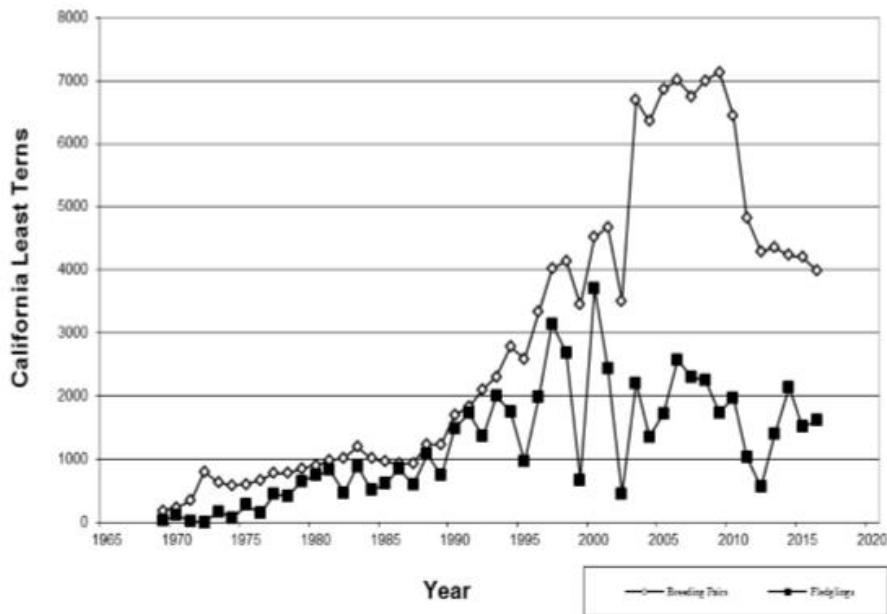

Figure 1. Minimum number of California least tern breeding pairs and fledglings in California during annual surveys, 1969-2016. Figure provided by the California Department of Fish and Wildlife.