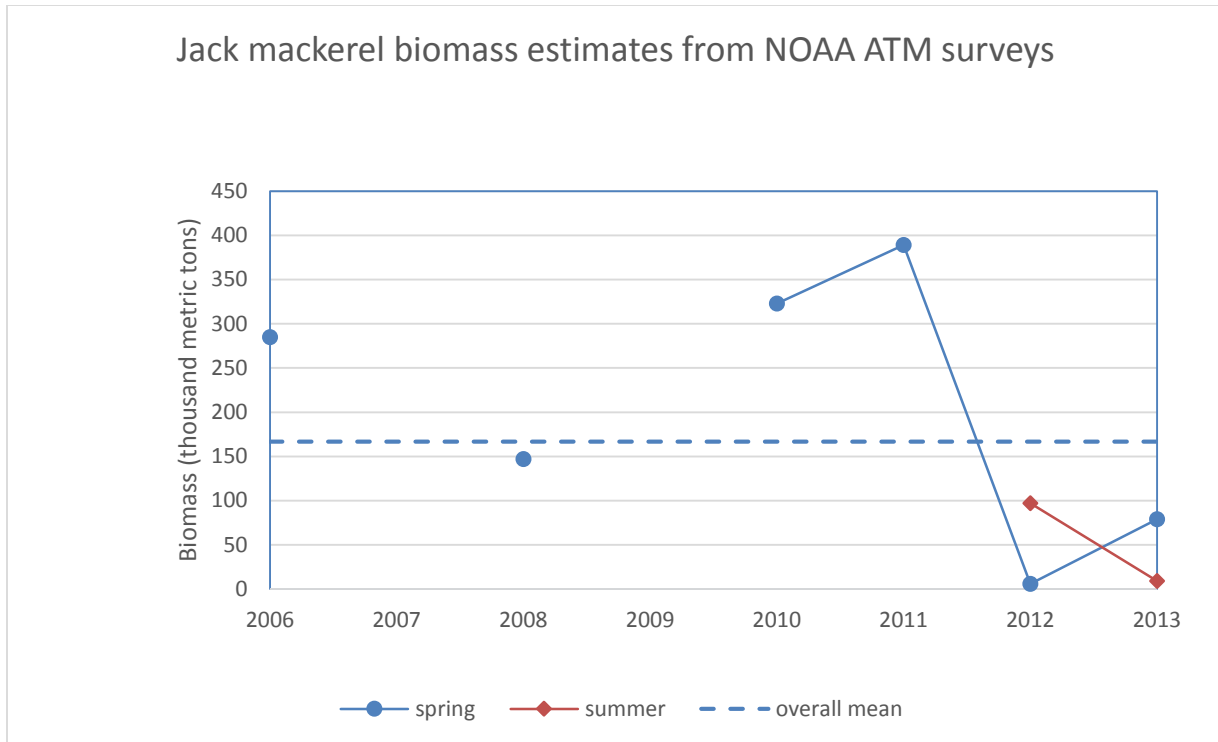

<sup>42</sup> *Id.*

jack mackerel, ranging from 9,000 metric tons to 389,000 metric tons, with a mean of approximately 167,000 tons.<sup>43</sup> Notably, the most recent available biomass estimates for this stock are below NMFS’s proposed OFL and even below its proposed ACL. See figures 3 and 4 below.