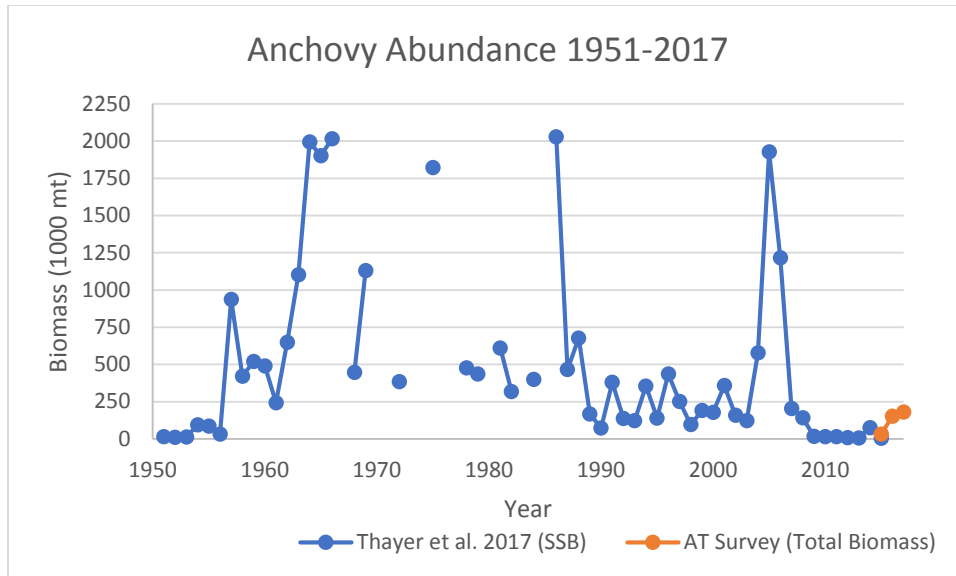

<sup>17</sup> In acoustic trawl surveys, target strength describes the acoustic reflectivity of a single target. Measurements of target strength are used to scale acoustic estimates into numbers or weight of the target species per unit area.