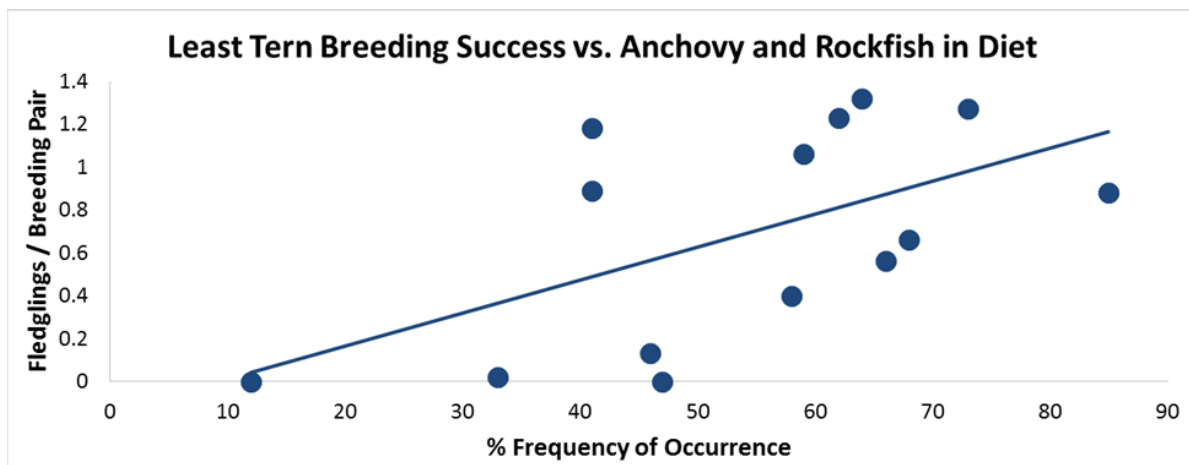

Figure 2. Significant relationship of California least tern productivity with the presence of young-of-year rockfish and Age 1 anchovy in the diet. Figure provided by D. Robinette, Point Blue Conservation Science.