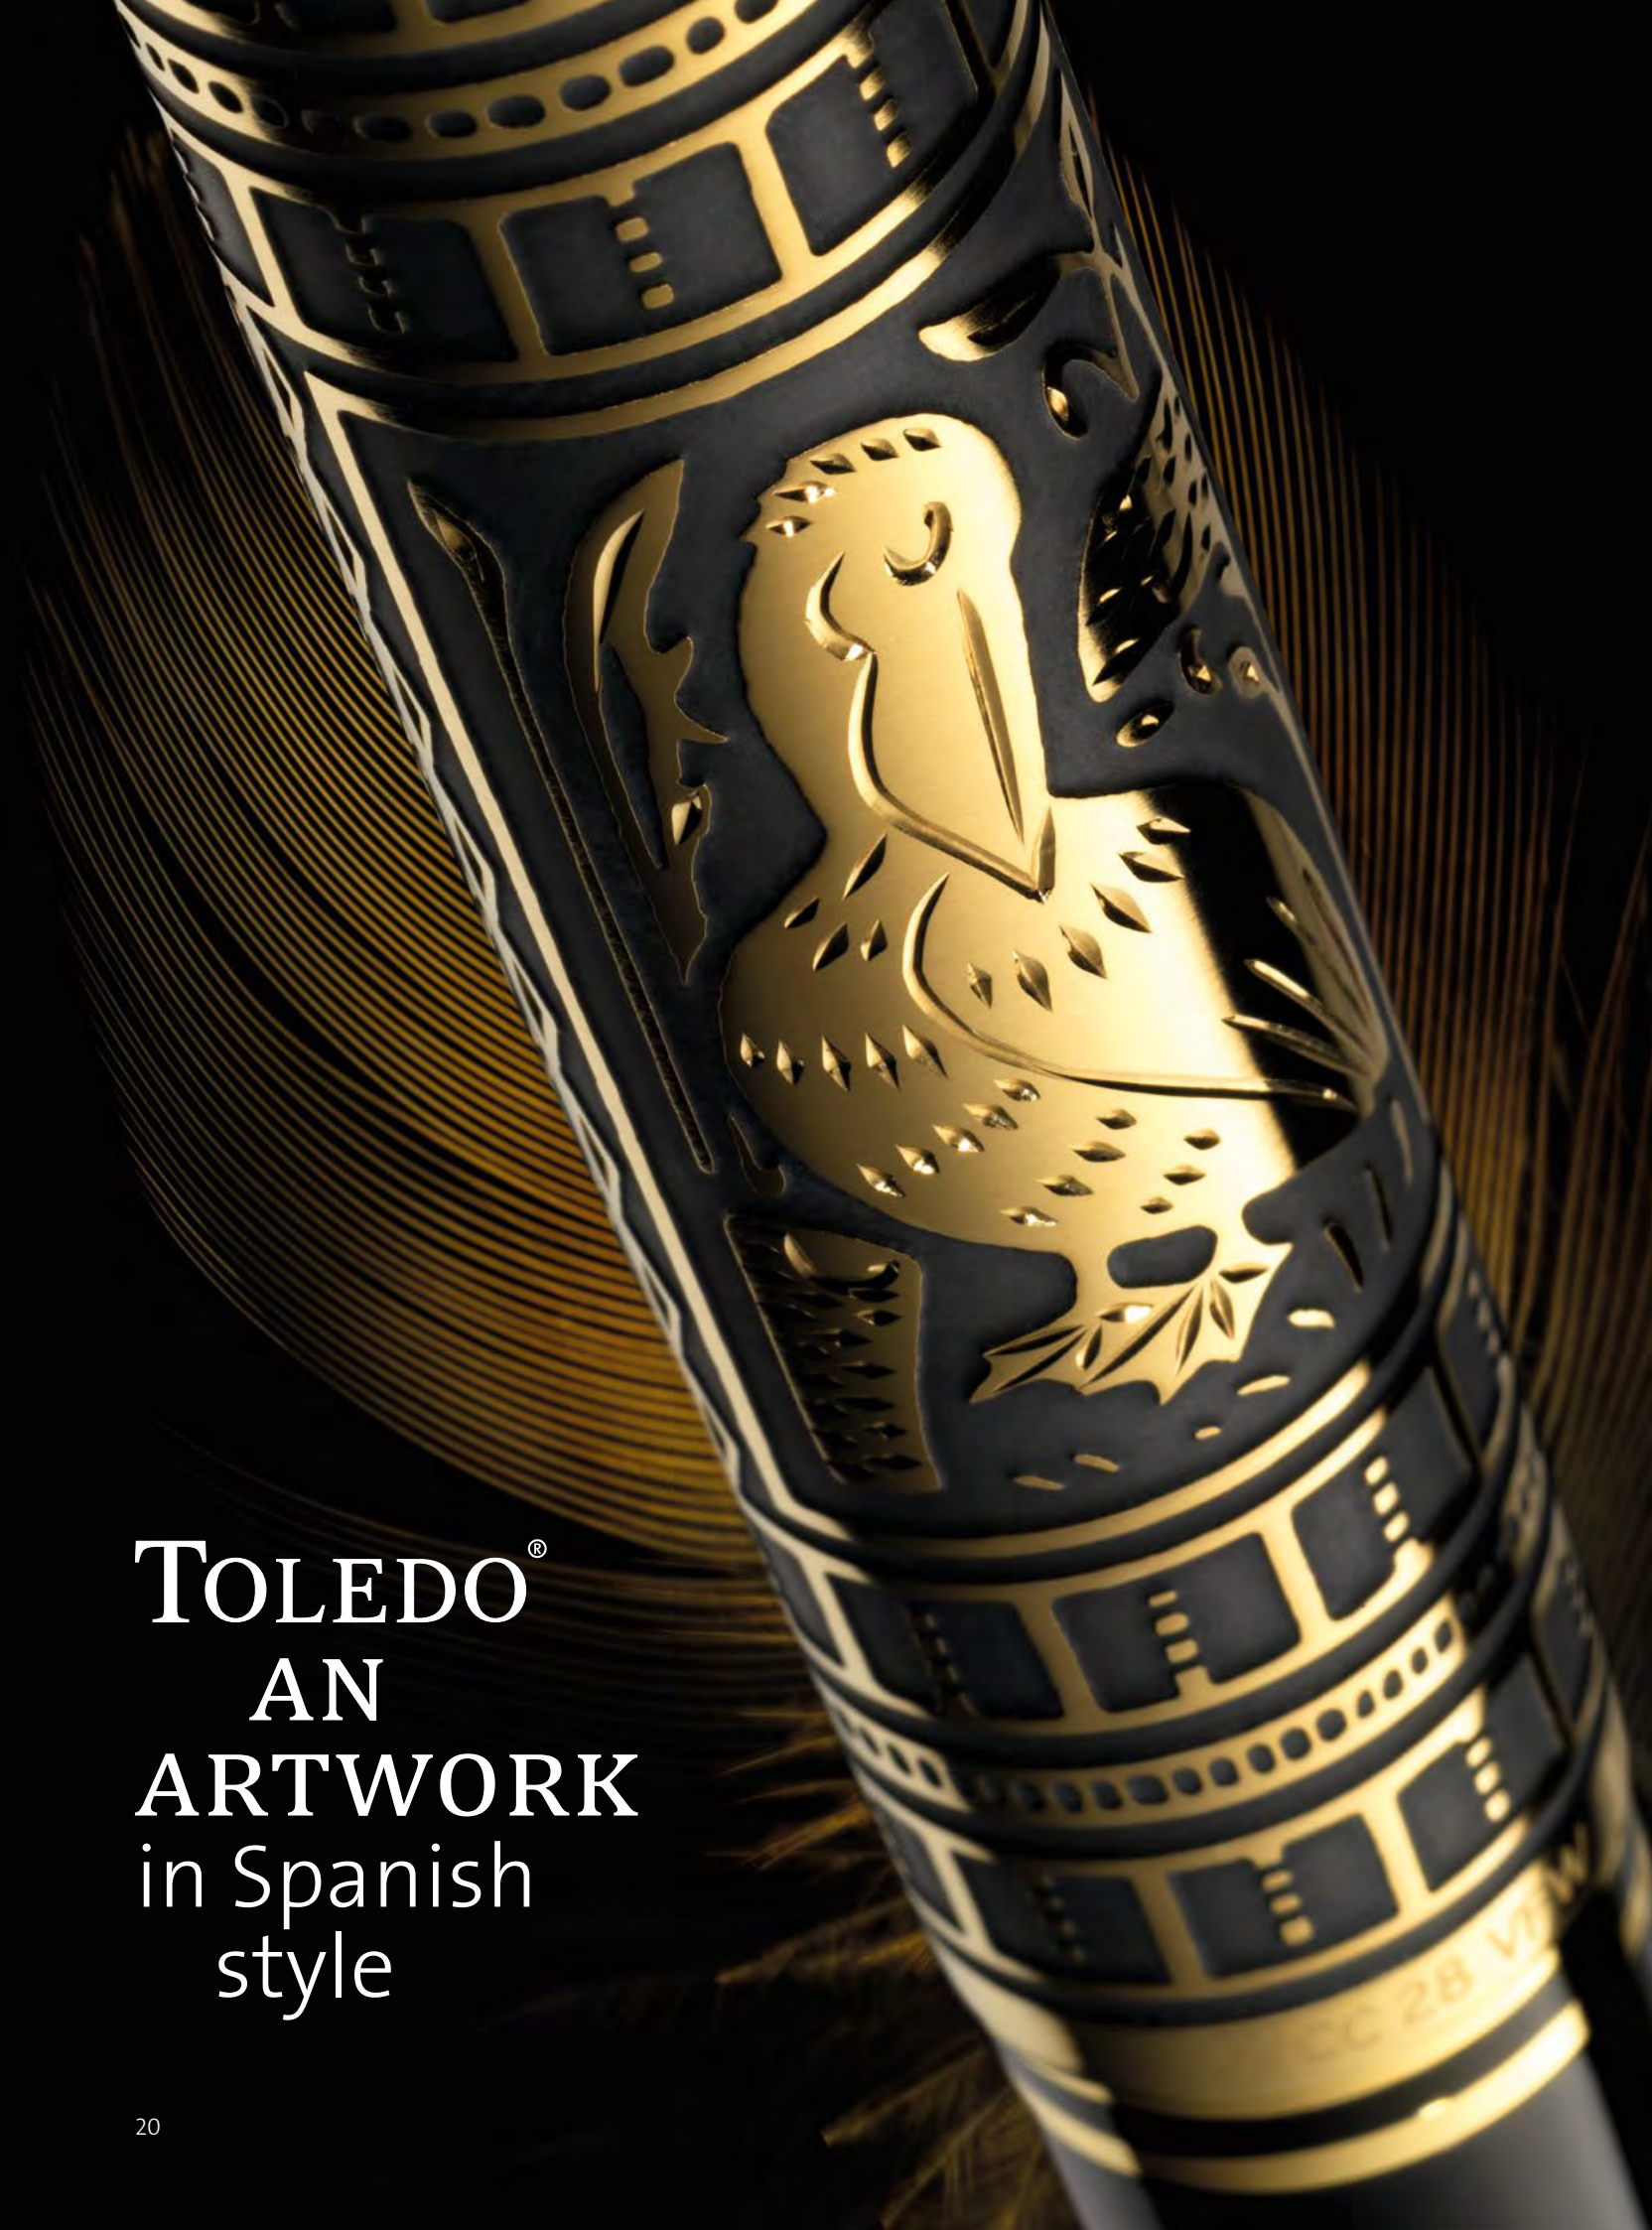

TOLEDO® AN ARTWORK in Spanish style