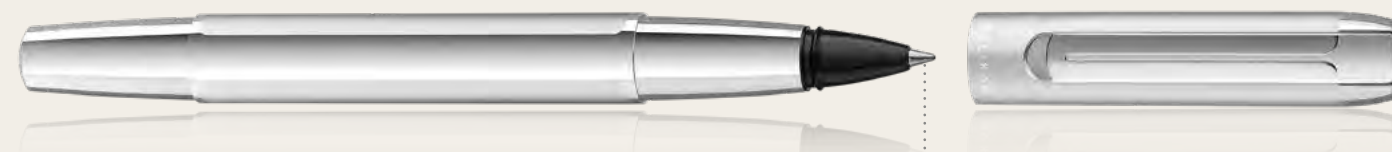

Pura R 40 | Rollerball

one high-performance ink refill M included, writing color black