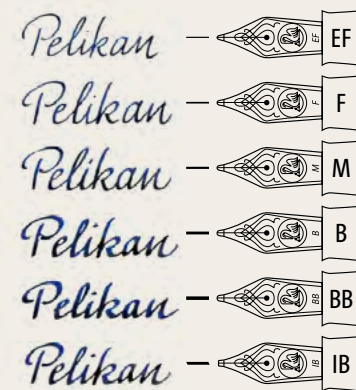

NIB sizes

Perfection down to the last detail – something reflected in each individual Pelikan nib. Our highly qualified employees ensure this when they turn fine pieces of gold into the piece that forms the heart of every fountain pen. All writers need their own individual nib and matching writing instrument for a smooth writing experience.

Contact

Pelikan Vertriebsgesellschaft mbH & Co. KG
Werftstraße 9
30163 Hannover | Germany

P.O. Box 11 07 55
30102 Hannover | Germany

tel. +49-511-6969-0
fax +49-511-6969-212

e-mail international@pelikan.com
web www.pelikan-passion.com

Certificate

The Pelikan Group has been certified according to ISO 9001 and 14001.

The Pelikan Group is a member of the Business Social Compliance Initiative.

This catalog was printed on FSC™-certified paper.

Picture credits

Pages 7, shutterstock
Page 8/9, Gettyimages
Page 63, Gustav Stresemann, Bundesarchiv
All further pictures are property of Pelikan.

All writing instruments are manufactured in Germany.
Errors and omissions excepted