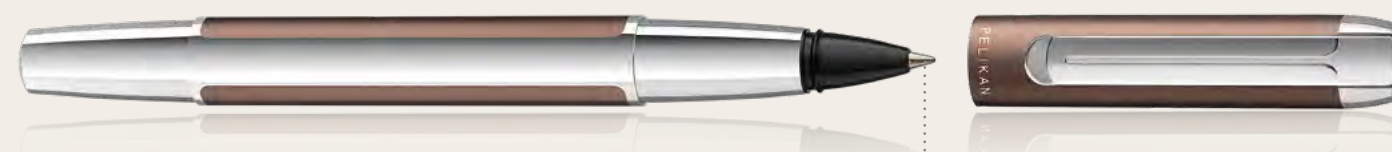

Pura P 40 | Fountain pen

polished stainless steel nib

Pura K 40 | Ball pen

twist mechanism

one high-capacity refill M included, writing color black

Pura R 40 | Rollerball

one high-performance ink refill M included, writing color black