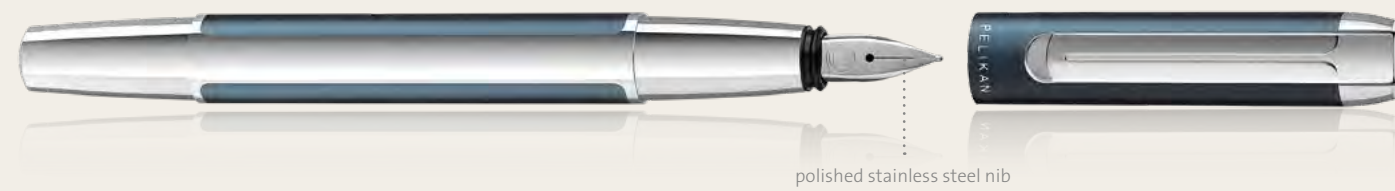

Pura P 40 | Fountain pen