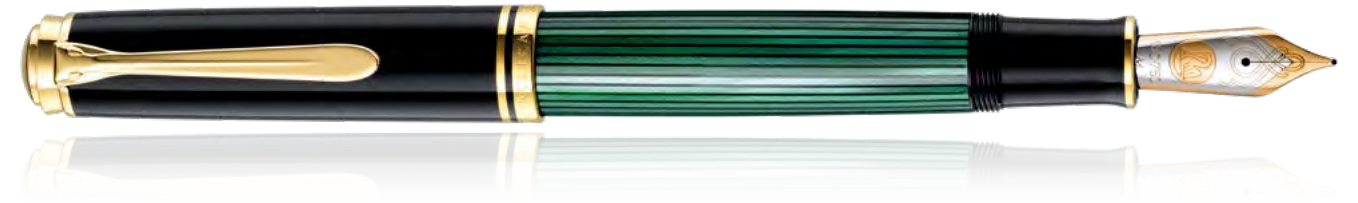

SOUVERÄN® SIZES COMPARED

Souverän® M 1000
14.7 cm | Ø 14.1 mm | 32.6 g | 1.35 ml | **XL**