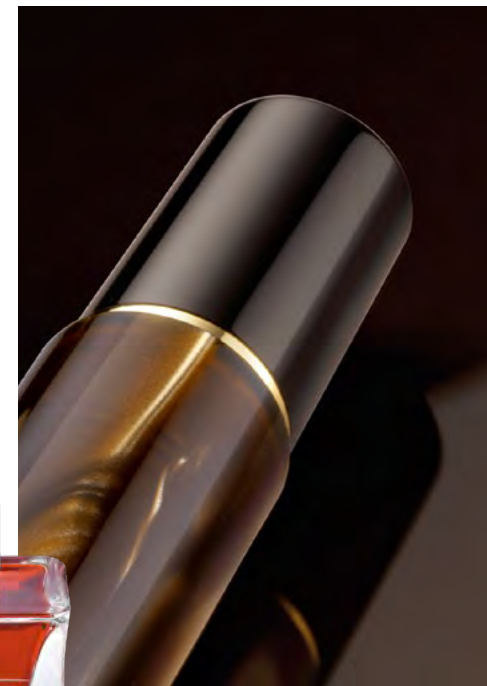

CLASSIC 200 BROWN-MARBLED

Fountain pen with piston filling mechanism | 24K gold-plated stainless steel nib | 24K gold-plated highlights
High-grade resin casing, self-polishing | Opaque, custom-marbled material | diamond-cut

Fountain pen

ink inspection window

= 1.3 ml

Ball pen

push-button mechanism

one high-capacity refill M included,
writing color black

Classic 200 Brown-Marbled

nib	order no.	EAN 4012700-	match code	unit 1
Fountain pen				
EF	808 835	808837	M 200	
F	808 842	808844	M 200	
M	808 859	808851	M 200	
B	808 866	808868	M 200	
Ball pen				
	808 965	808967	K 200	
Mechanical pencil				
	-	-	-	

The above mentioned item numbers refer to the packaging variation within a slim folding box to save storage space.
If you use these numbers, please order the matching gift box G 30 separately (page 113).