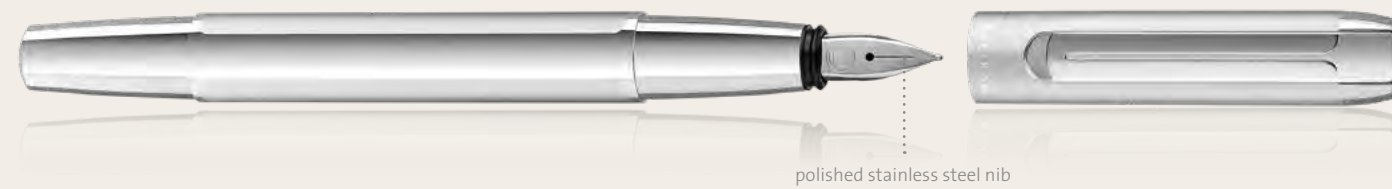

PURA® SILVER | MOCHA

Fountain pen with cartridge filling system | Polished stainless steel nib | High-grade, anodized aluminum casing with matte and glossy surface finish
Flexible, spring-loaded clip

Pura P 40 | Fountain pen

Pura K 40 | Ball pen