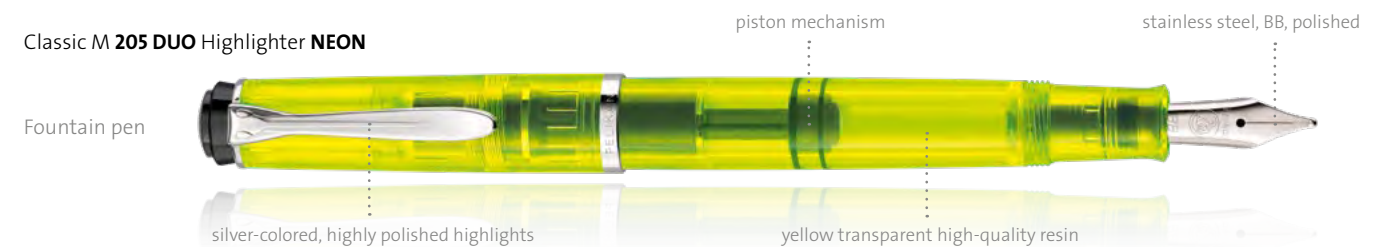

Classic 205 DUO Highlighter NEON in a gift set with ink

NEW!

unit 1

nib/color	order no.	EAN	match code
		4012700-	
Fountain pen with highlighter ink			
BB	819 886	819888	M 205 DUO
Highlighter ink*, 30 ml			
Yellow	344 879	344878	78 GE
Green	339 580	339584	78 LG

neon-yellow

neon-green

* The highlighter ink should only be used with the fountain pen 205 DUO Highlighter NEON exclusively. Ink feeder and ink are especially developed to work out in combination.