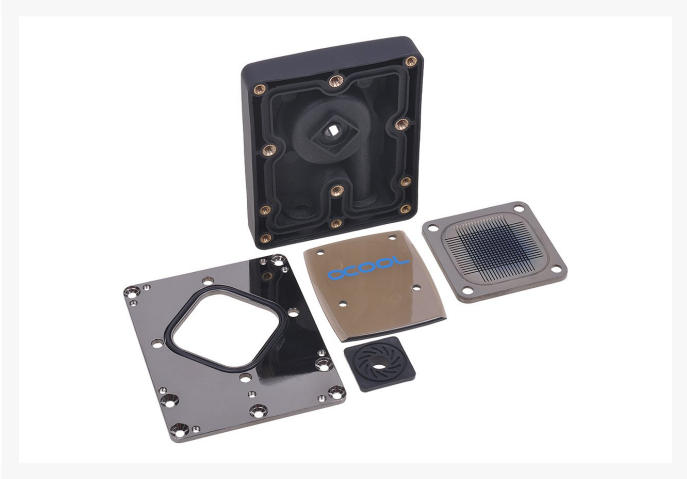

Alphacool NexXxoS GPX - Nvidia Geforce GTX 760 M03 - w/ Backplate - Black

Special Price
\$9.99 was
\$89.95

Product Images

Beispielbild
(Example Picture)

Short Description

With the new NexXoS GPX coolers Alphacool is again one step ahead! Optimum performance and quality for a great price!

A new sophisticated injection plate actively cools the GPU. All other chips are sufficiently cooled by the semi-passive cooling plate which also makes contact with the main cooling block.

Description

With the new NexXoS GPX coolers Alphacool is again one step ahead! Optimum performance and quality for a great price!

A new sophisticated injection plate actively cools the GPU. All other chips are sufficiently cooled by the semi-passive cooling plate which also makes contact with the main cooling block.

Phillips technology: Like the Alpha NexXoS XP in 2004 patented Phillips technology in the cooling plate was developed. The Fins and channel structure has been further refined. The fins are 0.5 x 0.5mm tall and 2.5mm high. This enables a very large and rapid heat transfer from the copper to the cooling fluid.

SLI mode: The inlet and outlet are outward pointing on this cooler so it can be easily used in SLI mode. Up to four graphics cards can also be connected with the Alphacool GPX SLI connector.

Back plate: The back plate is Included with all GPX blocks adding small passive cooling fins to cool the back of the graphics card. This give the graphics card a great look but also protects it at the same time.