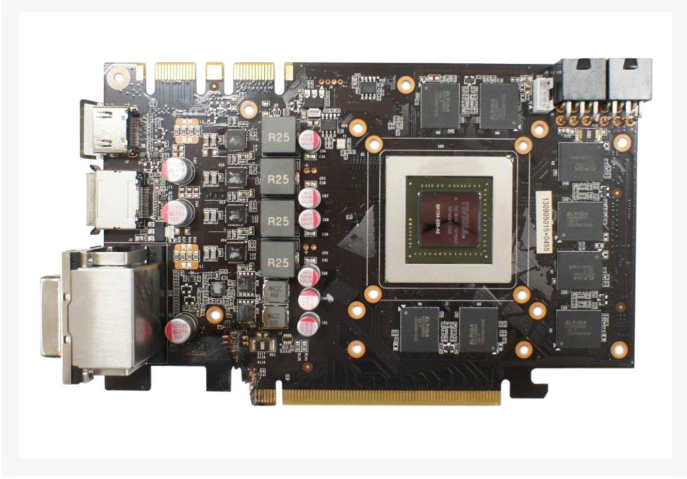

Alphacool NexXxoS GPX - Nvidia Geforce GTX 760 M03 - w/ Backplate - Black

Special Price
\$9.99 was
\$89.95

Product Images

Beispielbild
(Example Picture)

Short Description

With the new NexXoS GPX coolers Alphacool is again one step ahead! Optimum performance and quality for a great price!

A new sophisticated injection plate actively cools the GPU. All other chips are sufficiently cooled by the semi-passive cooling plate which also makes contact with the main cooling block.

Description

With the new NexXoS GPX coolers Alphacool is again one step ahead! Optimum performance and quality for a great price!

A new sophisticated injection plate actively cools the GPU. All other chips are sufficiently cooled by the semi-passive cooling plate which also makes contact with the main cooling block.

Phillips technology: Like the Alpha NexXoS XP in 2004 patented Phillips technology in the cooling plate was developed. The Fins and channel structure has been further refined. The fins are 0.5 x 0.5mm tall and 2.5mm high. This enables a very large and rapid heat transfer from the copper to the cooling fluid.

SLI mode: The inlet and outlet are outward pointing on this cooler so it can be easily used in SLI mode. Up to four graphics cards can also be connected with the Alphacool GPX SLI connector.

Back plate: The back plate is Included with all GPX blocks adding small passive cooling fins to cool the back of the graphics card. This give the graphics card a great look but also protects it at the same time.