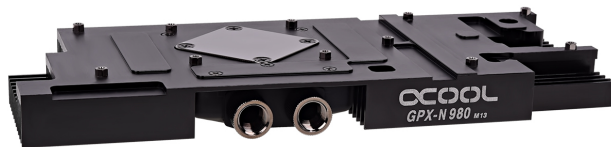

Alphacool NexXxoS GPX - Nvidia Geforce GTX 980 M13 - incl. backplate - black

Special Price
\$9.99 was
\$104.85

Product Images

Description

With the new NexXoS GPX coolers Alphacool is again a step ahead! Optimum performance and quality in a new cooling design for a great price!

A new sophisticated injection system means the GPU is actively cooled. All other chips are sufficiently cooled by the passive cooler which is also in contact with the watercooling block for extra efficiency.

The patented technology "Philips structure" from the Alpha NexXoS XP in 2004, was further developed improving the base plate. The Fins and channel structure has been further refined. The fins are now 0.5 x 0.5 mm and 2.5 mm high. This enables a very large and rapid heat transfer from the copper to the coolant.

Features

0

Specifications

Connector:	2x G1/4
Cooler model:	Complete cooler
Hardware manufacturer:	NVIDIA
Hardware model:	GTX 980
Hint:	Compatible till 16/13mm straight, Compatible till 9/13mm angled
Manufacturer:	Alphacool