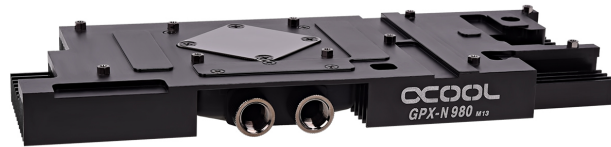

Alphacool NexXxoS GPX - Nvidia Geforce GTX 980 M13 - incl. backplate - black

Special Price
\$9.99 was
\$104.85

Product Images

Description

With the new NexXoS GPX coolers Alphacool is again a step ahead! Optimum performance and quality in a new cooling design for a great price!

A new sophisticated injection system means the GPU is actively cooled. All other chips are sufficiently cooled by the passive cooler which is also in contact with the watercooling block for extra efficiency.

The patented technology "Philips structure" from the Alpha NexXoS XP in 2004, was further developed improving the base plate. The Fins and channel structure has been further refined. The fins are now 0.5 x 0.5 mm and 2.5 mm high. This enables a very large and rapid heat transfer from the copper to the coolant.

Features

0

Specifications

Connector:	2x G1/4
Cooler model:	Complete cooler
Hardware manufacturer:	NVIDIA
Hardware model:	GTX 980
Hint:	Compatible till 16/13mm straight, Compatible till 9/13mm angled
Manufacturer:	Alphacool