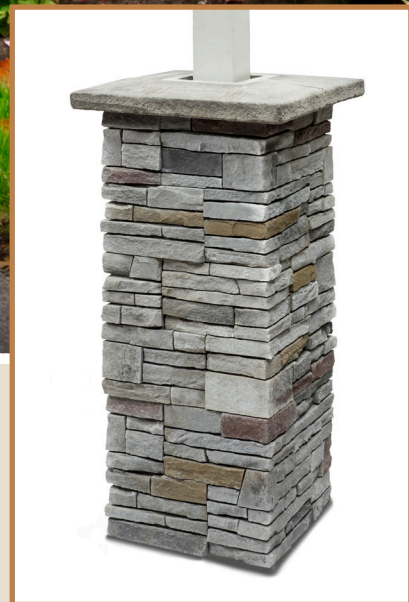

DURATA[®] EZ COLUMN WRAP

CONFIDENCE. STYLE. QUALITY.

Durata[®] EZ Column Wrap can transform an ordinary post or column structure into a beautiful and elegant presentation. Simple and easy to install around an existing structural element. No mortar needed.

COMING SOON

QUICK AND EASY TO INSTALL

- Faster and easier to install
- Designed to wrap around 4" X 4", 6" X 6" or 8" X 8"
- Two mechanically fasten points per section; 12" high sections (14" X 14" square)
- Packaging Detail - 1 section per box = 4 pieces (each section in a box is 1 foot high). Example: To complete a four foot EZ Column Wrap, you will need 4 boxes
- 18" X 18" split capstone made to fit 4" X 4" and 6" X 6"
- Construction adhesive between column sections and cap stone
- Quick to install and cost effective
- 50 year warranty
- Watch the installation video on YouTube