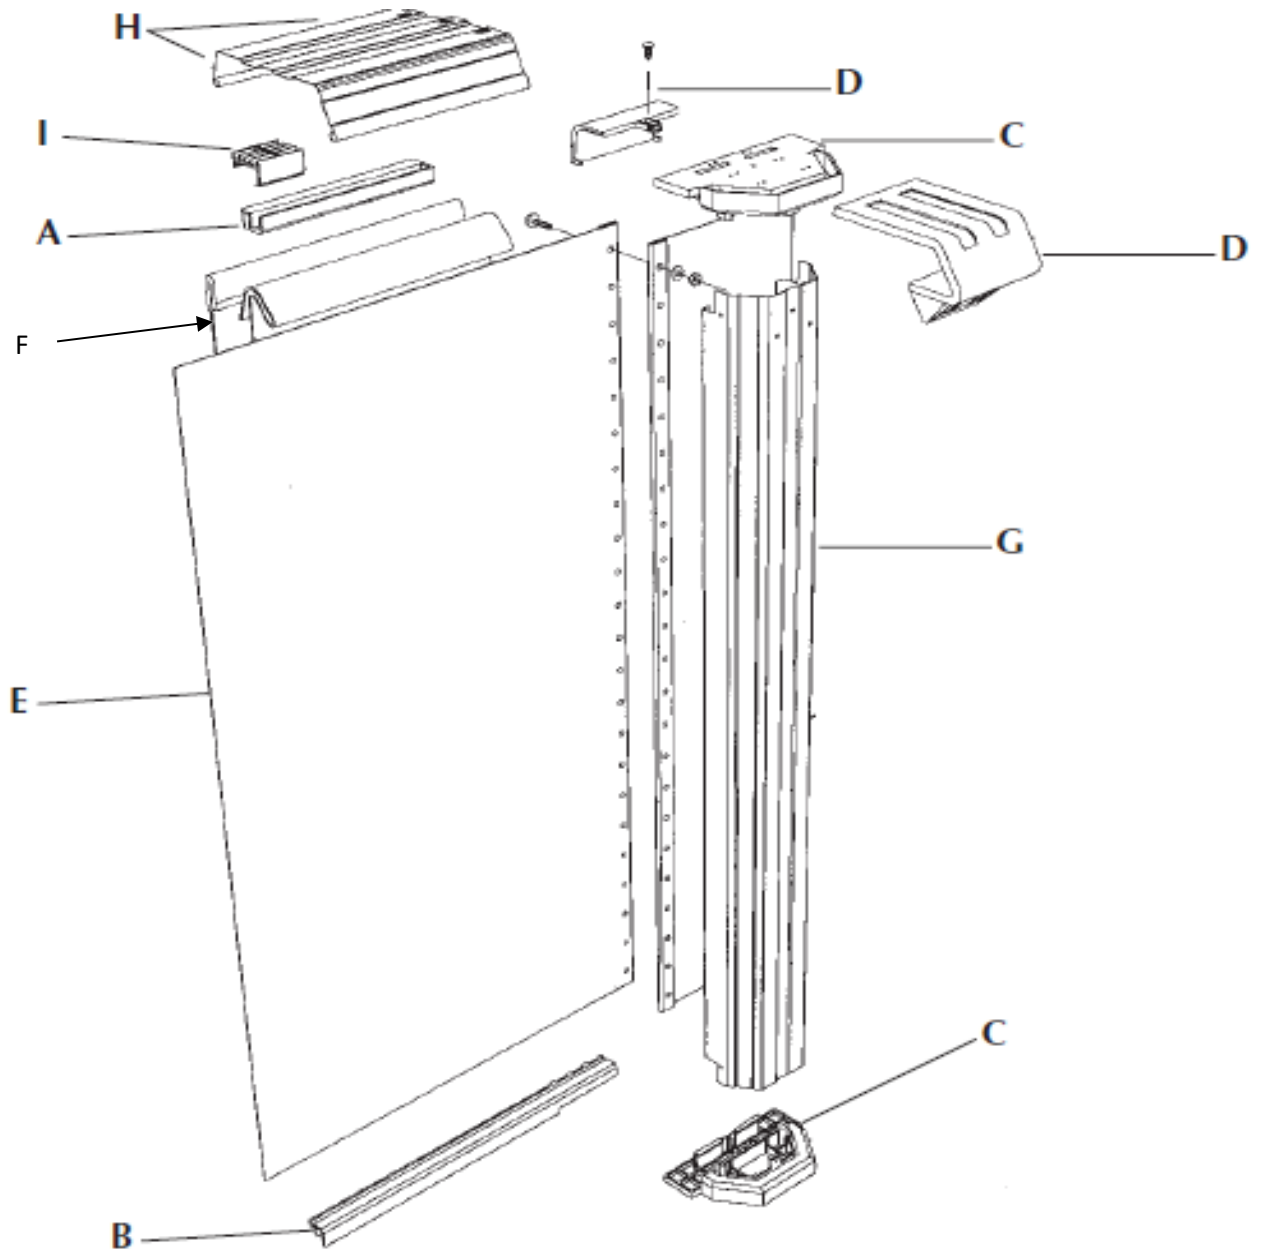

Harmoni STR  
Harmoni Grey  
Round

					Quantity required for installation (by pool size)							
Index #	Description	Part #	Replacement	Length	12	15	18	21	24	27	30	33
A	Stabilizer	1072507100			9	11						
A	Stabilizer	1075807100					13					
A	Stabilizer	1071407100						15	17			
A	Stabilizer	1072707100								19	21	23
B	Bottom rail	1082507100			9	11						
B	Bottom rail	1085807100					13					
B	Bottom rail	1081407100						15	17			
B	Bottom rail	1082707100								19	21	23
C	Top and bottom plate	1040033F00			9	11	13	15	17	19	21	23
D	Ledge cover (sand)	1030007F00			9	11	13	15	17	19	21	23
D	Ledge cover (grey)	1030033F00			9	11	13	15	17	19	21	23
E	Steel wall 48" ( <i>hole-to-hole</i> )				1	1	1	1	1	1	1	1
F	Vinyl liner				1	1	1	1	1	1	1	1
G	Upright 48"	1020033800			9	11	13	15	17	19	21	23
H	Curved top ledge 53"	1010033F00		53"	9	11	13	15	17	19	21	23
H	Straight top ledge 53"	1010033800		53"	9	11	13	15	17	19	21	23
I	Channel adaptor	6ADP600000			27	33	39	45	51	57	63	69
	Stainless steel screw 12 x 3/4"	V12X34				154	182	210	238	266		
	Plastic coping 48" (not include)	10296		48"	10	13	15	17	19	21	23	26
	Warranty box (pizza)	6BGI.....			1	1	1	1	1	1	1	1