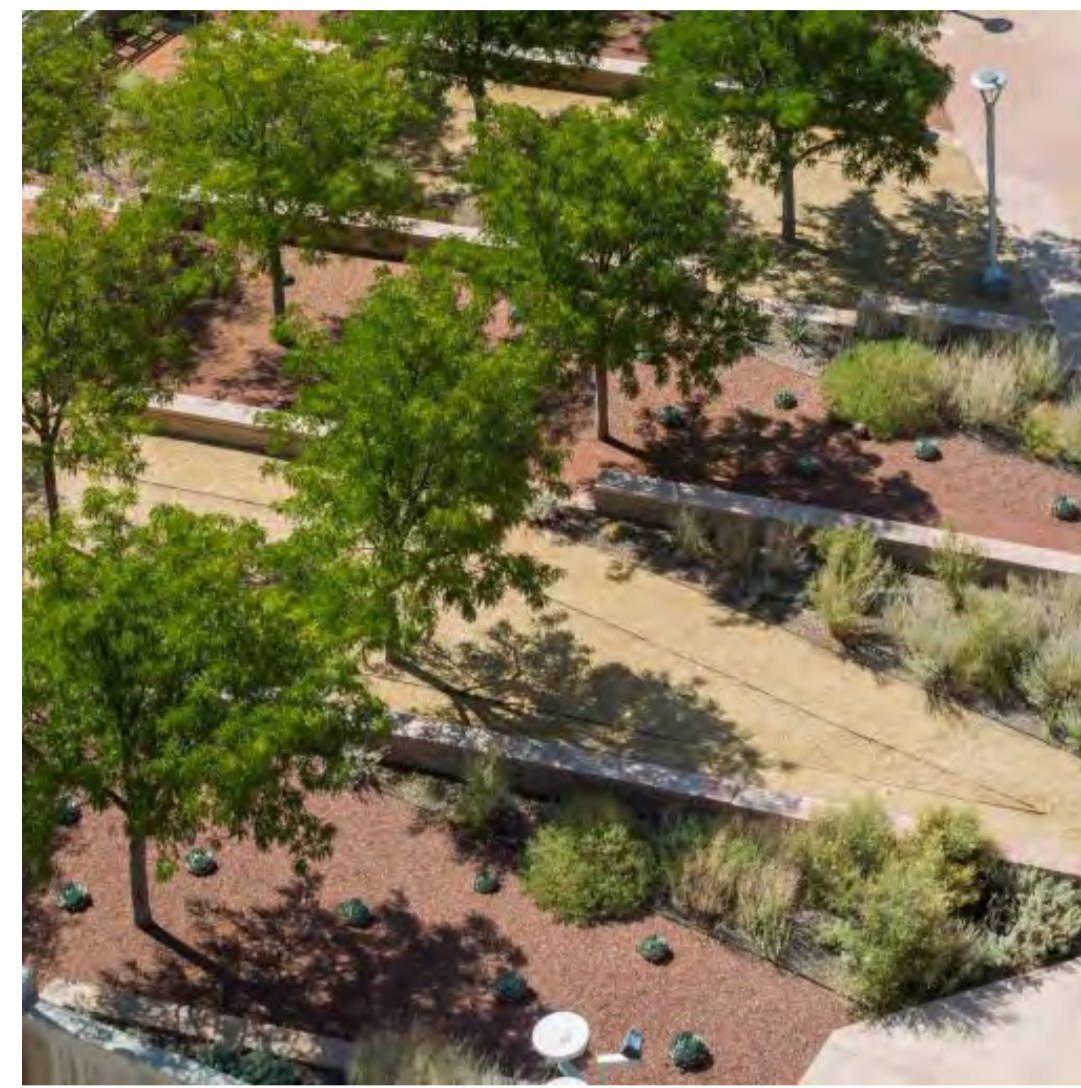

MATERIAL PALETTE