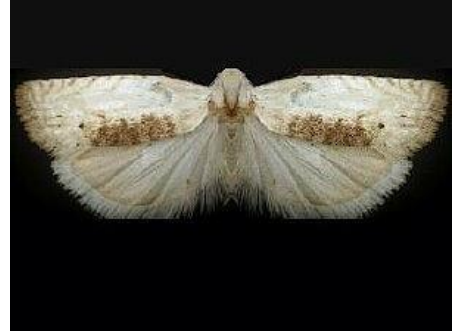

Lyonetiidae

Unidentified Lyonetiidae

Sesiidae

Vitacea polistiformis
© William Taft & MSU

Albuna fraxini
© William Taft & MSU

Synanthedon exitiosa
© Mississippi Entomological Museum

Cossidae

Prionoxystus macmurtrei
© Jim Vargo

Tortricidae

Bactra furfurana
© Jim Vargo

Bactra verutana
© Jim Vargo

Lobesia bicinctana
© Kyle Johnson

Endothenia hebesana

© Jim Vargo

Olethreutes devotana

© USNM