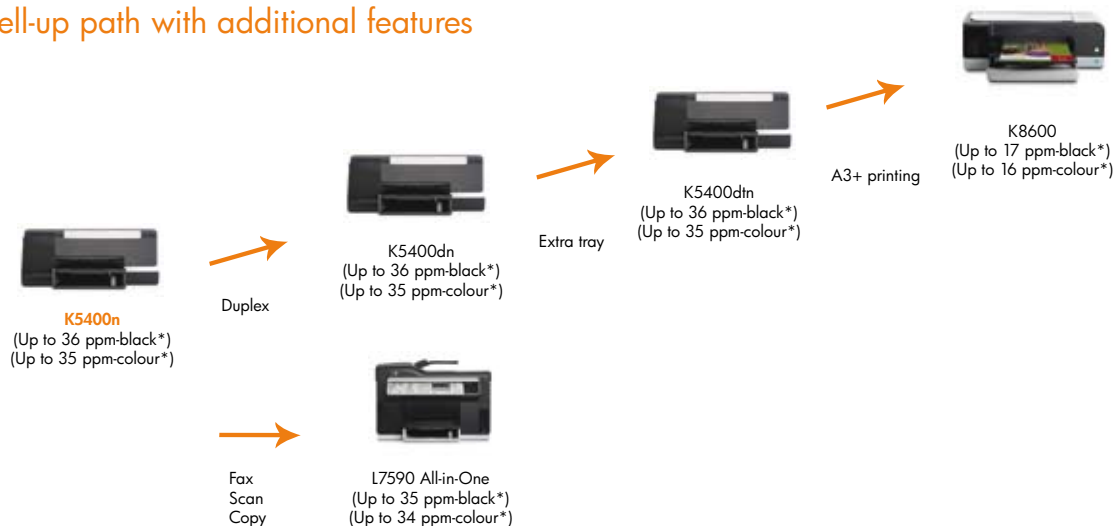

HP Officejet sell-up path with additional features

* Based on an A4 size, draft page
Cost per page (CPP) laser supplies comparisons based on published specifications of the majority of manufacturers' of the highest capacity cartridges available for color laser AiOs under $750 and laser printers under $300, as reported by Current Analysis West, an NPD Group Company, as of September 2007. Officejet CPP based on Officejet Pro printers and AiOs and HP 88XL Officejet Ink Cartridges and estimated street price and published yield for color prints. Results may vary.