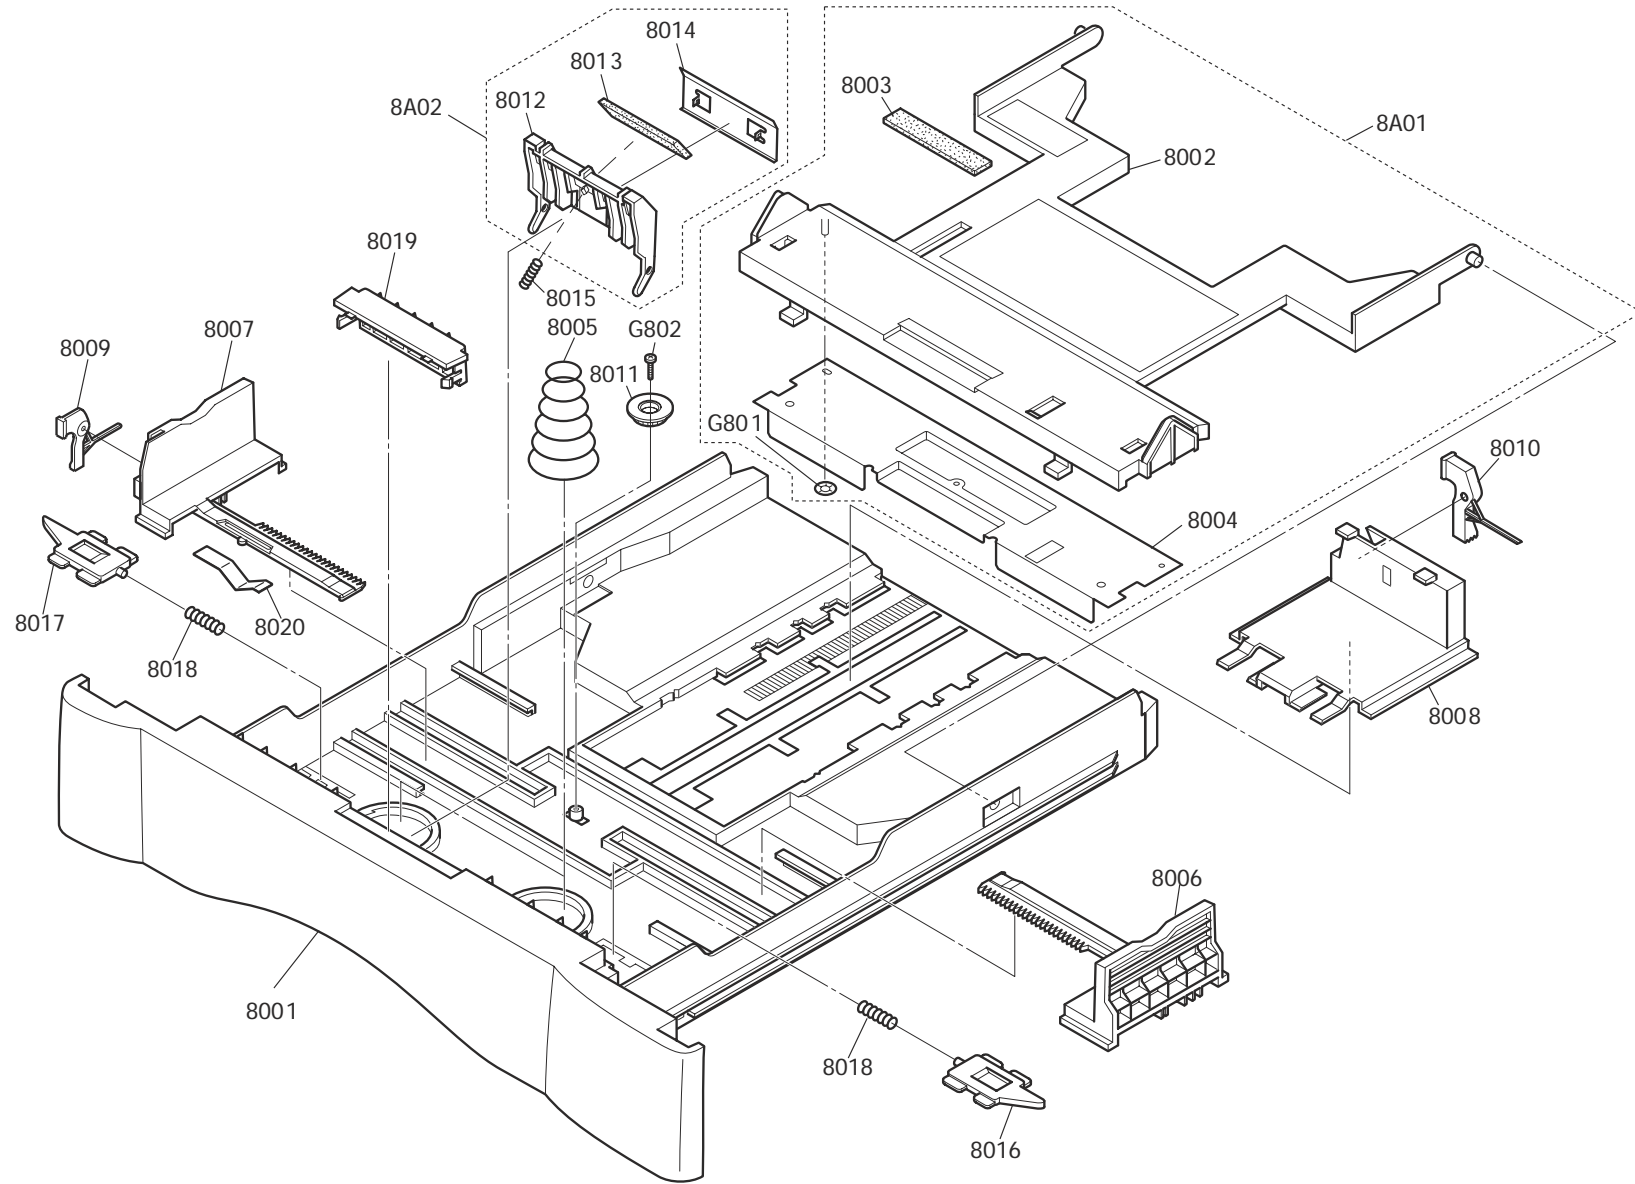

2 - Paper cassette