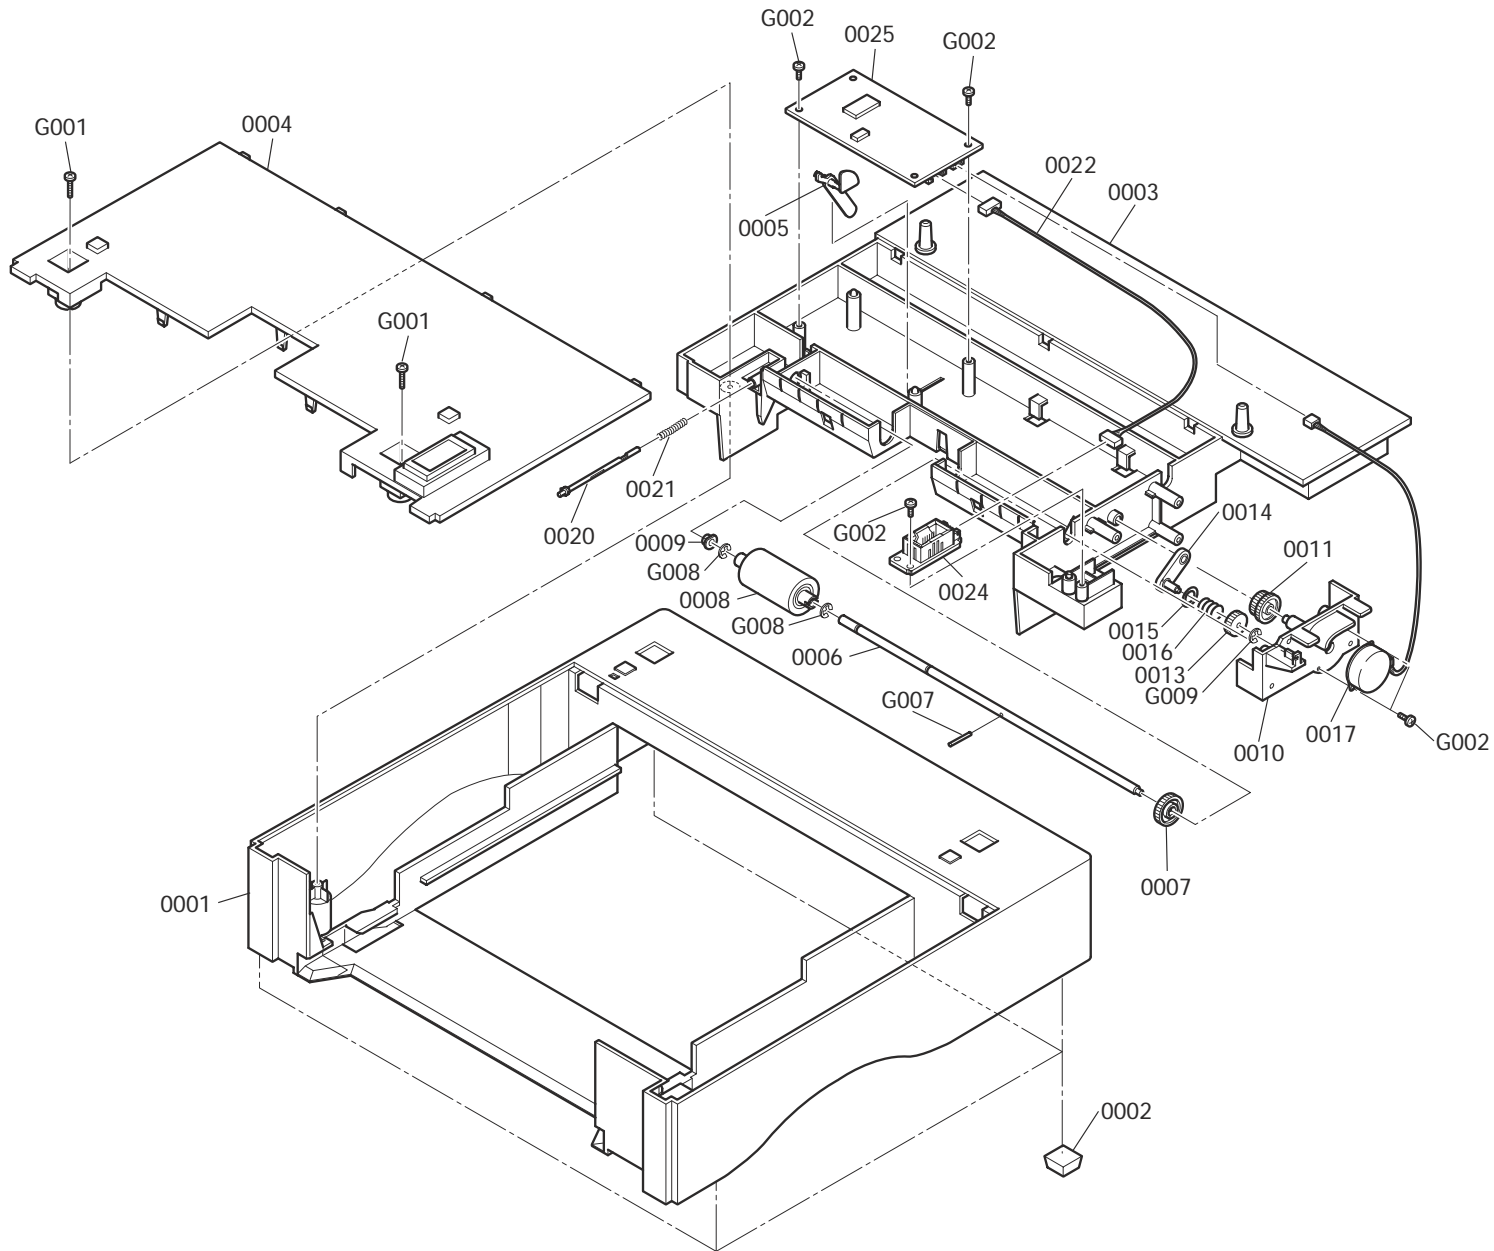

1 - Paper feeder